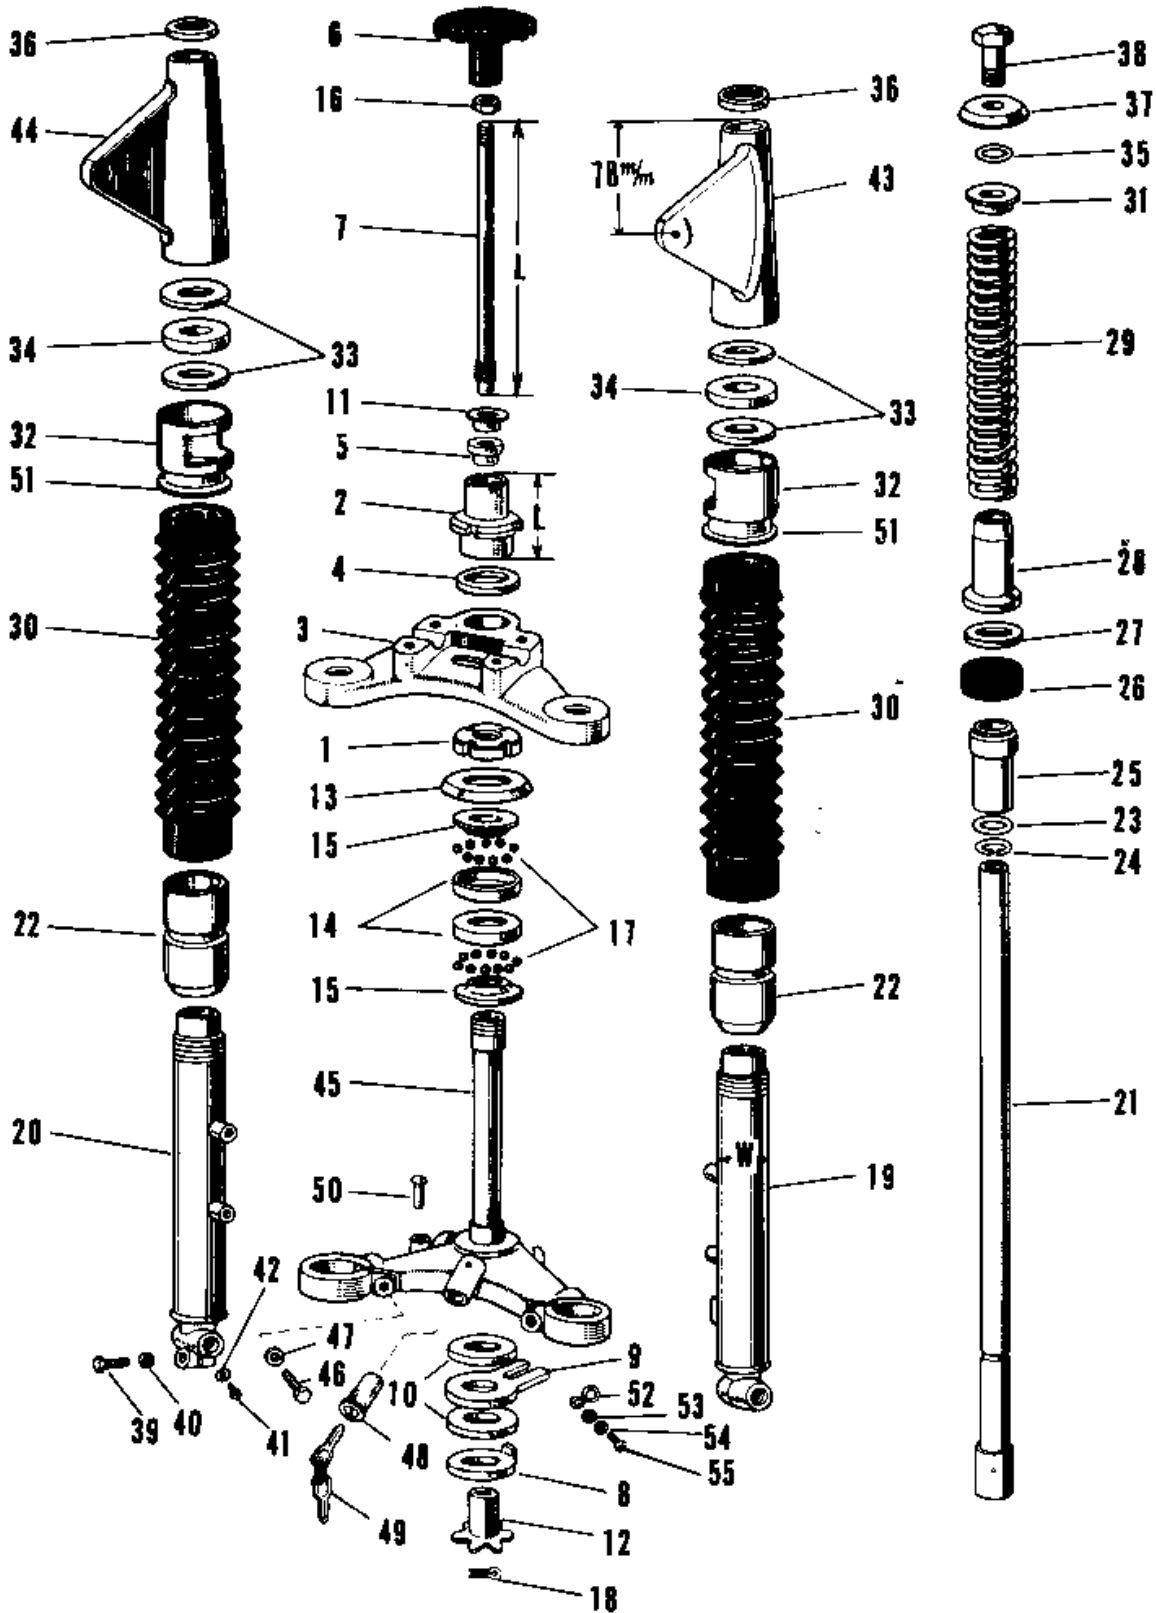

1966 Samurai PARTS DIAGRAM

FRONT FORK A1-A7SS 1

1966 Samurai PARTS LIST

FRONT FORK A1-A7SS 1

ITEM NAME	PART NUMBER	QUANTITY
NUT STEERING STEM LCK (Ref # 1)	92090-007	1
NUT STEERING STEM (Ref # 2)	92090-008	1
HEAD STEERING STEM (Ref # 3)	44039-015	1
WASHER STEERING STEM (Ref # 4)	46100-001	1
BUSH STRNG DAMPER ROD (Ref # 5)	46103-001	1
KNOB STEERING DAMPER (Ref # 6)	46101-001	1
ROD STEERING DAMPER (Ref # 7)	46102-001	1
DISC STTERING DAMPER (Ref # 8)	46106-001	1
STOPPER STEERING DAMP (Ref # 9)	46105-001	1
DISC STRNG DAMP FRCTN (Ref # 10)	46104-001	2
WASHER STRNG DAMP NUT (Ref # 11)	46108-001	1
SPRING FRICTION DISC (Ref # 12)	46123-001	1
CAP STEERING STEM (Ref # 13)	46098-006	1
RACE STRNG STEM BERNG (Ref # 14)	92048-006	2
CONE STRNG STEM BERNG (Ref # 15)	92047-006	2
NUT STEERING DAMP LCK (Ref # 16)	92016-001	1
BALL STEEL 1/4' (Ref # 17)	600A0800	38
PIN COTTER 2.0X15 (Ref # 18)	550D2015	1
FRONT FORK ASSY C.RED (Ref # 3,19~4)	44001-050-24	1
FORK-FRONT,C.BLUE (Ref # 3,19~4)	44001-050-27	1
TUBE,LH,FORK OUTER (Ref # 19)	44005-013	1
TUBE,RH,FORK OUTER (Ref # 20)	44006-011	1
TUBE FORK INNER (Ref # 21)	44013-015	2
NUT FORK OUTER TUBE (Ref # 22)	44007-010	2
'O' RING OUTER TUBE (Ref # 23)	44046-016	2
CIRCLIP Z8MM (Ref # 24)	481J2800	2
GUIDE FORK INNER TUBE (Ref # 25)	44015-006	2
OIL SEAL FORK (Ref # 26)	44009-005	2
WASHER (Ref # 27)	44043-020	2

1966 Samurai PARTS LIST

FRONT FORK A1-A7SS 1

ITEM NAME	PART NUMBER	QUANTITY
SCREW RIVET (Ref # 50)	92099-001	1
HOLDER DUST COVER (Ref # 51)	44035-001	2
CLAMP CABLE (Ref # 52)	92037-026	1
WASHER PLAIN 6MM (Ref # 53)	410B0600	1
WASHER SPRING 6MM (Ref # 54)	461F0600	1
SCREW PAN HEAD 6X16 (Ref # 55)	220B0616	1