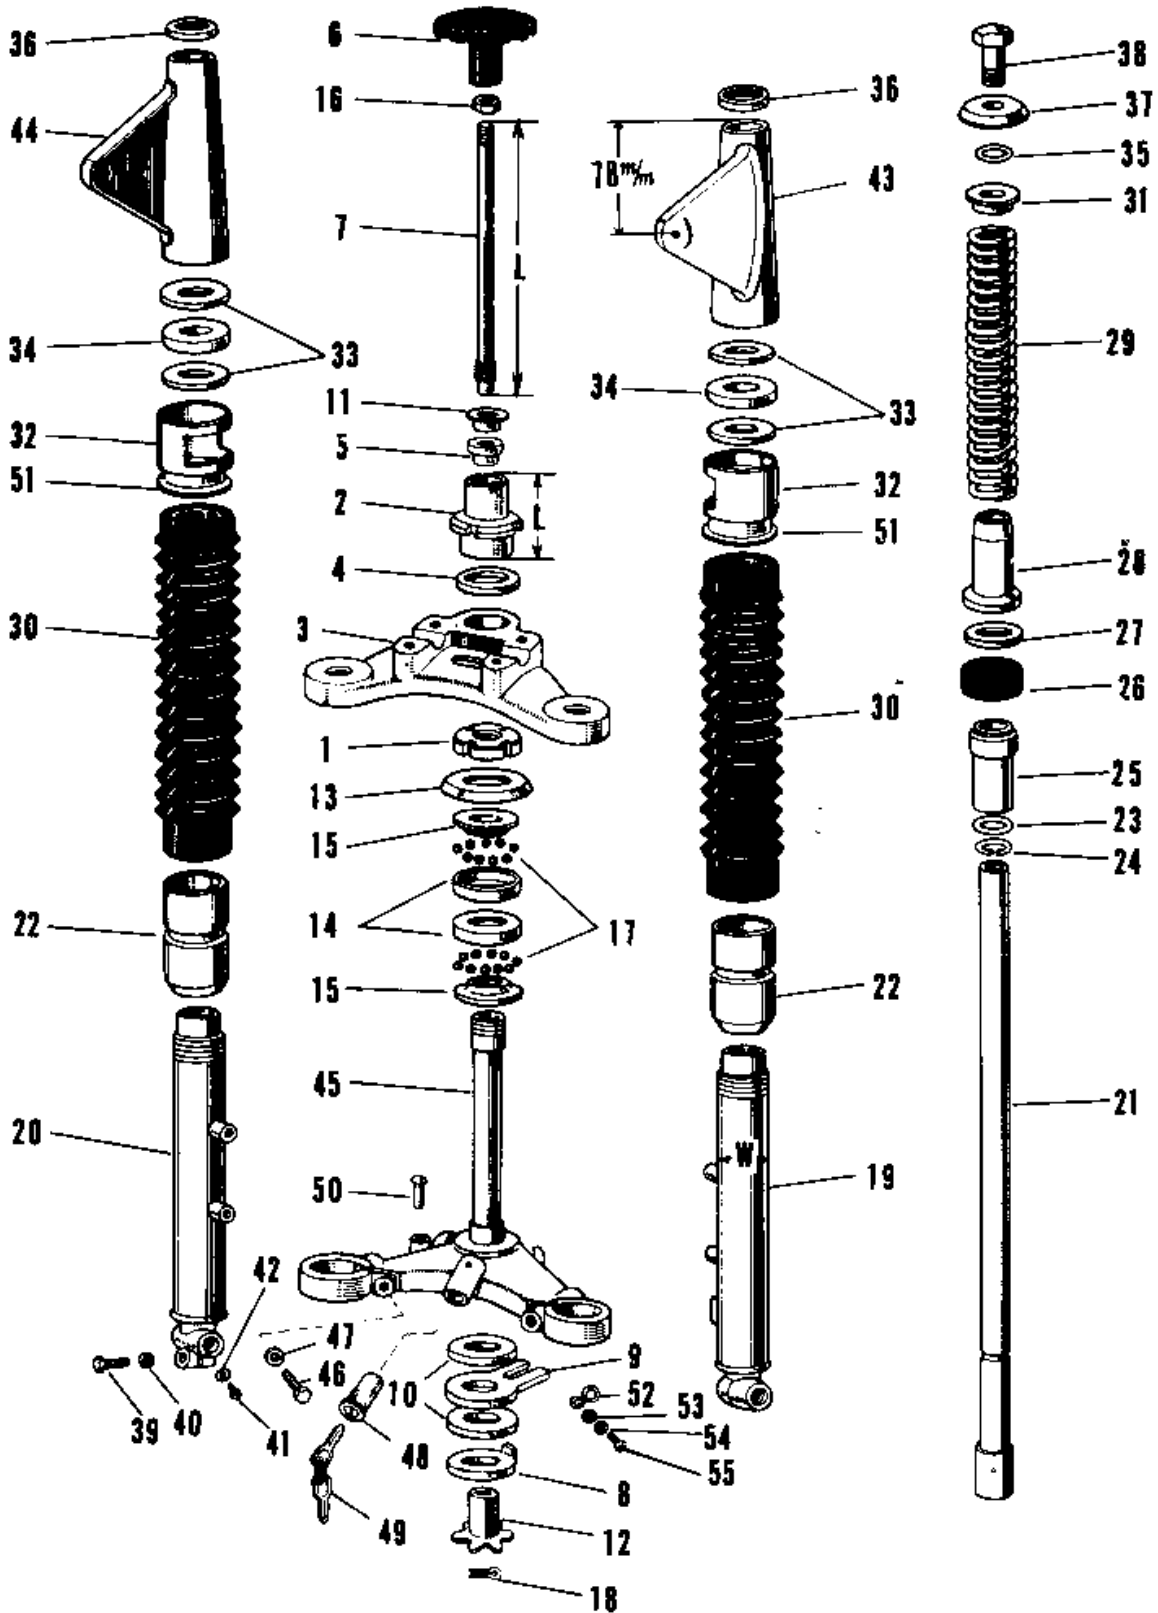

# 1966 Samurai PARTS DIAGRAM

FRONT FORK A1-A7SS 1

# 1966 Samurai PARTS LIST

## FRONT FORK A1-A7SS 1

ITEM NAME	PART NUMBER	QUANTITY
NUT STEERING STEM LCK (Ref # 1)	92090-007	1
NUT STEERING STEM (Ref # 2)	92090-008	1
HEAD STEERING STEM (Ref # 3)	44039-015	1
WASHER STEERING STEM (Ref # 4)	46100-001	1
BUSH STRNG DAMPER ROD (Ref # 5)	46103-001	1
KNOB STEERING DAMPER (Ref # 6)	46101-001	1
ROD STEERING DAMPER (Ref # 7)	46102-001	1
DISC STTERING DAMPER (Ref # 8)	46106-001	1
STOPPER STEERING DAMP (Ref # 9)	46105-001	1
DISC STRNG DAMP FRCTN (Ref # 10)	46104-001	2
WASHER STRNG DAMP NUT (Ref # 11)	46108-001	1
SPRING FRICTION DISC (Ref # 12)	46123-001	1
CAP STEERING STEM (Ref # 13)	46098-006	1
RACE STRNG STEM BERNG (Ref # 14)	92048-006	2
CONE STRNG STEM BERNG (Ref # 15)	92047-006	2
NUT STEERING DAMP LCK (Ref # 16)	92016-001	1
BALL STEEL 1/4' (Ref # 17)	600A0800	38
PIN COTTER 2.0X15 (Ref # 18)	550D2015	1
FRONT FORK ASSY C.RED (Ref # 3,19~4)	44001-050-24	1
FORK-FRONT,C.BLUE (Ref # 3,19~4)	44001-050-27	1
TUBE,LH,FORK OUTER (Ref # 19)	44005-013	1
TUBE,RH,FORK OUTER (Ref # 20)	44006-011	1
TUBE FORK INNER (Ref # 21)	44013-015	2
NUT FORK OUTER TUBE (Ref # 22)	44007-010	2
'O' RING OUTER TUBE (Ref # 23)	44046-016	2
CIRCLIP Z8MM (Ref # 24)	481J2800	2
GUIDE FORK INNER TUBE (Ref # 25)	44015-006	2
OIL SEAL FORK (Ref # 26)	44009-005	2
WASHER (Ref # 27)	44043-020	2