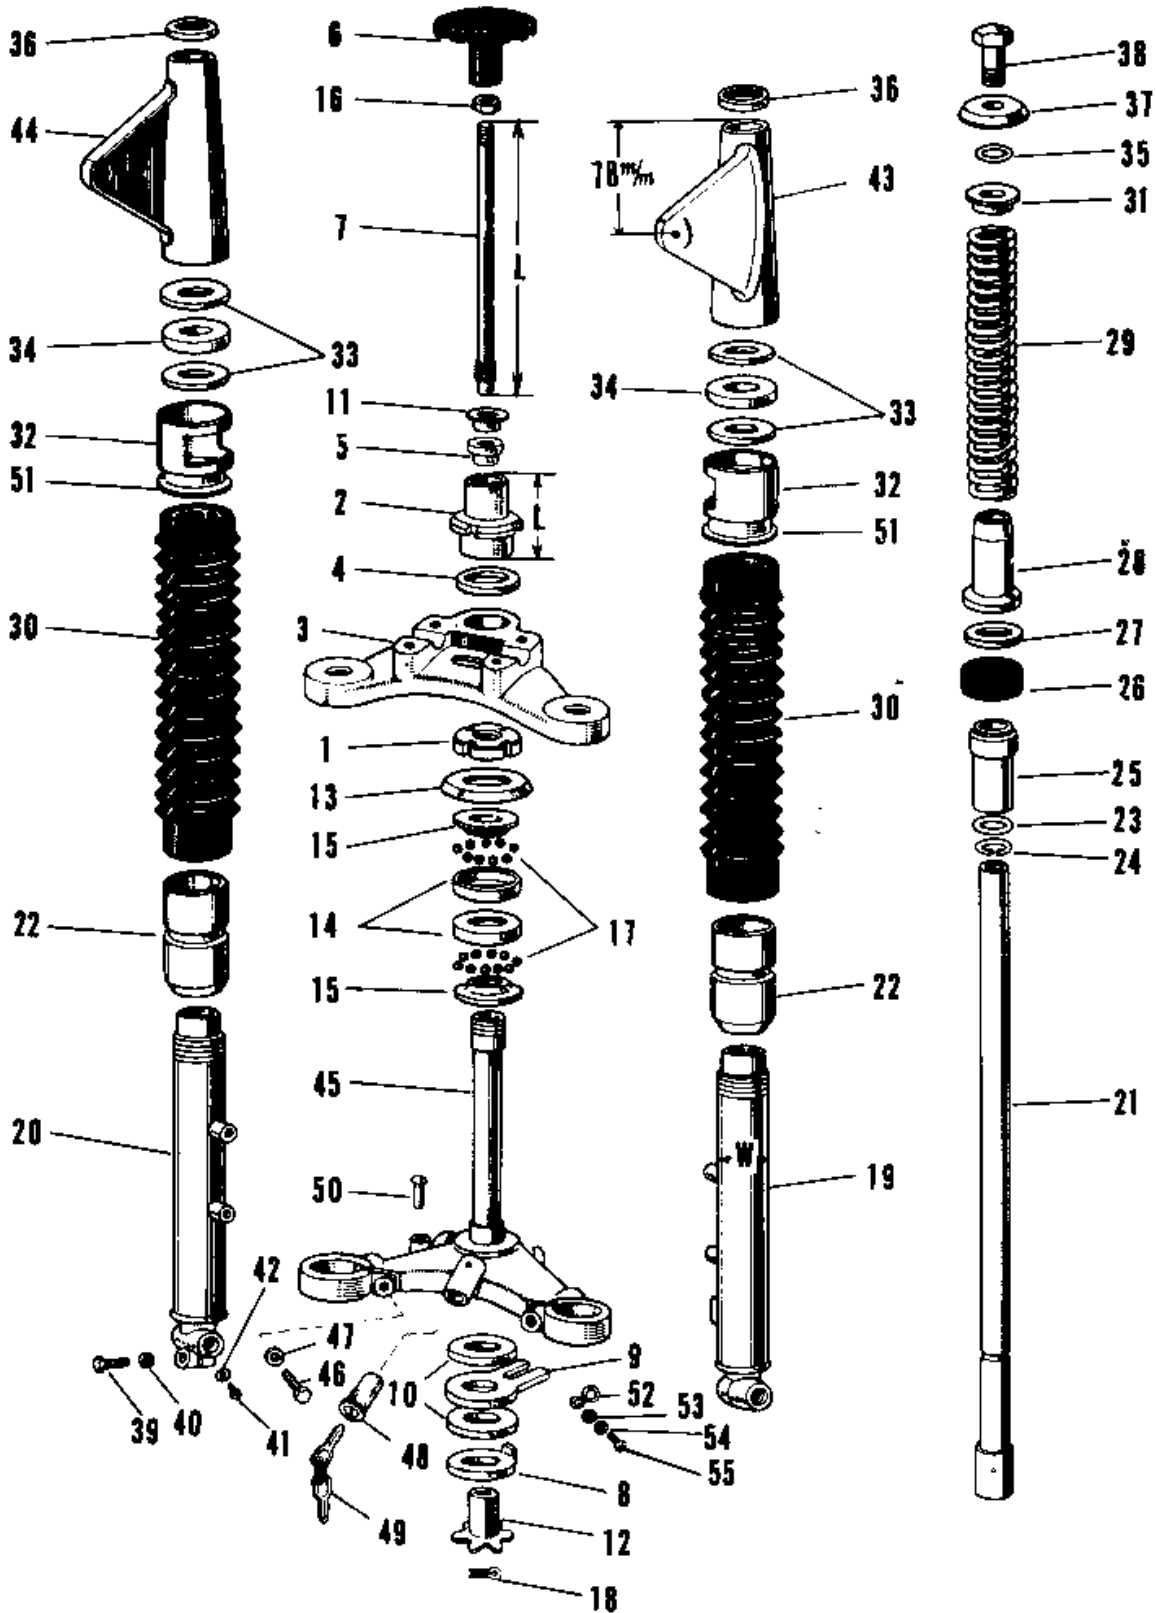

# 1971 A1-B PARTS DIAGRAM

FRONT FORK A1-A7SS 1

# 1971 A1-B PARTS LIST

## FRONT FORK A1-A7SS 1

ITEM NAME	PART NUMBER	QUANTITY
NUT STEERING STEM LCK (Ref # 1)	92090-007	1
NUT STEERING STEM (Ref # 2)	92090-008	1
HEAD STEERING STEM (Ref # 3)	44039-015	1
WASHER STEERING STEM (Ref # 4)	46100-001	1
BUSH STRNG DAMPER ROD (Ref # 5)	46103-001	1
KNOB STEERING DAMPER (Ref # 6)	46101-001	1
ROD STEERING DAMPER (Ref # 7)	46102-001	1
DISC STTERING DAMPER (Ref # 8)	46106-001	1
STOPPER STEERING DAMP (Ref # 9)	46105-001	1
DISC STRNG DAMP FRCTN (Ref # 10)	46104-001	2
WASHER STRNG DAMP NUT (Ref # 11)	46108-001	1
SPRING FRICTION DISC (Ref # 12)	46123-001	1
CAP STEERING STEM (Ref # 13)	46098-006	1
RACE STRNG STEM BERNG (Ref # 14)	92048-006	2
CONE STRNG STEM BERNG (Ref # 15)	92047-006	2
NUT STEERING DAMP LCK (Ref # 16)	92016-001	1
BALL STEEL 1/4' (Ref # 17)	600A0800	38
PIN COTTER 2.0X15 (Ref # 18)	550D2015	1
FRONT FORK ASSY C.RED (Ref # 3,19~4)	44001-050-24	1
FORK-FRONT,C.BLUE (Ref # 3,19~4)	44001-050-27	1
TUBE,LH,FORK OUTER (Ref # 19)	44005-013	1
TUBE,RH,FORK OUTER (Ref # 20)	44006-011	1
TUBE FORK INNER (Ref # 21)	44013-015	2
NUT FORK OUTER TUBE (Ref # 22)	44007-010	2
'O' RING OUTER TUBE (Ref # 23)	44046-016	2
CIRCLIP Z8MM (Ref # 24)	481J2800	2
GUIDE FORK INNER TUBE (Ref # 25)	44015-006	2
OIL SEAL FORK (Ref # 26)	44009-005	2
WASHER (Ref # 27)	44043-020	2

## FRONT FORK A1-A7SS 1

ITEM NAME	PART NUMBER	QUANTITY
SCREW RIVET (Ref # 50)	92099-001	1
HOLDER DUST COVER (Ref # 51)	44035-001	2
CLAMP CABLE (Ref # 52)	92037-026	1
WASHER PLAIN 6MM (Ref # 53)	410B0600	1
WASHER SPRING 6MM (Ref # 54)	461F0600	1
SCREW PAN HEAD 6X16 (Ref # 55)	220B0616	1