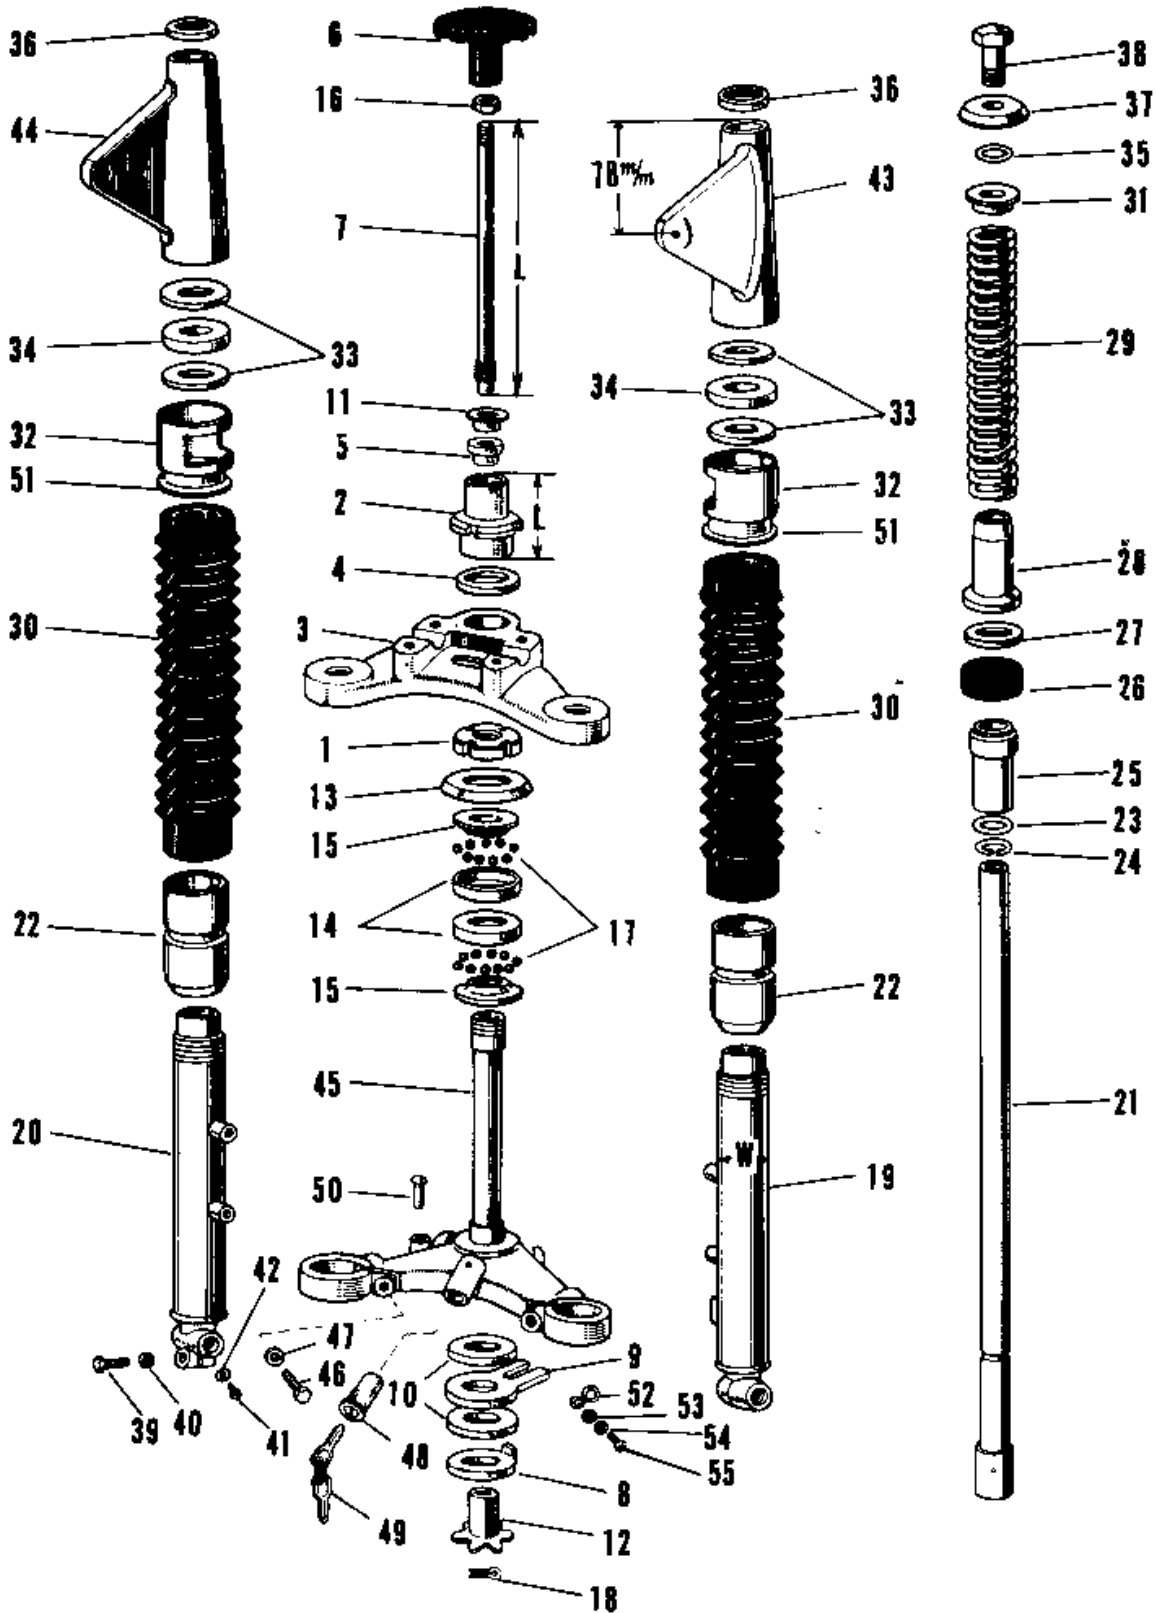

1967 A1SS PARTS DIAGRAM

FRONT FORK A1-A7SS 1

1967 A1SS PARTS LIST

FRONT FORK A1-A7SS 1

ITEM NAME	PART NUMBER	QUANTITY
NUT STEERING STEM LCK (Ref # 1)	92090-007	1
NUT STEERING STEM (Ref # 2)	92090-008	1
HEAD STEERING STEM (Ref # 3)	44039-015	1
WASHER STEERING STEM (Ref # 4)	46100-001	1
BUSH STRNG DAMPER ROD (Ref # 5)	46103-001	1
KNOB STEERING DAMPER (Ref # 6)	46101-001	1
ROD STEERING DAMPER (Ref # 7)	46102-001	1
DISC STTERING DAMPER (Ref # 8)	46106-001	1
STOPPER STEERING DAMP (Ref # 9)	46105-001	1
DISC STRNG DAMP FRCTN (Ref # 10)	46104-001	2
WASHER STRNG DAMP NUT (Ref # 11)	46108-001	1
SPRING FRICTION DISC (Ref # 12)	46123-001	1
CAP STEERING STEM (Ref # 13)	46098-006	1
RACE STRNG STEM BERNG (Ref # 14)	92048-006	2
CONE STRNG STEM BERNG (Ref # 15)	92047-006	2
NUT STEERING DAMP LCK (Ref # 16)	92016-001	1
BALL STEEL 1/4' (Ref # 17)	600A0800	38
PIN COTTER 2.0X15 (Ref # 18)	550D2015	1
FRONT FORK ASSY C.RED (Ref # 3,19~4)	44001-050-24	1
FORK-FRONT,C.BLUE (Ref # 3,19~4)	44001-050-27	1
TUBE,LH,FORK OUTER (Ref # 19)	44005-013	1
TUBE,RH,FORK OUTER (Ref # 20)	44006-011	1
TUBE FORK INNER (Ref # 21)	44013-015	2
NUT FORK OUTER TUBE (Ref # 22)	44007-010	2
'O' RING OUTER TUBE (Ref # 23)	44046-016	2
CIRCLIP Z8MM (Ref # 24)	481J2800	2
GUIDE FORK INNER TUBE (Ref # 25)	44015-006	2
OIL SEAL FORK (Ref # 26)	44009-005	2
WASHER (Ref # 27)	44043-020	2

1967 A1SS PARTS LIST

FRONT FORK A1-A7SS 1

ITEM NAME	PART NUMBER	QUANTITY
SCREW RIVET (Ref # 50)	92099-001	1
HOLDER DUST COVER (Ref # 51)	44035-001	2
CLAMP CABLE (Ref # 52)	92037-026	1
WASHER PLAIN 6MM (Ref # 53)	410B0600	1
WASHER SPRING 6MM (Ref # 54)	461F0600	1
SCREW PAN HEAD 6X16 (Ref # 55)	220B0616	1