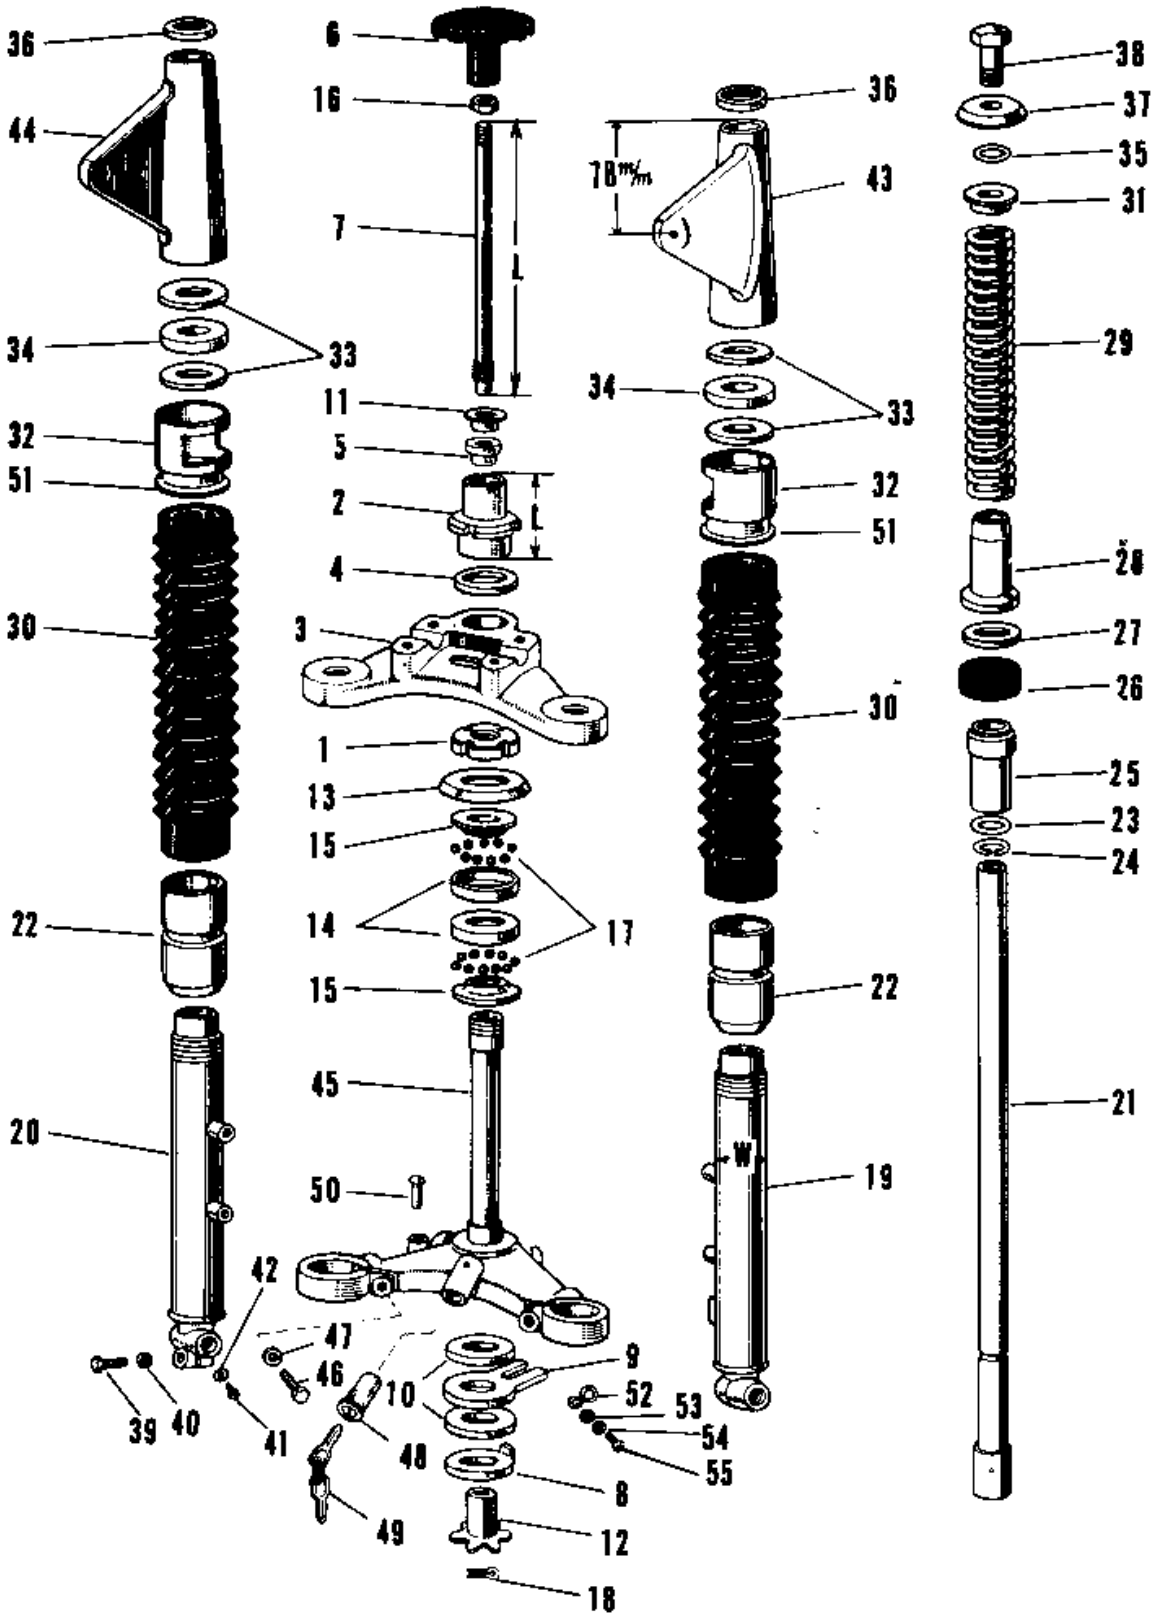

1968 A1SS PARTS DIAGRAM

FRONT FORK A1-A7SS 1

1968 A1SS PARTS LIST

FRONT FORK A1-A7SS 1

ITEM NAME	PART NUMBER	QUANTITY
NUT STEERING STEM LCK (Ref # 1)	92090-007	1
NUT STEERING STEM (Ref # 2)	92090-008	1
HEAD STEERING STEM (Ref # 3)	44039-015	1
WASHER STEERING STEM (Ref # 4)	46100-001	1
BUSH STRNG DAMPER ROD (Ref # 5)	46103-001	1
KNOB STEERING DAMPER (Ref # 6)	46101-001	1
ROD STEERING DAMPER (Ref # 7)	46102-001	1
DISC STTERING DAMPER (Ref # 8)	46106-001	1
STOPPER STEERING DAMP (Ref # 9)	46105-001	1
DISC STRNG DAMP FRCTN (Ref # 10)	46104-001	2
WASHER STRNG DAMP NUT (Ref # 11)	46108-001	1
SPRING FRICTION DISC (Ref # 12)	46123-001	1
CAP STEERING STEM (Ref # 13)	46098-006	1
RACE STRNG STEM BERNG (Ref # 14)	92048-006	2
CONE STRNG STEM BERNG (Ref # 15)	92047-006	2
NUT STEERING DAMP LCK (Ref # 16)	92016-001	1
BALL STEEL 1/4' (Ref # 17)	600A0800	38
PIN COTTER 2.0X15 (Ref # 18)	550D2015	1
FRONT FORK ASSY C.RED (Ref # 3,19~4)	44001-050-24	1
FORK-FRONT,C.BLUE (Ref # 3,19~4)	44001-050-27	1
TUBE,LH,FORK OUTER (Ref # 19)	44005-013	1
TUBE,RH,FORK OUTER (Ref # 20)	44006-011	1
TUBE FORK INNER (Ref # 21)	44013-015	2
NUT FORK OUTER TUBE (Ref # 22)	44007-010	2
'O' RING OUTER TUBE (Ref # 23)	44046-016	2
CIRCLIP Z8MM (Ref # 24)	481J2800	2
GUIDE FORK INNER TUBE (Ref # 25)	44015-006	2
OIL SEAL FORK (Ref # 26)	44009-005	2
WASHER (Ref # 27)	44043-020	2

1968 A1SS PARTS LIST

FRONT FORK A1-A7SS 1

ITEM NAME	PART NUMBER	QUANTITY
SCREW RIVET (Ref # 50)	92099-001	1
HOLDER DUST COVER (Ref # 51)	44035-001	2
CLAMP CABLE (Ref # 52)	92037-026	1
WASHER PLAIN 6MM (Ref # 53)	410B0600	1
WASHER SPRING 6MM (Ref # 54)	461F0600	1
SCREW PAN HEAD 6X16 (Ref # 55)	220B0616	1