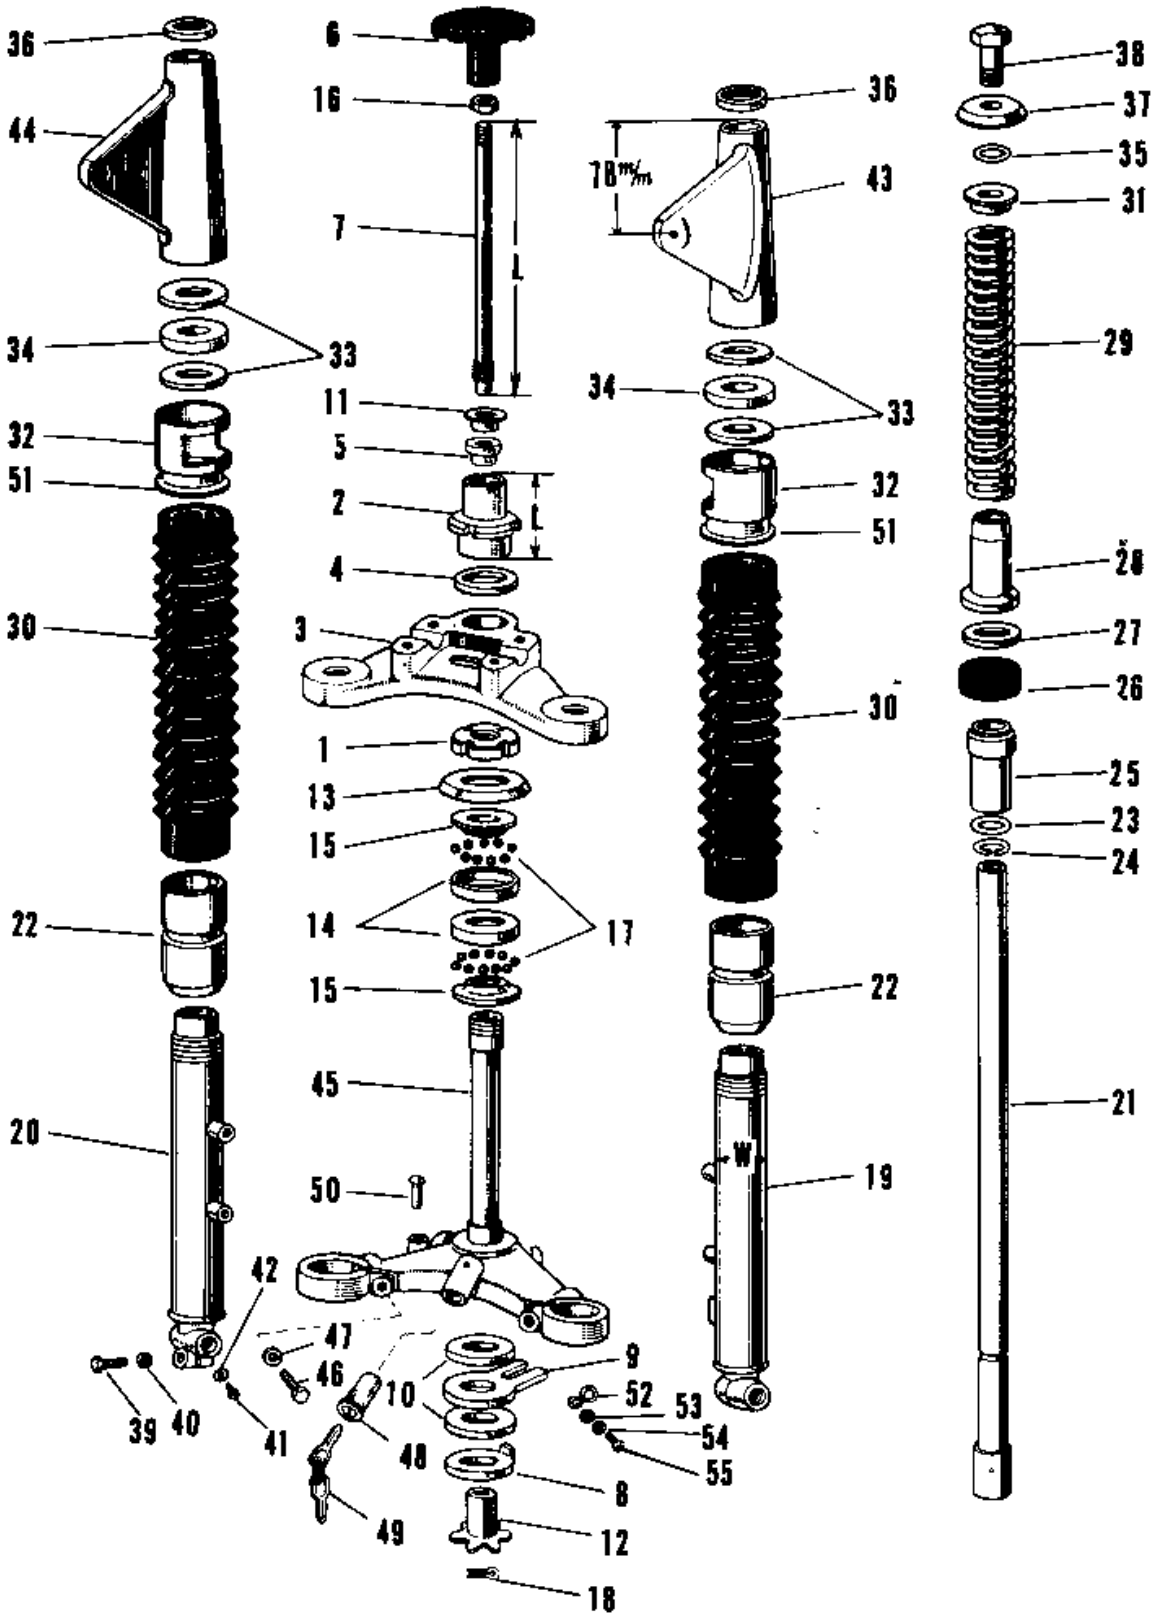

1967 A1SS PARTS DIAGRAM

FRONT FORK A1-A7SS 1

1967 A1SS PARTS LIST

FRONT FORK A1-A7SS 1

ITEM NAME	PART NUMBER	QUANTITY
NUT STEERING STEM LCK (Ref # 1)	92090-007	1
NUT STEERING STEM (Ref # 2)	92090-008	1
HEAD STEERING STEM (Ref # 3)	44039-015	1
WASHER STEERING STEM (Ref # 4)	46100-001	1
BUSH STRNG DAMPER ROD (Ref # 5)	46103-001	1
KNOB STEERING DAMPER (Ref # 6)	46101-001	1
ROD STEERING DAMPER (Ref # 7)	46102-001	1
DISC STTERING DAMPER (Ref # 8)	46106-001	1
STOPPER STEERING DAMP (Ref # 9)	46105-001	1
DISC STRNG DAMP FRCTN (Ref # 10)	46104-001	2
WASHER STRNG DAMP NUT (Ref # 11)	46108-001	1
SPRING FRICTION DISC (Ref # 12)	46123-001	1
CAP STEERING STEM (Ref # 13)	46098-006	1
RACE STRNG STEM BERNG (Ref # 14)	92048-006	2
CONE STRNG STEM BERNG (Ref # 15)	92047-006	2
NUT STEERING DAMP LCK (Ref # 16)	92016-001	1
BALL STEEL 1/4' (Ref # 17)	600A0800	38
PIN COTTER 2.0X15 (Ref # 18)	550D2015	1
FRONT FORK ASSY C.RED (Ref # 3,19~4)	44001-050-24	1
FORK-FRONT,C.BLUE (Ref # 3,19~4)	44001-050-27	1
TUBE,LH,FORK OUTER (Ref # 19)	44005-013	1
TUBE,RH,FORK OUTER (Ref # 20)	44006-011	1
TUBE FORK INNER (Ref # 21)	44013-015	2
NUT FORK OUTER TUBE (Ref # 22)	44007-010	2
'O' RING OUTER TUBE (Ref # 23)	44046-016	2
CIRCLIP Z8MM (Ref # 24)	481J2800	2
GUIDE FORK INNER TUBE (Ref # 25)	44015-006	2
OIL SEAL FORK (Ref # 26)	44009-005	2
WASHER (Ref # 27)	44043-020	2

1967 A1SS PARTS LIST

FRONT FORK A1-A7SS 1

ITEM NAME	PART NUMBER	QUANTITY
SCREW RIVET (Ref # 50)	92099-001	1
HOLDER DUST COVER (Ref # 51)	44035-001	2
CLAMP CABLE (Ref # 52)	92037-026	1
WASHER PLAIN 6MM (Ref # 53)	410B0600	1
WASHER SPRING 6MM (Ref # 54)	461F0600	1
SCREW PAN HEAD 6X16 (Ref # 55)	220B0616	1