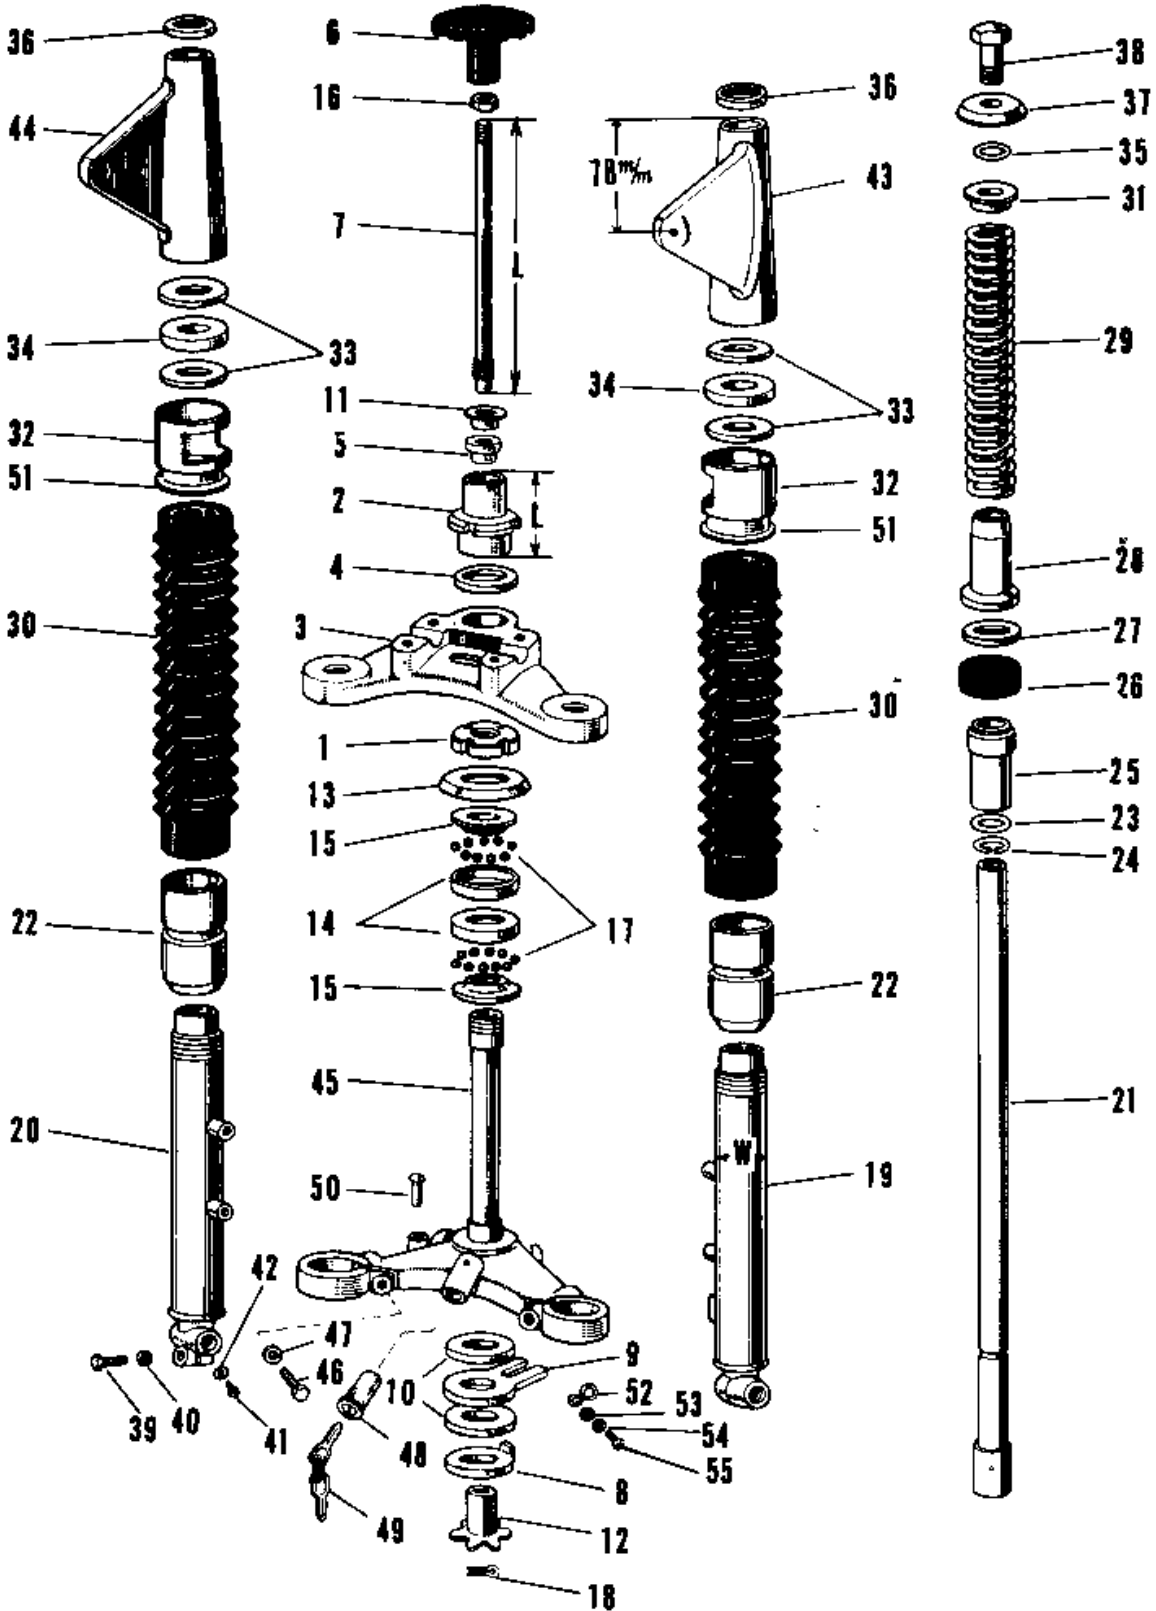

1967 Avenger PARTS DIAGRAM

FRONT FORK A1-A7SS 1

1967 Avenger PARTS LIST

FRONT FORK A1-A7SS 1

ITEM NAME	PART NUMBER	QUANTITY
NUT STEERING STEM LCK (Ref # 1)	92090-007	1
NUT STEERING STEM (Ref # 2)	92090-008	1
HEAD STEERING STEM (Ref # 3)	44039-015	1
WASHER STEERING STEM (Ref # 4)	46100-001	1
BUSH STRNG DAMPER ROD (Ref # 5)	46103-001	1
KNOB STEERING DAMPER (Ref # 6)	46101-001	1
ROD STEERING DAMPER (Ref # 7)	46102-001	1
DISC STTERING DAMPER (Ref # 8)	46106-001	1
STOPPER STEERING DAMP (Ref # 9)	46105-001	1
DISC STRNG DAMP FRCTN (Ref # 10)	46104-001	2
WASHER STRNG DAMP NUT (Ref # 11)	46108-001	1
SPRING FRICTION DISC (Ref # 12)	46123-001	1
CAP STEERING STEM (Ref # 13)	46098-006	1
RACE STRNG STEM BERNG (Ref # 14)	92048-006	2
CONE STRNG STEM BERNG (Ref # 15)	92047-006	2
NUT STEERING DAMP LCK (Ref # 16)	92016-001	1
BALL STEEL 1/4' (Ref # 17)	600A0800	38
PIN COTTER 2.0X15 (Ref # 18)	550D2015	1
FRONT FORK ASSY C.RED (Ref # 3,19~4)	44001-050-24	1
FORK-FRONT,C.BLUE (Ref # 3,19~4)	44001-050-27	1
TUBE,LH,FORK OUTER (Ref # 19)	44005-013	1
TUBE,RH,FORK OUTER (Ref # 20)	44006-011	1
TUBE FORK INNER (Ref # 21)	44013-015	2
NUT FORK OUTER TUBE (Ref # 22)	44007-010	2
'O' RING OUTER TUBE (Ref # 23)	44046-016	2
CIRCLIP Z8MM (Ref # 24)	481J2800	2
GUIDE FORK INNER TUBE (Ref # 25)	44015-006	2
OIL SEAL FORK (Ref # 26)	44009-005	2
WASHER (Ref # 27)	44043-020	2

1967 Avenger PARTS LIST

FRONT FORK A1-A7SS 1

ITEM NAME	PART NUMBER	QUANTITY
SCREW RIVET (Ref # 50)	92099-001	1
HOLDER DUST COVER (Ref # 51)	44035-001	2
CLAMP CABLE (Ref # 52)	92037-026	1
WASHER PLAIN 6MM (Ref # 53)	410B0600	1
WASHER SPRING 6MM (Ref # 54)	461F0600	1
SCREW PAN HEAD 6X16 (Ref # 55)	220B0616	1