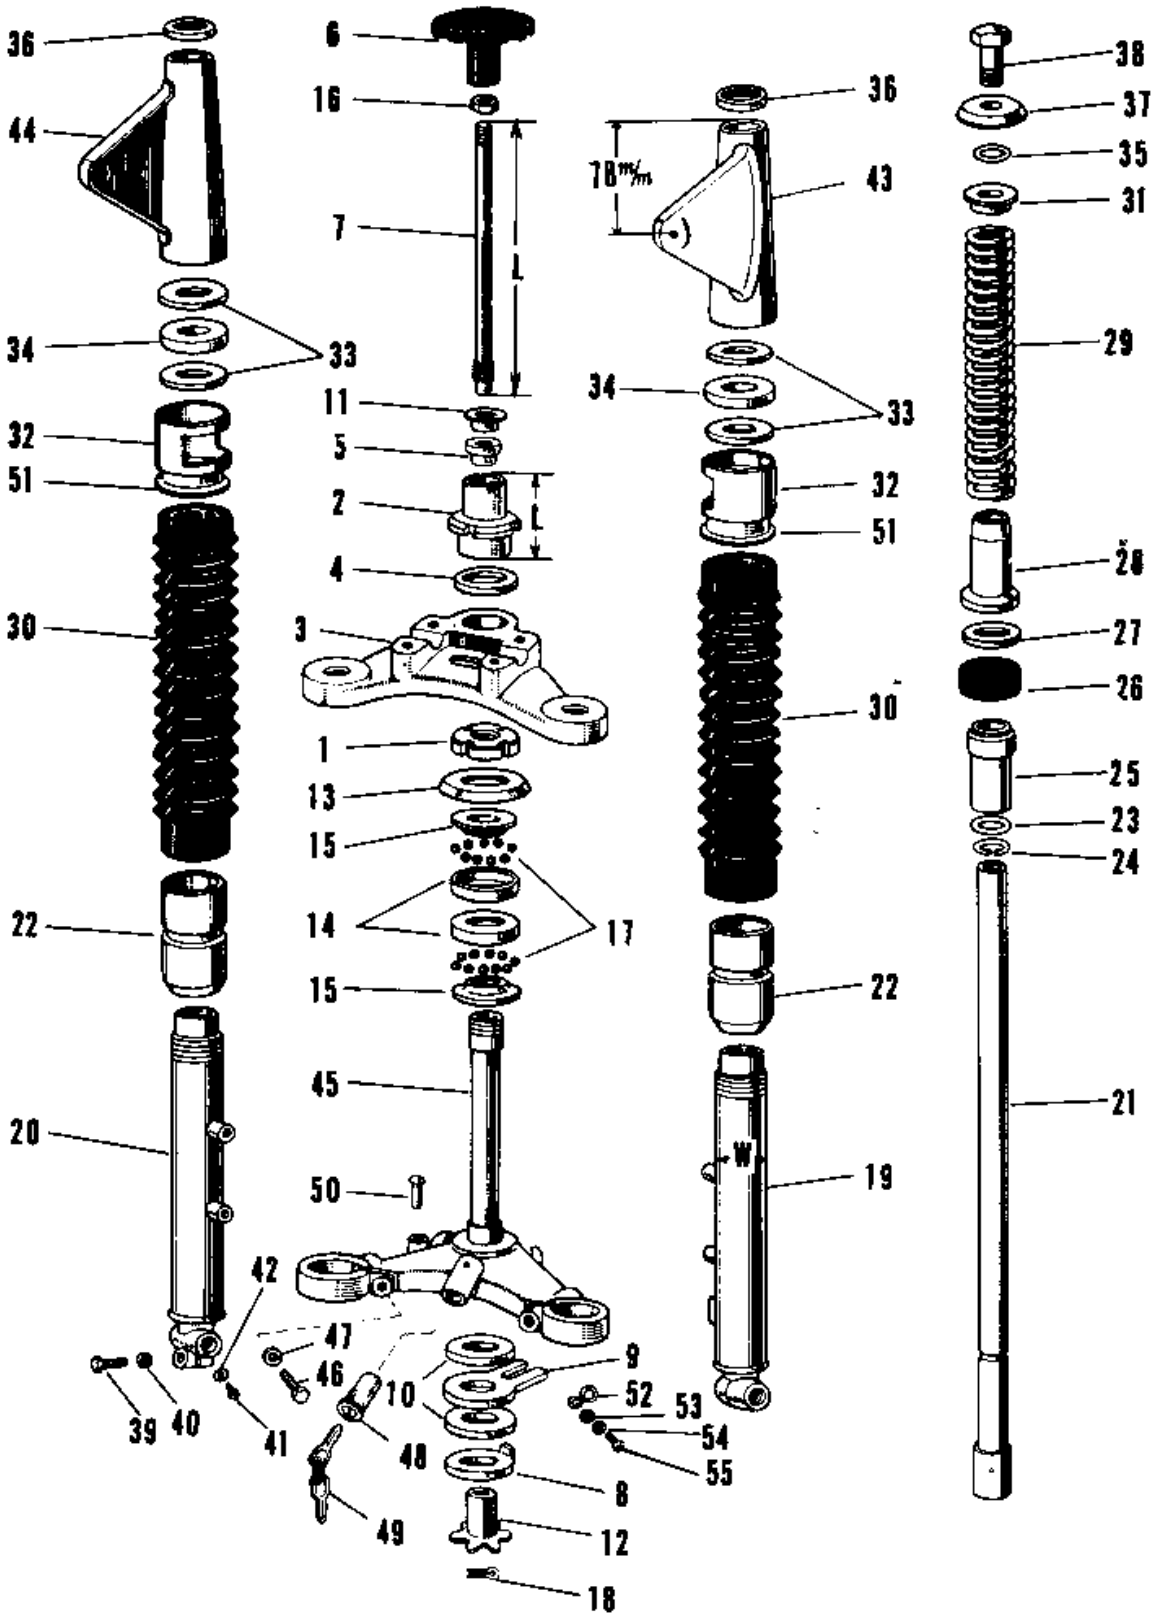

1967 Avenger PARTS DIAGRAM

FRONT FORK A1-A7SS 1

1967 Avenger PARTS LIST

FRONT FORK A1-A7SS 1

| ITEM NAME | PART NUMBER | QUANTITY |
|--------------------------------------|--------------|----------|
| NUT STEERING STEM LCK (Ref # 1) | 92090-007 | 1 |
| NUT STEERING STEM (Ref # 2) | 92090-008 | 1 |
| HEAD STEERING STEM (Ref # 3) | 44039-015 | 1 |
| WASHER STEERING STEM (Ref # 4) | 46100-001 | 1 |
| BUSH STRNG DAMPER ROD (Ref # 5) | 46103-001 | 1 |
| KNOB STEERING DAMPER (Ref # 6) | 46101-001 | 1 |
| ROD STEERING DAMPER (Ref # 7) | 46102-001 | 1 |
| DISC STTERING DAMPER (Ref # 8) | 46106-001 | 1 |
| STOPPER STEERING DAMP (Ref # 9) | 46105-001 | 1 |
| DISC STRNG DAMP FRCTN (Ref # 10) | 46104-001 | 2 |
| WASHER STRNG DAMP NUT (Ref # 11) | 46108-001 | 1 |
| SPRING FRICTION DISC (Ref # 12) | 46123-001 | 1 |
| CAP STEERING STEM (Ref # 13) | 46098-006 | 1 |
| RACE STRNG STEM BERNG (Ref # 14) | 92048-006 | 2 |
| CONE STRNG STEM BERNG (Ref # 15) | 92047-006 | 2 |
| NUT STEERING DAMP LCK (Ref # 16) | 92016-001 | 1 |
| BALL STEEL 1/4' (Ref # 17) | 600A0800 | 38 |
| PIN COTTER 2.0X15 (Ref # 18) | 550D2015 | 1 |
| FRONT FORK ASSY C.RED (Ref # 3,19~4) | 44001-050-24 | 1 |
| FORK-FRONT,C.BLUE (Ref # 3,19~4) | 44001-050-27 | 1 |
| TUBE,LH,FORK OUTER (Ref # 19) | 44005-013 | 1 |
| TUBE,RH,FORK OUTER (Ref # 20) | 44006-011 | 1 |
| TUBE FORK INNER (Ref # 21) | 44013-015 | 2 |
| NUT FORK OUTER TUBE (Ref # 22) | 44007-010 | 2 |
| 'O' RING OUTER TUBE (Ref # 23) | 44046-016 | 2 |
| CIRCLIP Z8MM (Ref # 24) | 481J2800 | 2 |
| GUIDE FORK INNER TUBE (Ref # 25) | 44015-006 | 2 |
| OIL SEAL FORK (Ref # 26) | 44009-005 | 2 |
| WASHER (Ref # 27) | 44043-020 | 2 |