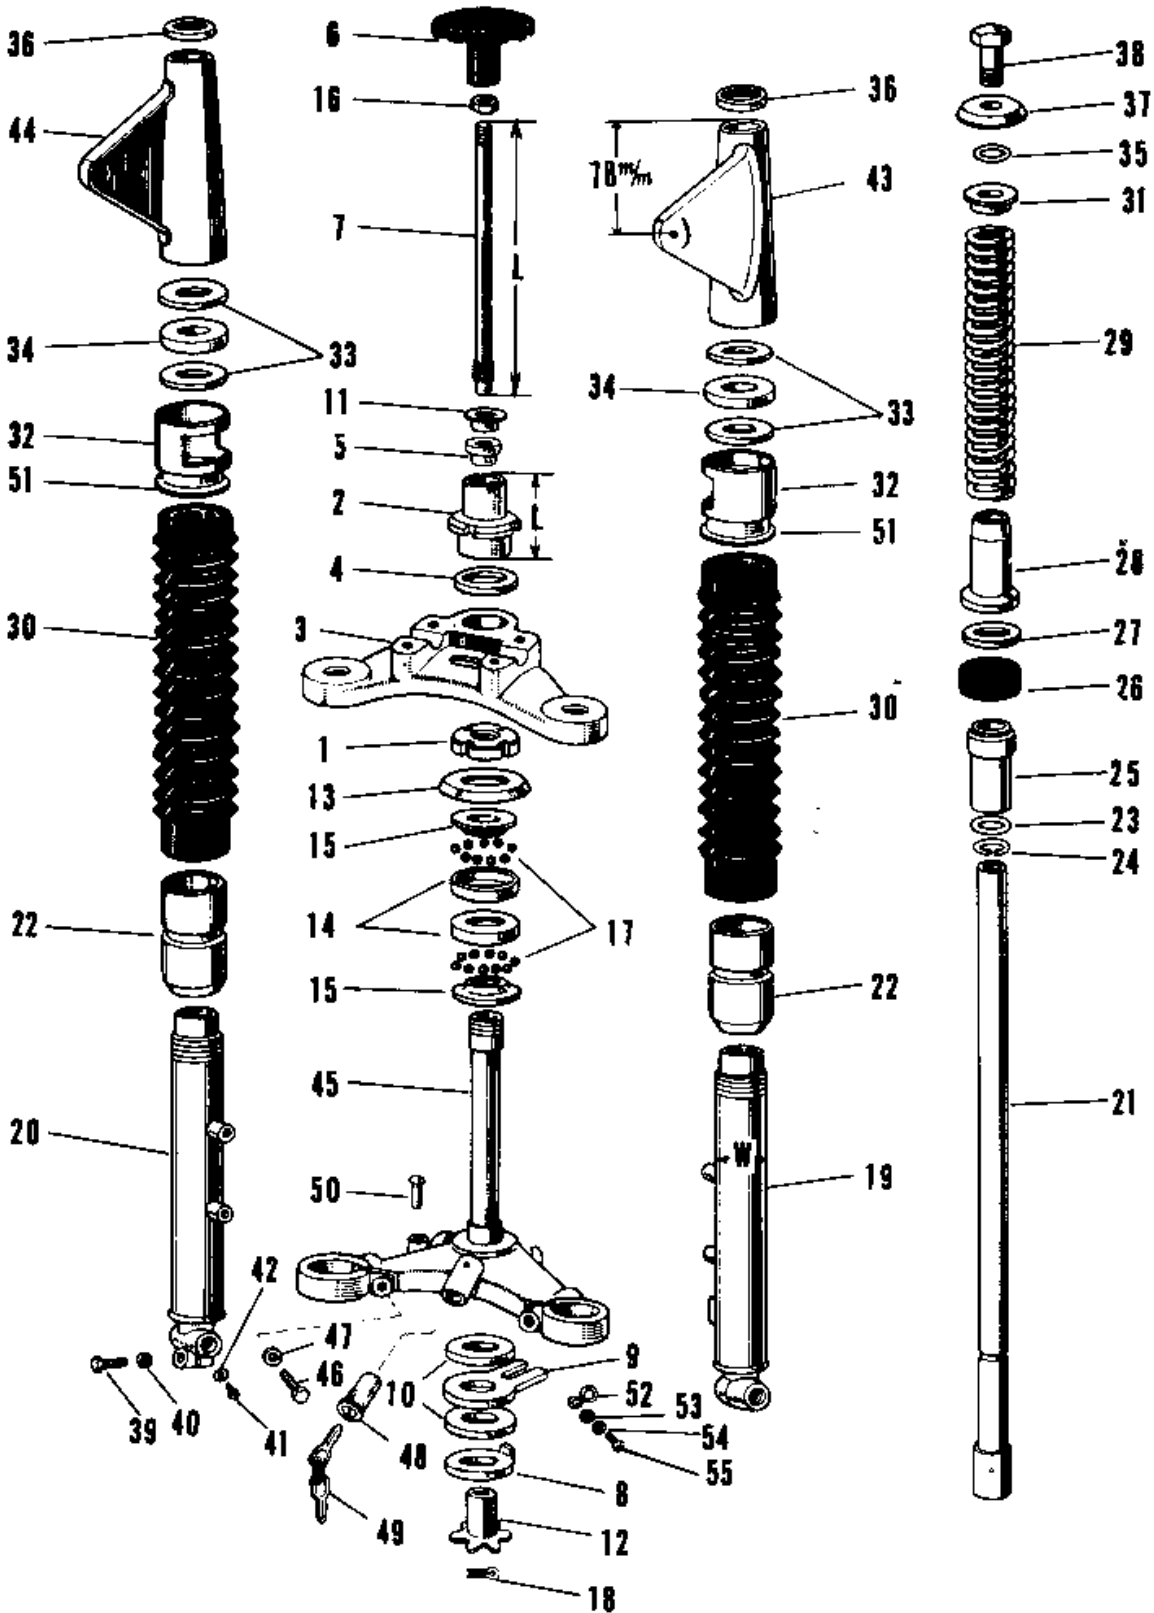

# 1969 Avenger PARTS DIAGRAM

FRONT FORK A1-A7SS 1

# 1969 Avenger PARTS LIST

## FRONT FORK A1-A7SS 1

| ITEM NAME                      | PART NUMBER | QUANTITY |
|--------------------------------|-------------|----------|
| SCREW RIVET (Ref # 50)         | 92099-001   | 1        |
| HOLDER DUST COVER (Ref # 51)   | 44035-001   | 2        |
| CLAMP CABLE (Ref # 52)         | 92037-026   | 1        |
| WASHER PLAIN 6MM (Ref # 53)    | 410B0600    | 1        |
| WASHER SPRING 6MM (Ref # 54)   | 461F0600    | 1        |
| SCREW PAN HEAD 6X16 (Ref # 55) | 220B0616    | 1        |