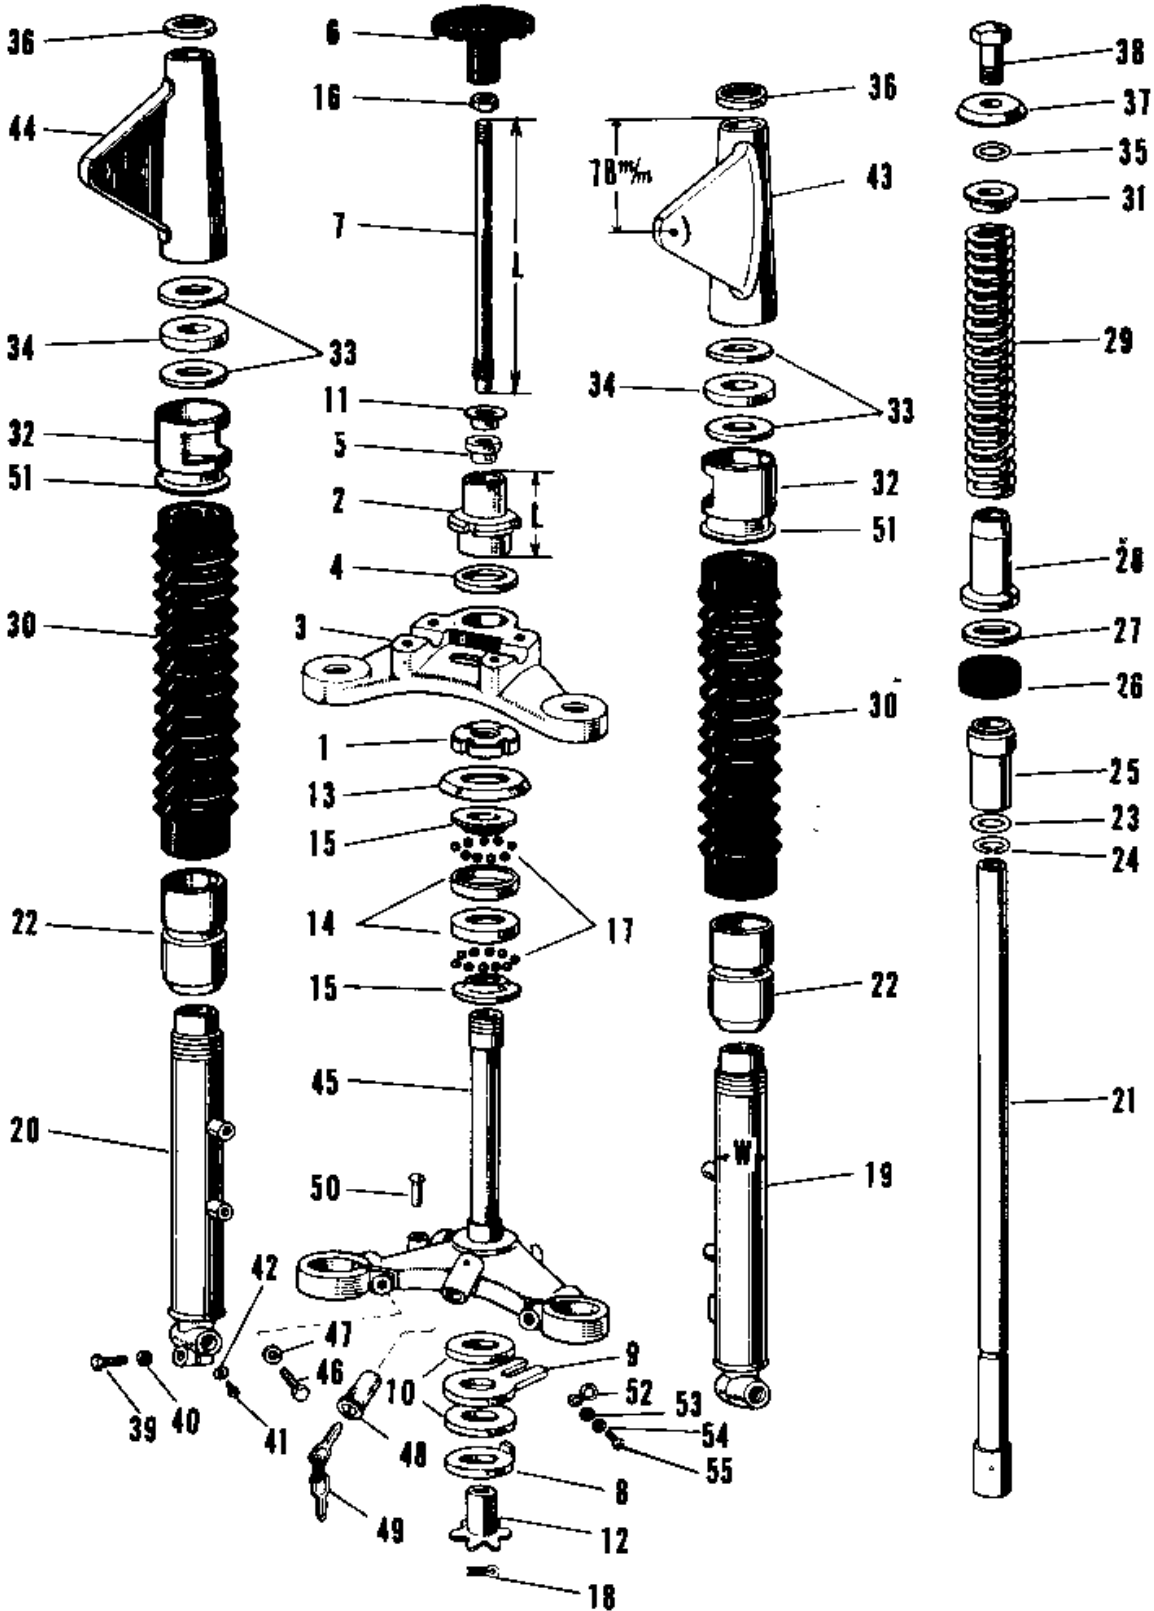

# 1967 Avenger PARTS DIAGRAM

FRONT FORK A1-A7SS 1

## FRONT FORK A1-A7SS 1

ITEM NAME	PART NUMBER	QUANTITY
NUT STEERING STEM LCK (Ref # 1)	92090-007	1
NUT STEERING STEM (Ref # 2)	92090-008	1
HEAD STEERING STEM (Ref # 3)	44039-015	1
WASHER STEERING STEM (Ref # 4)	46100-001	1
BUSH STRNG DAMPER ROD (Ref # 5)	46103-001	1
KNOB STEERING DAMPER (Ref # 6)	46101-001	1
ROD STEERING DAMPER (Ref # 7)	46102-001	1
DISC STTERING DAMPER (Ref # 8)	46106-001	1
STOPPER STEERING DAMP (Ref # 9)	46105-001	1
DISC STRNG DAMP FRCTN (Ref # 10)	46104-001	2
WASHER STRNG DAMP NUT (Ref # 11)	46108-001	1
SPRING FRICTION DISC (Ref # 12)	46123-001	1
CAP STEERING STEM (Ref # 13)	46098-006	1
RACE STRNG STEM BERNG (Ref # 14)	92048-006	2
CONE STRNG STEM BERNG (Ref # 15)	92047-006	2
NUT STEERING DAMP LCK (Ref # 16)	92016-001	1
BALL STEEL 1/4' (Ref # 17)	600A0800	38
PIN COTTER 2.0X15 (Ref # 18)	550D2015	1
FRONT FORK ASSY C.RED (Ref # 3,19~4)	44001-050-24	1
FORK-FRONT,C.BLUE (Ref # 3,19~4)	44001-050-27	1
TUBE,LH,FORK OUTER (Ref # 19)	44005-013	1
TUBE,RH,FORK OUTER (Ref # 20)	44006-011	1
TUBE FORK INNER (Ref # 21)	44013-015	2
NUT FORK OUTER TUBE (Ref # 22)	44007-010	2
'O' RING OUTER TUBE (Ref # 23)	44046-016	2
CIRCLIP Z8MM (Ref # 24)	481J2800	2
GUIDE FORK INNER TUBE (Ref # 25)	44015-006	2
OIL SEAL FORK (Ref # 26)	44009-005	2
WASHER (Ref # 27)	44043-020	2

# 1967 Avenger PARTS LIST

## FRONT FORK A1-A7SS 1

ITEM NAME	PART NUMBER	QUANTITY
SCREW RIVET (Ref # 50)	92099-001	1
HOLDER DUST COVER (Ref # 51)	44035-001	2
CLAMP CABLE (Ref # 52)	92037-026	1
WASHER PLAIN 6MM (Ref # 53)	410B0600	1
WASHER SPRING 6MM (Ref # 54)	461F0600	1
SCREW PAN HEAD 6X16 (Ref # 55)	220B0616	1