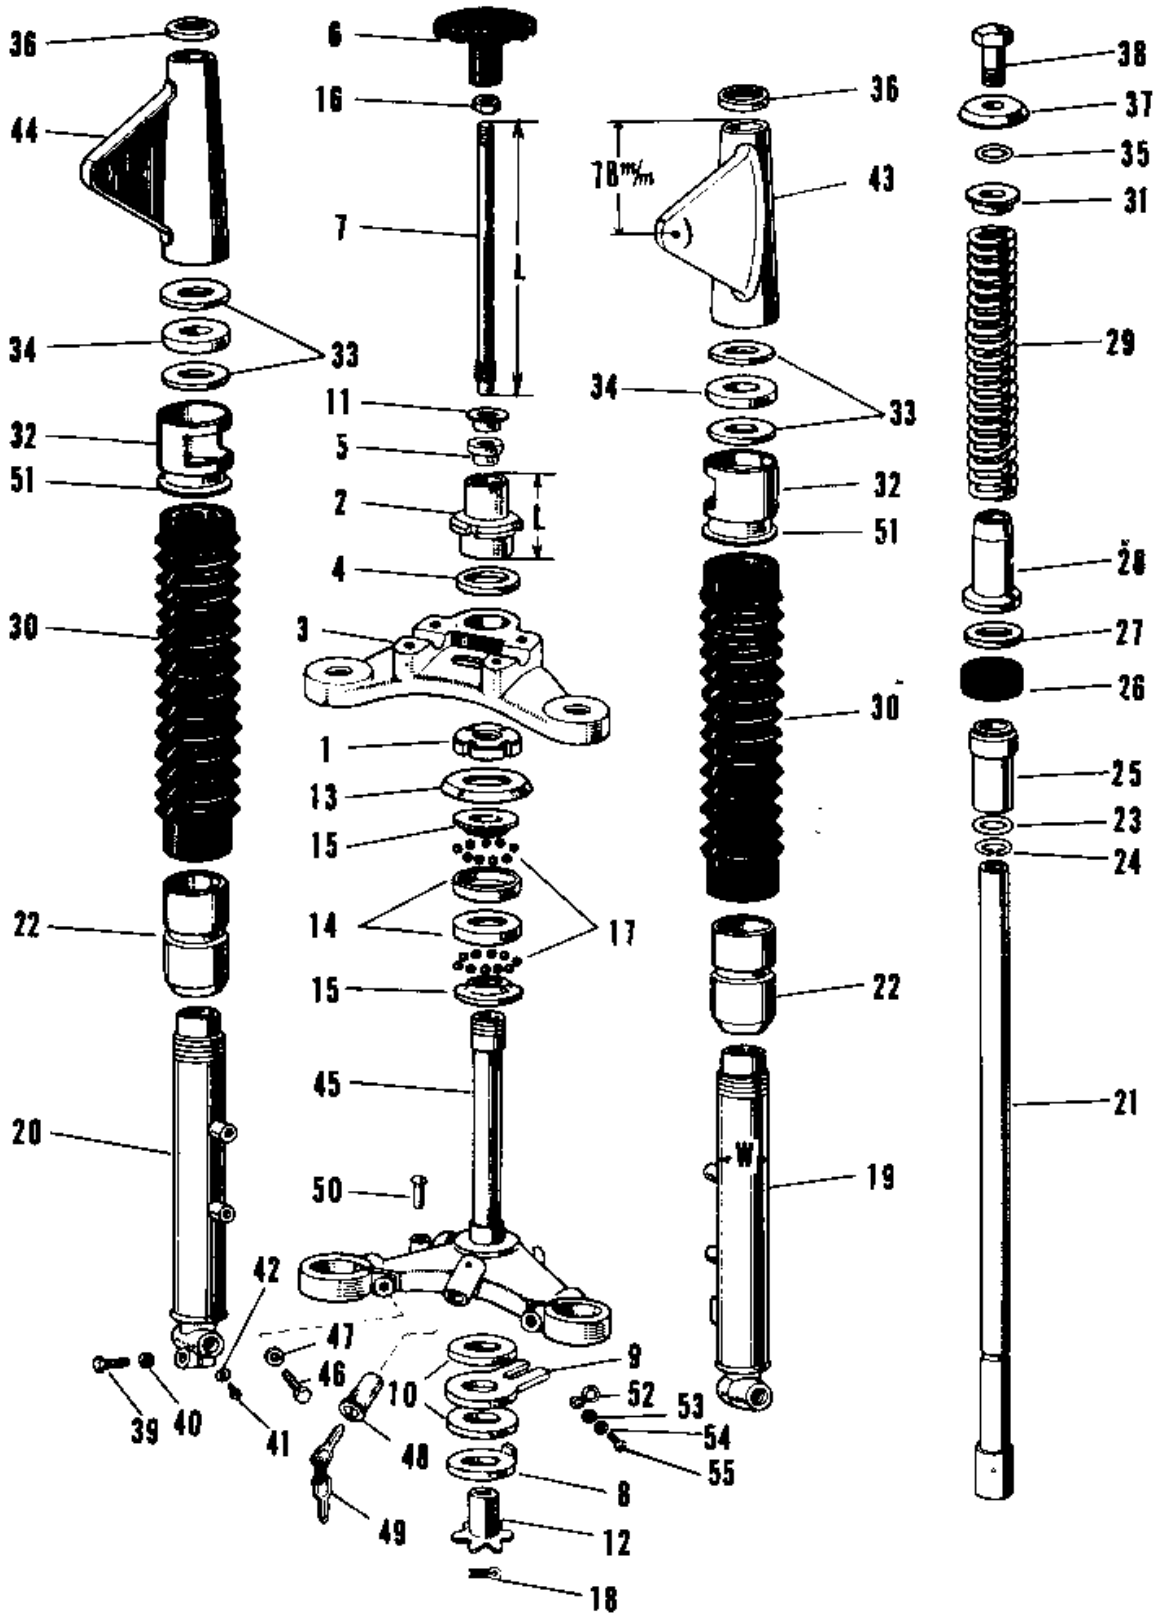

1970 Avenger PARTS DIAGRAM

FRONT FORK A1-A7SS 1

1970 Avenger PARTS LIST

FRONT FORK A1-A7SS 1

ITEM NAME	PART NUMBER	QUANTITY
NUT STEERING STEM LCK (Ref # 1)	92090-007	1
NUT STEERING STEM (Ref # 2)	92090-008	1
HEAD STEERING STEM (Ref # 3)	44039-015	1
WASHER STEERING STEM (Ref # 4)	46100-001	1
BUSH STRNG DAMPER ROD (Ref # 5)	46103-001	1
KNOB STEERING DAMPER (Ref # 6)	46101-001	1
ROD STEERING DAMPER (Ref # 7)	46102-001	1
DISC STTERING DAMPER (Ref # 8)	46106-001	1
STOPPER STEERING DAMP (Ref # 9)	46105-001	1
DISC STRNG DAMP FRCTN (Ref # 10)	46104-001	2
WASHER STRNG DAMP NUT (Ref # 11)	46108-001	1
SPRING FRICTION DISC (Ref # 12)	46123-001	1
CAP STEERING STEM (Ref # 13)	46098-006	1
RACE STRNG STEM BERNG (Ref # 14)	92048-006	2
CONE STRNG STEM BERNG (Ref # 15)	92047-006	2
NUT STEERING DAMP LCK (Ref # 16)	92016-001	1
BALL STEEL 1/4' (Ref # 17)	600A0800	38
PIN COTTER 2.0X15 (Ref # 18)	550D2015	1
FRONT FORK ASSY C.RED (Ref # 3,19~4)	44001-050-24	1
FORK-FRONT,C.BLUE (Ref # 3,19~4)	44001-050-27	1
TUBE,LH,FORK OUTER (Ref # 19)	44005-013	1
TUBE,RH,FORK OUTER (Ref # 20)	44006-011	1
TUBE FORK INNER (Ref # 21)	44013-015	2
NUT FORK OUTER TUBE (Ref # 22)	44007-010	2
'O' RING OUTER TUBE (Ref # 23)	44046-016	2
CIRCLIP Z8MM (Ref # 24)	481J2800	2
GUIDE FORK INNER TUBE (Ref # 25)	44015-006	2
OIL SEAL FORK (Ref # 26)	44009-005	2
WASHER (Ref # 27)	44043-020	2

1970 Avenger PARTS LIST

FRONT FORK A1-A7SS 1

ITEM NAME	PART NUMBER	QUANTITY
SCREW RIVET (Ref # 50)	92099-001	1
HOLDER DUST COVER (Ref # 51)	44035-001	2
CLAMP CABLE (Ref # 52)	92037-026	1
WASHER PLAIN 6MM (Ref # 53)	410B0600	1
WASHER SPRING 6MM (Ref # 54)	461F0600	1
SCREW PAN HEAD 6X16 (Ref # 55)	220B0616	1