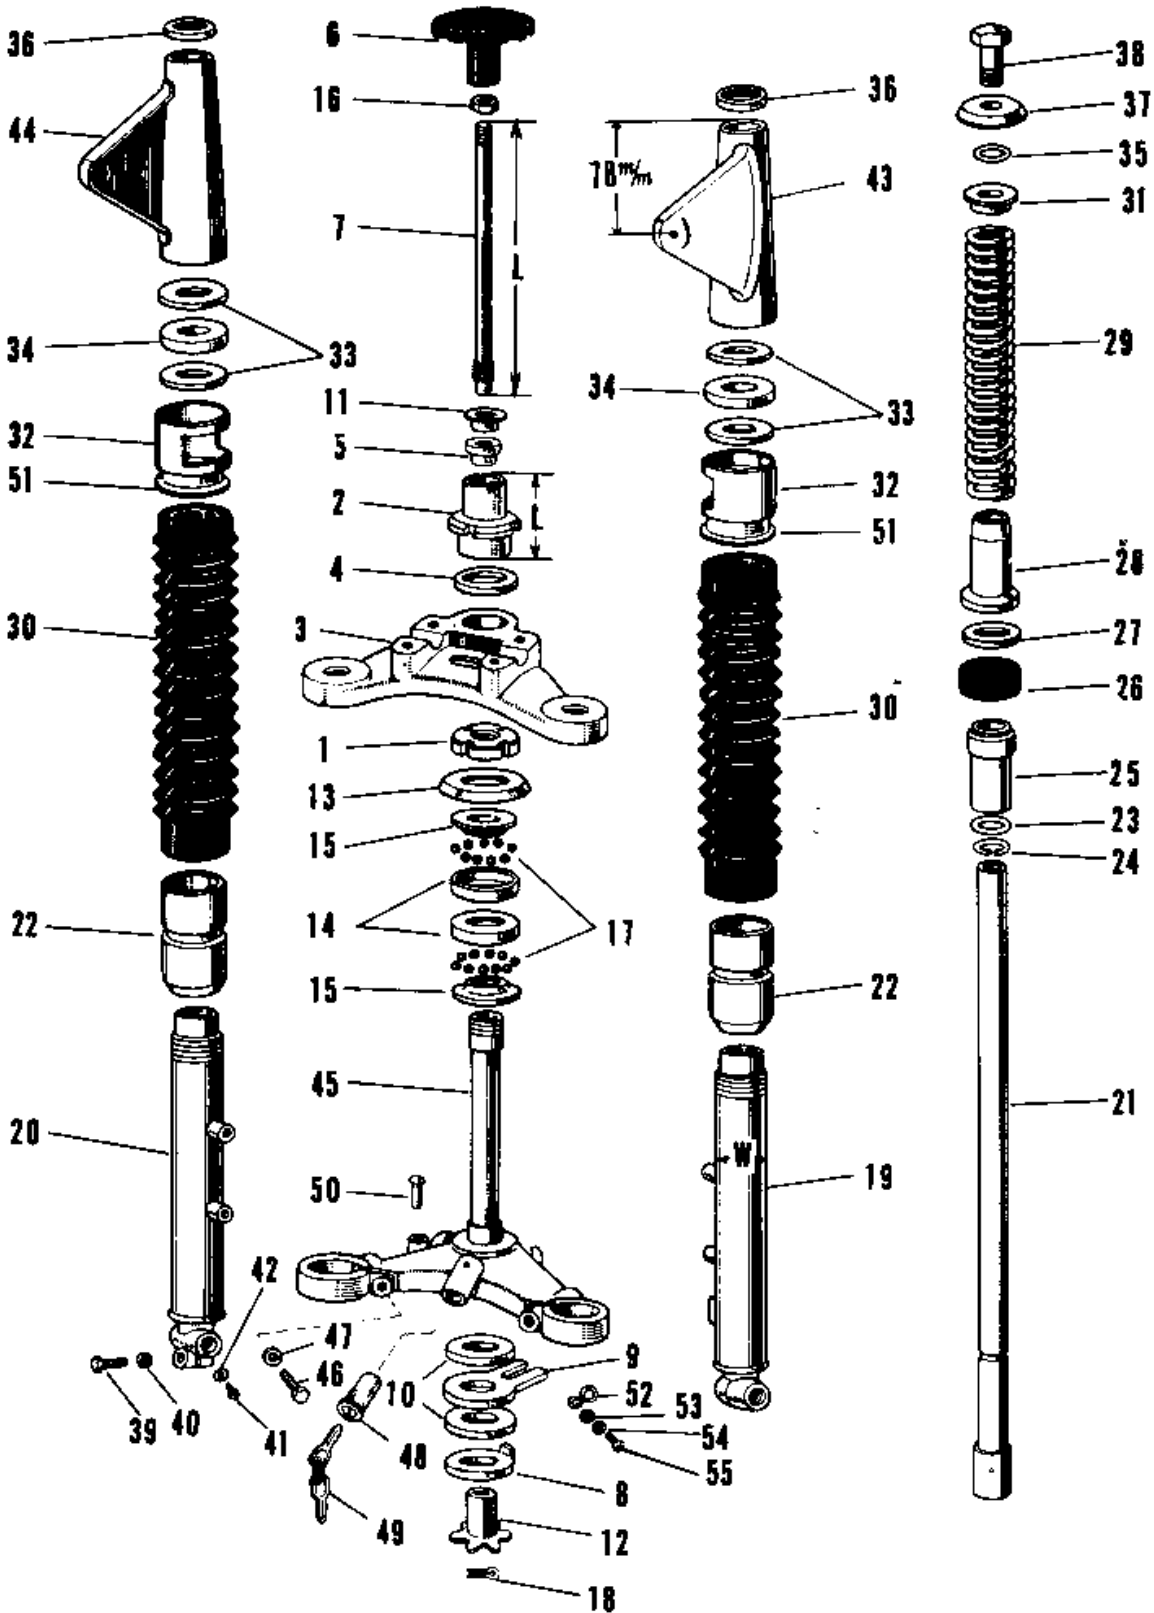

# 1967 Avenger SS PARTS DIAGRAM

FRONT FORK A1-A7SS 1

## FRONT FORK A1-A7SS 1

ITEM NAME	PART NUMBER	QUANTITY
NUT STEERING STEM LCK (Ref # 1)	92090-007	1
NUT STEERING STEM (Ref # 2)	92090-008	1
HEAD STEERING STEM (Ref # 3)	44039-015	1
WASHER STEERING STEM (Ref # 4)	46100-001	1
BUSH STRNG DAMPER ROD (Ref # 5)	46103-001	1
KNOB STEERING DAMPER (Ref # 6)	46101-001	1
ROD STEERING DAMPER (Ref # 7)	46102-001	1
DISC STTERING DAMPER (Ref # 8)	46106-001	1
STOPPER STEERING DAMP (Ref # 9)	46105-001	1
DISC STRNG DAMP FRCTN (Ref # 10)	46104-001	2
WASHER STRNG DAMP NUT (Ref # 11)	46108-001	1
SPRING FRICTION DISC (Ref # 12)	46123-001	1
CAP STEERING STEM (Ref # 13)	46098-006	1
RACE STRNG STEM BERNG (Ref # 14)	92048-006	2
CONE STRNG STEM BERNG (Ref # 15)	92047-006	2
NUT STEERING DAMP LCK (Ref # 16)	92016-001	1
BALL STEEL 1/4' (Ref # 17)	600A0800	38
PIN COTTER 2.0X15 (Ref # 18)	550D2015	1
FRONT FORK ASSY C.RED (Ref # 3,19~4)	44001-050-24	1
FORK-FRONT,C.BLUE (Ref # 3,19~4)	44001-050-27	1
TUBE,LH,FORK OUTER (Ref # 19)	44005-013	1
TUBE,RH,FORK OUTER (Ref # 20)	44006-011	1
TUBE FORK INNER (Ref # 21)	44013-015	2
NUT FORK OUTER TUBE (Ref # 22)	44007-010	2
'O' RING OUTER TUBE (Ref # 23)	44046-016	2
CIRCLIP Z8MM (Ref # 24)	481J2800	2
GUIDE FORK INNER TUBE (Ref # 25)	44015-006	2
OIL SEAL FORK (Ref # 26)	44009-005	2
WASHER (Ref # 27)	44043-020	2

# 1967 Avenger SS PARTS LIST

## FRONT FORK A1-A7SS 1

ITEM NAME	PART NUMBER	QUANTITY
SCREW RIVET (Ref # 50)	92099-001	1
HOLDER DUST COVER (Ref # 51)	44035-001	2
CLAMP CABLE (Ref # 52)	92037-026	1
WASHER PLAIN 6MM (Ref # 53)	410B0600	1
WASHER SPRING 6MM (Ref # 54)	461F0600	1
SCREW PAN HEAD 6X16 (Ref # 55)	220B0616	1