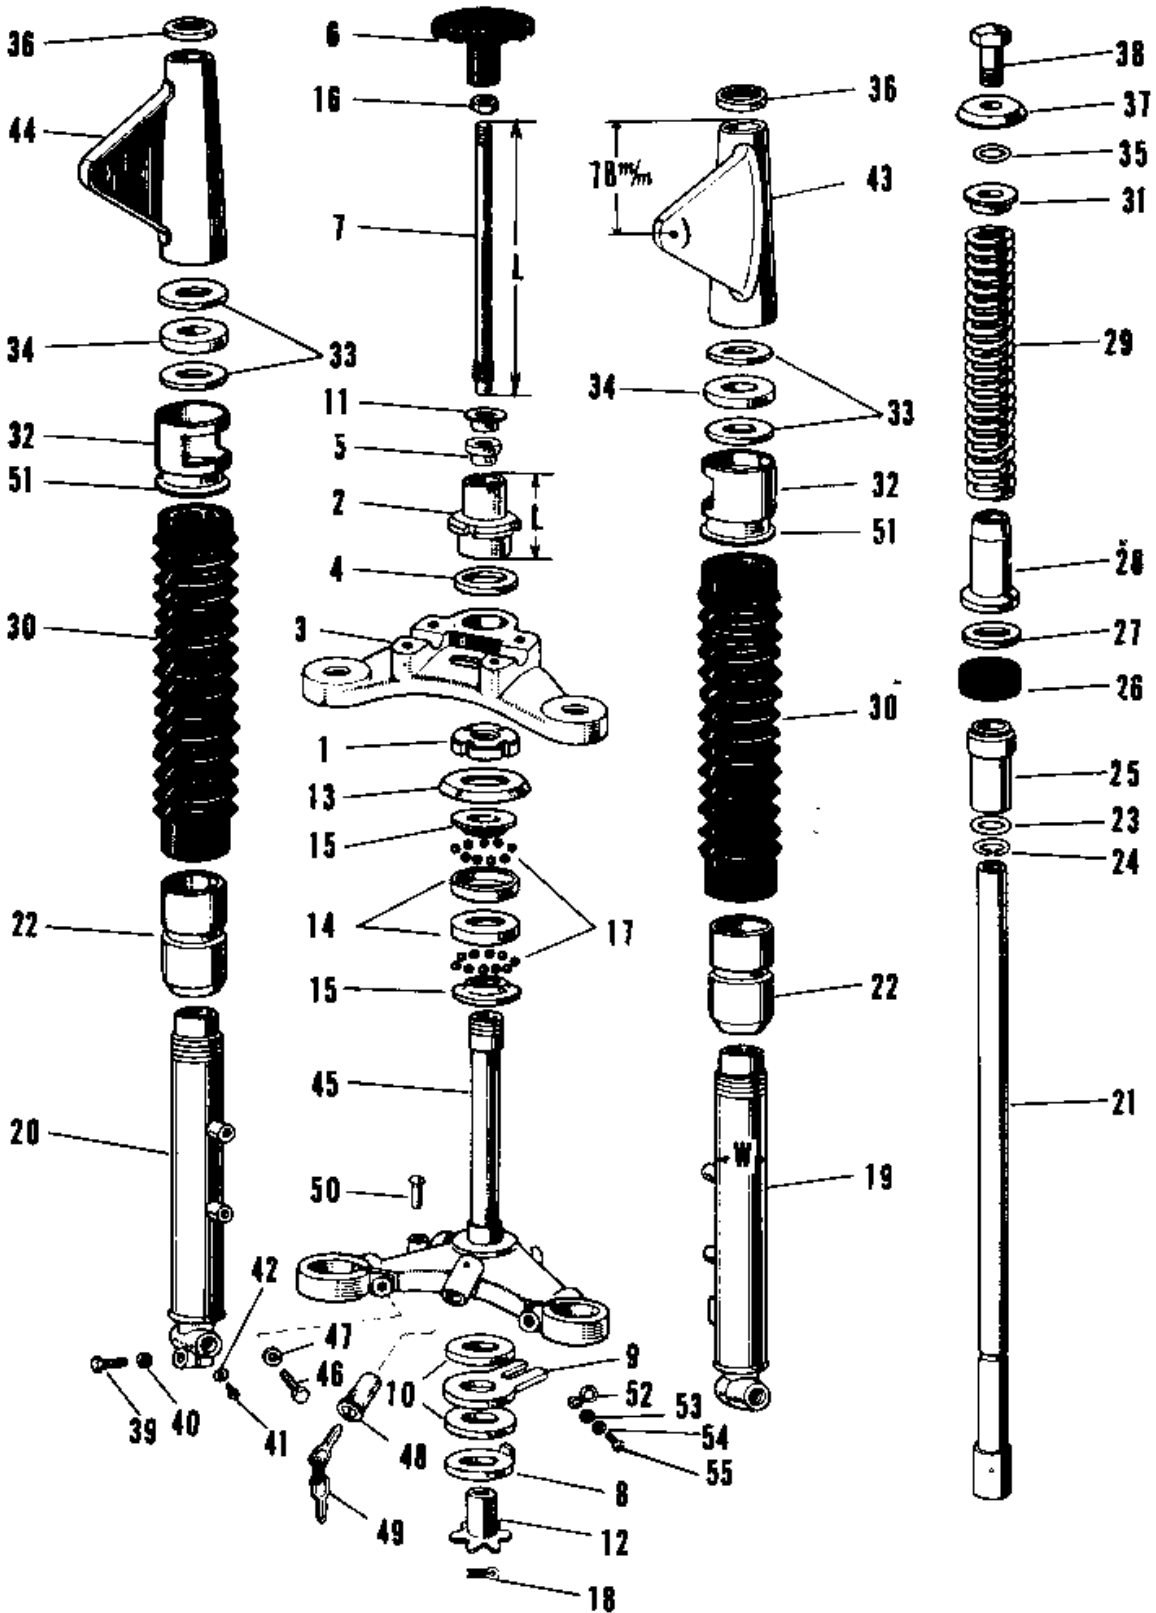

1967 Avenger SS PARTS DIAGRAM

FRONT FORK A1-A7SS 1

1967 Avenger SS PARTS LIST

FRONT FORK A1-A7SS 1

ITEM NAME	PART NUMBER	QUANTITY
NUT STEERING STEM LCK (Ref # 1)	92090-007	1
NUT STEERING STEM (Ref # 2)	92090-008	1
HEAD STEERING STEM (Ref # 3)	44039-015	1
WASHER STEERING STEM (Ref # 4)	46100-001	1
BUSH STRNG DAMPER ROD (Ref # 5)	46103-001	1
KNOB STEERING DAMPER (Ref # 6)	46101-001	1
ROD STEERING DAMPER (Ref # 7)	46102-001	1
DISC STTERING DAMPER (Ref # 8)	46106-001	1
STOPPER STEERING DAMP (Ref # 9)	46105-001	1
DISC STRNG DAMP FRCTN (Ref # 10)	46104-001	2
WASHER STRNG DAMP NUT (Ref # 11)	46108-001	1
SPRING FRICTION DISC (Ref # 12)	46123-001	1
CAP STEERING STEM (Ref # 13)	46098-006	1
RACE STRNG STEM BERNG (Ref # 14)	92048-006	2
CONE STRNG STEM BERNG (Ref # 15)	92047-006	2
NUT STEERING DAMP LCK (Ref # 16)	92016-001	1
BALL STEEL 1/4' (Ref # 17)	600A0800	38
PIN COTTER 2.0X15 (Ref # 18)	550D2015	1
FRONT FORK ASSY C.RED (Ref # 3,19~4)	44001-050-24	1
FORK-FRONT,C.BLUE (Ref # 3,19~4)	44001-050-27	1
TUBE,LH,FORK OUTER (Ref # 19)	44005-013	1
TUBE,RH,FORK OUTER (Ref # 20)	44006-011	1
TUBE FORK INNER (Ref # 21)	44013-015	2
NUT FORK OUTER TUBE (Ref # 22)	44007-010	2
'O' RING OUTER TUBE (Ref # 23)	44046-016	2
CIRCLIP Z8MM (Ref # 24)	481J2800	2
GUIDE FORK INNER TUBE (Ref # 25)	44015-006	2
OIL SEAL FORK (Ref # 26)	44009-005	2
WASHER (Ref # 27)	44043-020	2

1967 Avenger SS PARTS LIST

FRONT FORK A1-A7SS 1

ITEM NAME	PART NUMBER	QUANTITY
SCREW RIVET (Ref # 50)	92099-001	1
HOLDER DUST COVER (Ref # 51)	44035-001	2
CLAMP CABLE (Ref # 52)	92037-026	1
WASHER PLAIN 6MM (Ref # 53)	410B0600	1
WASHER SPRING 6MM (Ref # 54)	461F0600	1
SCREW PAN HEAD 6X16 (Ref # 55)	220B0616	1