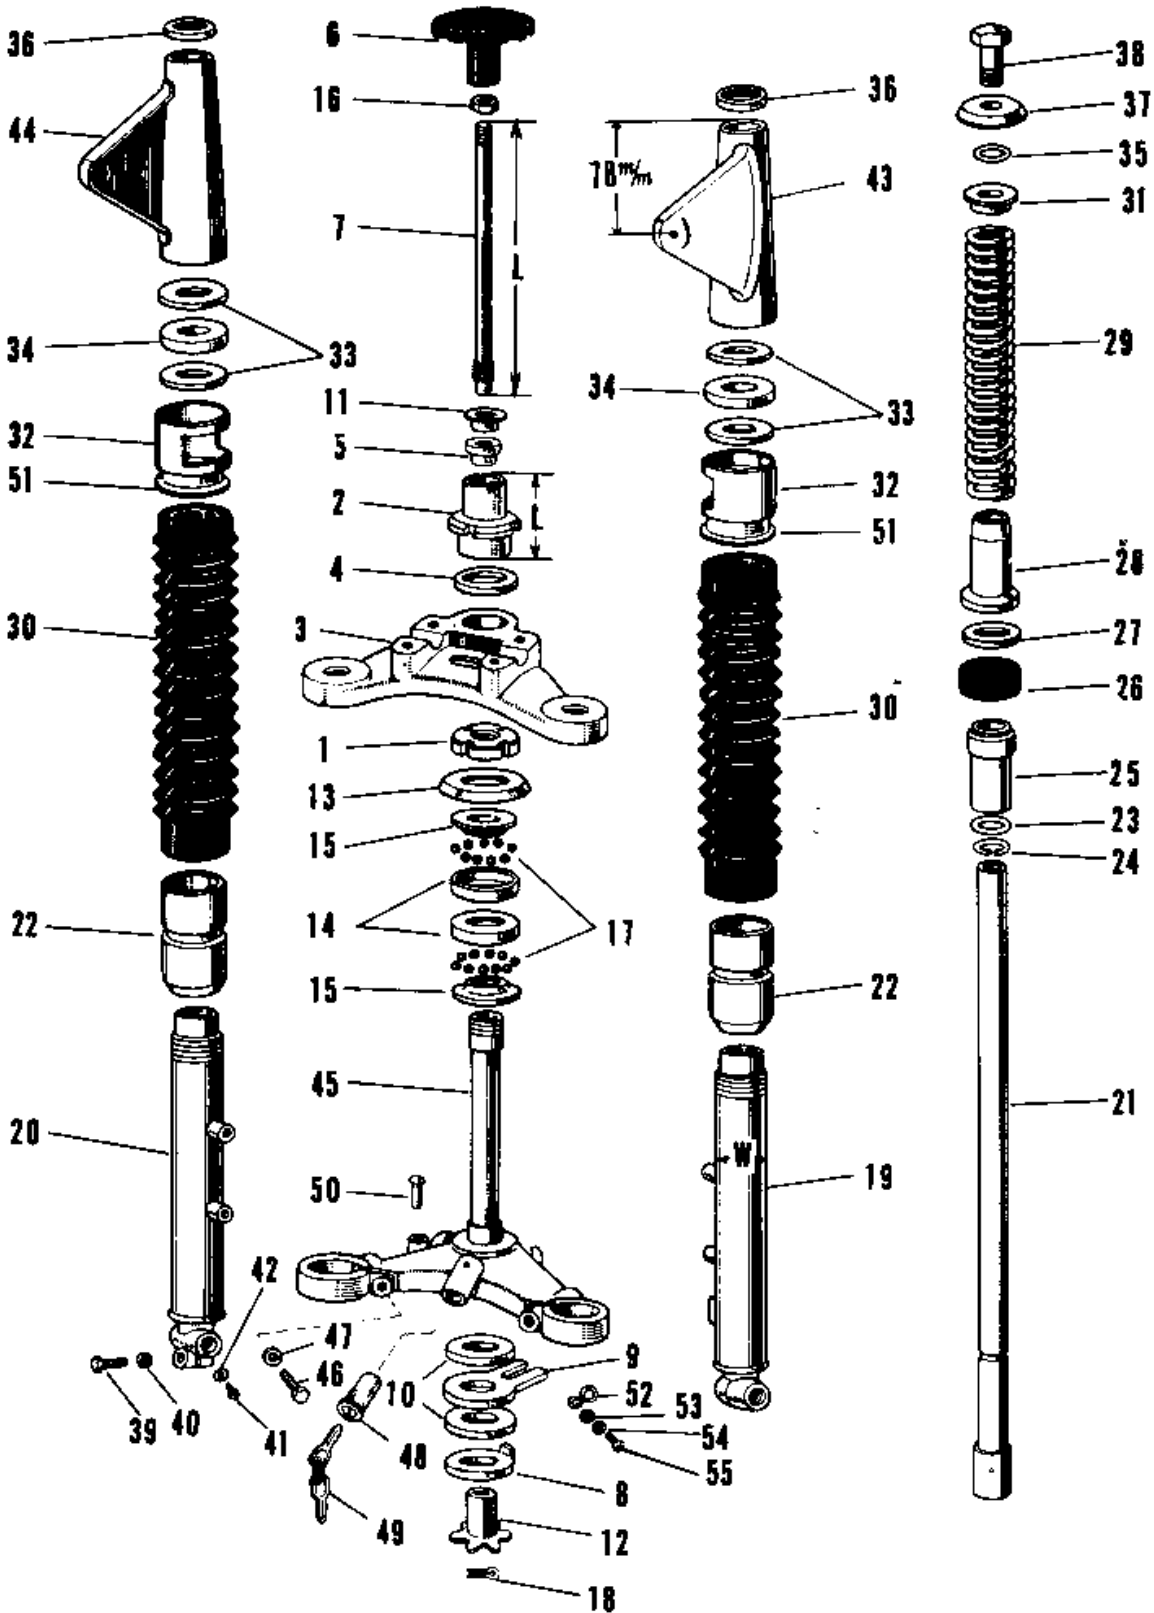

1967 Avenger SS PARTS DIAGRAM

FRONT FORK A1-A7SS 1

1967 Avenger SS PARTS LIST

FRONT FORK A1-A7SS 1

ITEM NAME	PART NUMBER	QUANTITY
NUT STEERING STEM LCK (Ref # 1)	92090-007	1
NUT STEERING STEM (Ref # 2)	92090-008	1
HEAD STEERING STEM (Ref # 3)	44039-015	1
WASHER STEERING STEM (Ref # 4)	46100-001	1
BUSH STRNG DAMPER ROD (Ref # 5)	46103-001	1
KNOB STEERING DAMPER (Ref # 6)	46101-001	1
ROD STEERING DAMPER (Ref # 7)	46102-001	1
DISC STTERING DAMPER (Ref # 8)	46106-001	1
STOPPER STEERING DAMP (Ref # 9)	46105-001	1
DISC STRNG DAMP FRCTN (Ref # 10)	46104-001	2
WASHER STRNG DAMP NUT (Ref # 11)	46108-001	1
SPRING FRICTION DISC (Ref # 12)	46123-001	1
CAP STEERING STEM (Ref # 13)	46098-006	1
RACE STRNG STEM BERNG (Ref # 14)	92048-006	2
CONE STRNG STEM BERNG (Ref # 15)	92047-006	2
NUT STEERING DAMP LCK (Ref # 16)	92016-001	1
BALL STEEL 1/4' (Ref # 17)	600A0800	38
PIN COTTER 2.0X15 (Ref # 18)	550D2015	1
FRONT FORK ASSY C.RED (Ref # 3,19~4)	44001-050-24	1
FORK-FRONT,C.BLUE (Ref # 3,19~4)	44001-050-27	1
TUBE,LH,FORK OUTER (Ref # 19)	44005-013	1
TUBE,RH,FORK OUTER (Ref # 20)	44006-011	1
TUBE FORK INNER (Ref # 21)	44013-015	2
NUT FORK OUTER TUBE (Ref # 22)	44007-010	2
'O' RING OUTER TUBE (Ref # 23)	44046-016	2
CIRCLIP Z8MM (Ref # 24)	481J2800	2
GUIDE FORK INNER TUBE (Ref # 25)	44015-006	2
OIL SEAL FORK (Ref # 26)	44009-005	2
WASHER (Ref # 27)	44043-020	2

1967 Avenger SS PARTS LIST

FRONT FORK A1-A7SS 1

ITEM NAME	PART NUMBER	QUANTITY
SCREW RIVET (Ref # 50)	92099-001	1
HOLDER DUST COVER (Ref # 51)	44035-001	2
CLAMP CABLE (Ref # 52)	92037-026	1
WASHER PLAIN 6MM (Ref # 53)	410B0600	1
WASHER SPRING 6MM (Ref # 54)	461F0600	1
SCREW PAN HEAD 6X16 (Ref # 55)	220B0616	1