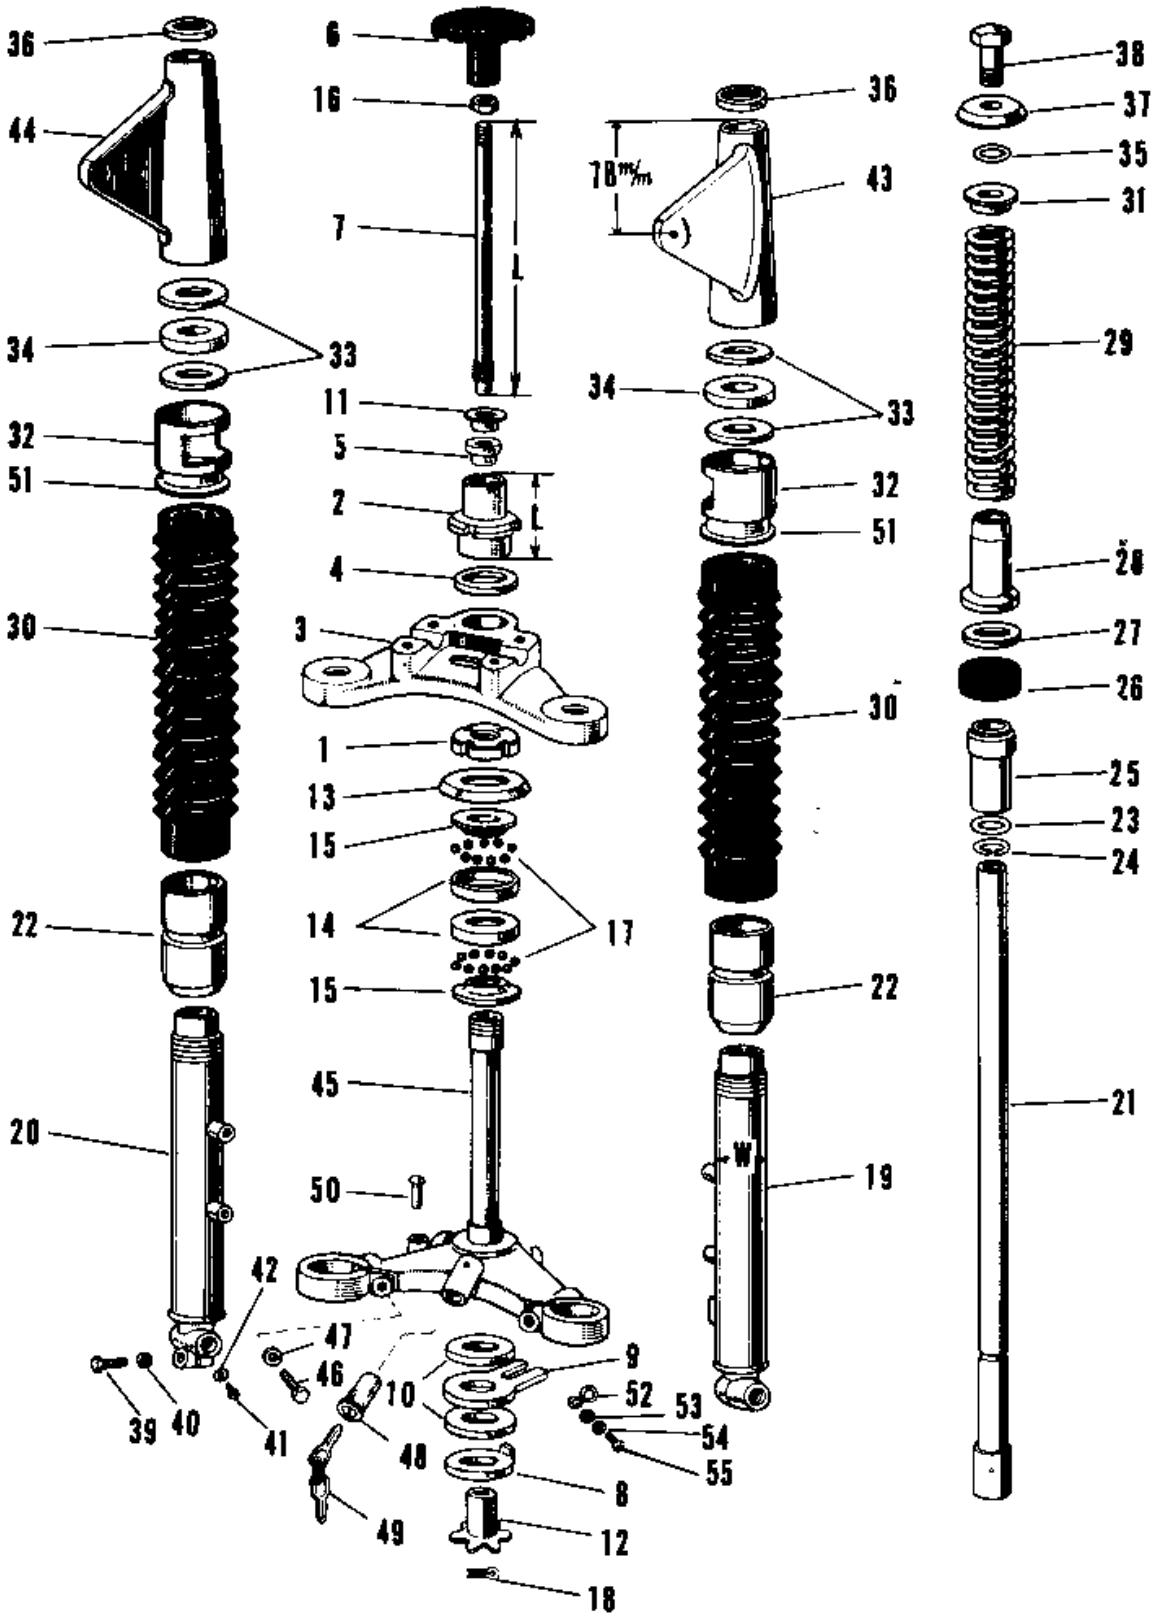

# 1970 A7SS-A PARTS DIAGRAM

FRONT FORK A1-A7SS 1

# 1970 A7SS-A PARTS LIST

## FRONT FORK A1-A7SS 1

ITEM NAME	PART NUMBER	QUANTITY
NUT STEERING STEM LCK (Ref # 1)	92090-007	1
NUT STEERING STEM (Ref # 2)	92090-008	1
HEAD STEERING STEM (Ref # 3)	44039-015	1
WASHER STEERING STEM (Ref # 4)	46100-001	1
BUSH STRNG DAMPER ROD (Ref # 5)	46103-001	1
KNOB STEERING DAMPER (Ref # 6)	46101-001	1
ROD STEERING DAMPER (Ref # 7)	46102-001	1
DISC STTERING DAMPER (Ref # 8)	46106-001	1
STOPPER STEERING DAMP (Ref # 9)	46105-001	1
DISC STRNG DAMP FRCTN (Ref # 10)	46104-001	2
WASHER STRNG DAMP NUT (Ref # 11)	46108-001	1
SPRING FRICTION DISC (Ref # 12)	46123-001	1
CAP STEERING STEM (Ref # 13)	46098-006	1
RACE STRNG STEM BERNG (Ref # 14)	92048-006	2
CONE STRNG STEM BERNG (Ref # 15)	92047-006	2
NUT STEERING DAMP LCK (Ref # 16)	92016-001	1
BALL STEEL 1/4' (Ref # 17)	600A0800	38
PIN COTTER 2.0X15 (Ref # 18)	550D2015	1
FRONT FORK ASSY C.RED (Ref # 3,19~4)	44001-050-24	1
FORK-FRONT,C.BLUE (Ref # 3,19~4)	44001-050-27	1
TUBE,LH,FORK OUTER (Ref # 19)	44005-013	1
TUBE,RH,FORK OUTER (Ref # 20)	44006-011	1
TUBE FORK INNER (Ref # 21)	44013-015	2
NUT FORK OUTER TUBE (Ref # 22)	44007-010	2
'O' RING OUTER TUBE (Ref # 23)	44046-016	2
CIRCLIP Z8MM (Ref # 24)	481J2800	2
GUIDE FORK INNER TUBE (Ref # 25)	44015-006	2
OIL SEAL FORK (Ref # 26)	44009-005	2
WASHER (Ref # 27)	44043-020	2

## FRONT FORK A1-A7SS 1

ITEM NAME	PART NUMBER	QUANTITY
SCREW RIVET (Ref # 50)	92099-001	1
HOLDER DUST COVER (Ref # 51)	44035-001	2
CLAMP CABLE (Ref # 52)	92037-026	1
WASHER PLAIN 6MM (Ref # 53)	410B0600	1
WASHER SPRING 6MM (Ref # 54)	461F0600	1
SCREW PAN HEAD 6X16 (Ref # 55)	220B0616	1