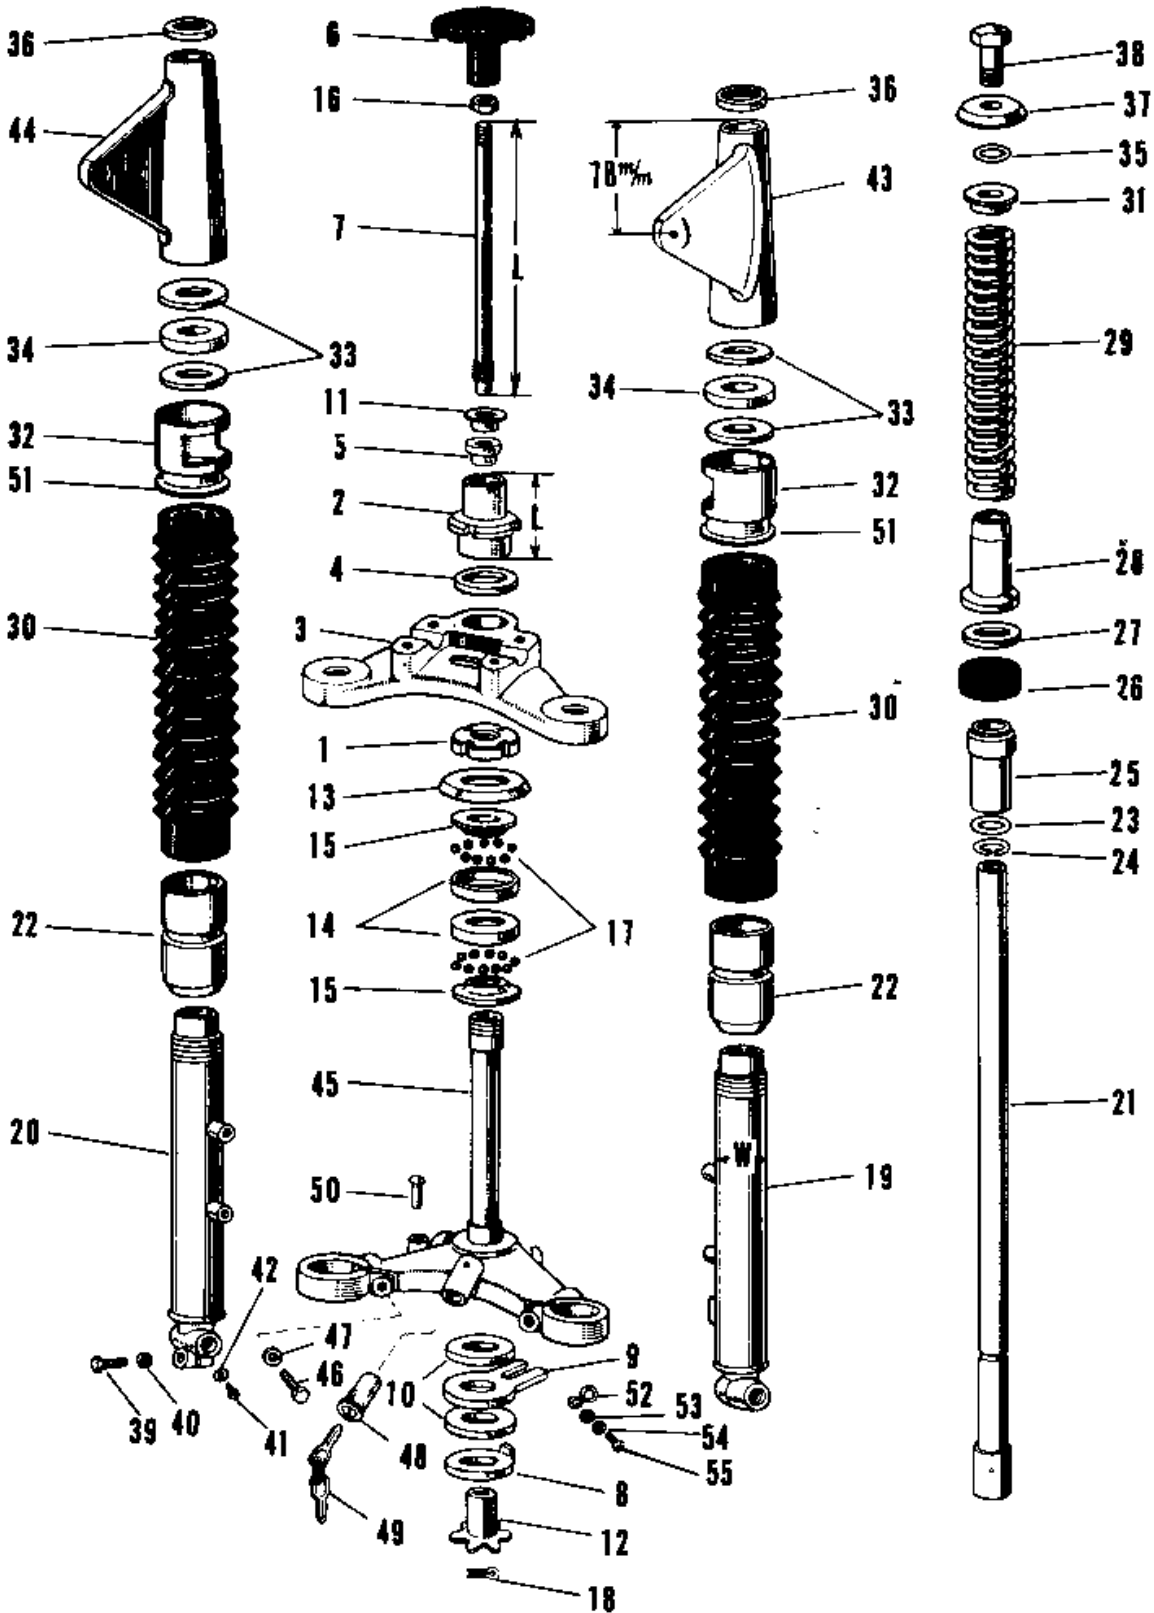

# 1971 A7SS-B PARTS DIAGRAM

FRONT FORK A1-A7SS 1

# 1971 A7SS-B PARTS LIST

## FRONT FORK A1-A7SS 1

ITEM NAME	PART NUMBER	QUANTITY
NUT STEERING STEM LCK (Ref # 1)	92090-007	1
NUT STEERING STEM (Ref # 2)	92090-008	1
HEAD STEERING STEM (Ref # 3)	44039-015	1
WASHER STEERING STEM (Ref # 4)	46100-001	1
BUSH STRNG DAMPER ROD (Ref # 5)	46103-001	1
KNOB STEERING DAMPER (Ref # 6)	46101-001	1
ROD STEERING DAMPER (Ref # 7)	46102-001	1
DISC STTERING DAMPER (Ref # 8)	46106-001	1
STOPPER STEERING DAMP (Ref # 9)	46105-001	1
DISC STRNG DAMP FRCTN (Ref # 10)	46104-001	2
WASHER STRNG DAMP NUT (Ref # 11)	46108-001	1
SPRING FRICTION DISC (Ref # 12)	46123-001	1
CAP STEERING STEM (Ref # 13)	46098-006	1
RACE STRNG STEM BERNG (Ref # 14)	92048-006	2
CONE STRNG STEM BERNG (Ref # 15)	92047-006	2
NUT STEERING DAMP LCK (Ref # 16)	92016-001	1
BALL STEEL 1/4' (Ref # 17)	600A0800	38
PIN COTTER 2.0X15 (Ref # 18)	550D2015	1
FRONT FORK ASSY C.RED (Ref # 3,19~4)	44001-050-24	1
FORK-FRONT,C.BLUE (Ref # 3,19~4)	44001-050-27	1
TUBE,LH,FORK OUTER (Ref # 19)	44005-013	1
TUBE,RH,FORK OUTER (Ref # 20)	44006-011	1
TUBE FORK INNER (Ref # 21)	44013-015	2
NUT FORK OUTER TUBE (Ref # 22)	44007-010	2
'O' RING OUTER TUBE (Ref # 23)	44046-016	2
CIRCLIP Z8MM (Ref # 24)	481J2800	2
GUIDE FORK INNER TUBE (Ref # 25)	44015-006	2
OIL SEAL FORK (Ref # 26)	44009-005	2
WASHER (Ref # 27)	44043-020	2

## FRONT FORK A1-A7SS 1

ITEM NAME	PART NUMBER	QUANTITY
SCREW RIVET (Ref # 50)	92099-001	1
HOLDER DUST COVER (Ref # 51)	44035-001	2
CLAMP CABLE (Ref # 52)	92037-026	1
WASHER PLAIN 6MM (Ref # 53)	410B0600	1
WASHER SPRING 6MM (Ref # 54)	461F0600	1
SCREW PAN HEAD 6X16 (Ref # 55)	220B0616	1