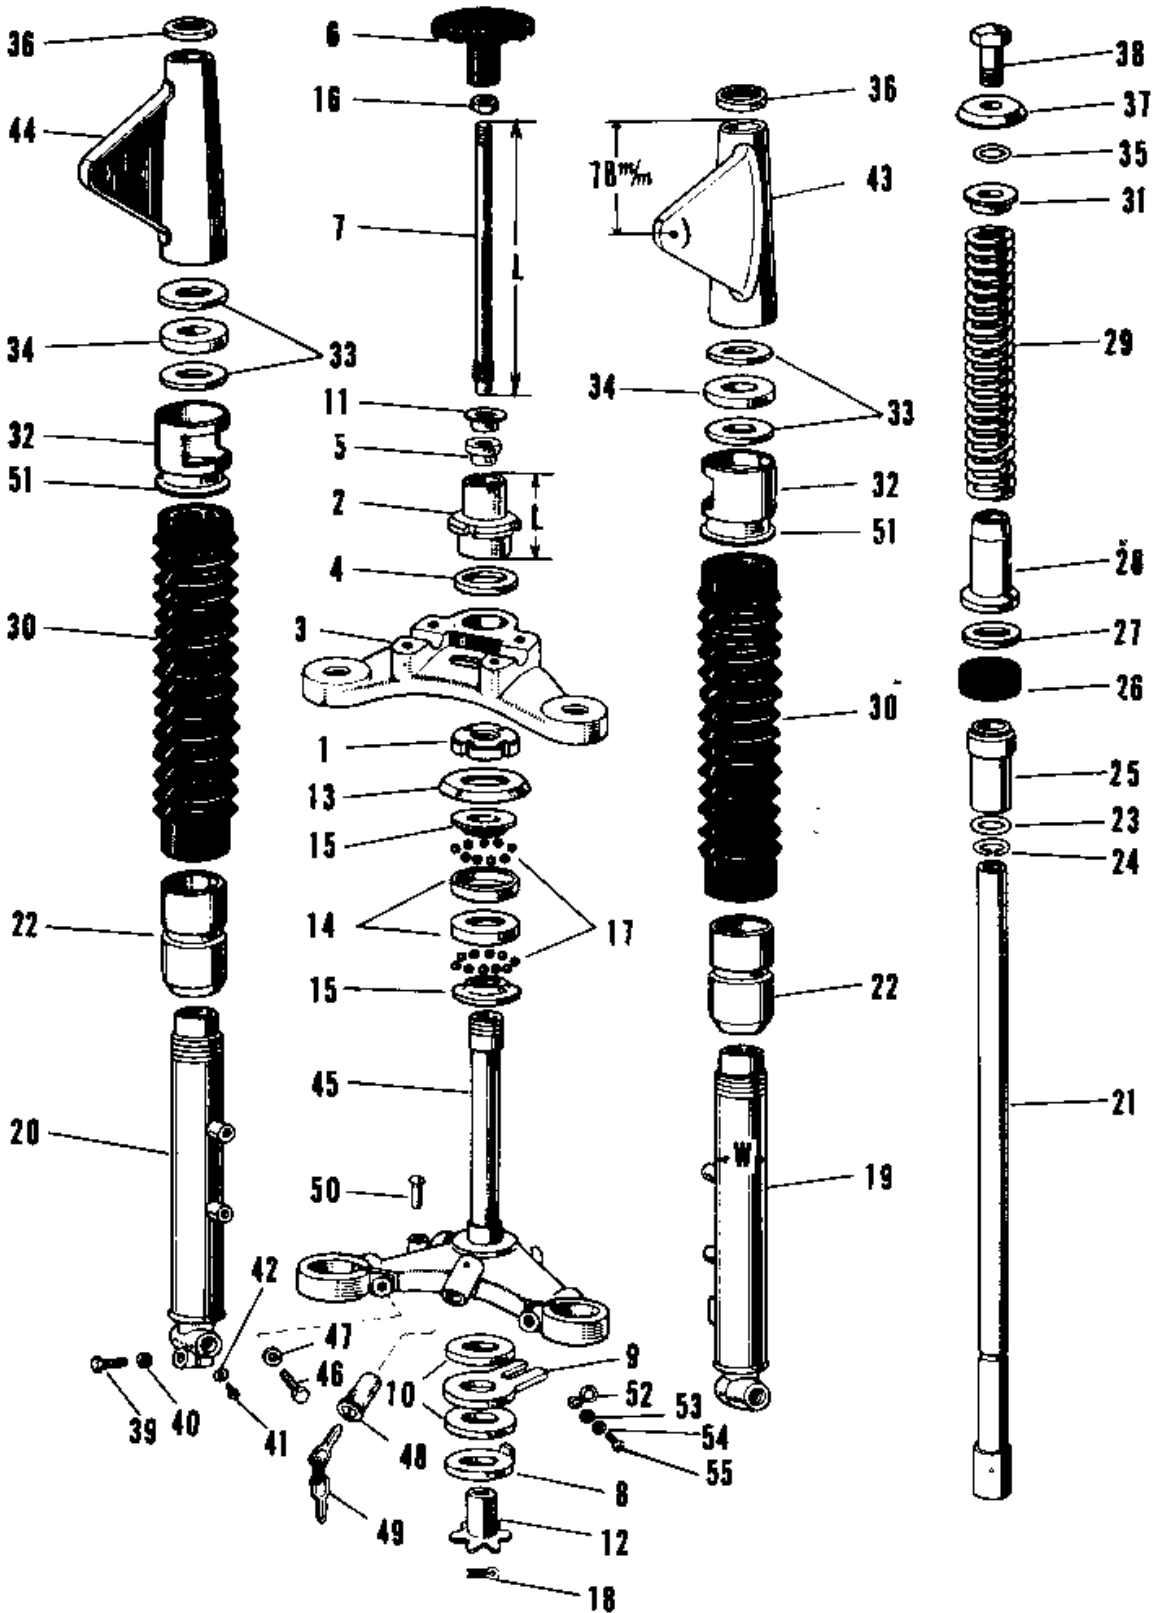

1971 A7SS-B PARTS DIAGRAM

FRONT FORK A1-A7SS 1

1971 A7SS-B PARTS LIST

FRONT FORK A1-A7SS 1

ITEM NAME	PART NUMBER	QUANTITY
NUT STEERING STEM LCK (Ref # 1)	92090-007	1
NUT STEERING STEM (Ref # 2)	92090-008	1
HEAD STEERING STEM (Ref # 3)	44039-015	1
WASHER STEERING STEM (Ref # 4)	46100-001	1
BUSH STRNG DAMPER ROD (Ref # 5)	46103-001	1
KNOB STEERING DAMPER (Ref # 6)	46101-001	1
ROD STEERING DAMPER (Ref # 7)	46102-001	1
DISC STTERING DAMPER (Ref # 8)	46106-001	1
STOPPER STEERING DAMP (Ref # 9)	46105-001	1
DISC STRNG DAMP FRCTN (Ref # 10)	46104-001	2
WASHER STRNG DAMP NUT (Ref # 11)	46108-001	1
SPRING FRICTION DISC (Ref # 12)	46123-001	1
CAP STEERING STEM (Ref # 13)	46098-006	1
RACE STRNG STEM BERNG (Ref # 14)	92048-006	2
CONE STRNG STEM BERNG (Ref # 15)	92047-006	2
NUT STEERING DAMP LCK (Ref # 16)	92016-001	1
BALL STEEL 1/4' (Ref # 17)	600A0800	38
PIN COTTER 2.0X15 (Ref # 18)	550D2015	1
FRONT FORK ASSY C.RED (Ref # 3,19~4)	44001-050-24	1
FORK-FRONT,C.BLUE (Ref # 3,19~4)	44001-050-27	1
TUBE,LH,FORK OUTER (Ref # 19)	44005-013	1
TUBE,RH,FORK OUTER (Ref # 20)	44006-011	1
TUBE FORK INNER (Ref # 21)	44013-015	2
NUT FORK OUTER TUBE (Ref # 22)	44007-010	2
'O' RING OUTER TUBE (Ref # 23)	44046-016	2
CIRCLIP Z8MM (Ref # 24)	481J2800	2
GUIDE FORK INNER TUBE (Ref # 25)	44015-006	2
OIL SEAL FORK (Ref # 26)	44009-005	2
WASHER (Ref # 27)	44043-020	2

1971 A7SS-B PARTS LIST

FRONT FORK A1-A7SS 1

ITEM NAME	PART NUMBER	QUANTITY
SCREW RIVET (Ref # 50)	92099-001	1
HOLDER DUST COVER (Ref # 51)	44035-001	2
CLAMP CABLE (Ref # 52)	92037-026	1
WASHER PLAIN 6MM (Ref # 53)	410B0600	1
WASHER SPRING 6MM (Ref # 54)	461F0600	1
SCREW PAN HEAD 6X16 (Ref # 55)	220B0616	1