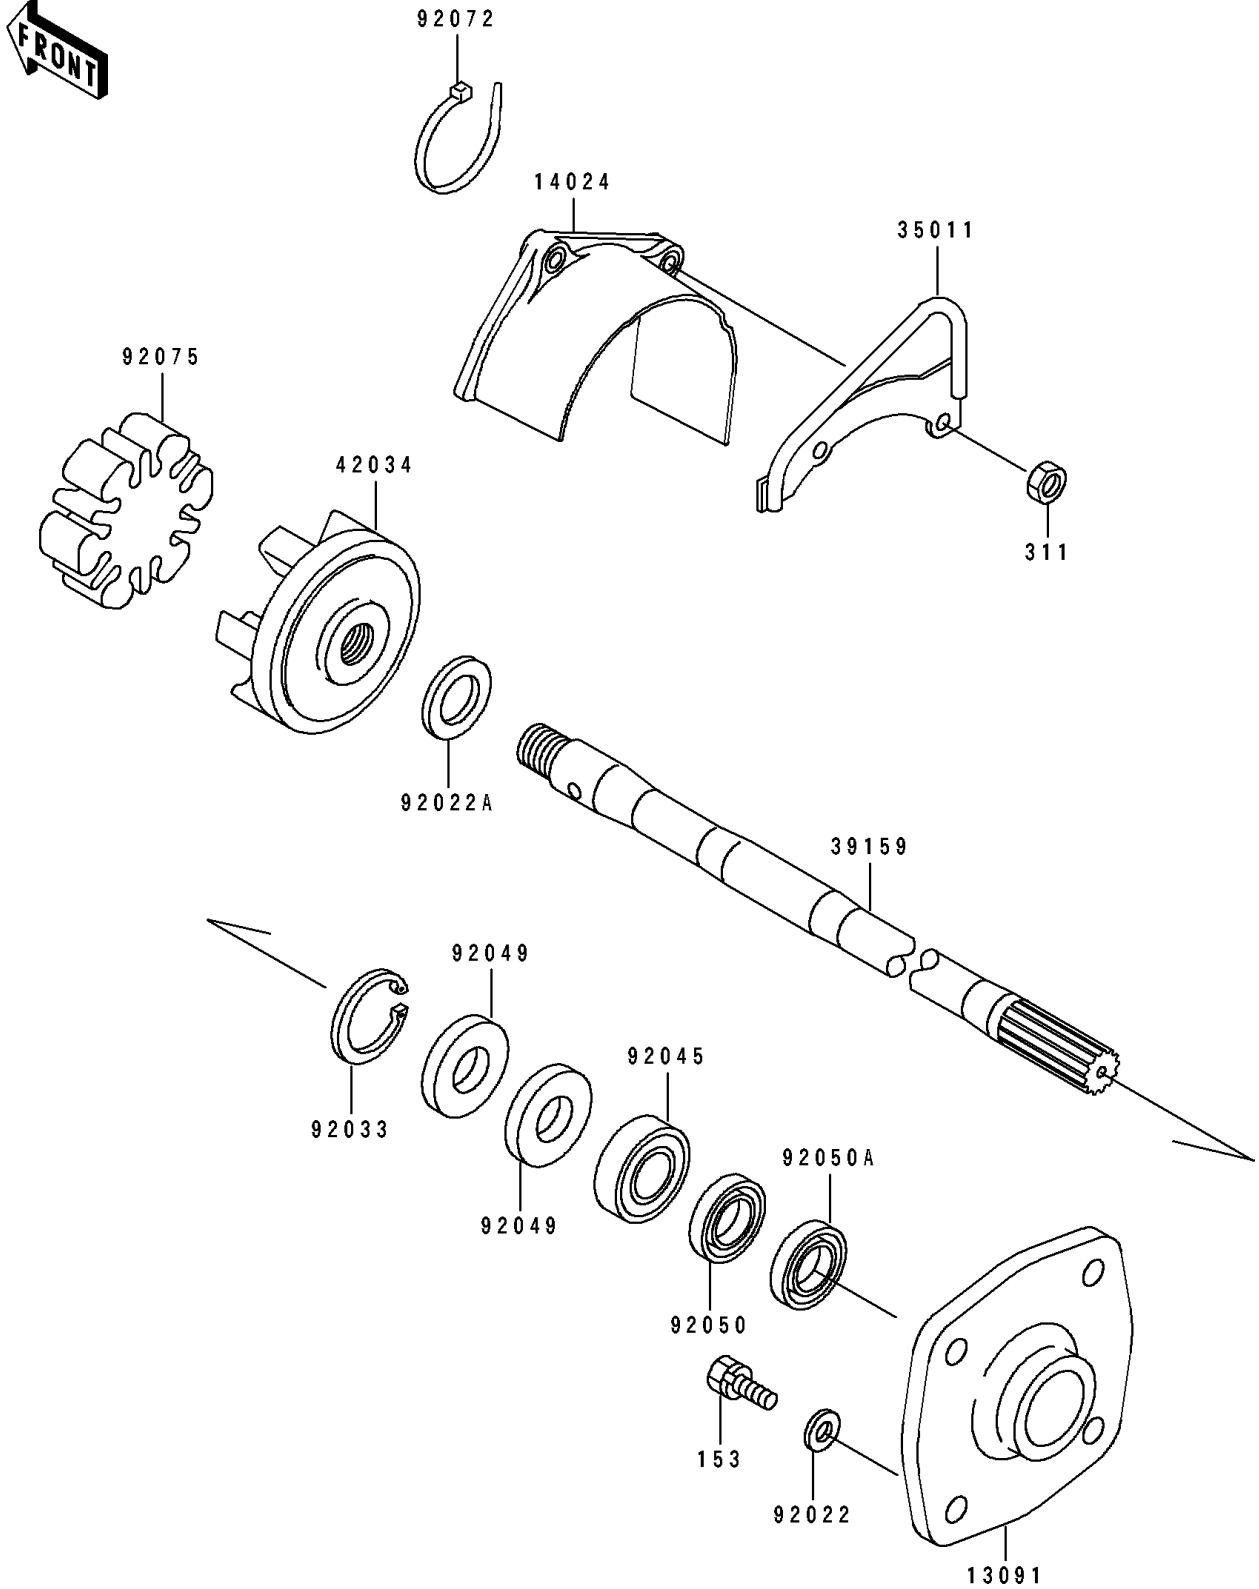

1992 750 SX PARTS DIAGRAM

Drive Shaft

E3134

1992 750 SX PARTS LIST

Drive Shaft

ITEM NAME	PART NUMBER	QUANTITY
HOLDER (Ref # 13091)	13091-3730	1
COVER,COUPLING (Ref # 14024)	14024-3728	1
STAY (Ref # 35011)	35011-3704	1
SHAFT-DRIVE (Ref # 39159)	39159-3714	1
COUPLING (Ref # 42034)	42034-3705	1
WASHER,8.2X18X1.5 (Ref # 92022)	92022-1964	4
WASHER,18X26X2.0 (Ref # 92022A)	92022-3728	1
RING-SNAP,42MM (Ref # 92033)	92033-3713	1
BEARING-BALL,60042RD (Ref # 92045)	92045-3705	1
SEAL-OIL,S620426 (Ref # 92049)	92049-3707	2
SEAL-OIL,SCY20368 (Ref # 92050)	92050-502	1
SEAL-OIL,SC20367 (Ref # 92050A)	92050-503	1
BAND (Ref # 92072)	92072-3778	2
DAMPER,COUPLING (Ref # 92075)	92075-520	1
BOLT-WS-SMALL (Ref # 153)	153R0825	4
NUT-HEX,6MM (Ref # 311)	311R0600	2