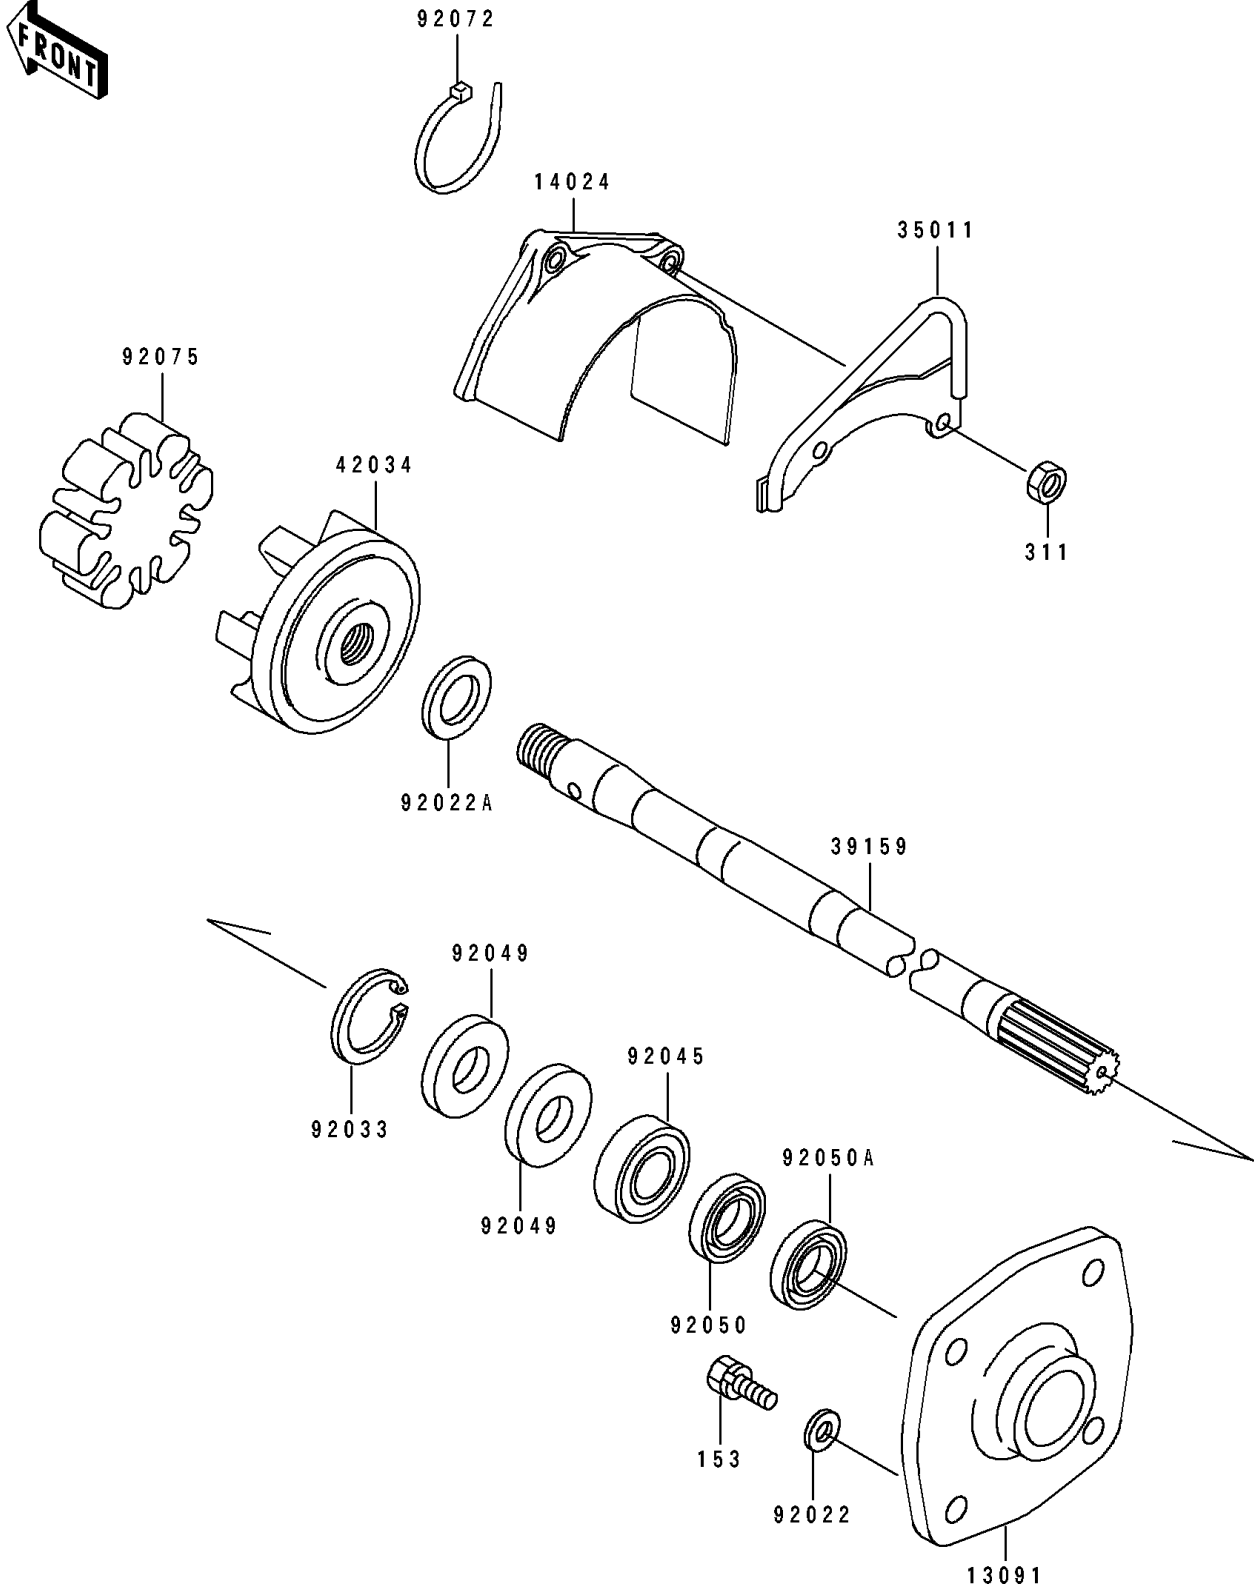

1993 750 SX PARTS DIAGRAM

Drive Shaft

E3134

1993 750 SX PARTS LIST

Drive Shaft

ITEM NAME	PART NUMBER	QUANTITY
HOLDER (Ref # 13091)	13091-3730	1
COVER,COUPLING (Ref # 14024)	14024-3728	1
STAY (Ref # 35011)	35011-3704	1
SHAFT-DRIVE (Ref # 39159)	39159-3714	1
COUPLING (Ref # 42034)	42034-3705	1
WASHER,8.2X18X1.5 (Ref # 92022)	92022-1964	4
WASHER,18X26X2.0 (Ref # 92022A)	92022-3728	1
RING-SNAP,42MM (Ref # 92033)	92033-3713	1
BEARING-BALL,60042RD (Ref # 92045)	92045-3705	1
SEAL-OIL,S620426 (Ref # 92049)	92049-3707	2
SEAL-OIL,SCY20368 (Ref # 92050)	92050-502	1
SEAL-OIL,SC20367 (Ref # 92050A)	92050-503	1
BAND (Ref # 92072)	92072-3778	2
DAMPER,COUPLING (Ref # 92075)	92075-520	1
BOLT-WS-SMALL (Ref # 153)	153R0825	4
NUT-HEX,6MM (Ref # 311)	311R0600	2