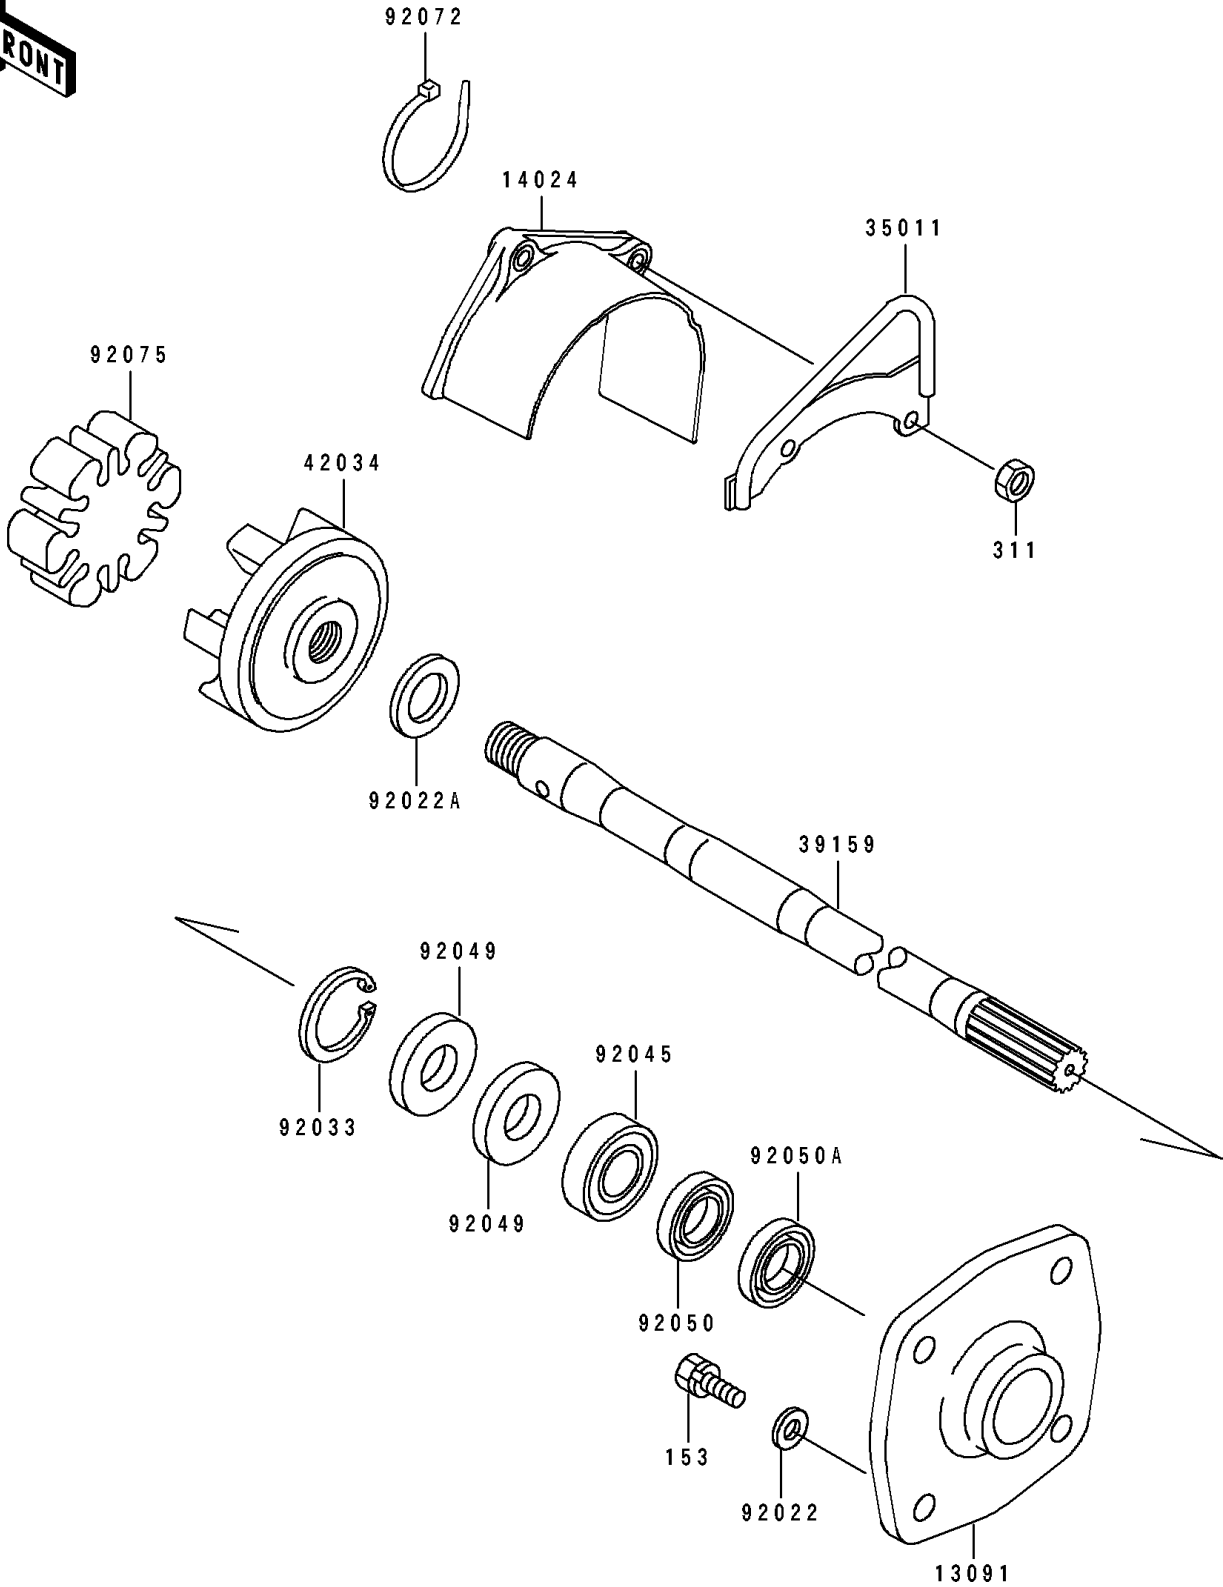

1994 750 SX PARTS DIAGRAM

Drive Shaft

E3134

1994 750 SX PARTS LIST

Drive Shaft

ITEM NAME	PART NUMBER	QUANTITY
HOLDER (Ref # 13091)	13091-3730	1
COVER,COUPLING (Ref # 14024)	14024-3728	1
STAY (Ref # 35011)	35011-3704	1
SHAFT-DRIVE (Ref # 39159)	39159-3714	1
COUPLING (Ref # 42034)	42034-3705	1
WASHER,8.2X18X1.5 (Ref # 92022)	92022-1964	4
WASHER,18X26X2.0 (Ref # 92022A)	92022-3728	1
RING-SNAP,42MM (Ref # 92033)	92033-3713	1
BEARING-BALL,60042RD (Ref # 92045)	92045-3705	1
SEAL-OIL,S620426 (Ref # 92049)	92049-3707	2
SEAL-OIL,SCY20368 (Ref # 92050)	92050-502	1
SEAL-OIL,SC20367 (Ref # 92050A)	92050-503	1
BAND (Ref # 92072)	92072-3778	2
DAMPER,COUPLING (Ref # 92075)	92075-520	1
BOLT-WS-SMALL (Ref # 153)	153R0825	4
NUT-HEX,6MM (Ref # 311)	311R0600	2