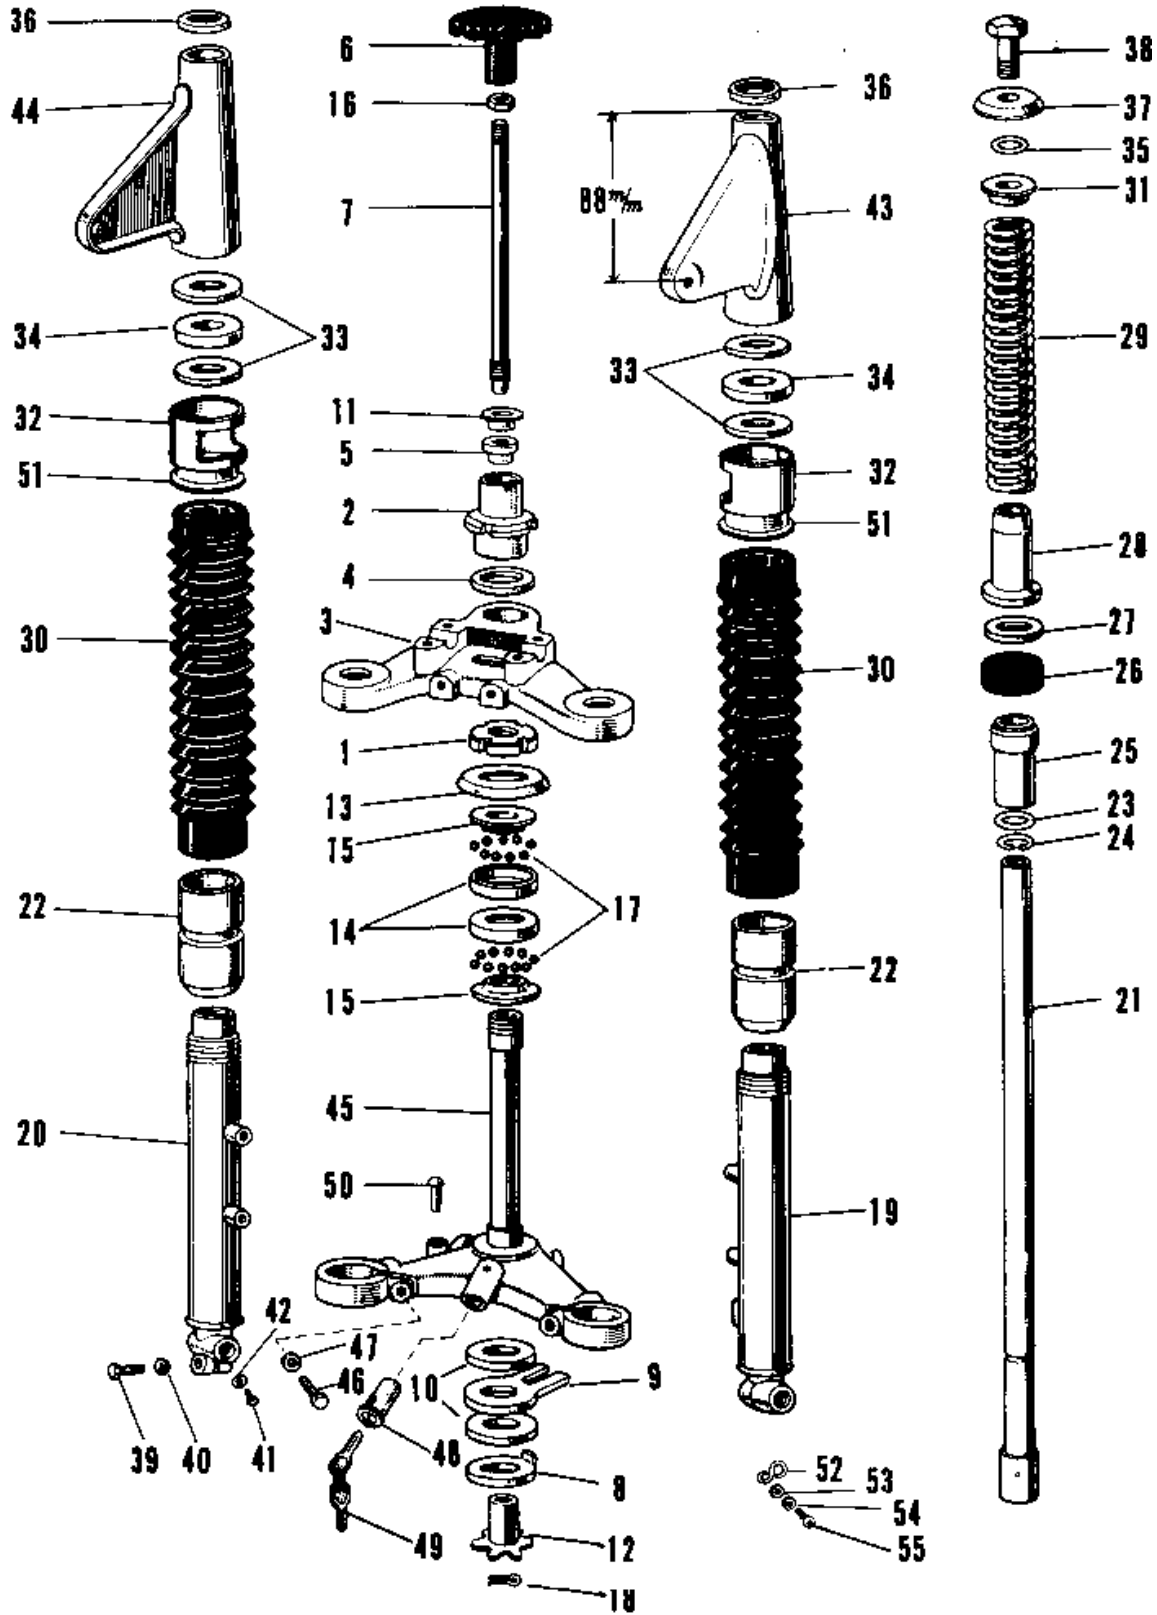

# 1967 A1SS PARTS DIAGRAM

FRONT FORK A1-A7SS 2

## FRONT FORK A1-A7SS 2

ITEM NAME	PART NUMBER	QUANTITY
SPRING FORK (Ref # 29)	44026-013	2
COVER FORK DUST (Ref # 30)	44027-006	2
GUIDE FORK SPRING (Ref # 31)	44028-009	2
GUIDE FORK COVER (Ref # 32)	44030-005	2
WASHER FORK COVER (Ref # 33)	44043-021	4
GASKET FORK COVER (Ref # 34)	44045-019	2
'O' RING FORK BOLT (Ref # 35)	44046-006	2
CAP FORK COVER (Ref # 36)	44032-001	2
WASHER FORK BOLT (Ref # 37)	44043-029	2
BOLT FORK FITTING (Ref # 38)	44041-011	2
BOLT-SMALL-UPSET,8X30 (Ref # 39)	115G0830	1
WASHER SPRING 8MM (Ref # 40)	461F0800	1
SCREW PAN HEAD 4X8 (Ref # 41)	220B0408	2
SCREW PAN HEAD 4X8 (Ref # 41)	220B0408	2
GASKET FORK DRAIN PLG (Ref # 42)	44045-002	2
COVER L.H FORK BLACK (Ref # 43)	44033-021-10	1
COVER R.H FORK BLACK (Ref # 44)	44034-020-10	1
STEM STEERING (Ref # 45)	44037-015	1
BOLT PINCH (Ref # 46)	44041-010	2
WASHER SPRING 10MM (Ref # 47)	461F1000	2
UNAVAILABLE IN PRICE BOOK (Ref # 48, 49)	27017-011	1
UNAVAILABLE IN PRICE BOOK (Ref # 49)	27018-008	1
UNAVAILABLE IN PRICE BOOK (Ref # 49)	27018-008	1
UNAVAILABLE IN PRICE BOOK (Ref # 49)	27018-008	1
UNAVAILABLE IN PRICE BOOK (Ref # 49)	27018-008	1
UNAVAILABLE IN PRICE BOOK (Ref # 49)	27018-008	1
UNAVAILABLE IN PRICE BOOK (Ref # 50)	92008-006	1
HOLDER DUST COVER (Ref # 51)	44035-001	2
CLAMP CABLE (Ref # 52)	92037-026	1