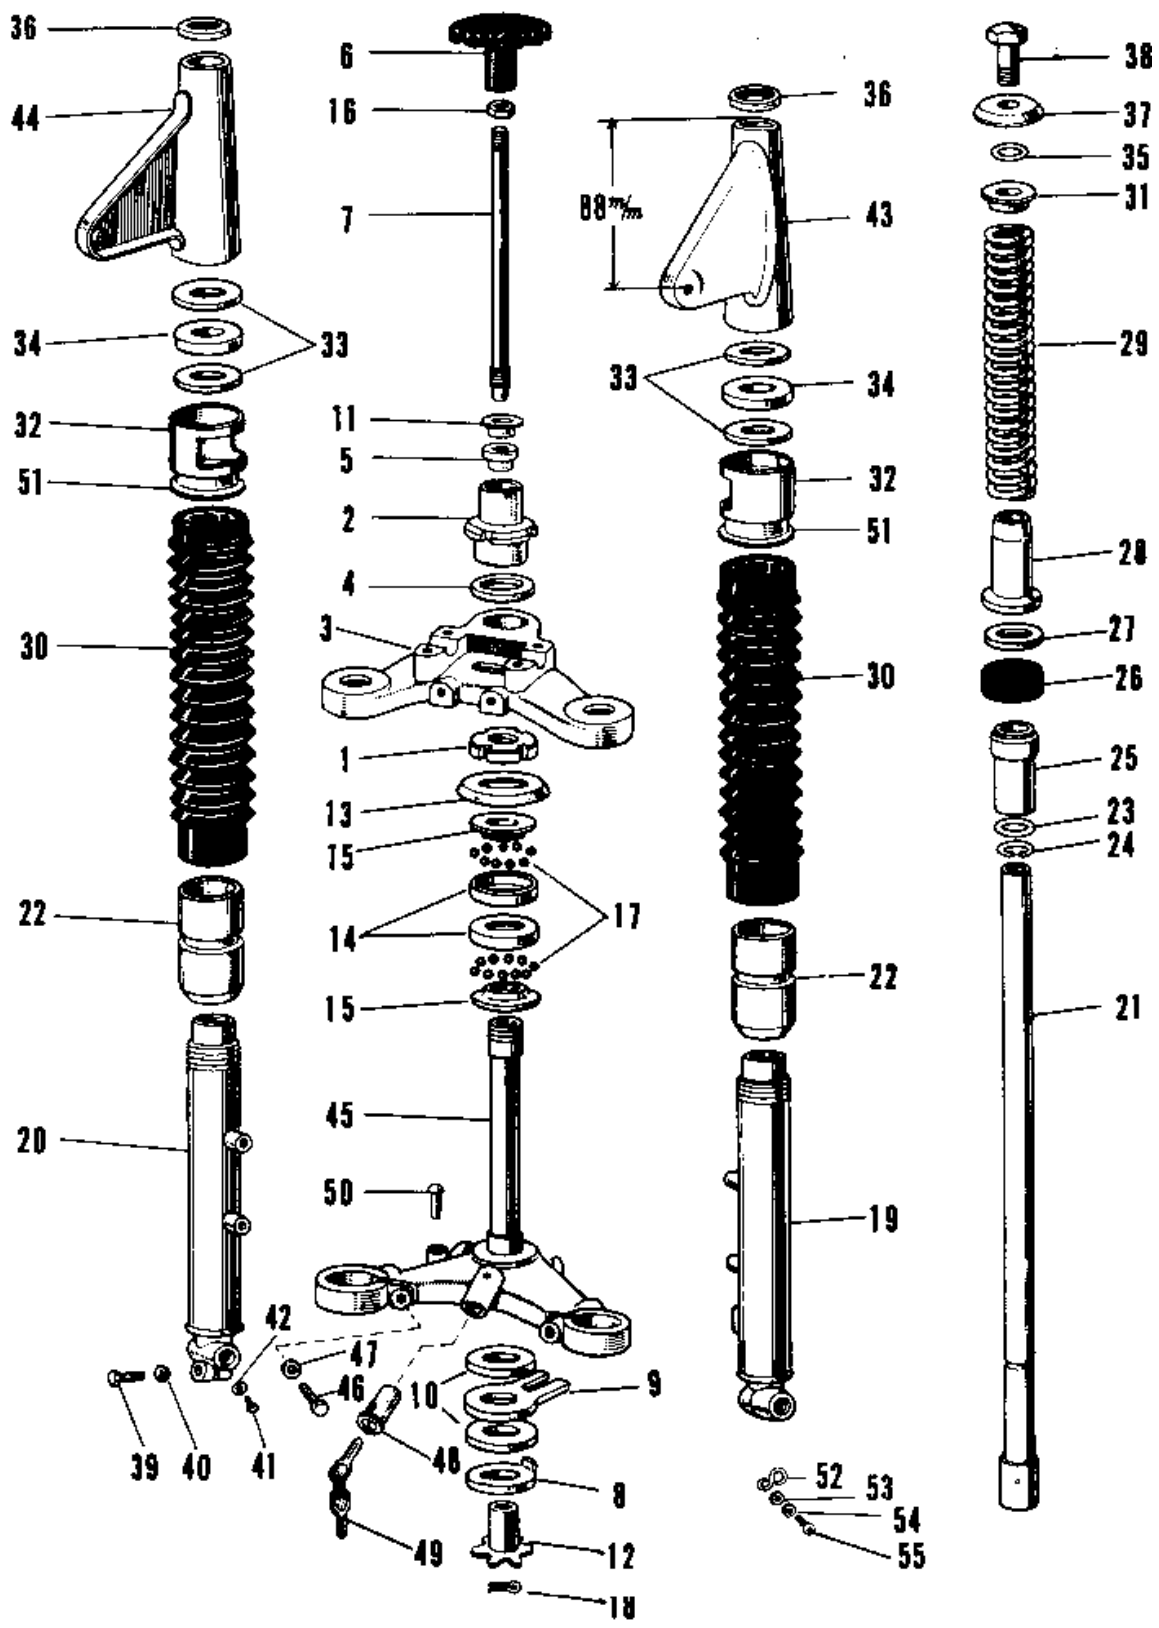

# 1967 Avenger PARTS DIAGRAM

FRONT FORK A1-A7SS 2

# 1967 Avenger PARTS LIST

## FRONT FORK A1-A7SS 2

ITEM NAME	PART NUMBER	QUANTITY
SPRING FORK (Ref # 29)	44026-013	2
COVER FORK DUST (Ref # 30)	44027-006	2
GUIDE FORK SPRING (Ref # 31)	44028-009	2
GUIDE FORK COVER (Ref # 32)	44030-005	2
WASHER FORK COVER (Ref # 33)	44043-021	4
GASKET FORK COVER (Ref # 34)	44045-019	2
'O' RING FORK BOLT (Ref # 35)	44046-006	2
CAP FORK COVER (Ref # 36)	44032-001	2
WASHER FORK BOLT (Ref # 37)	44043-029	2
BOLT FORK FITTING (Ref # 38)	44041-011	2
BOLT-SMALL-UPSET,8X30 (Ref # 39)	115G0830	1
WASHER SPRING 8MM (Ref # 40)	461F0800	1
SCREW PAN HEAD 4X8 (Ref # 41)	220B0408	2
SCREW PAN HEAD 4X8 (Ref # 41)	220B0408	2
GASKET FORK DRAIN PLG (Ref # 42)	44045-002	2
COVER L.H FORK BLACK (Ref # 43)	44033-021-10	1
COVER R.H FORK BLACK (Ref # 44)	44034-020-10	1
STEM STEERING (Ref # 45)	44037-015	1
BOLT PINCH (Ref # 46)	44041-010	2
WASHER SPRING 10MM (Ref # 47)	461F1000	2
UNAVAILABLE IN PRICE BOOK (Ref # 48, 49)	27017-011	1
UNAVAILABLE IN PRICE BOOK (Ref # 49)	27018-008	1
UNAVAILABLE IN PRICE BOOK (Ref # 49)	27018-008	1
UNAVAILABLE IN PRICE BOOK (Ref # 49)	27018-008	1
UNAVAILABLE IN PRICE BOOK (Ref # 49)	27018-008	1
UNAVAILABLE IN PRICE BOOK (Ref # 49)	27018-008	1
UNAVAILABLE IN PRICE BOOK (Ref # 50)	92008-006	1
HOLDER DUST COVER (Ref # 51)	44035-001	2
CLAMP CABLE (Ref # 52)	92037-026	1