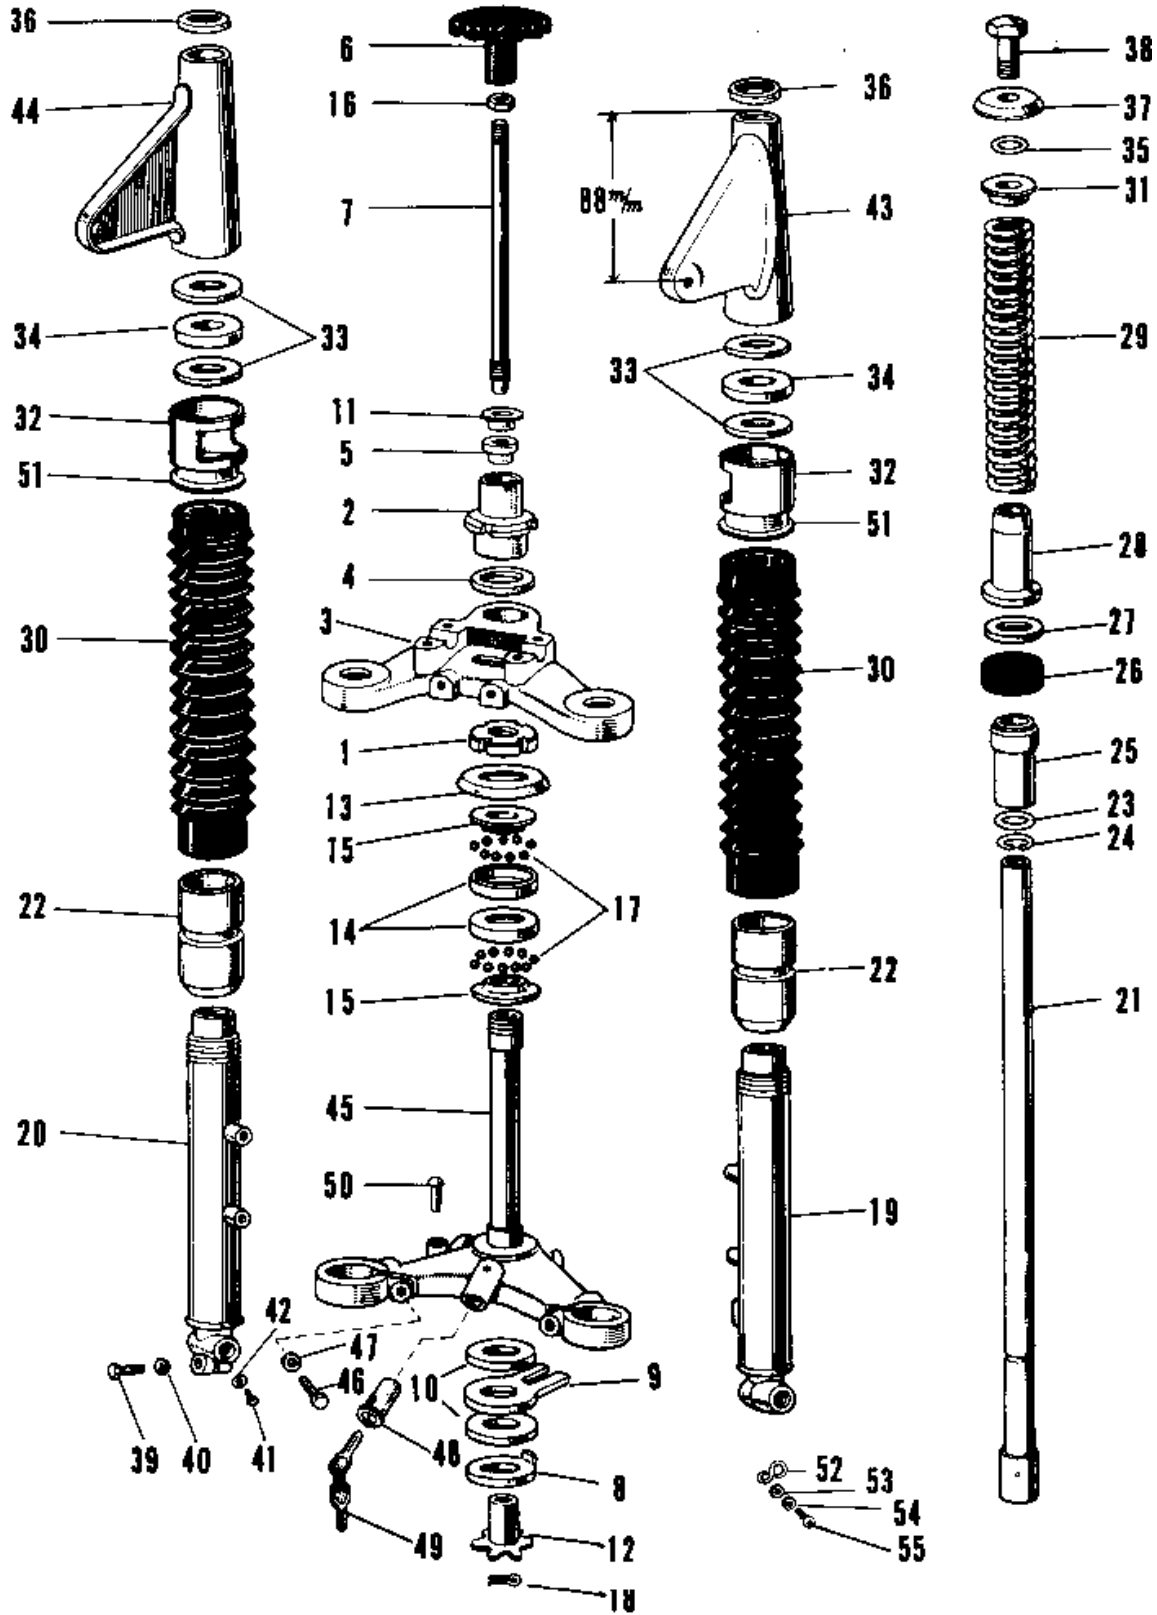

# 1967 Avenger SS PARTS DIAGRAM

FRONT FORK A1-A7SS 2

# 1967 Avenger SS PARTS LIST

## FRONT FORK A1-A7SS 2

ITEM NAME	PART NUMBER	QUANTITY
SPRING FORK (Ref # 29)	44026-013	2
COVER FORK DUST (Ref # 30)	44027-006	2
GUIDE FORK SPRING (Ref # 31)	44028-009	2
GUIDE FORK COVER (Ref # 32)	44030-005	2
WASHER FORK COVER (Ref # 33)	44043-021	4
GASKET FORK COVER (Ref # 34)	44045-019	2
'O' RING FORK BOLT (Ref # 35)	44046-006	2
CAP FORK COVER (Ref # 36)	44032-001	2
WASHER FORK BOLT (Ref # 37)	44043-029	2
BOLT FORK FITTING (Ref # 38)	44041-011	2
BOLT-SMALL-UPSET,8X30 (Ref # 39)	115G0830	1
WASHER SPRING 8MM (Ref # 40)	461F0800	1
SCREW PAN HEAD 4X8 (Ref # 41)	220B0408	2
SCREW PAN HEAD 4X8 (Ref # 41)	220B0408	2
GASKET FORK DRAIN PLG (Ref # 42)	44045-002	2
COVER L.H FORK BLACK (Ref # 43)	44033-021-10	1
COVER R.H FORK BLACK (Ref # 44)	44034-020-10	1
STEM STEERING (Ref # 45)	44037-015	1
BOLT PINCH (Ref # 46)	44041-010	2
WASHER SPRING 10MM (Ref # 47)	461F1000	2
UNAVAILABLE IN PRICE BOOK (Ref # 48, 49)	27017-011	1
UNAVAILABLE IN PRICE BOOK (Ref # 49)	27018-008	1
UNAVAILABLE IN PRICE BOOK (Ref # 49)	27018-008	1
UNAVAILABLE IN PRICE BOOK (Ref # 49)	27018-008	1
UNAVAILABLE IN PRICE BOOK (Ref # 49)	27018-008	1
UNAVAILABLE IN PRICE BOOK (Ref # 49)	27018-008	1
UNAVAILABLE IN PRICE BOOK (Ref # 50)	92008-006	1
HOLDER DUST COVER (Ref # 51)	44035-001	2
CLAMP CABLE (Ref # 52)	92037-026	1