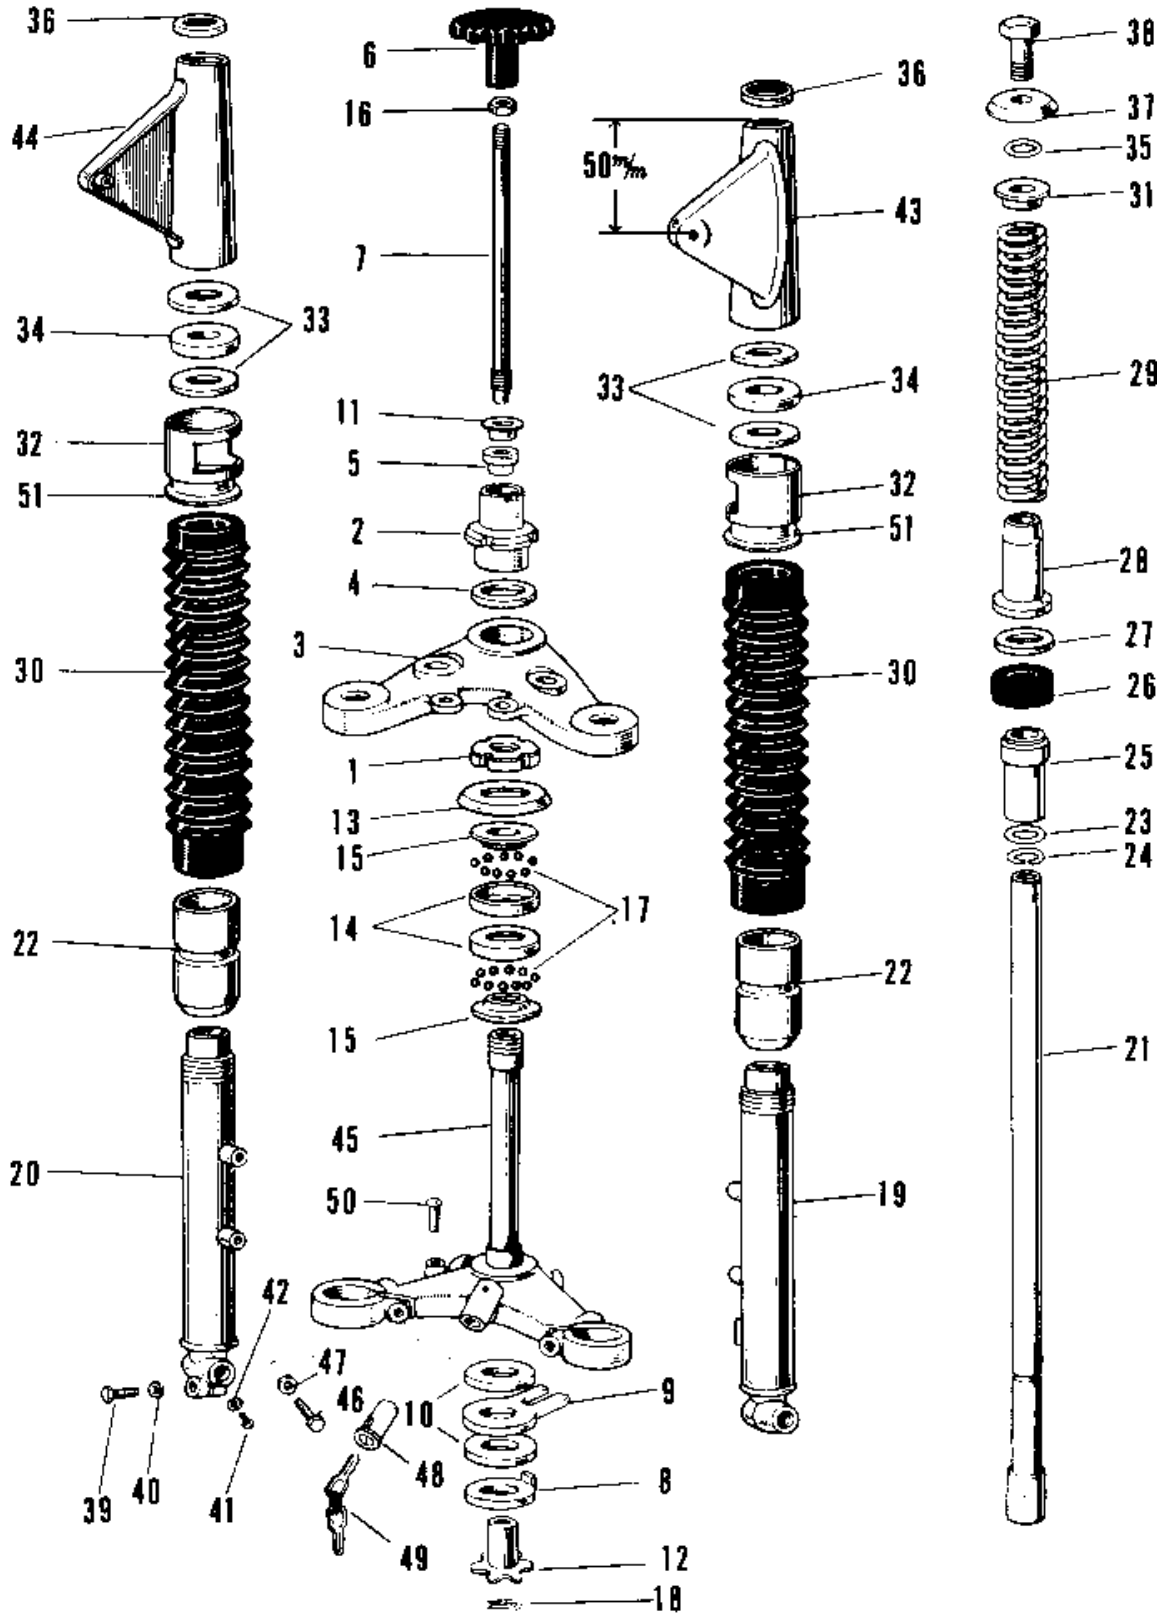

# 1971 A1-B PARTS DIAGRAM

FRONT FORK A1-A7SS

# 1971 A1-B PARTS LIST

## FRONT FORK A1-A7SS

ITEM NAME	PART NUMBER	QUANTITY
NUT STEERING STEM LCK (Ref # 1)	92090-007	1
NUT STEERING STEM (Ref # 2)	92090-014	1
HEAD STEERING STEM (Ref # 3)	44039-026	1
WASHER STEERING STEM (Ref # 4)	46100-001	1
BUSH STRNG DAMPER ROD (Ref # 5)	46103-001	1
KNOB STEERING DAMPER (Ref # 6)	46101-001	1
ROD STEERING DAMPER (Ref # 7)	46102-005	1
DISC STTERING DAMPER (Ref # 8)	46106-001	1
STOPPER STEERING DAMP (Ref # 9)	46105-001	1
DISC STRNG DAMP FRCTN (Ref # 10)	46104-001	2
WASHER STRNG DAMP NUT (Ref # 11)	46108-001	1
SPRING FRICTION DISC (Ref # 12)	46123-001	1
CAP STEERING STEM (Ref # 13)	46098-006	1
RACE STRNG STEM BERNG (Ref # 14)	92048-006	2
CONE STRNG STEM BERNG (Ref # 15)	92047-006	2
NUT STEERING DAMP LCK (Ref # 16)	92016-001	1
BALL STEEL 1/4' (Ref # 17)	600A0800	38
PIN COTTER 2.0X15 (Ref # 18)	550D2015	1
UNAVAILABLE IN PRICE BOOK (Ref # 3, 19~)	44001-034-10	NA
TUBE,LH,FORK OUTER (Ref # 19)	44005-013	1
TUBE,RH,FORK OUTER (Ref # 20)	44006-011	1
TUBE FORK INNER (Ref # 21)	44013-015	2
NUT FORK OUTER TUBE (Ref # 22)	44007-010	2
'O' RING OUTER TUBE (Ref # 23)	44046-016	2
CIRCLIP Z8MM (Ref # 24)	481J2800	2
GUIDE FORK INNER TUBE (Ref # 25)	44015-006	2
OIL SEAL FORK (Ref # 26)	44009-005	2
WASHER (Ref # 27)	44043-020	2
DUST SHIELD FORK (Ref # 28)	44010-008	2