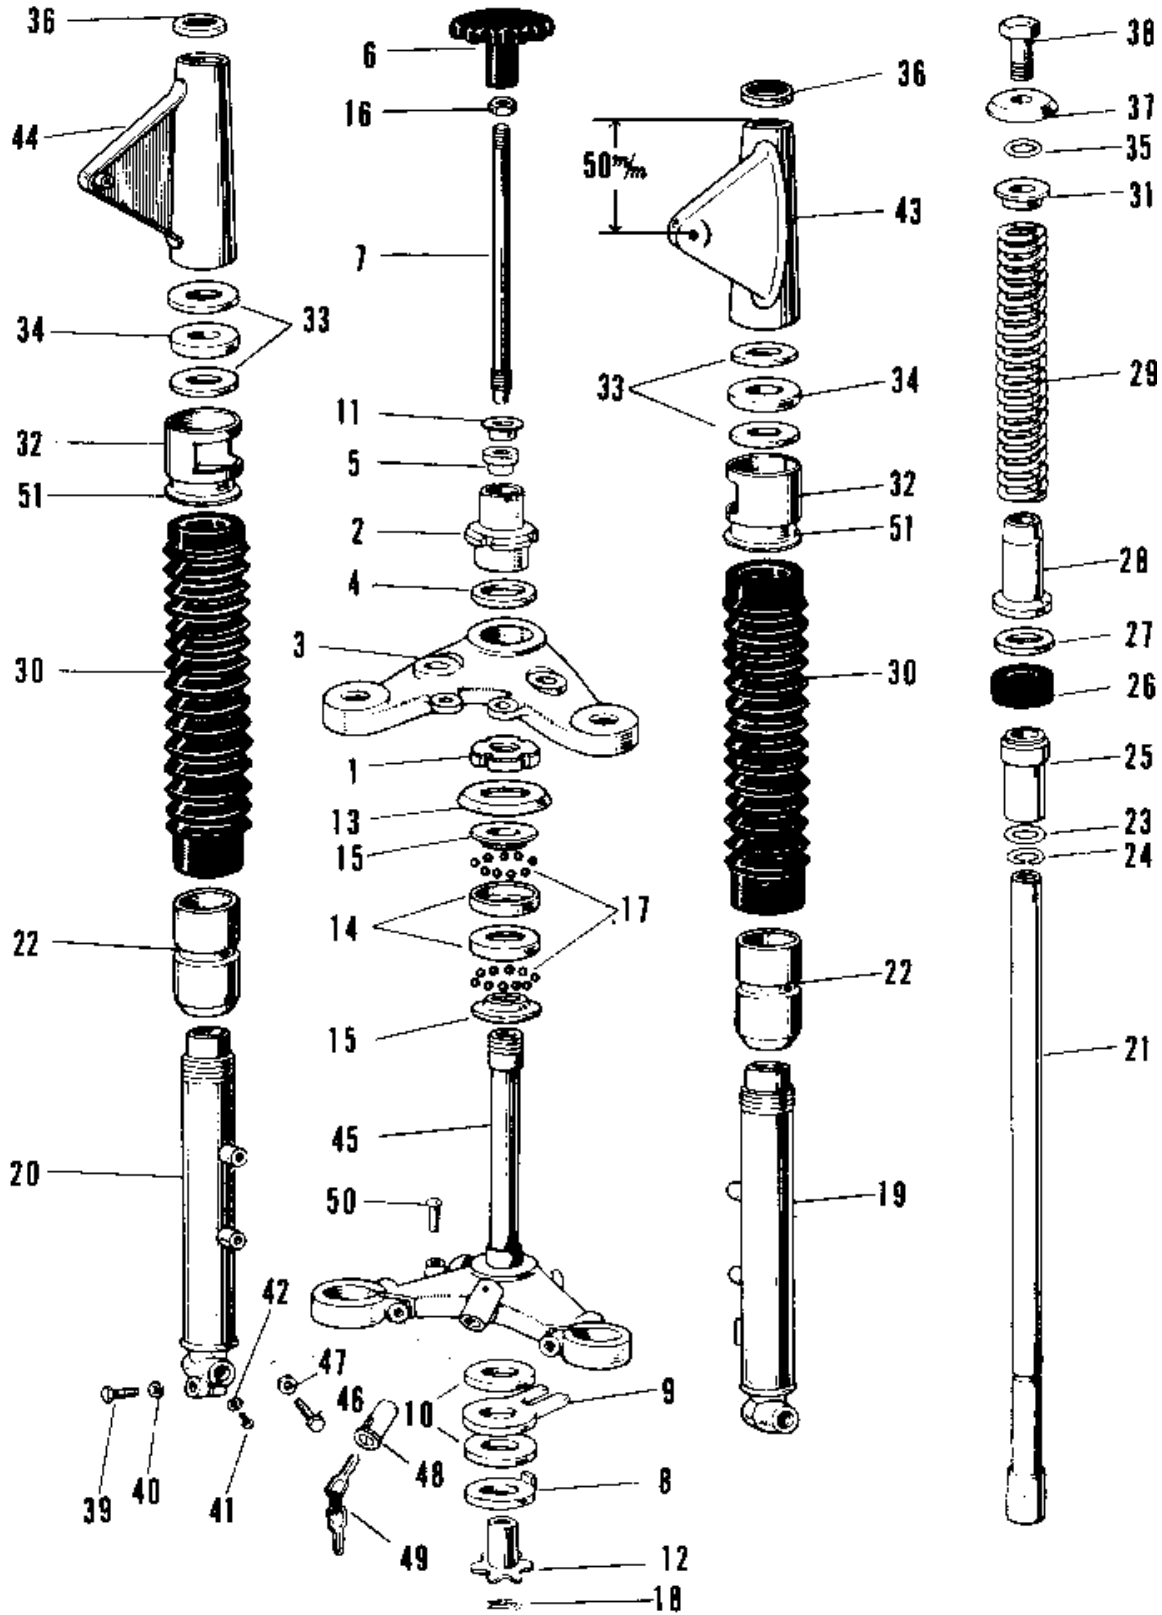

# 1971 A1SS-B PARTS DIAGRAM

FRONT FORK A1-A7SS

# 1971 A1SS-B PARTS LIST

## FRONT FORK A1-A7SS

ITEM NAME	PART NUMBER	QUANTITY
NUT STEERING STEM LCK (Ref # 1)	92090-007	1
NUT STEERING STEM (Ref # 2)	92090-014	1
HEAD STEERING STEM (Ref # 3)	44039-026	1
WASHER STEERING STEM (Ref # 4)	46100-001	1
BUSH STRNG DAMPER ROD (Ref # 5)	46103-001	1
KNOB STEERING DAMPER (Ref # 6)	46101-001	1
ROD STEERING DAMPER (Ref # 7)	46102-005	1
DISC STTERING DAMPER (Ref # 8)	46106-001	1
STOPPER STEERING DAMP (Ref # 9)	46105-001	1
DISC STRNG DAMP FRCTN (Ref # 10)	46104-001	2
WASHER STRNG DAMP NUT (Ref # 11)	46108-001	1
SPRING FRICTION DISC (Ref # 12)	46123-001	1
CAP STEERING STEM (Ref # 13)	46098-006	1
RACE STRNG STEM BERNG (Ref # 14)	92048-006	2
CONE STRNG STEM BERNG (Ref # 15)	92047-006	2
NUT STEERING DAMP LCK (Ref # 16)	92016-001	1
BALL STEEL 1/4' (Ref # 17)	600A0800	38
PIN COTTER 2.0X15 (Ref # 18)	550D2015	1
UNAVAILABLE IN PRICE BOOK (Ref # 3, 19~)	44001-034-10	NA
TUBE,LH,FORK OUTER (Ref # 19)	44005-013	1
TUBE,RH,FORK OUTER (Ref # 20)	44006-011	1
TUBE FORK INNER (Ref # 21)	44013-015	2
NUT FORK OUTER TUBE (Ref # 22)	44007-010	2
'O' RING OUTER TUBE (Ref # 23)	44046-016	2
CIRCLIP Z8MM (Ref # 24)	481J2800	2
GUIDE FORK INNER TUBE (Ref # 25)	44015-006	2
OIL SEAL FORK (Ref # 26)	44009-005	2
WASHER (Ref # 27)	44043-020	2
DUST SHIELD FORK (Ref # 28)	44010-008	2