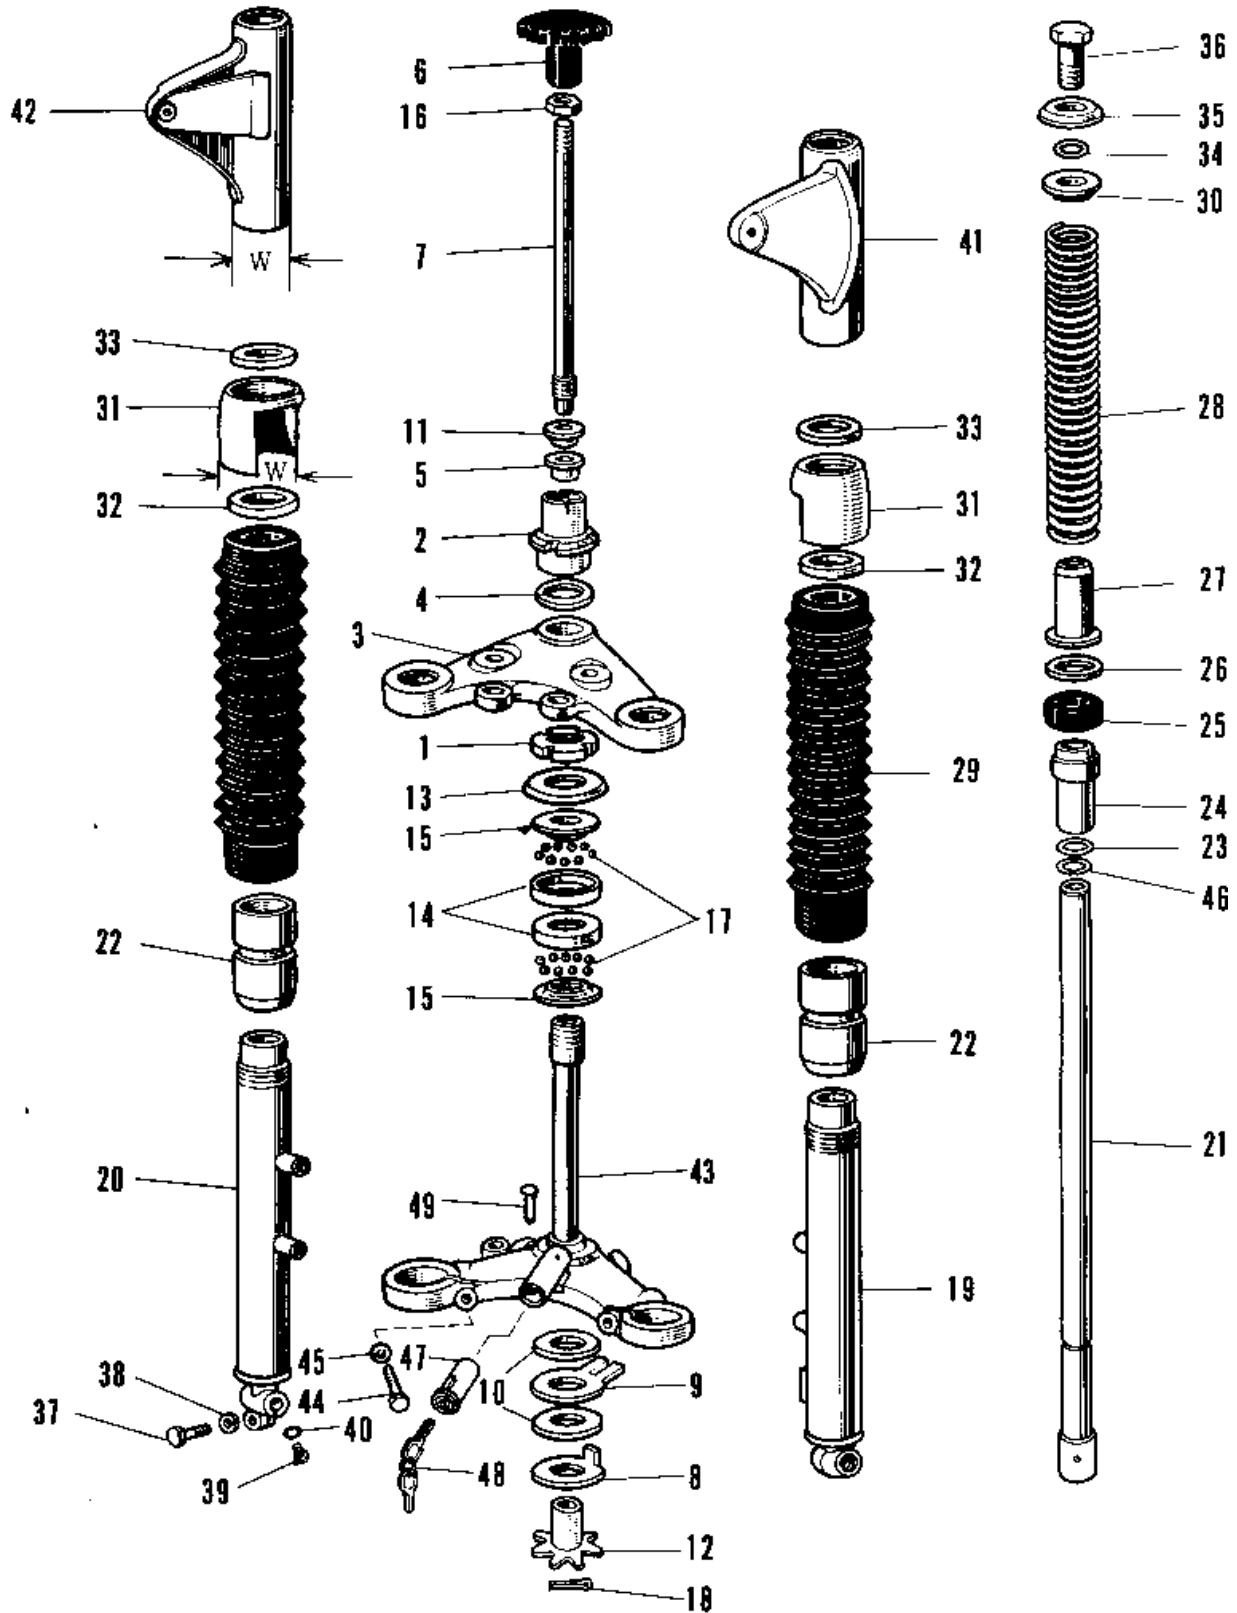

# 1967 Samurai PARTS DIAGRAM

FRONT FORK A1A-A7SSA

## FRONT FORK A1A-A7SSA

ITEM NAME	PART NUMBER	QUANTITY
COVER FORK DUST (Ref # 29)	44027-006	2
GUIDE FORK SPRING (Ref # 30)	44028-009	2
GUIDE-FORK COVER (Ref # 31)	44030-008	2
HOLDER DUST COVER (Ref # 32)	44035-001	2
GASKET-FORK COVER (Ref # 33)	44045-031	2
'O' RING FORK BOLT (Ref # 34)	44046-006	2
WASHER FORK BOLT (Ref # 35)	44043-029	2
BOLT FORK FITTING (Ref # 36)	44041-011	2
BOLT-SMALL-UPSET,8X30 (Ref # 37)	115G0830	1
WASHER SPRING 8MM (Ref # 38)	461F0800	1
SCREW PAN HEAD 4X8 (Ref # 39)	220B0408	2
GASKET FORK DRAIN PLG (Ref # 40)	44045-002	2
COVER-L.H FORK,BLACK (Ref # 41)	44033-030-10	1
COVER-R.H FORK,BLACK (Ref # 42)	44034-029-10	1
STEM STEERING (Ref # 43)	44037-015	1
BOLT PINCH (Ref # 44)	44041-010	2
WASHER SPRING 10MM (Ref # 45)	461F1000	2
CIRCLIP Z8MM (Ref # 46)	481J2800	2
UNAVAILABLE IN PRICE BOOK (Ref # 47, 48)	27017-011	1
KEY SET NO 521 (Ref # 48)	27008-027-21	1
KEY SET NO 521 (Ref # 48)	27008-027-21	1
KEY SET NO 523 (Ref # 48)	27008-027-23	1
KEY SET NO 524 (Ref # 48)	27008-027-24	1
KEY SET NO. 525 (Ref # 48)	27008-027-25	1
SCREW RIVET (Ref # 49)	92099-001	1