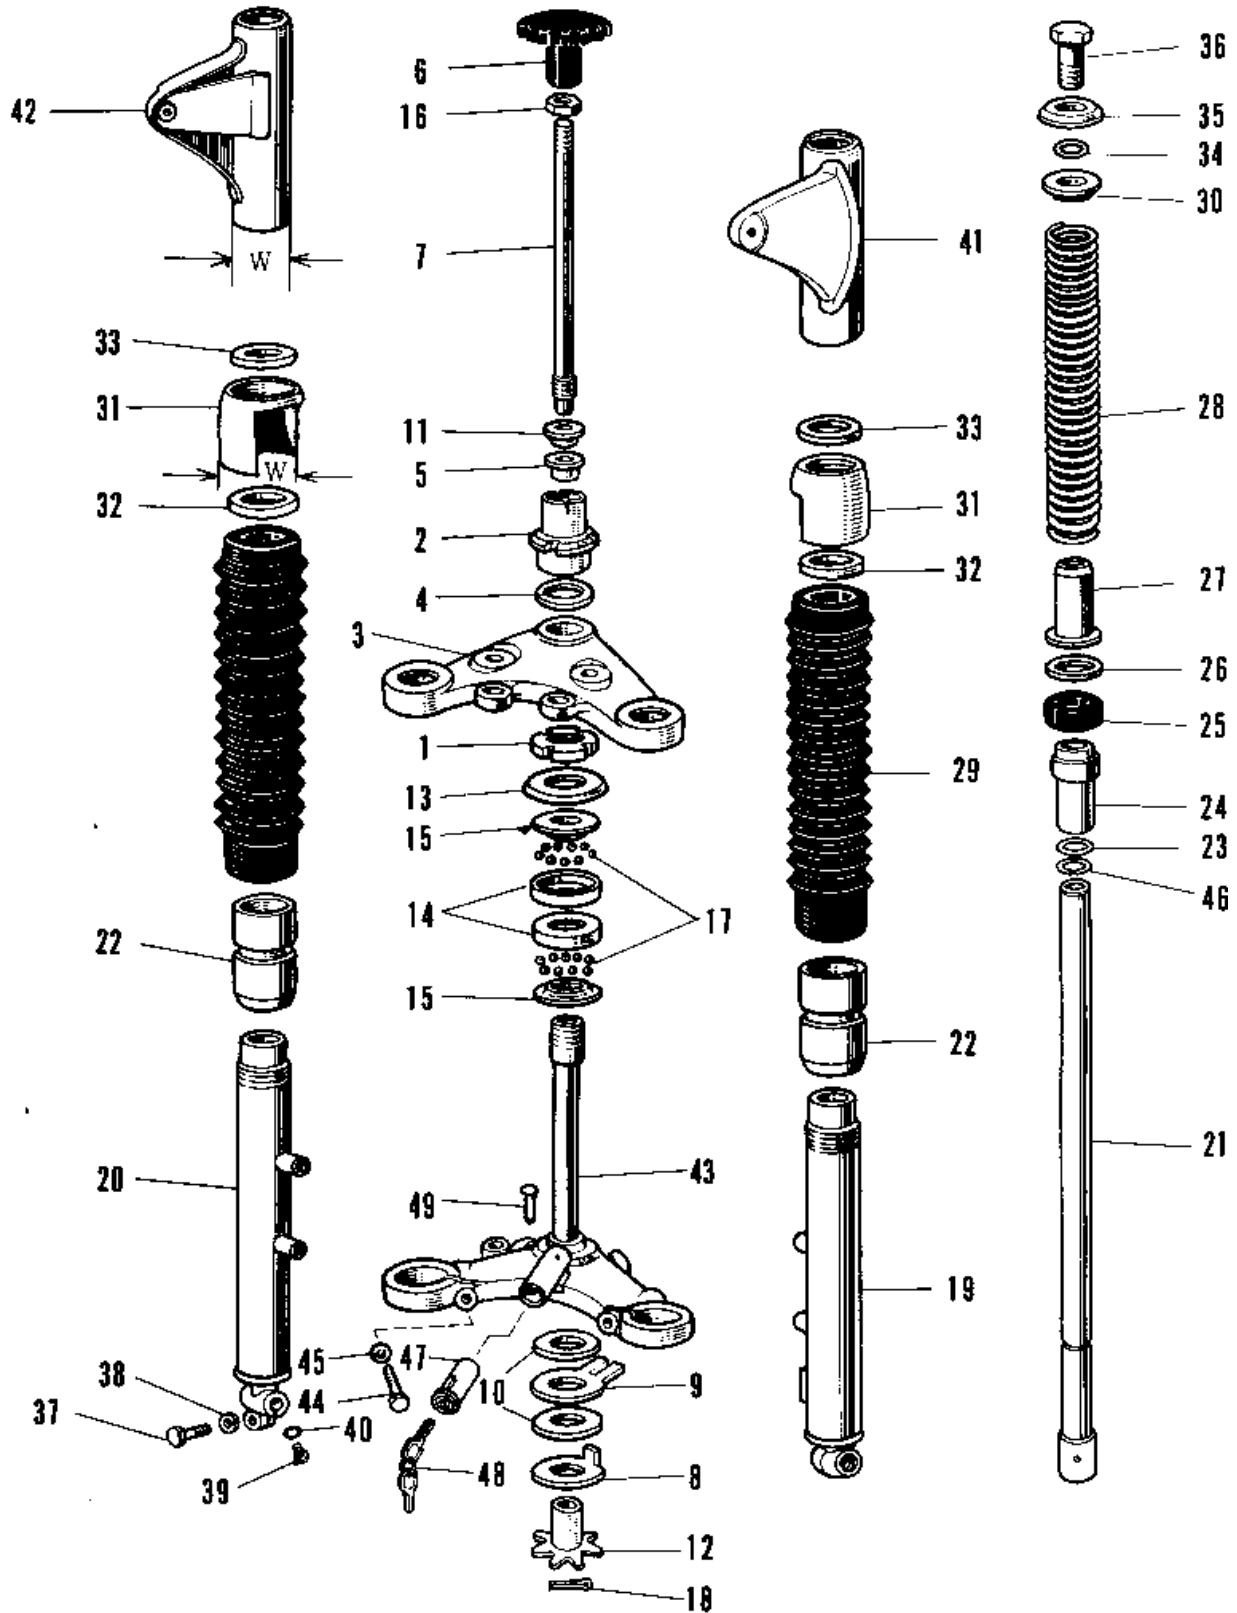

1966 Samurai PARTS DIAGRAM

FRONT FORK A1A-A7SSA