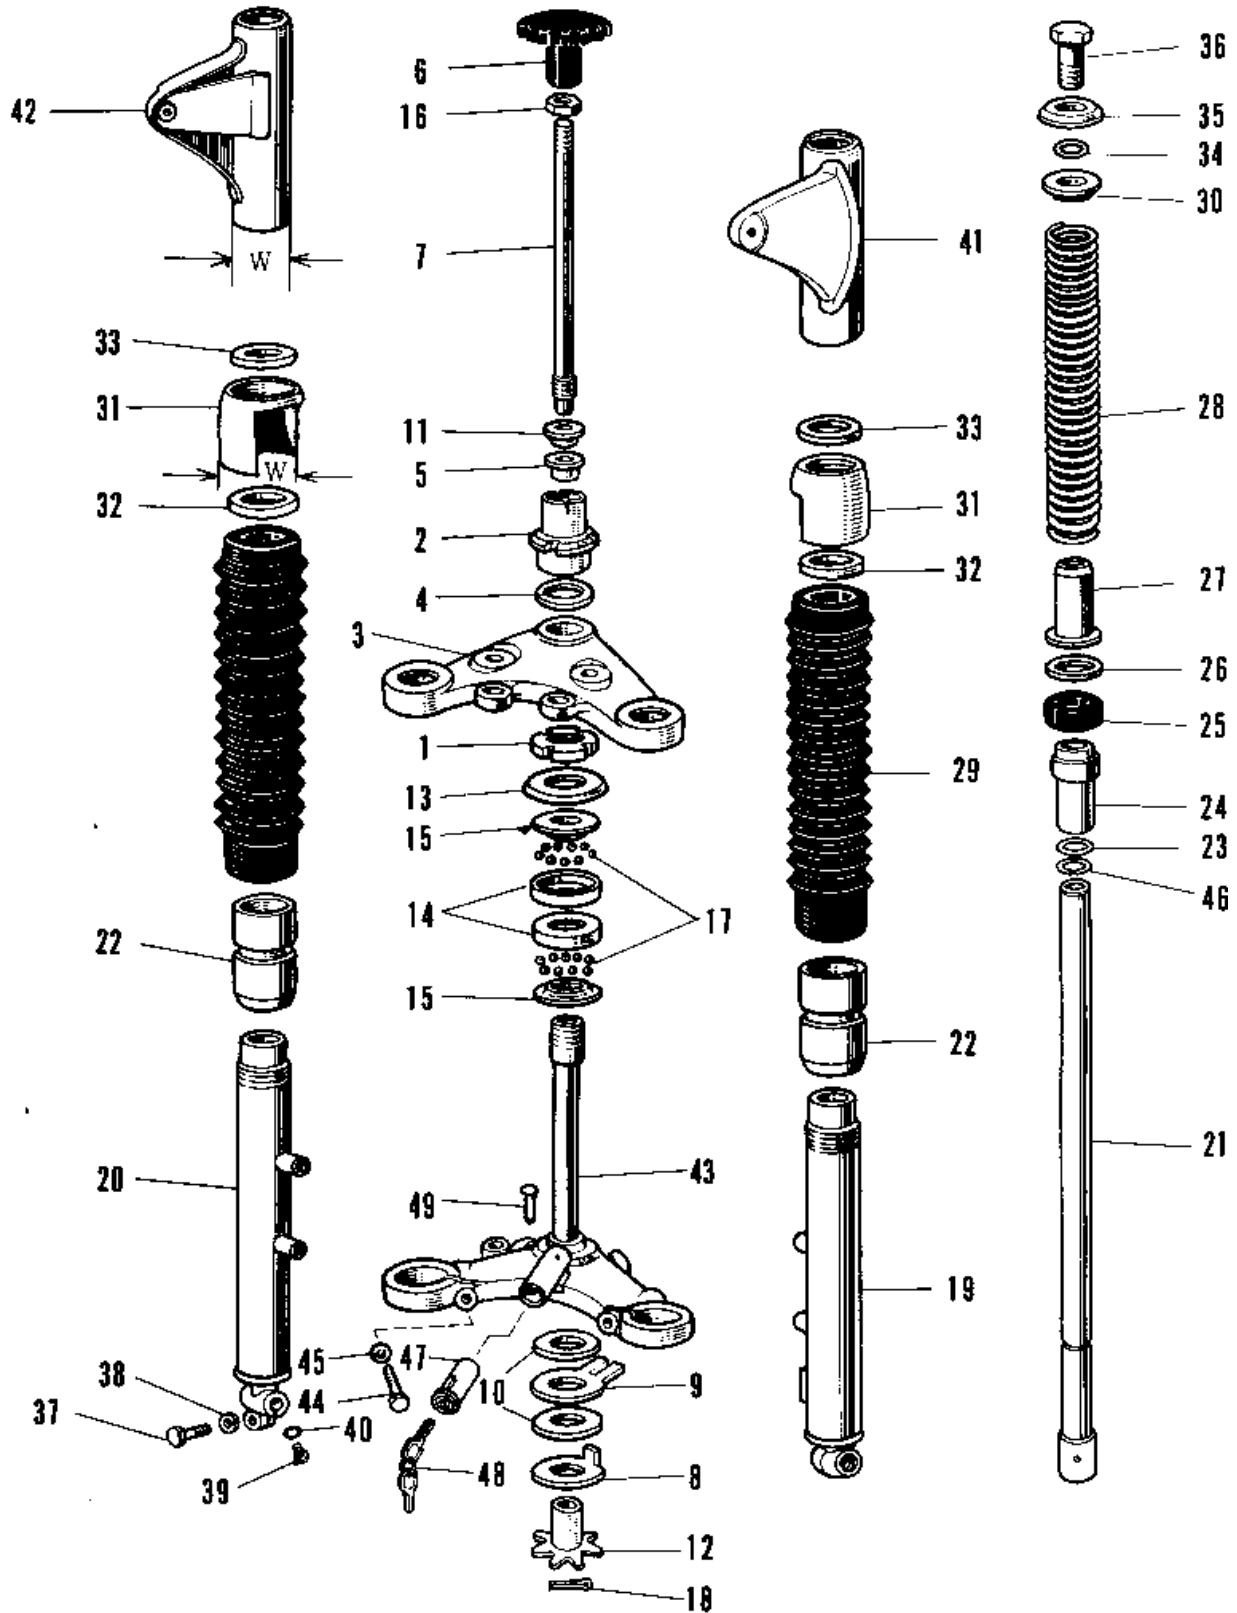

1969 Samurai PARTS DIAGRAM

FRONT FORK A1A-A7SSA