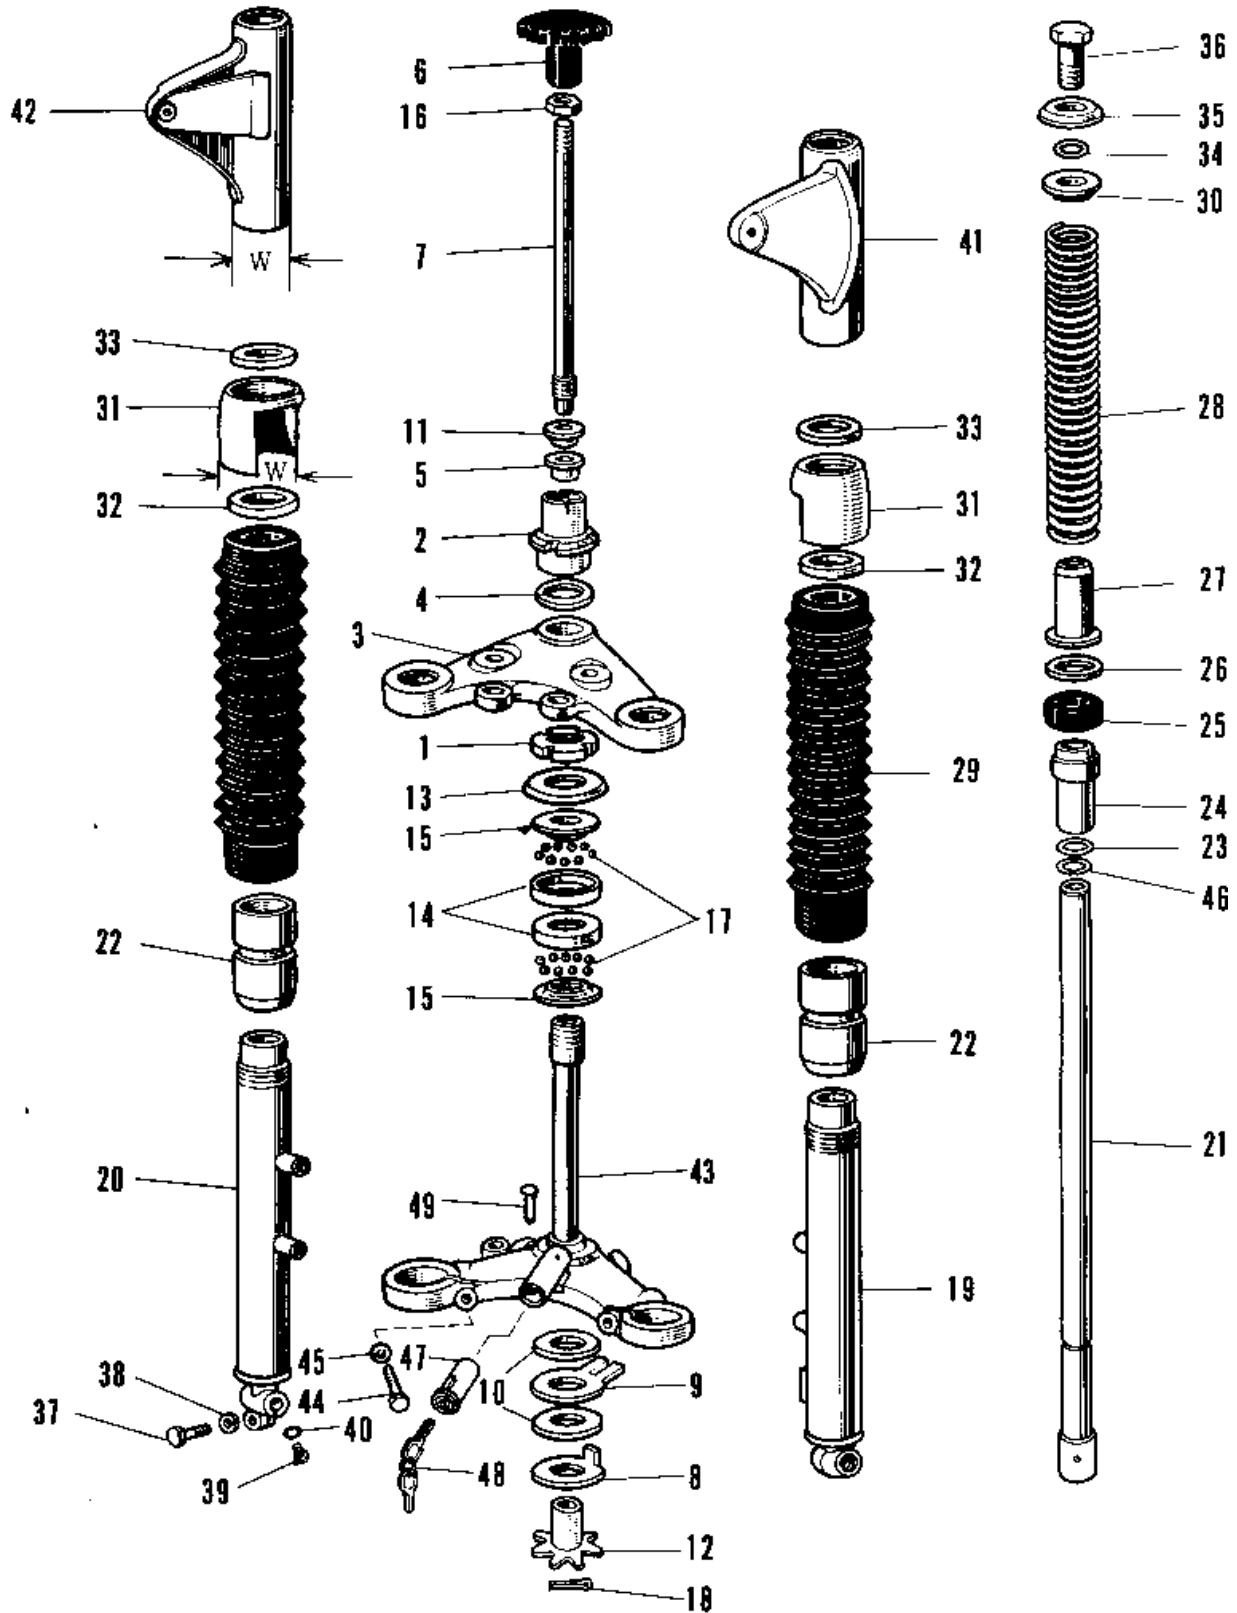

1971 A1-B PARTS DIAGRAM

FRONT FORK A1A-A7SSA

1971 A1-B PARTS LIST

FRONT FORK A1A-A7SSA

ITEM NAME	PART NUMBER	QUANTITY
NUT STEERING STEM LCK (Ref # 1)	92090-007	1
NUT STEERING STEM (Ref # 2)	92090-014	1
HEAD STEERING STEM (Ref # 3)	44039-026	1
WASHER STEERING STEM (Ref # 4)	46100-001	1
BUSH STRNG DAMPER ROD (Ref # 5)	46103-001	1
KNOB STEERING DAMPER (Ref # 6)	46101-001	1
ROD STEERING DAMPER (Ref # 7)	46102-005	1
DISC STTERING DAMPER (Ref # 8)	46106-001	1
STOPPER STEERING DAMP (Ref # 9)	46105-001	1
DISC STRNG DAMP FRCTN (Ref # 10)	46104-001	2
WASHER STRNG DAMP NUT (Ref # 11)	46108-001	1
SPRING FRICTION DISC (Ref # 12)	46123-001	1
CAP STEERING STEM (Ref # 13)	46098-006	1
RACE STRNG STEM BERNG (Ref # 14)	92048-006	2
CONE STRNG STEM BERNG (Ref # 15)	92047-006	2
NUT STEERING DAMP LCK (Ref # 16)	92016-001	1
BALL STEEL 1/4' (Ref # 17)	600A0800	38
PIN COTTER 2.0X15 (Ref # 18)	550D2015	1
FORK-FRONT,BLACK (Ref # 3, 19~)	44001-057-10	1
TUBE,LH,FORK OUTER (Ref # 19)	44005-013	1
TUBE,RH,FORK OUTER (Ref # 20)	44006-011	1
TUBE FORK INNER (Ref # 21)	44013-015	2
NUT FORK OUTER TUBE (Ref # 22)	44007-010	2
'O' RING OUTER TUBE (Ref # 23)	44046-016	2
GUIDE FORK INNER TUBE (Ref # 24)	44015-006	2
OIL SEAL FORK (Ref # 25)	44009-005	2
WASHER (Ref # 26)	44043-020	2
DUST SHIELD FORK (Ref # 27)	44010-008	2
SPRING FORK (Ref # 28)	44026-013	2