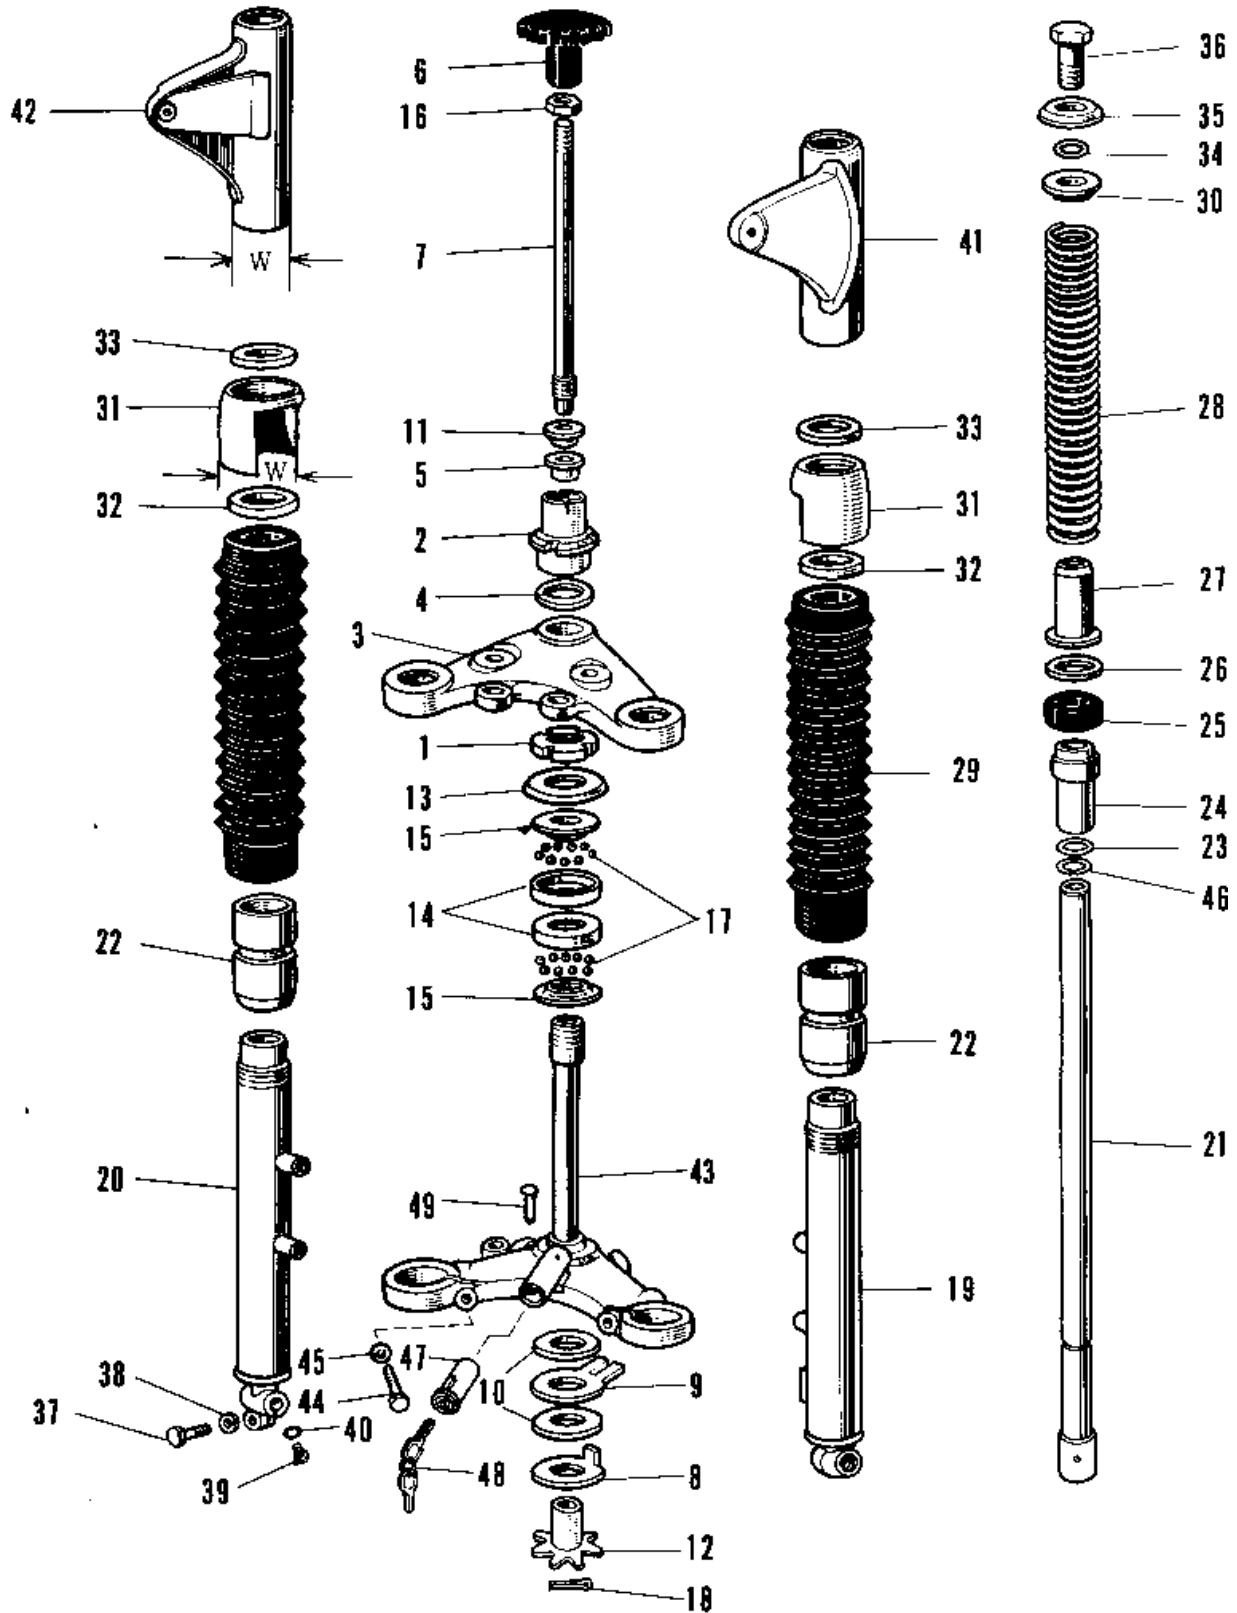

1967 A1SS PARTS DIAGRAM

FRONT FORK A1A-A7SSA

1967 A1SS PARTS LIST

FRONT FORK A1A-A7SSA

ITEM NAME	PART NUMBER	QUANTITY
NUT STEERING STEM LCK (Ref # 1)	92090-007	1
NUT STEERING STEM (Ref # 2)	92090-014	1
HEAD STEERING STEM (Ref # 3)	44039-026	1
WASHER STEERING STEM (Ref # 4)	46100-001	1
BUSH STRNG DAMPER ROD (Ref # 5)	46103-001	1
KNOB STEERING DAMPER (Ref # 6)	46101-001	1
ROD STEERING DAMPER (Ref # 7)	46102-005	1
DISC STTERING DAMPER (Ref # 8)	46106-001	1
STOPPER STEERING DAMP (Ref # 9)	46105-001	1
DISC STRNG DAMP FRCTN (Ref # 10)	46104-001	2
WASHER STRNG DAMP NUT (Ref # 11)	46108-001	1
SPRING FRICTION DISC (Ref # 12)	46123-001	1
CAP STEERING STEM (Ref # 13)	46098-006	1
RACE STRNG STEM BERNG (Ref # 14)	92048-006	2
CONE STRNG STEM BERNG (Ref # 15)	92047-006	2
NUT STEERING DAMP LCK (Ref # 16)	92016-001	1
BALL STEEL 1/4' (Ref # 17)	600A0800	38
PIN COTTER 2.0X15 (Ref # 18)	550D2015	1
FORK-FRONT,BLACK (Ref # 3, 19~)	44001-057-10	1
TUBE,LH,FORK OUTER (Ref # 19)	44005-013	1
TUBE,RH,FORK OUTER (Ref # 20)	44006-011	1
TUBE FORK INNER (Ref # 21)	44013-015	2
NUT FORK OUTER TUBE (Ref # 22)	44007-010	2
'O' RING OUTER TUBE (Ref # 23)	44046-016	2
GUIDE FORK INNER TUBE (Ref # 24)	44015-006	2
OIL SEAL FORK (Ref # 25)	44009-005	2
WASHER (Ref # 26)	44043-020	2
DUST SHIELD FORK (Ref # 27)	44010-008	2
SPRING FORK (Ref # 28)	44026-013	2