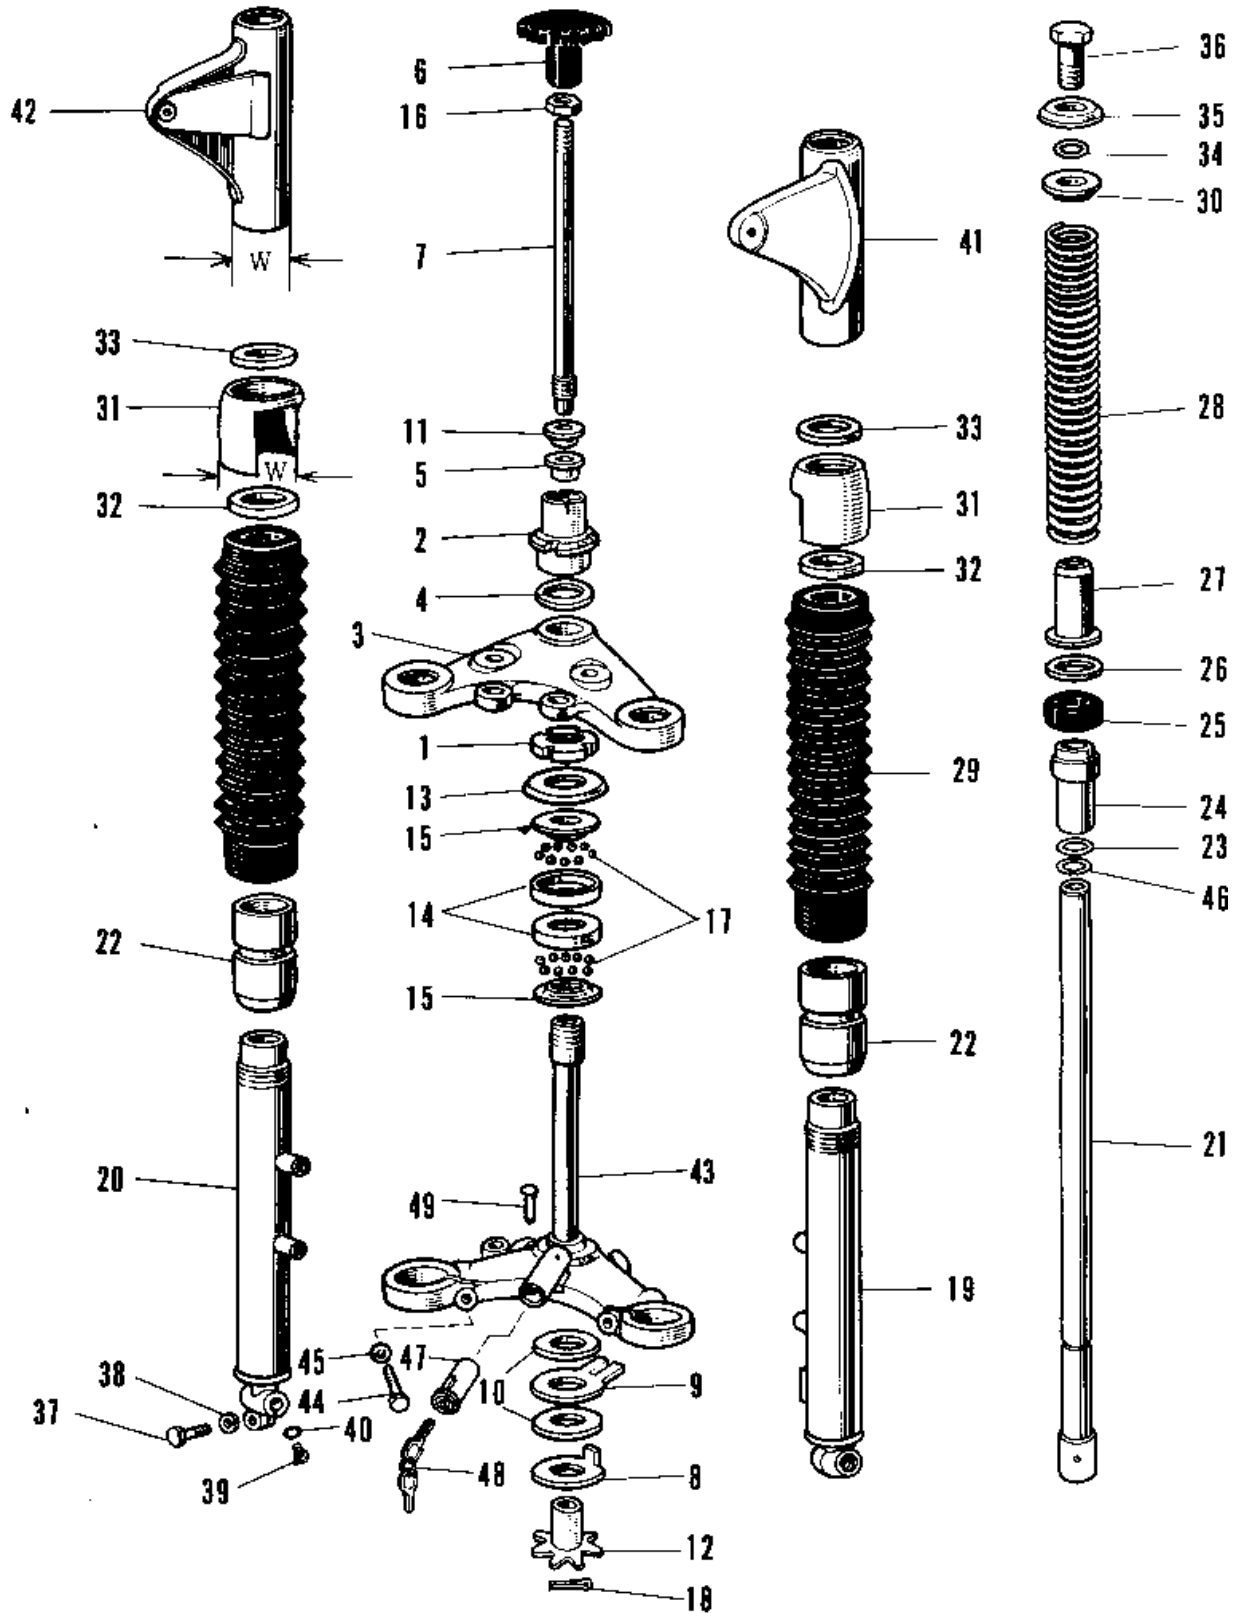

# 1967 A1SS PARTS DIAGRAM

FRONT FORK A1A-A7SSA

## FRONT FORK A1A-A7SSA

ITEM NAME	PART NUMBER	QUANTITY
COVER FORK DUST (Ref # 29)	44027-006	2
GUIDE FORK SPRING (Ref # 30)	44028-009	2
GUIDE-FORK COVER (Ref # 31)	44030-008	2
HOLDER DUST COVER (Ref # 32)	44035-001	2
GASKET-FORK COVER (Ref # 33)	44045-031	2
'O' RING FORK BOLT (Ref # 34)	44046-006	2
WASHER FORK BOLT (Ref # 35)	44043-029	2
BOLT FORK FITTING (Ref # 36)	44041-011	2
BOLT-SMALL-UPSET,8X30 (Ref # 37)	115G0830	1
WASHER SPRING 8MM (Ref # 38)	461F0800	1
SCREW PAN HEAD 4X8 (Ref # 39)	220B0408	2
GASKET FORK DRAIN PLG (Ref # 40)	44045-002	2
COVER-L.H FORK,BLACK (Ref # 41)	44033-030-10	1
COVER-R.H FORK,BLACK (Ref # 42)	44034-029-10	1
STEM STEERING (Ref # 43)	44037-015	1
BOLT PINCH (Ref # 44)	44041-010	2
WASHER SPRING 10MM (Ref # 45)	461F1000	2
CIRCLIP Z8MM (Ref # 46)	481J2800	2
UNAVAILABLE IN PRICE BOOK (Ref # 47, 48)	27017-011	1
KEY SET NO 521 (Ref # 48)	27008-027-21	1
KEY SET NO 521 (Ref # 48)	27008-027-21	1
KEY SET NO 523 (Ref # 48)	27008-027-23	1
KEY SET NO 524 (Ref # 48)	27008-027-24	1
KEY SET NO. 525 (Ref # 48)	27008-027-25	1
SCREW RIVET (Ref # 49)	92099-001	1