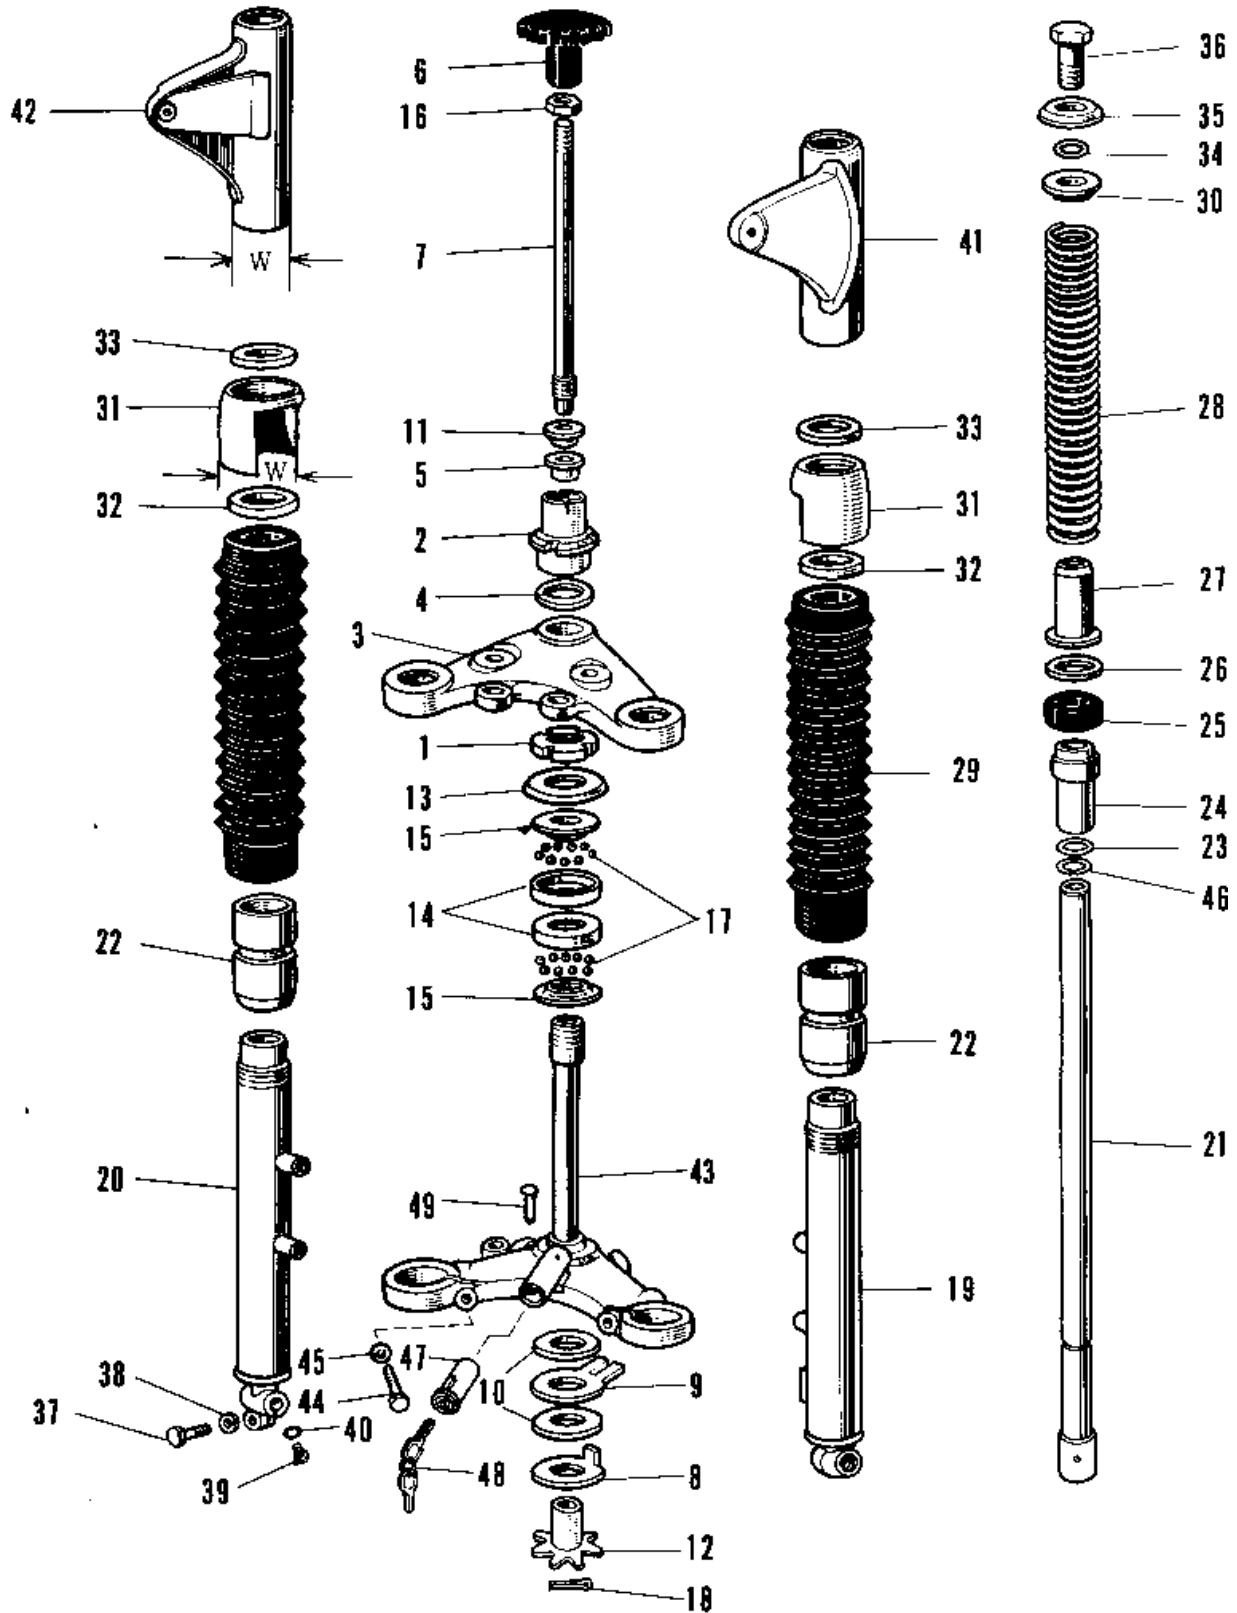

# 1970 A1SS-A PARTS DIAGRAM

FRONT FORK A1A-A7SSA

## FRONT FORK A1A-A7SSA

ITEM NAME	PART NUMBER	QUANTITY
COVER FORK DUST (Ref # 29)	44027-006	2
GUIDE FORK SPRING (Ref # 30)	44028-009	2
GUIDE-FORK COVER (Ref # 31)	44030-008	2
HOLDER DUST COVER (Ref # 32)	44035-001	2
GASKET-FORK COVER (Ref # 33)	44045-031	2
'O' RING FORK BOLT (Ref # 34)	44046-006	2
WASHER FORK BOLT (Ref # 35)	44043-029	2
BOLT FORK FITTING (Ref # 36)	44041-011	2
BOLT-SMALL-UPSET,8X30 (Ref # 37)	115G0830	1
WASHER SPRING 8MM (Ref # 38)	461F0800	1
SCREW PAN HEAD 4X8 (Ref # 39)	220B0408	2
GASKET FORK DRAIN PLG (Ref # 40)	44045-002	2
COVER-L.H FORK,BLACK (Ref # 41)	44033-030-10	1
COVER-R.H FORK,BLACK (Ref # 42)	44034-029-10	1
STEM STEERING (Ref # 43)	44037-015	1
BOLT PINCH (Ref # 44)	44041-010	2
WASHER SPRING 10MM (Ref # 45)	461F1000	2
CIRCLIP Z8MM (Ref # 46)	481J2800	2
UNAVAILABLE IN PRICE BOOK (Ref # 47, 48)	27017-011	1
KEY SET NO 521 (Ref # 48)	27008-027-21	1
KEY SET NO 521 (Ref # 48)	27008-027-21	1
KEY SET NO 523 (Ref # 48)	27008-027-23	1
KEY SET NO 524 (Ref # 48)	27008-027-24	1
KEY SET NO. 525 (Ref # 48)	27008-027-25	1
SCREW RIVET (Ref # 49)	92099-001	1