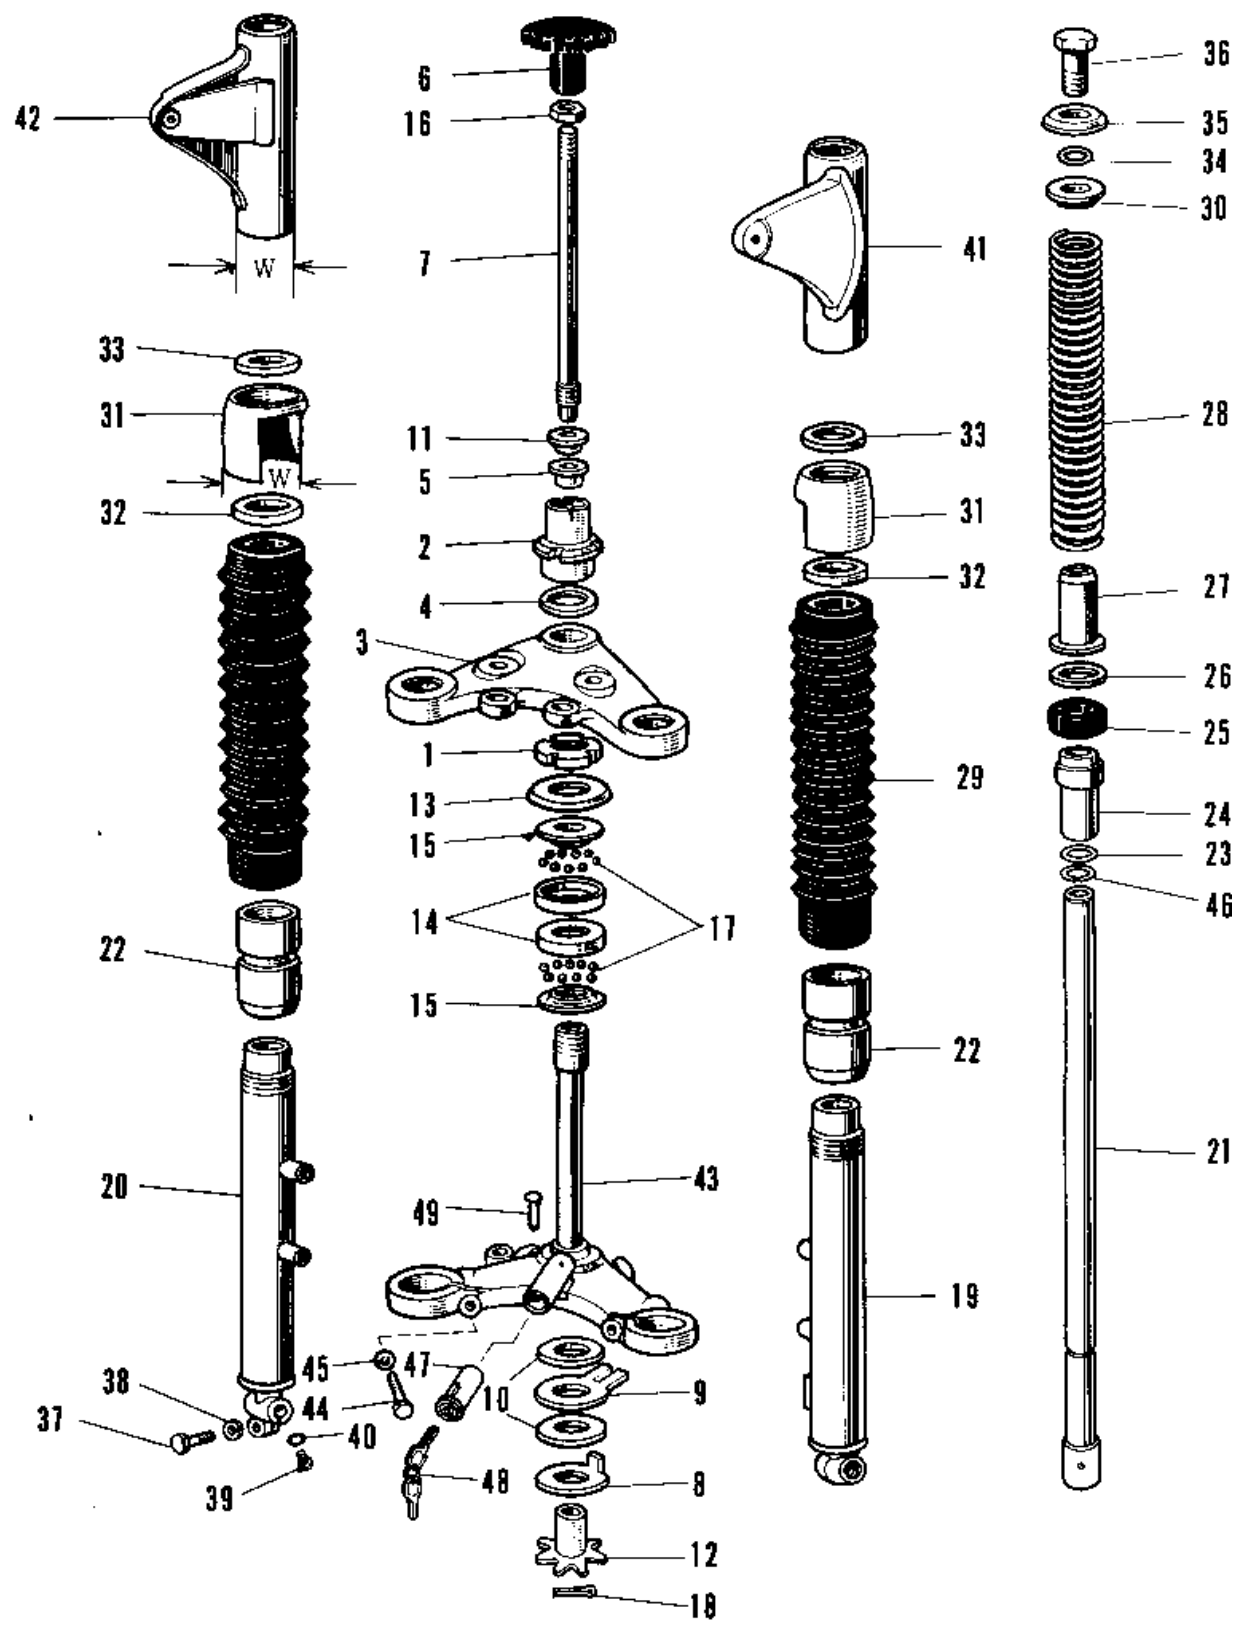

1969 Avenger PARTS DIAGRAM

FRONT FORK A1A-A7SSA