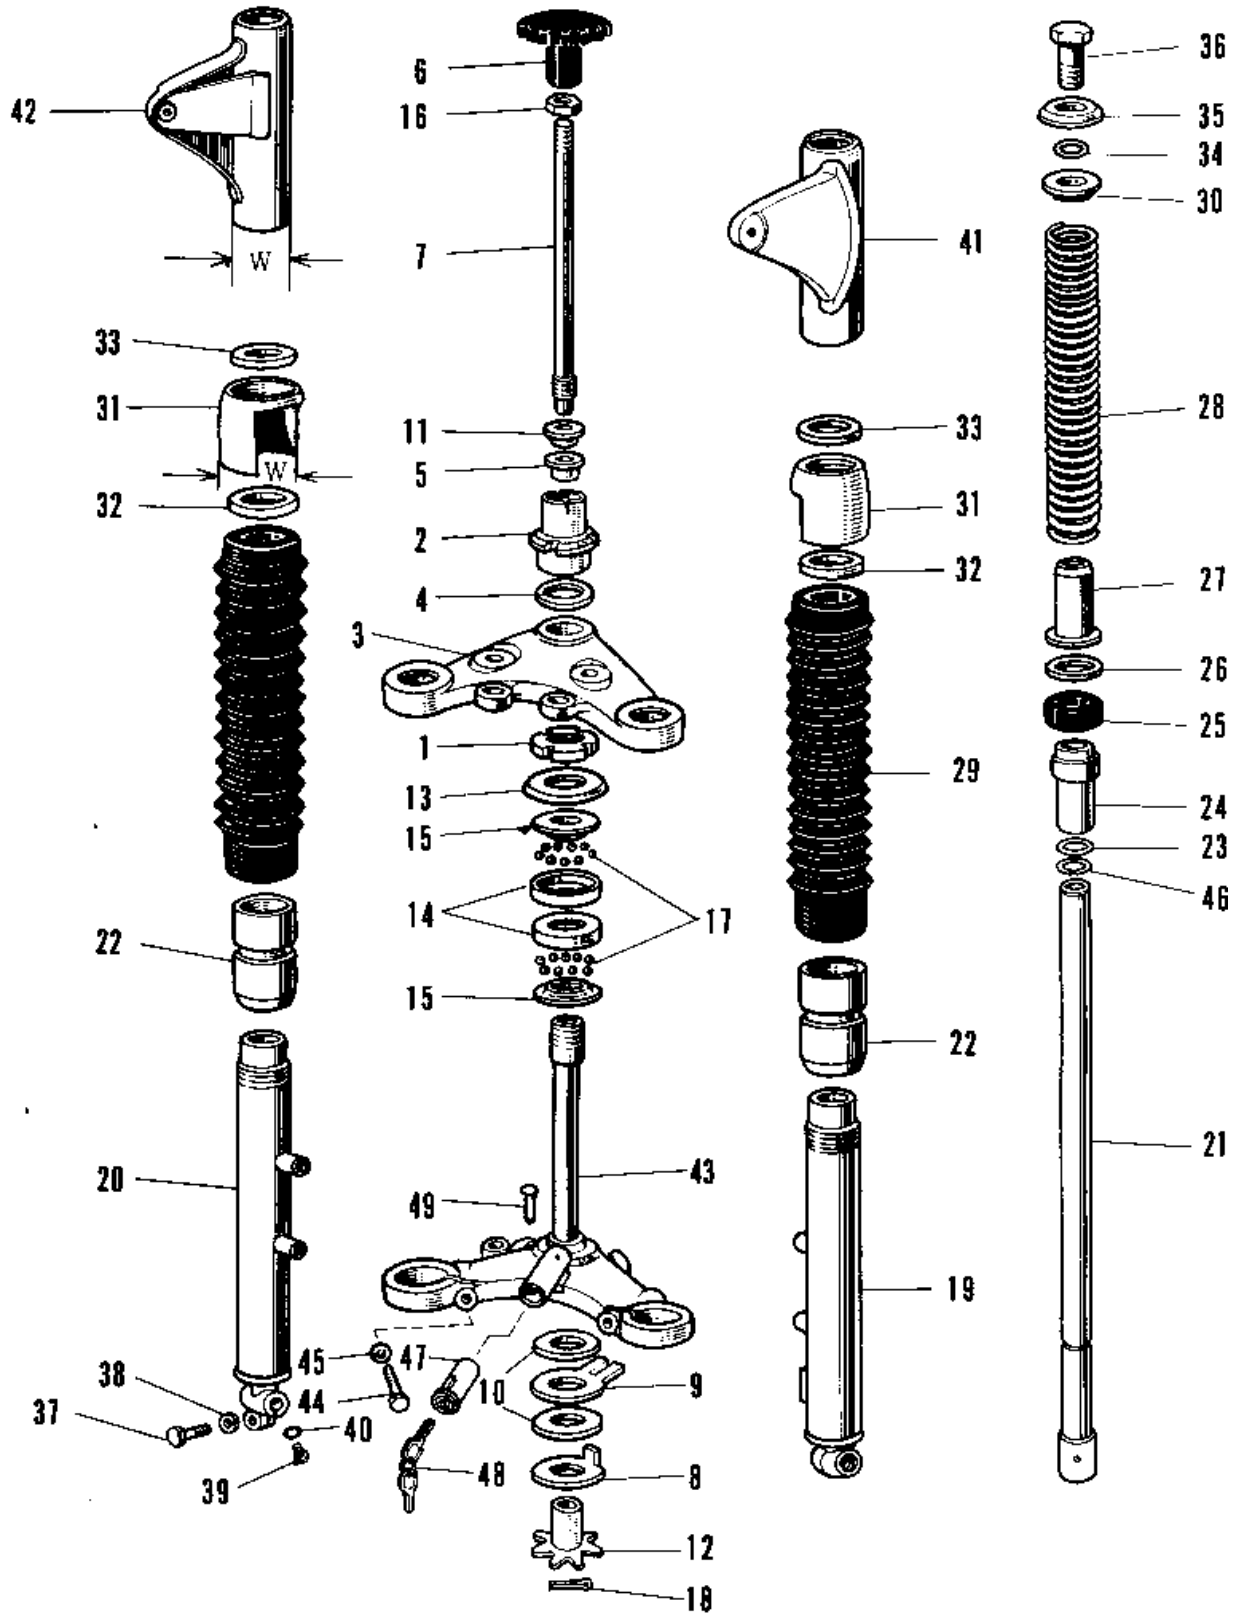

# 1969 Avenger PARTS DIAGRAM

FRONT FORK A1A-A7SSA

# 1969 Avenger PARTS LIST

## FRONT FORK A1A-A7SSA

ITEM NAME	PART NUMBER	QUANTITY
COVER FORK DUST (Ref # 29)	44027-006	2
GUIDE FORK SPRING (Ref # 30)	44028-009	2
GUIDE-FORK COVER (Ref # 31)	44030-008	2
HOLDER DUST COVER (Ref # 32)	44035-001	2
GASKET-FORK COVER (Ref # 33)	44045-031	2
'O' RING FORK BOLT (Ref # 34)	44046-006	2
WASHER FORK BOLT (Ref # 35)	44043-029	2
BOLT FORK FITTING (Ref # 36)	44041-011	2
BOLT-SMALL-UPSET,8X30 (Ref # 37)	115G0830	1
WASHER SPRING 8MM (Ref # 38)	461F0800	1
SCREW PAN HEAD 4X8 (Ref # 39)	220B0408	2
GASKET FORK DRAIN PLG (Ref # 40)	44045-002	2
COVER-L.H FORK,BLACK (Ref # 41)	44033-030-10	1
COVER-R.H FORK,BLACK (Ref # 42)	44034-029-10	1
STEM STEERING (Ref # 43)	44037-015	1
BOLT PINCH (Ref # 44)	44041-010	2
WASHER SPRING 10MM (Ref # 45)	461F1000	2
CIRCLIP Z8MM (Ref # 46)	481J2800	2
UNAVAILABLE IN PRICE BOOK (Ref # 47, 48)	27017-011	1
KEY SET NO 521 (Ref # 48)	27008-027-21	1
KEY SET NO 521 (Ref # 48)	27008-027-21	1
KEY SET NO 523 (Ref # 48)	27008-027-23	1
KEY SET NO 524 (Ref # 48)	27008-027-24	1
KEY SET NO. 525 (Ref # 48)	27008-027-25	1
SCREW RIVET (Ref # 49)	92099-001	1