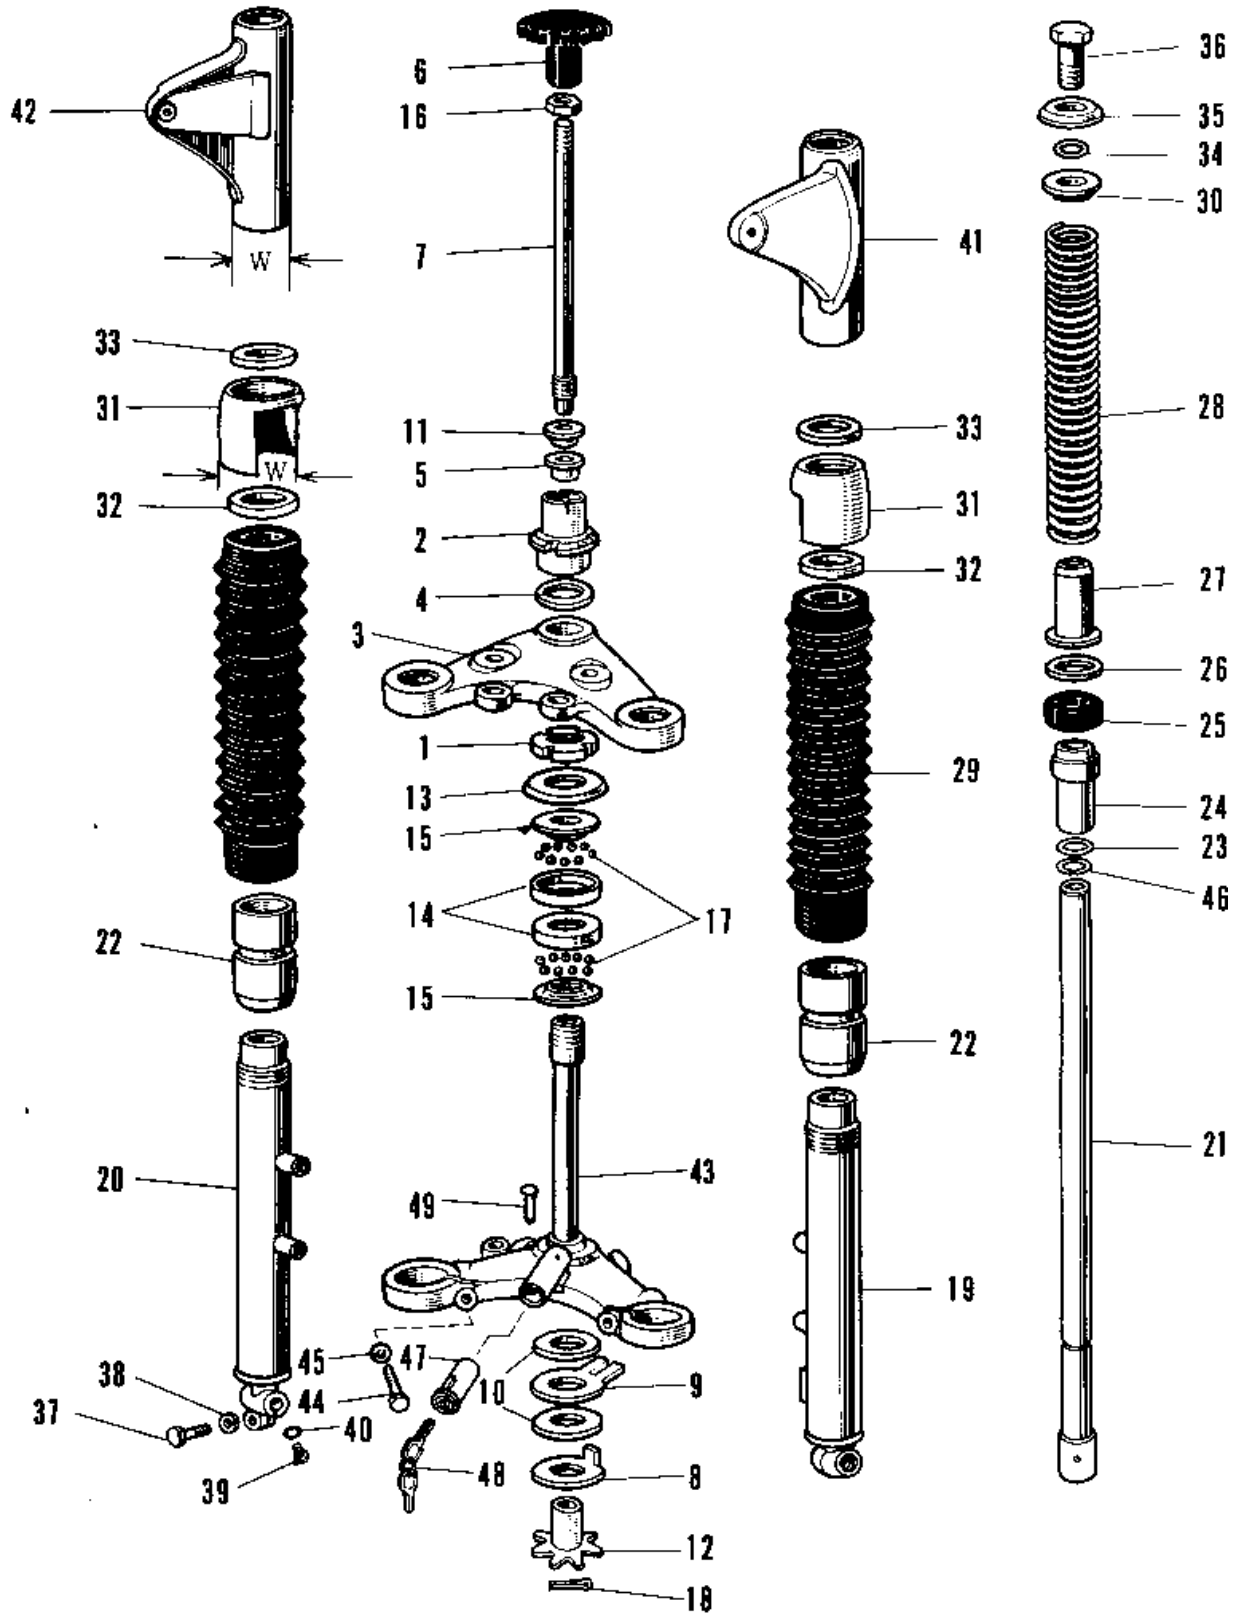

1967 Avenger SS PARTS DIAGRAM

FRONT FORK A1A-A7SSA