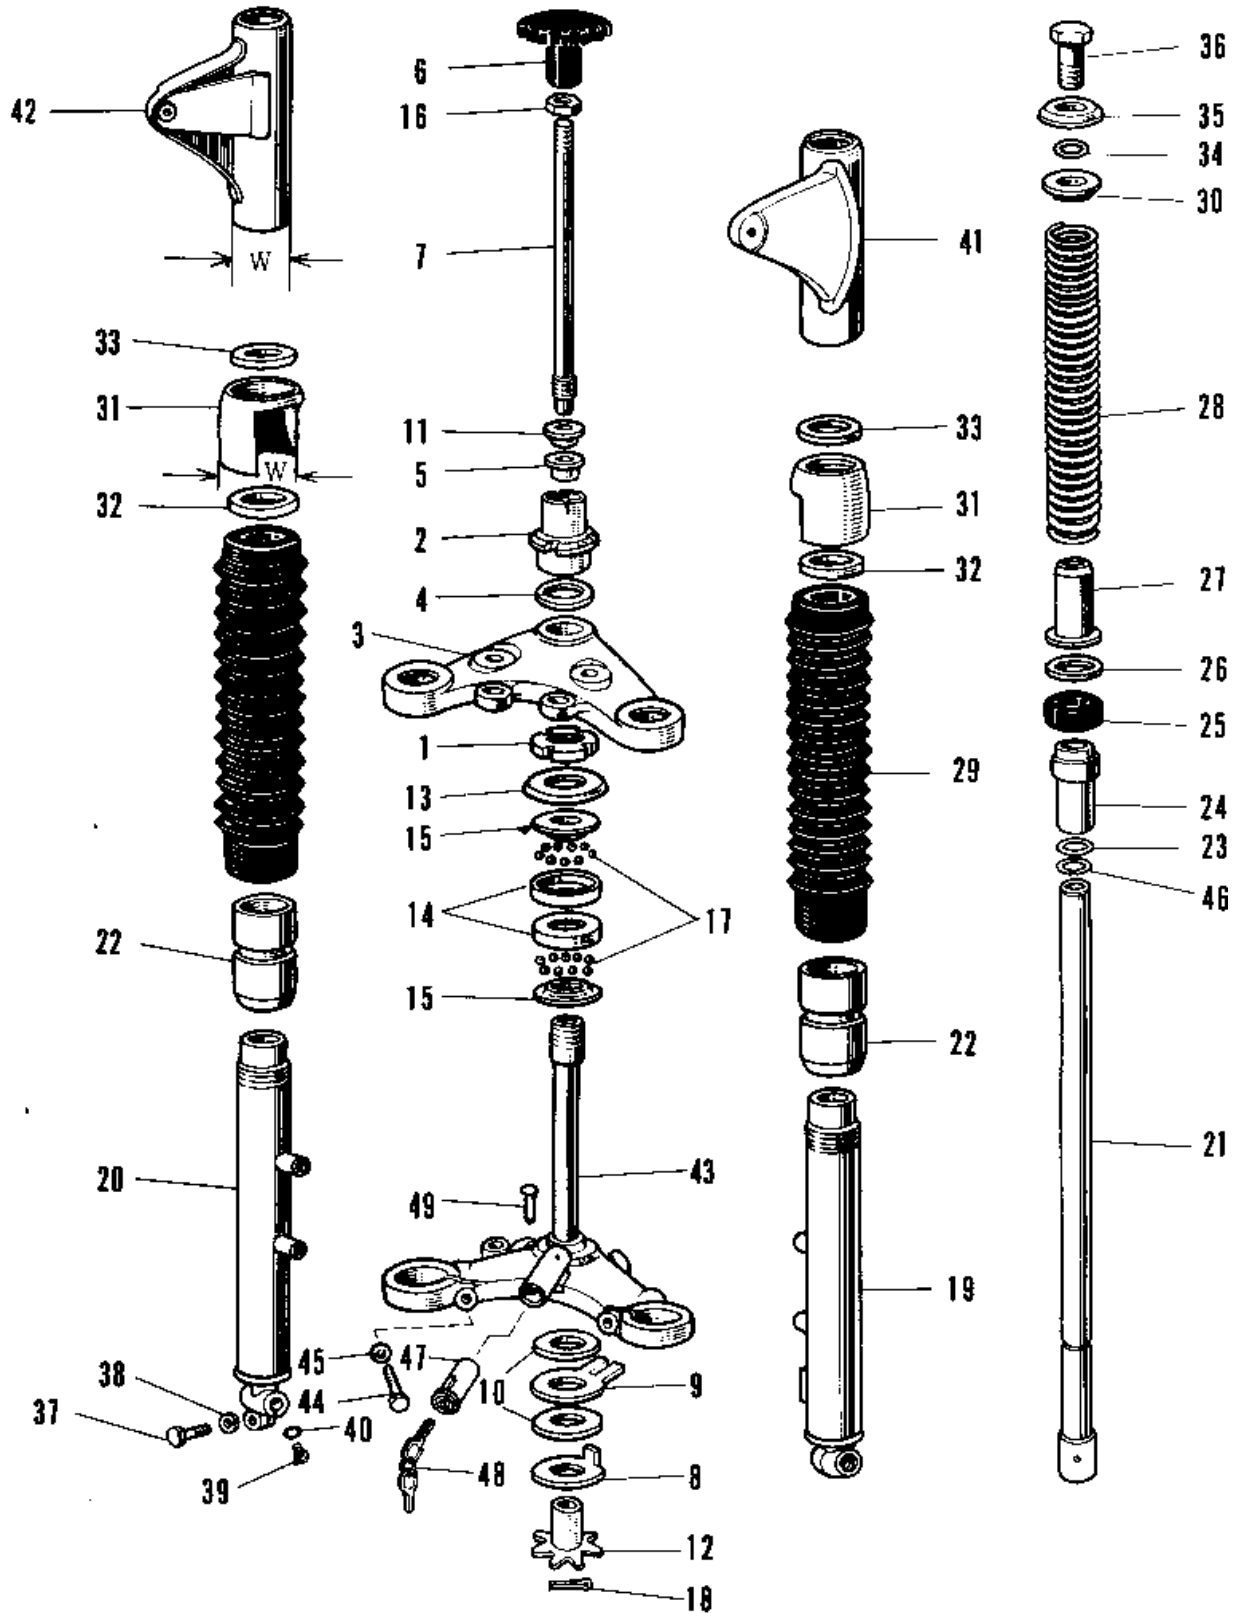

# 1970 A7SS-A PARTS DIAGRAM

FRONT FORK A1A-A7SSA

## FRONT FORK A1A-A7SSA

ITEM NAME	PART NUMBER	QUANTITY
COVER FORK DUST (Ref # 29)	44027-006	2
GUIDE FORK SPRING (Ref # 30)	44028-009	2
GUIDE-FORK COVER (Ref # 31)	44030-008	2
HOLDER DUST COVER (Ref # 32)	44035-001	2
GASKET-FORK COVER (Ref # 33)	44045-031	2
'O' RING FORK BOLT (Ref # 34)	44046-006	2
WASHER FORK BOLT (Ref # 35)	44043-029	2
BOLT FORK FITTING (Ref # 36)	44041-011	2
BOLT-SMALL-UPSET,8X30 (Ref # 37)	115G0830	1
WASHER SPRING 8MM (Ref # 38)	461F0800	1
SCREW PAN HEAD 4X8 (Ref # 39)	220B0408	2
GASKET FORK DRAIN PLG (Ref # 40)	44045-002	2
COVER-L.H FORK,BLACK (Ref # 41)	44033-030-10	1
COVER-R.H FORK,BLACK (Ref # 42)	44034-029-10	1
STEM STEERING (Ref # 43)	44037-015	1
BOLT PINCH (Ref # 44)	44041-010	2
WASHER SPRING 10MM (Ref # 45)	461F1000	2
CIRCLIP Z8MM (Ref # 46)	481J2800	2
UNAVAILABLE IN PRICE BOOK (Ref # 47, 48)	27017-011	1
KEY SET NO 521 (Ref # 48)	27008-027-21	1
KEY SET NO 521 (Ref # 48)	27008-027-21	1
KEY SET NO 523 (Ref # 48)	27008-027-23	1
KEY SET NO 524 (Ref # 48)	27008-027-24	1
KEY SET NO. 525 (Ref # 48)	27008-027-25	1
SCREW RIVET (Ref # 49)	92099-001	1