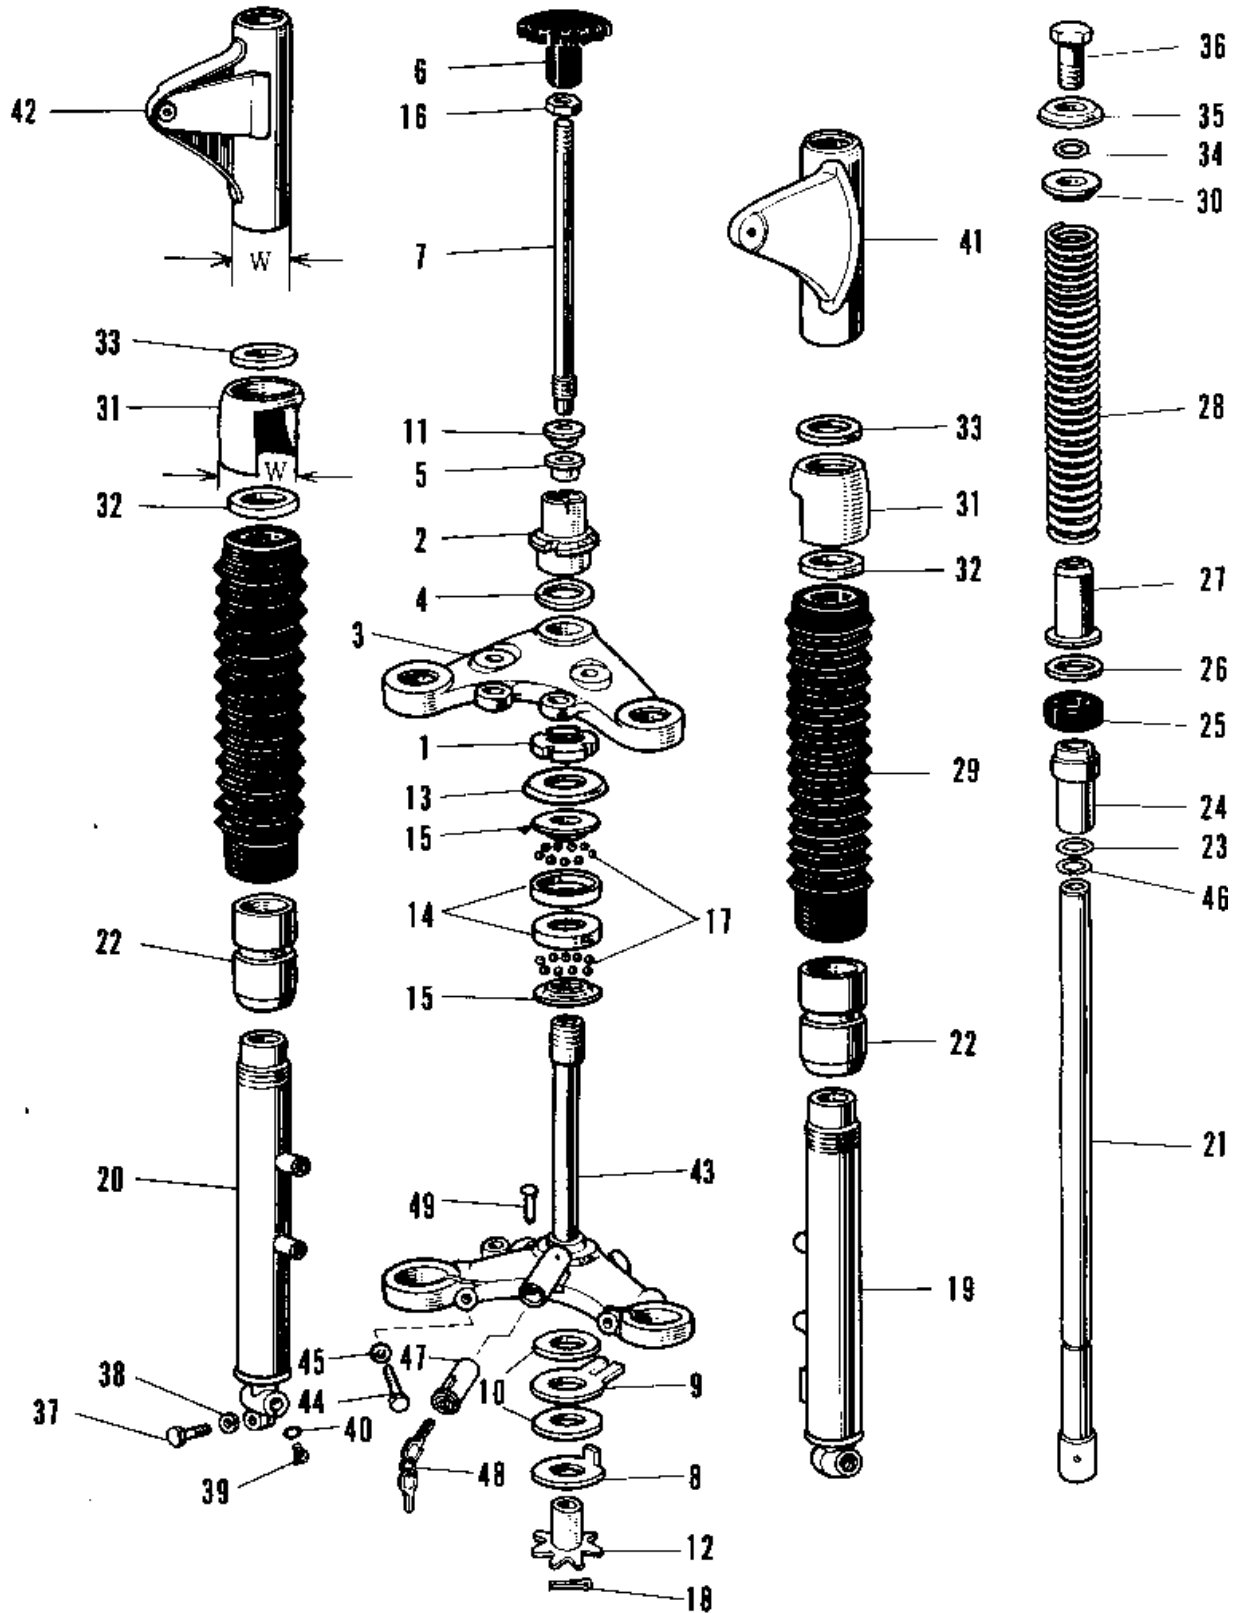

1971 A7SS-B PARTS DIAGRAM

FRONT FORK A1A-A7SSA