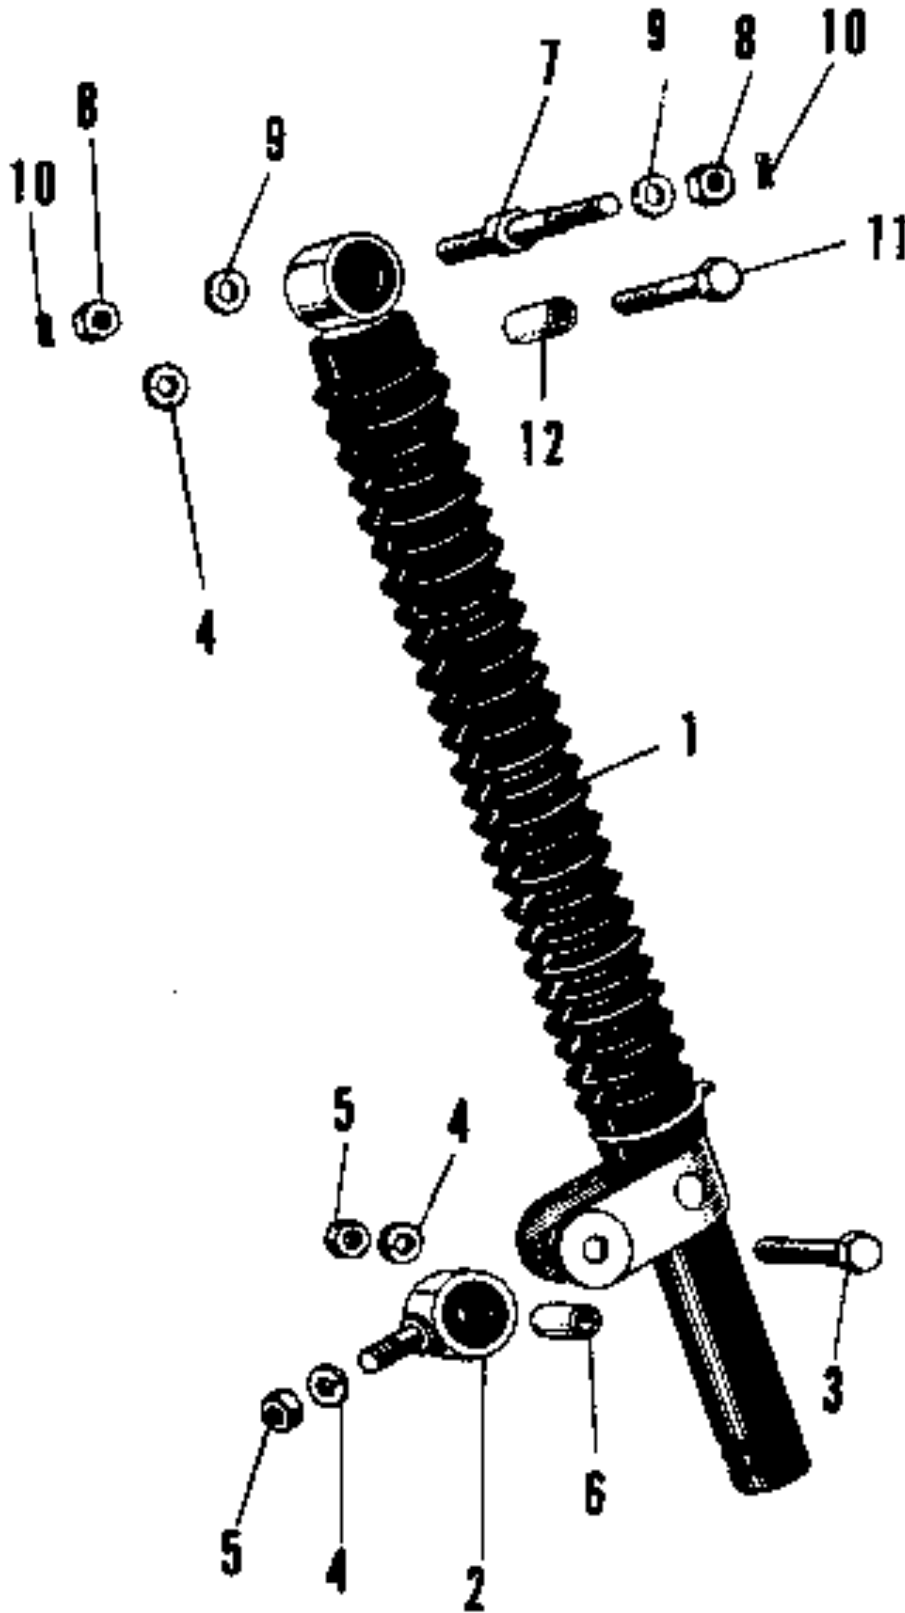

1967 Samurai PARTS DIAGRAM

STEERING DAMPER

1967 Samurai PARTS LIST

STEERING DAMPER

ITEM NAME	PART NUMBER	QUANTITY
OIL DAMPER STEERING (Ref # 1~6)	46117-003	1
BOLT OIL DAMPER REAR (Ref # 2)	46119-002	1
AXLE OIL DAMPER PIVOT (Ref # 3)	46120-002	1
WASHER SPRING 8MM (Ref # 4)	461F0800	2
NUT,8MM (Ref # 5)	311B0800	2
COLLAR PIVOT AXLE (Ref # 6)	46121-001	2
NUT,LOCK,8MM (Ref # 8)	92015-1124	1
WASHER PLAIN 8MM (Ref # 9)	411B0800	1
UNAVAILABLE IN PRICE BOOK (Ref # 11)	116B0855	1
COLLAR (Ref # 12)	92027-092	1