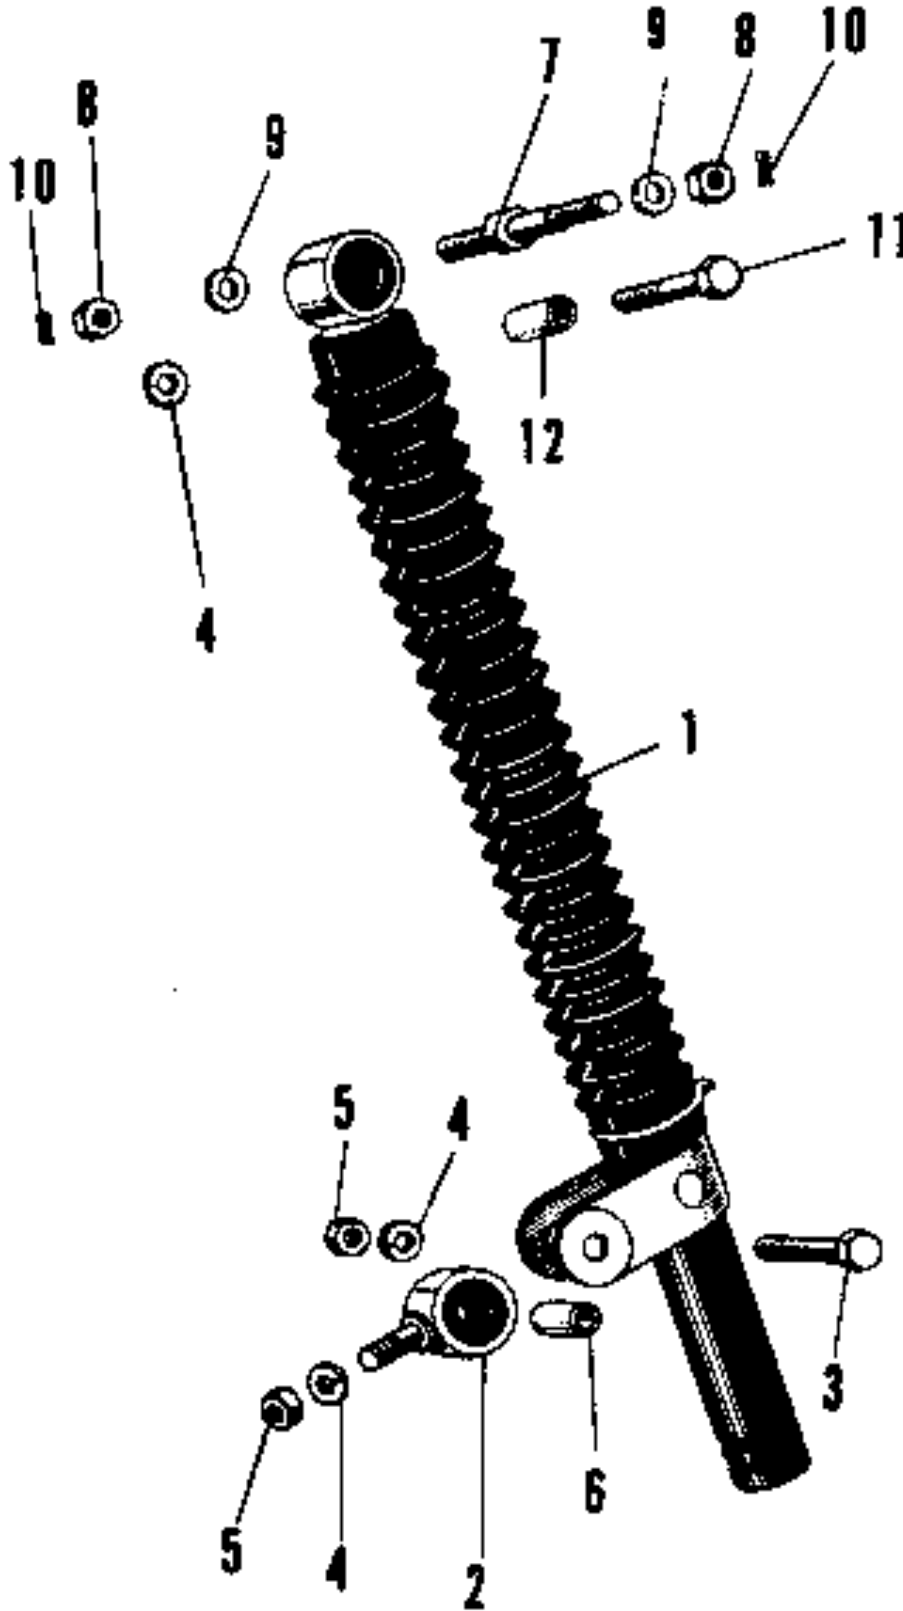

1971 A1-B PARTS DIAGRAM

STEERING DAMPER

1971 A1-B PARTS LIST

STEERING DAMPER

ITEM NAME	PART NUMBER	QUANTITY
OIL DAMPER STEERING (Ref # 1~6)	46117-003	1
BOLT OIL DAMPER REAR (Ref # 2)	46119-002	1
AXLE OIL DAMPER PIVOT (Ref # 3)	46120-002	1
WASHER SPRING 8MM (Ref # 4)	461F0800	2
NUT,8MM (Ref # 5)	311B0800	2
COLLAR PIVOT AXLE (Ref # 6)	46121-001	2
NUT,LOCK,8MM (Ref # 8)	92015-1124	1
WASHER PLAIN 8MM (Ref # 9)	411B0800	1
UNAVAILABLE IN PRICE BOOK (Ref # 11)	116B0855	1
COLLAR (Ref # 12)	92027-092	1