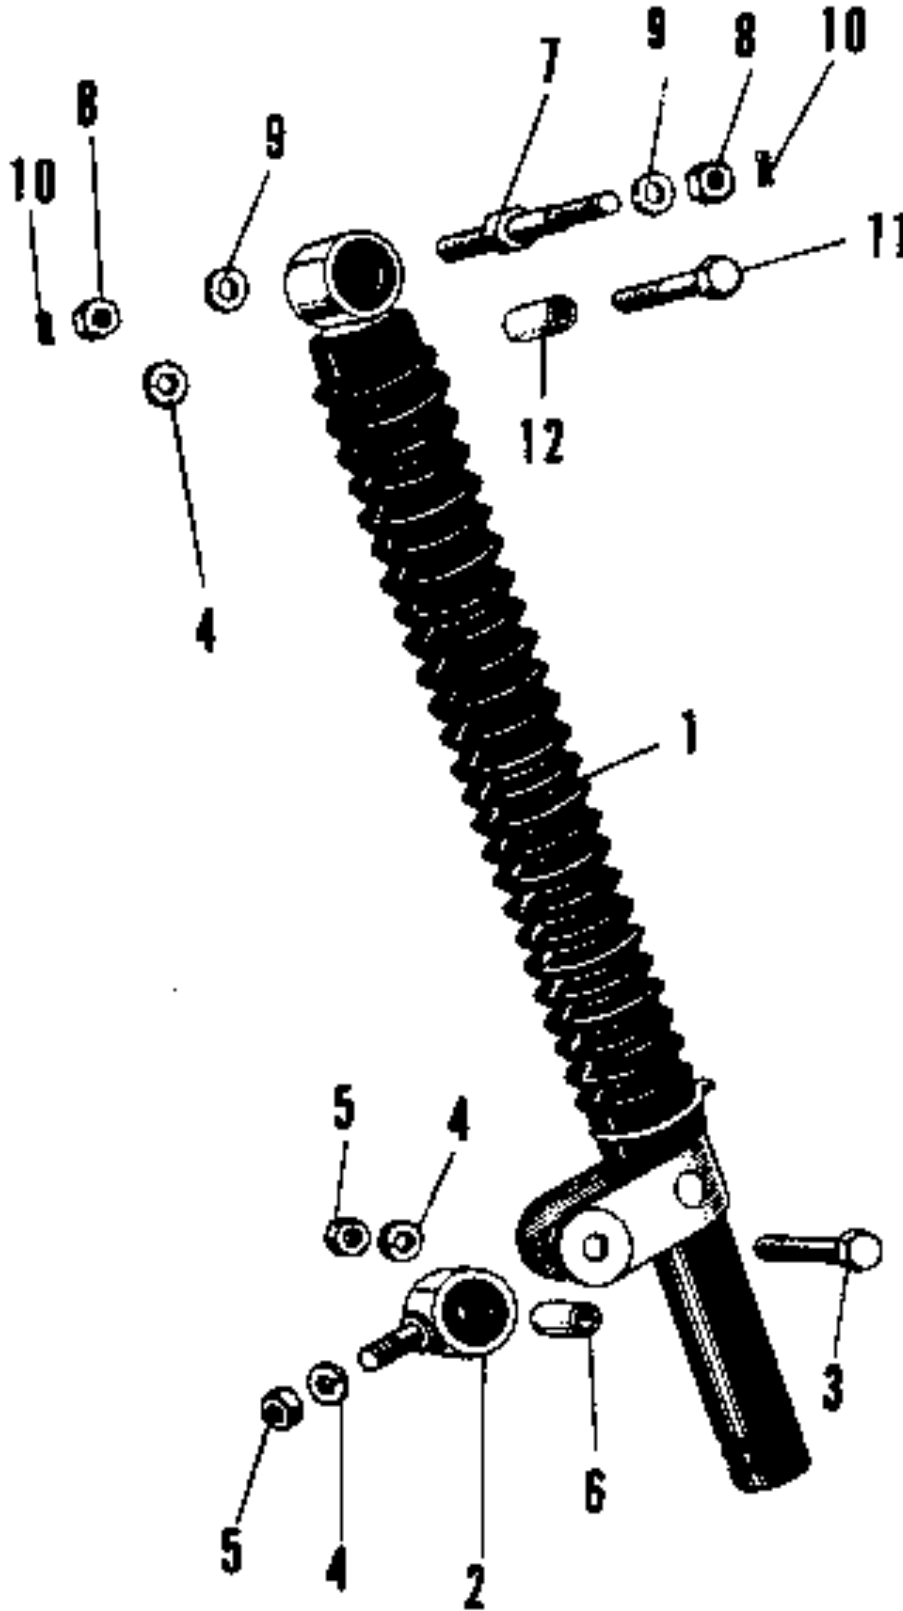

1968 A1SS PARTS DIAGRAM

STEERING DAMPER

1968 A1SS PARTS LIST

STEERING DAMPER

ITEM NAME	PART NUMBER	QUANTITY
OIL DAMPER STEERING (Ref # 1~6)	46117-003	1
BOLT OIL DAMPER REAR (Ref # 2)	46119-002	1
AXLE OIL DAMPER PIVOT (Ref # 3)	46120-002	1
WASHER SPRING 8MM (Ref # 4)	461F0800	2
NUT,8MM (Ref # 5)	311B0800	2
COLLAR PIVOT AXLE (Ref # 6)	46121-001	2
NUT,LOCK,8MM (Ref # 8)	92015-1124	1
WASHER PLAIN 8MM (Ref # 9)	411B0800	1
UNAVAILABLE IN PRICE BOOK (Ref # 11)	116B0855	1
COLLAR (Ref # 12)	92027-092	1