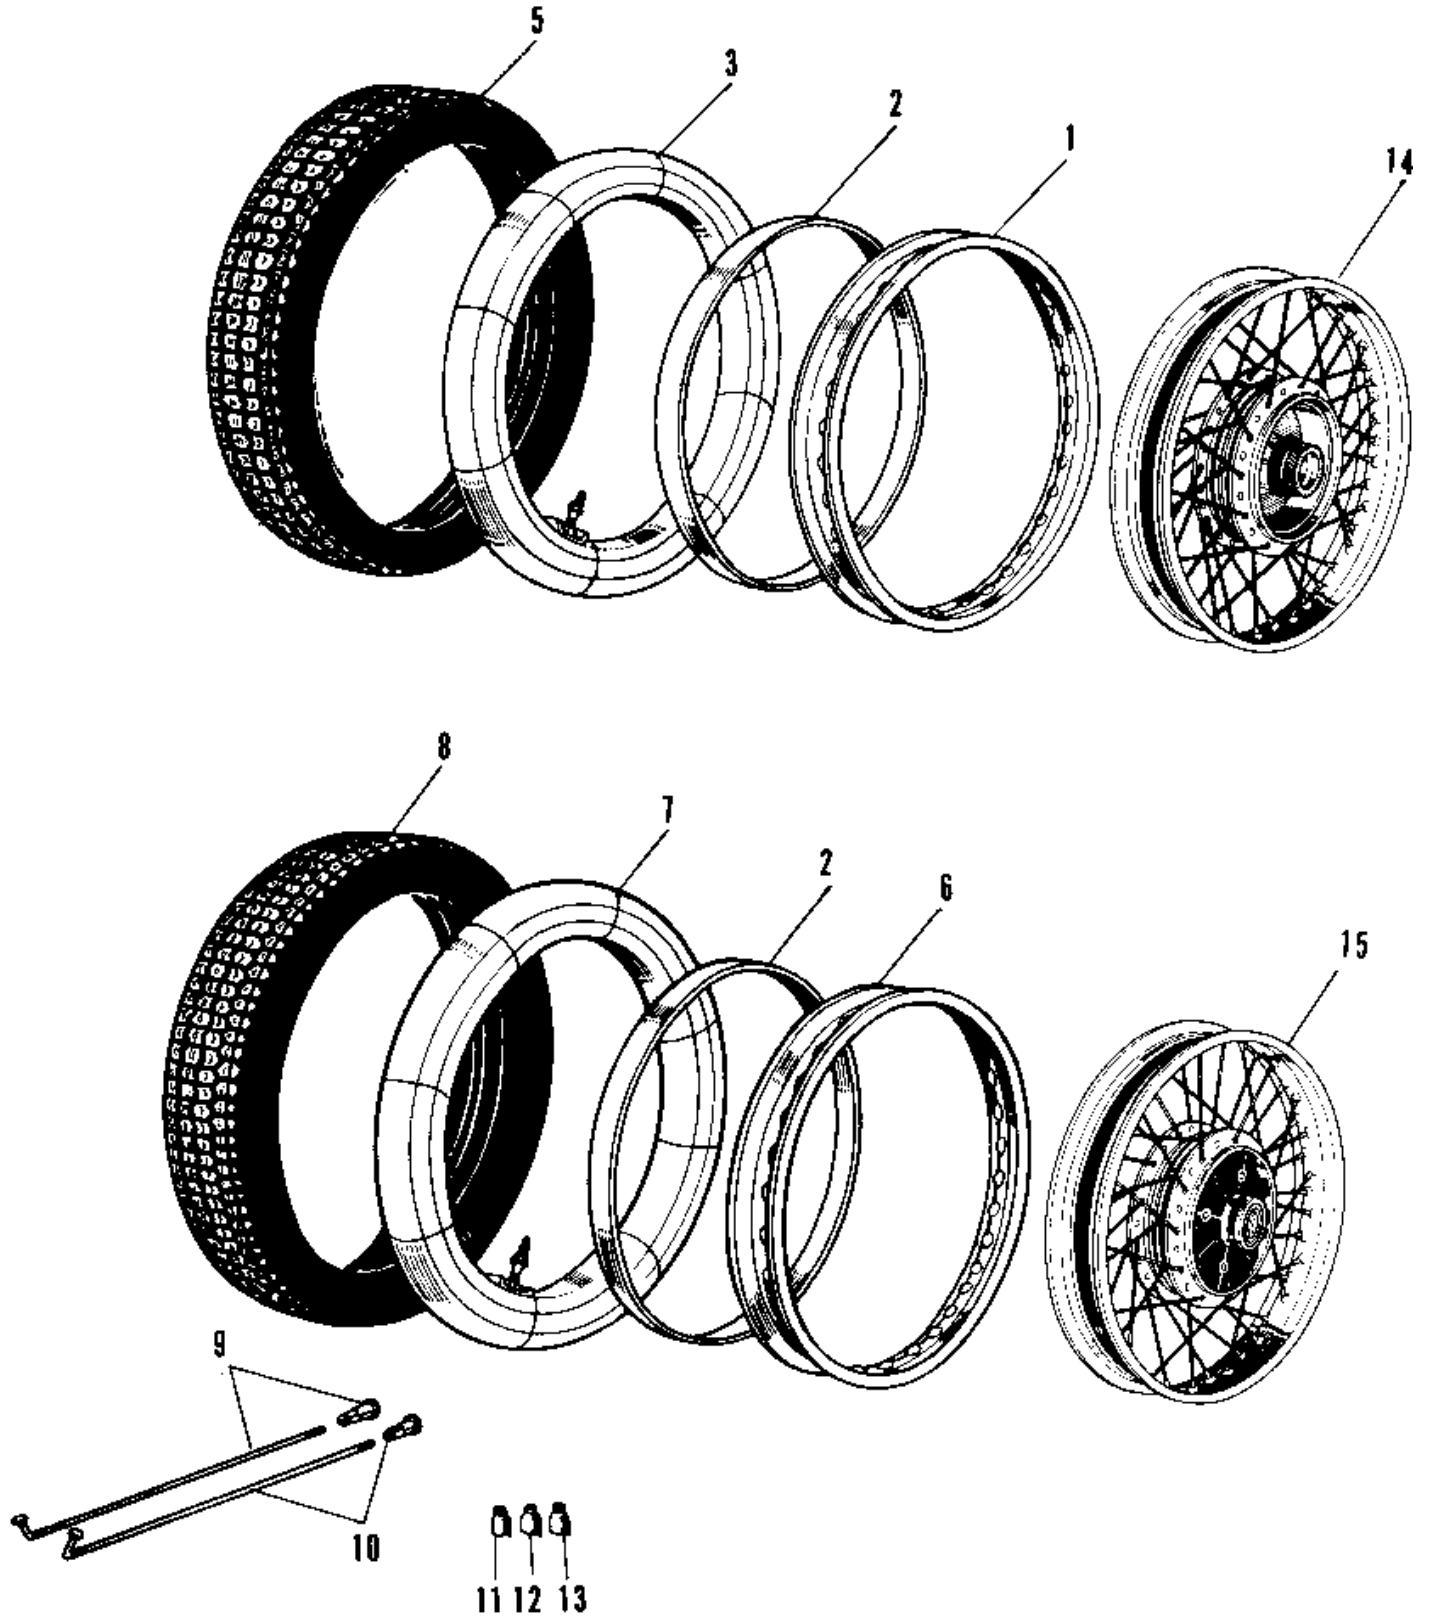

1969 Samurai PARTS DIAGRAM

WHEELS/TIRES

1969 Samurai PARTS LIST

WHEELS/TIRES

ITEM NAME	PART NUMBER	QUANTITY
RIM,1.60AX18 (Ref # 1)	41025-052	1
BAND,RIM,4.00/5.10-18 (Ref # 2)	41023-1006	2
TUBE 300/325/360-18 (Ref # 3)	41022-028	1
UNAVAILABLE IN PRICE BOOK (Ref # 4)	41014-022	1
RIM,1.85BX18W (Ref # 6)	41025-053	1
TUBE 300/325/360-18 (Ref # 7)	41022-028	1
UNAVAILABLE IN PRICE BOOK (Ref # 8)	41014-024	1
SPOKE-ASY,FR INNER (Ref # 9)	41027-045	40
SPOKE-ASY,FR OUTER (Ref # 10)	41028-044	40
WHEEL ASSY FRONT (Ref # 14)	41074-011	1
WHEEL ASSY REAR (Ref # 15)	42048-007	1