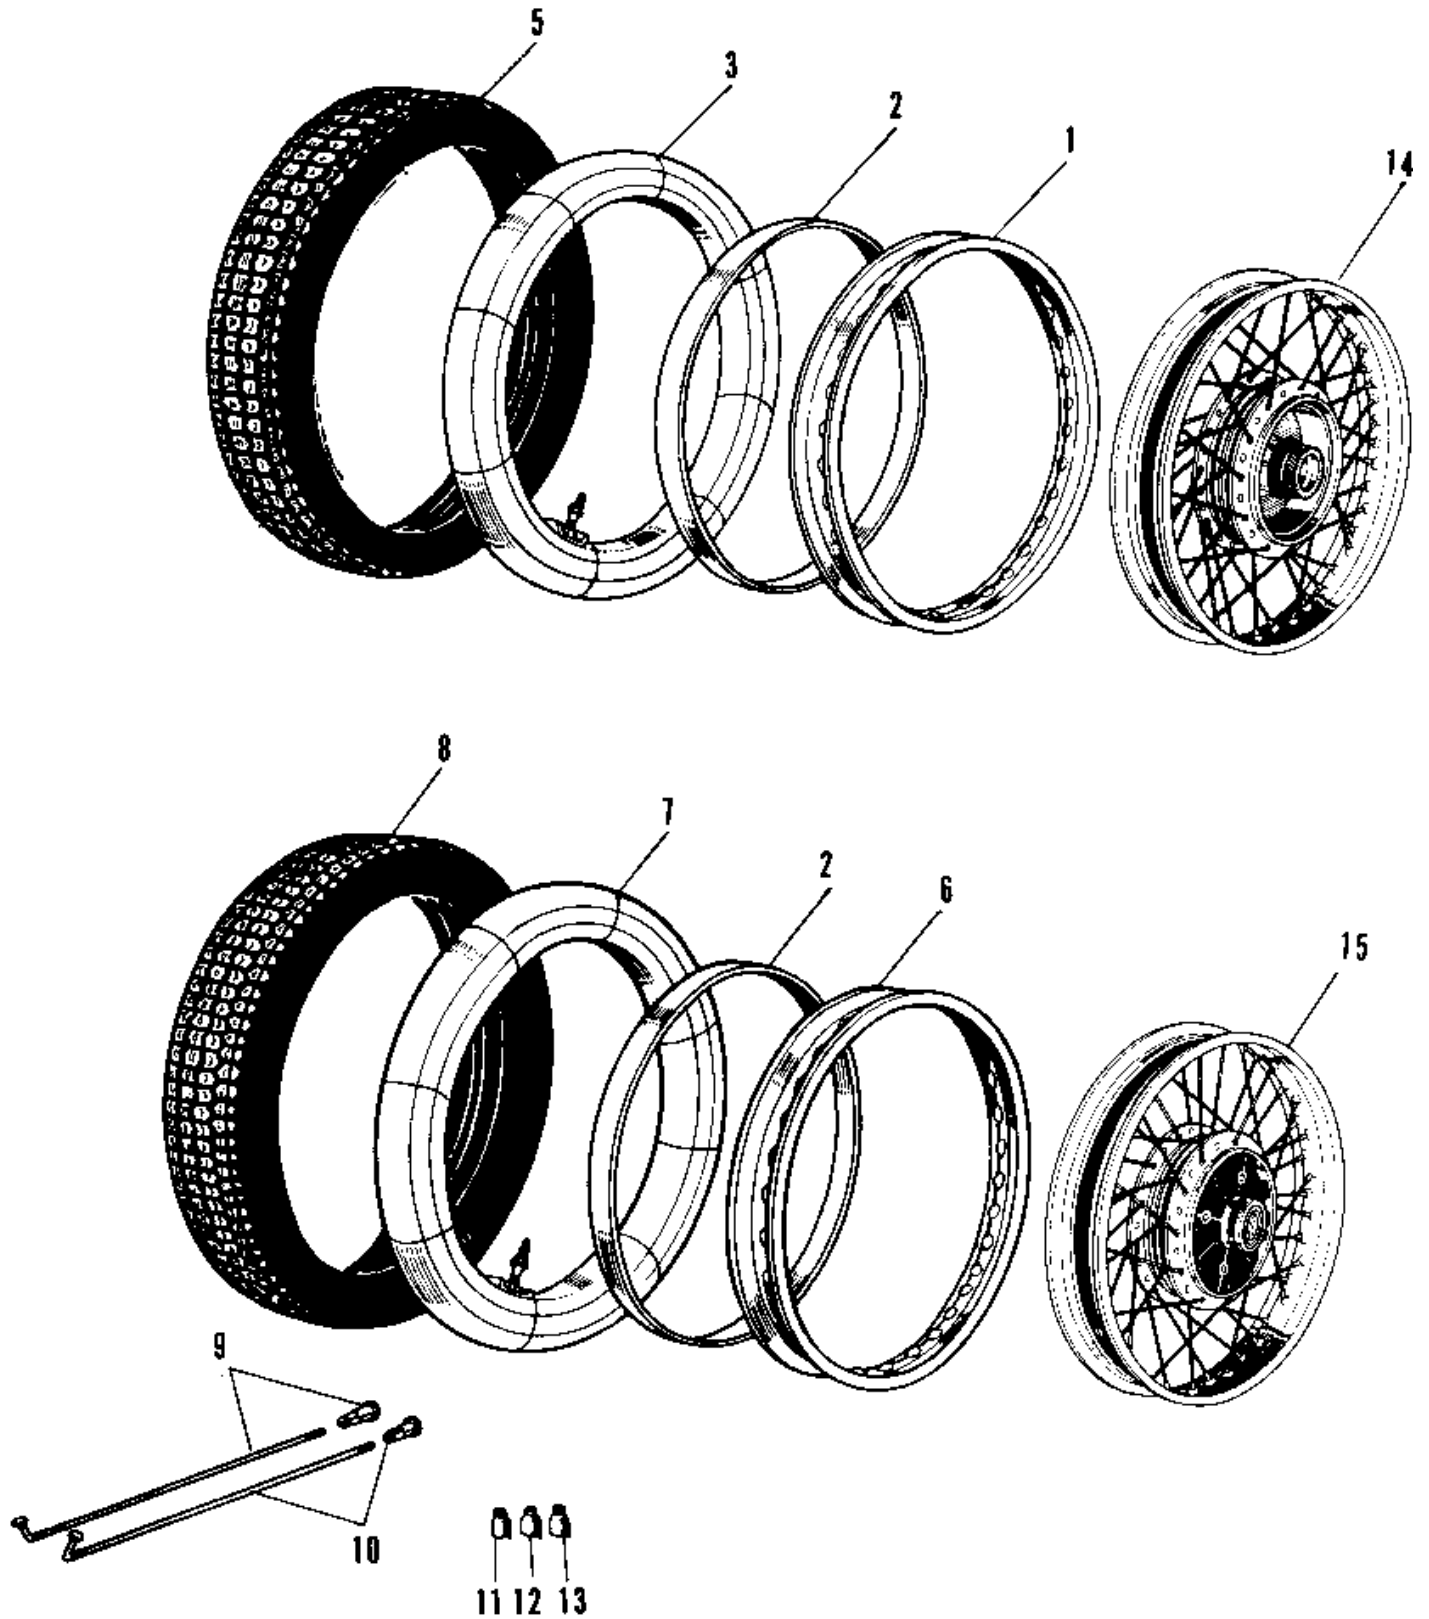

# 1969 Samurai PARTS DIAGRAM

## WHEELS/TIRES

# 1969 Samurai PARTS LIST

## WHEELS/TIRES

ITEM NAME	PART NUMBER	QUANTITY
RIM,1.60AX18 (Ref # 1)	41025-052	1
BAND,RIM,4.00/5.10-18 (Ref # 2)	41023-1006	2
TUBE 300/325/360-18 (Ref # 3)	41022-028	1
UNAVAILABLE IN PRICE BOOK (Ref # 4)	41014-022	1
RIM,1.85BX18W (Ref # 6)	41025-053	1
TUBE 300/325/360-18 (Ref # 7)	41022-028	1
UNAVAILABLE IN PRICE BOOK (Ref # 8)	41014-024	1
SPOKE-ASY,FR INNER (Ref # 9)	41027-045	40
SPOKE-ASY,FR OUTER (Ref # 10)	41028-044	40
WHEEL ASSY FRONT (Ref # 14)	41074-011	1
WHEEL ASSY REAR (Ref # 15)	42048-007	1