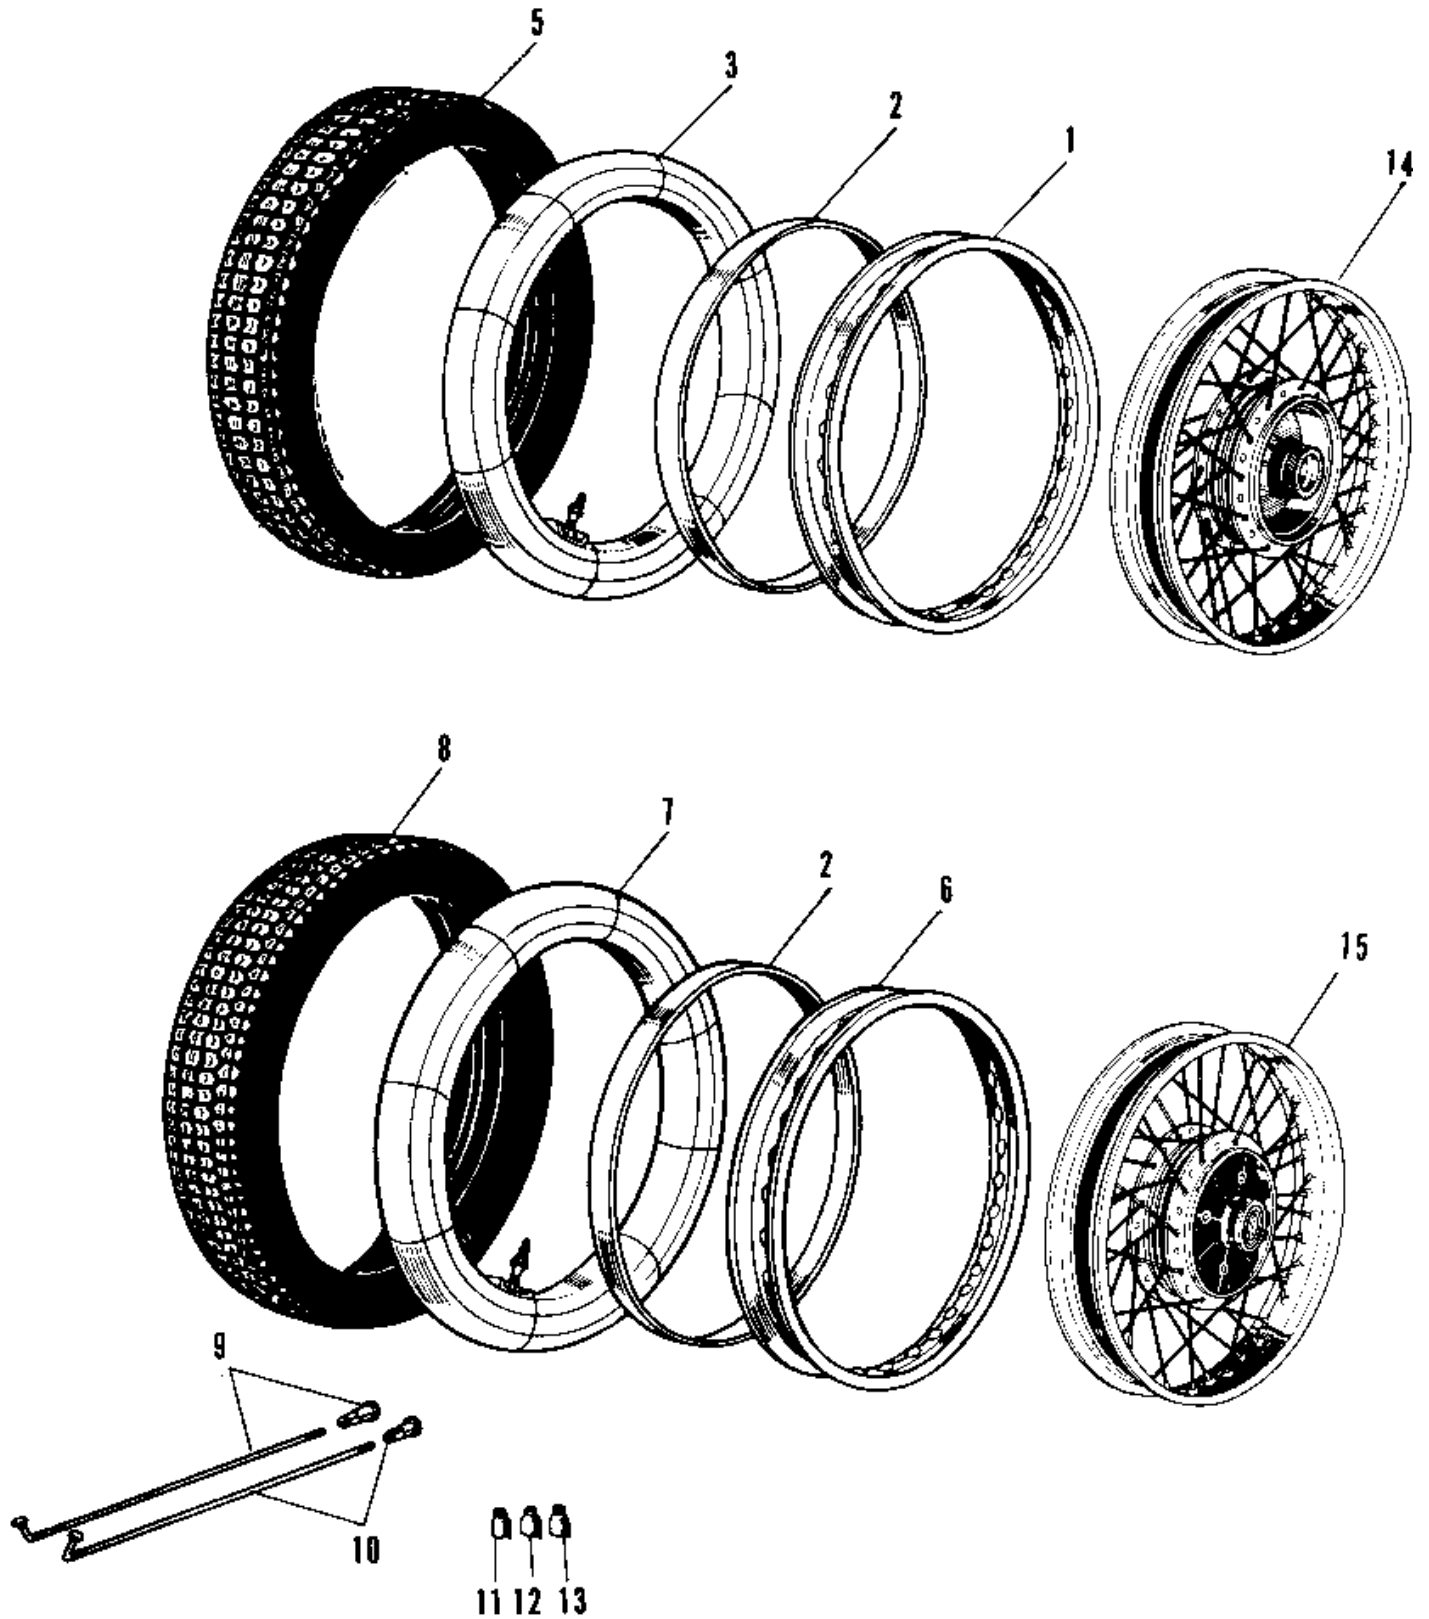

1971 A1-B PARTS DIAGRAM

WHEELS/TIRES

1971 A1-B PARTS LIST

WHEELS/TIRES

| ITEM NAME | PART NUMBER | QUANTITY |
|-------------------------------------|-------------|----------|
| RIM,1.60AX18 (Ref # 1) | 41025-052 | 1 |
| BAND,RIM,4.00/5.10-18 (Ref # 2) | 41023-1006 | 2 |
| TUBE 300/325/360-18 (Ref # 3) | 41022-028 | 1 |
| UNAVAILABLE IN PRICE BOOK (Ref # 4) | 41014-022 | 1 |
| RIM,1.85BX18W (Ref # 6) | 41025-053 | 1 |
| TUBE 300/325/360-18 (Ref # 7) | 41022-028 | 1 |
| UNAVAILABLE IN PRICE BOOK (Ref # 8) | 41014-024 | 1 |
| SPOKE-ASY,FR INNER (Ref # 9) | 41027-045 | 40 |
| SPOKE-ASY,FR OUTER (Ref # 10) | 41028-044 | 40 |
| WHEEL ASSY FRONT (Ref # 14) | 41074-011 | 1 |
| WHEEL ASSY REAR (Ref # 15) | 42048-007 | 1 |