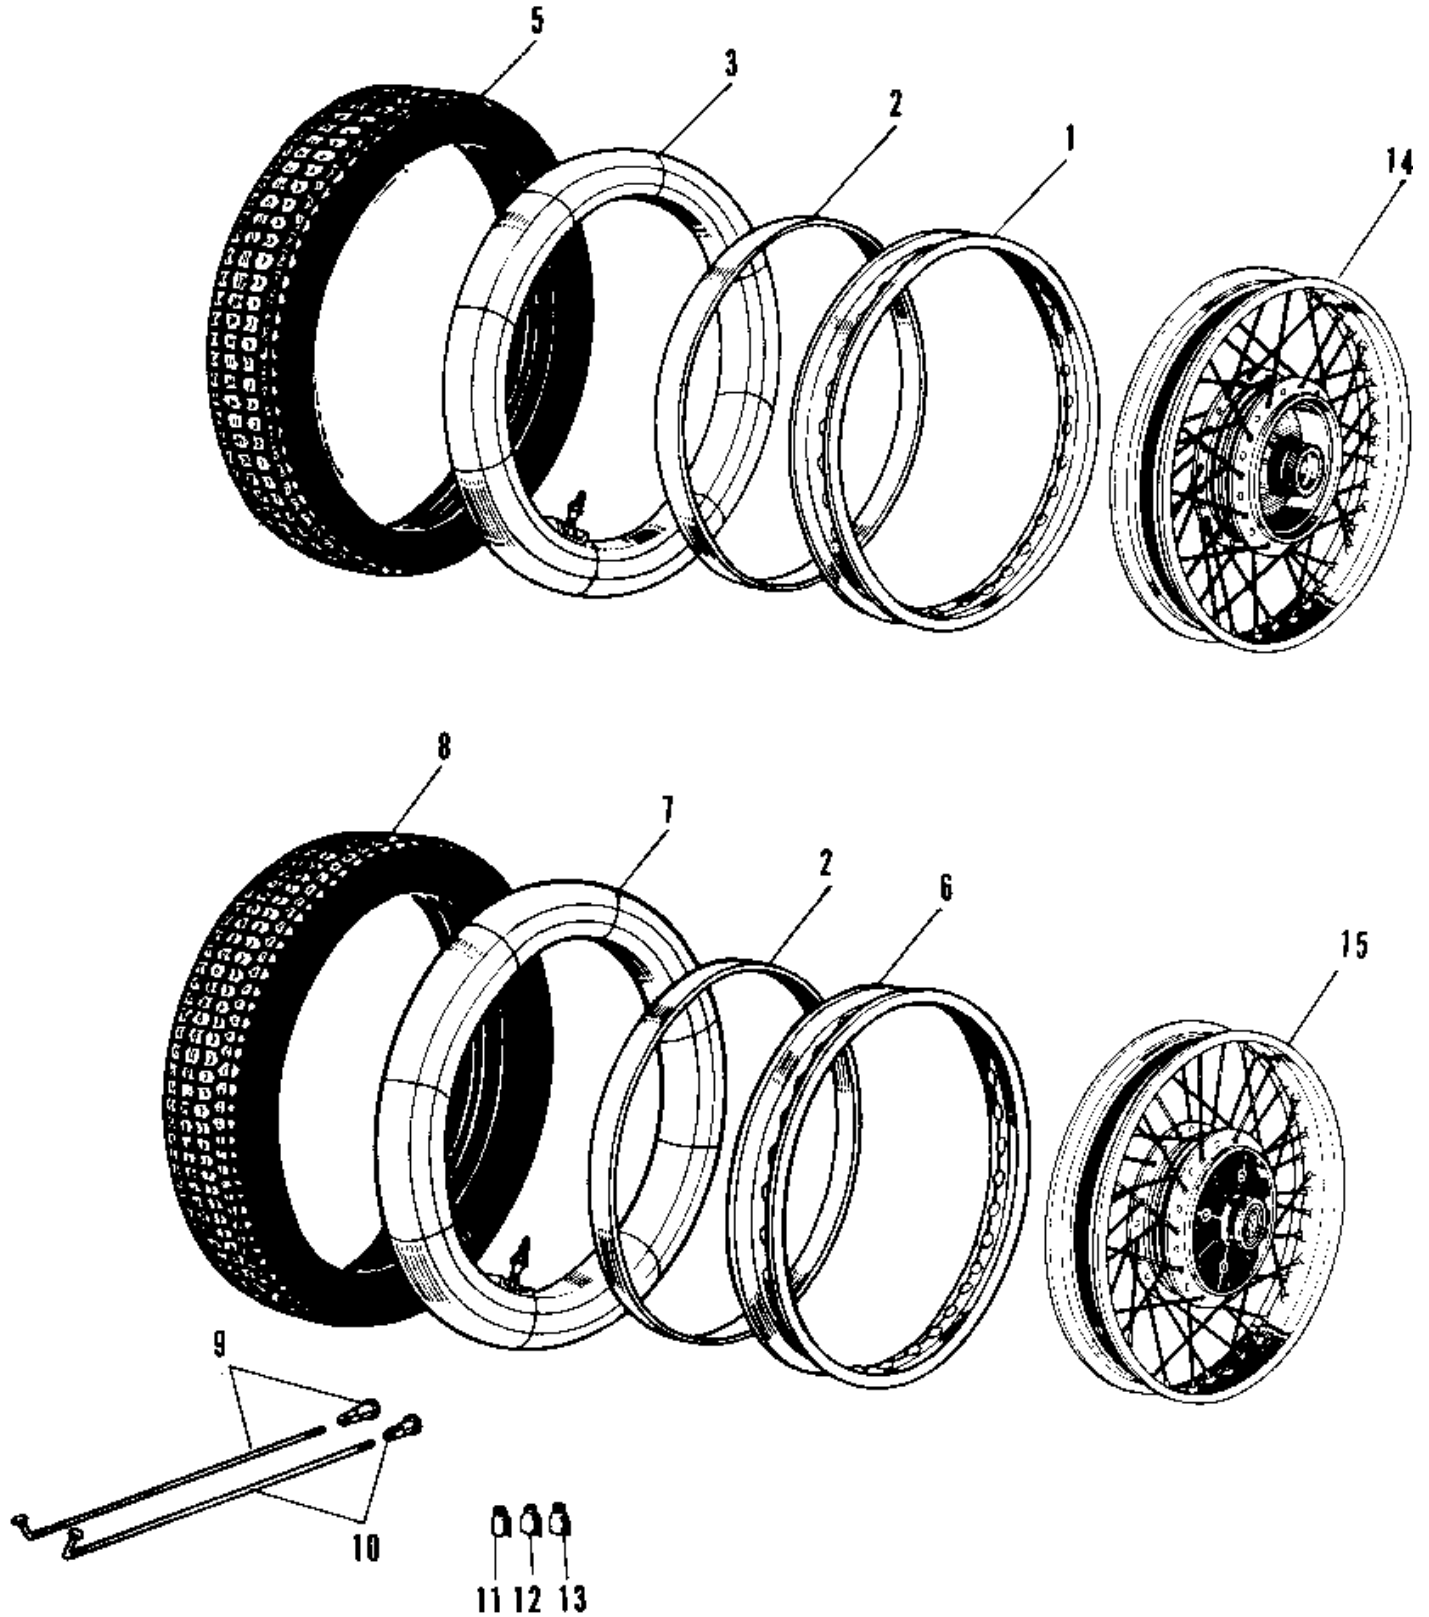

1971 A1-B PARTS DIAGRAM

WHEELS/TIRES

1971 A1-B PARTS LIST

WHEELS/TIRES

ITEM NAME	PART NUMBER	QUANTITY
RIM,1.60AX18 (Ref # 1)	41025-052	1
BAND,RIM,4.00/5.10-18 (Ref # 2)	41023-1006	2
TUBE 300/325/360-18 (Ref # 3)	41022-028	1
UNAVAILABLE IN PRICE BOOK (Ref # 4)	41014-022	1
RIM,1.85BX18W (Ref # 6)	41025-053	1
TUBE 300/325/360-18 (Ref # 7)	41022-028	1
UNAVAILABLE IN PRICE BOOK (Ref # 8)	41014-024	1
SPOKE-ASY,FR INNER (Ref # 9)	41027-045	40
SPOKE-ASY,FR OUTER (Ref # 10)	41028-044	40
WHEEL ASSY FRONT (Ref # 14)	41074-011	1
WHEEL ASSY REAR (Ref # 15)	42048-007	1