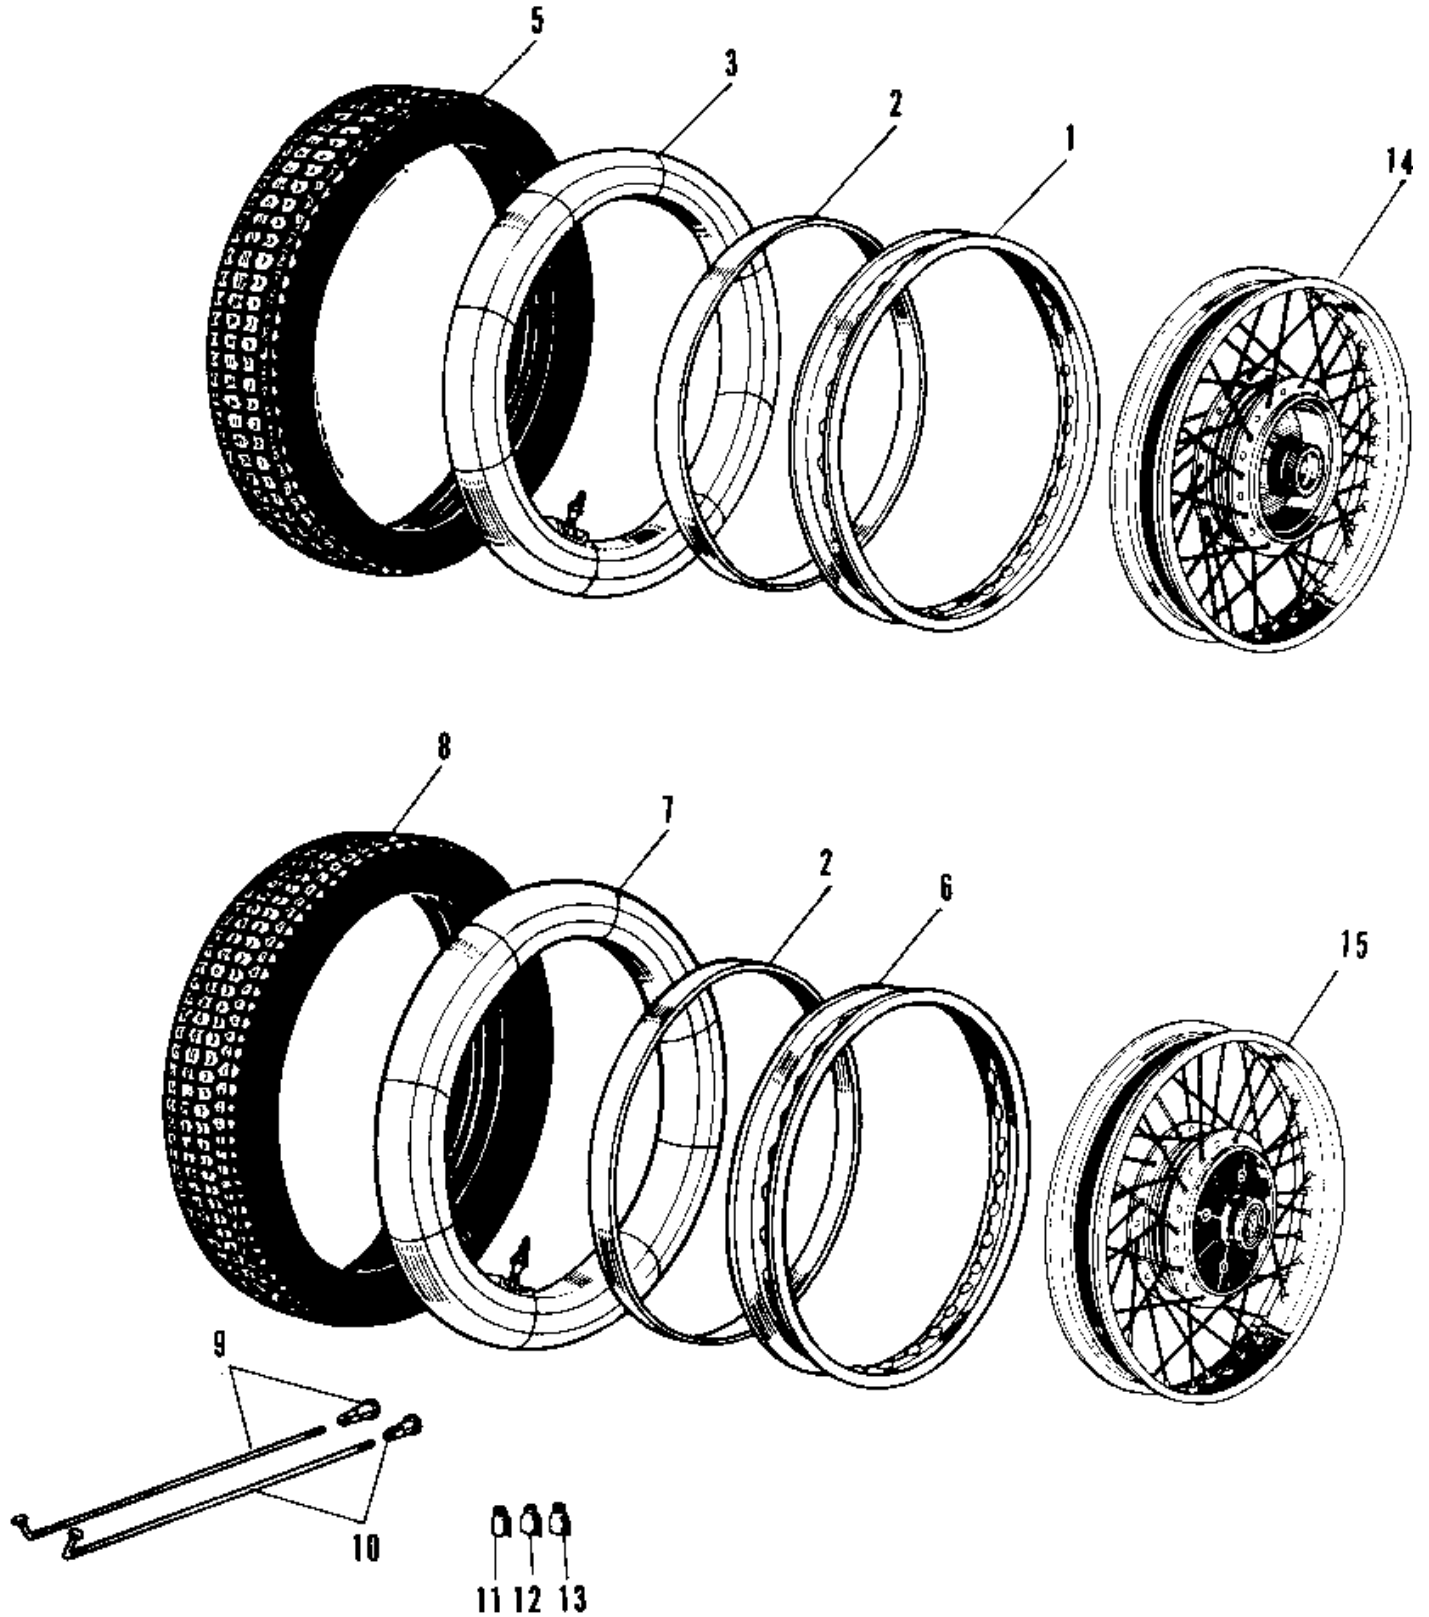

1969 A1SS PARTS DIAGRAM

WHEELS/TIRES

1969 A1SS PARTS LIST

WHEELS/TIRES

ITEM NAME	PART NUMBER	QUANTITY
RIM,1.60AX18 (Ref # 1)	41025-052	1
BAND,RIM,4.00/5.10-18 (Ref # 2)	41023-1006	2
TUBE 300/325/360-18 (Ref # 3)	41022-028	1
UNAVAILABLE IN PRICE BOOK (Ref # 4)	41014-022	1
RIM,1.85BX18W (Ref # 6)	41025-053	1
TUBE 300/325/360-18 (Ref # 7)	41022-028	1
UNAVAILABLE IN PRICE BOOK (Ref # 8)	41021-027	1
SPOKE-ASY,FR INNER (Ref # 9)	41027-045	40
SPOKE-ASY,FR OUTER (Ref # 10)	41028-044	40
WHEEL ASSY FRONT (Ref # 14)	41074-011	1
WHEEL ASSY REAR (Ref # 15)	42048-007	1