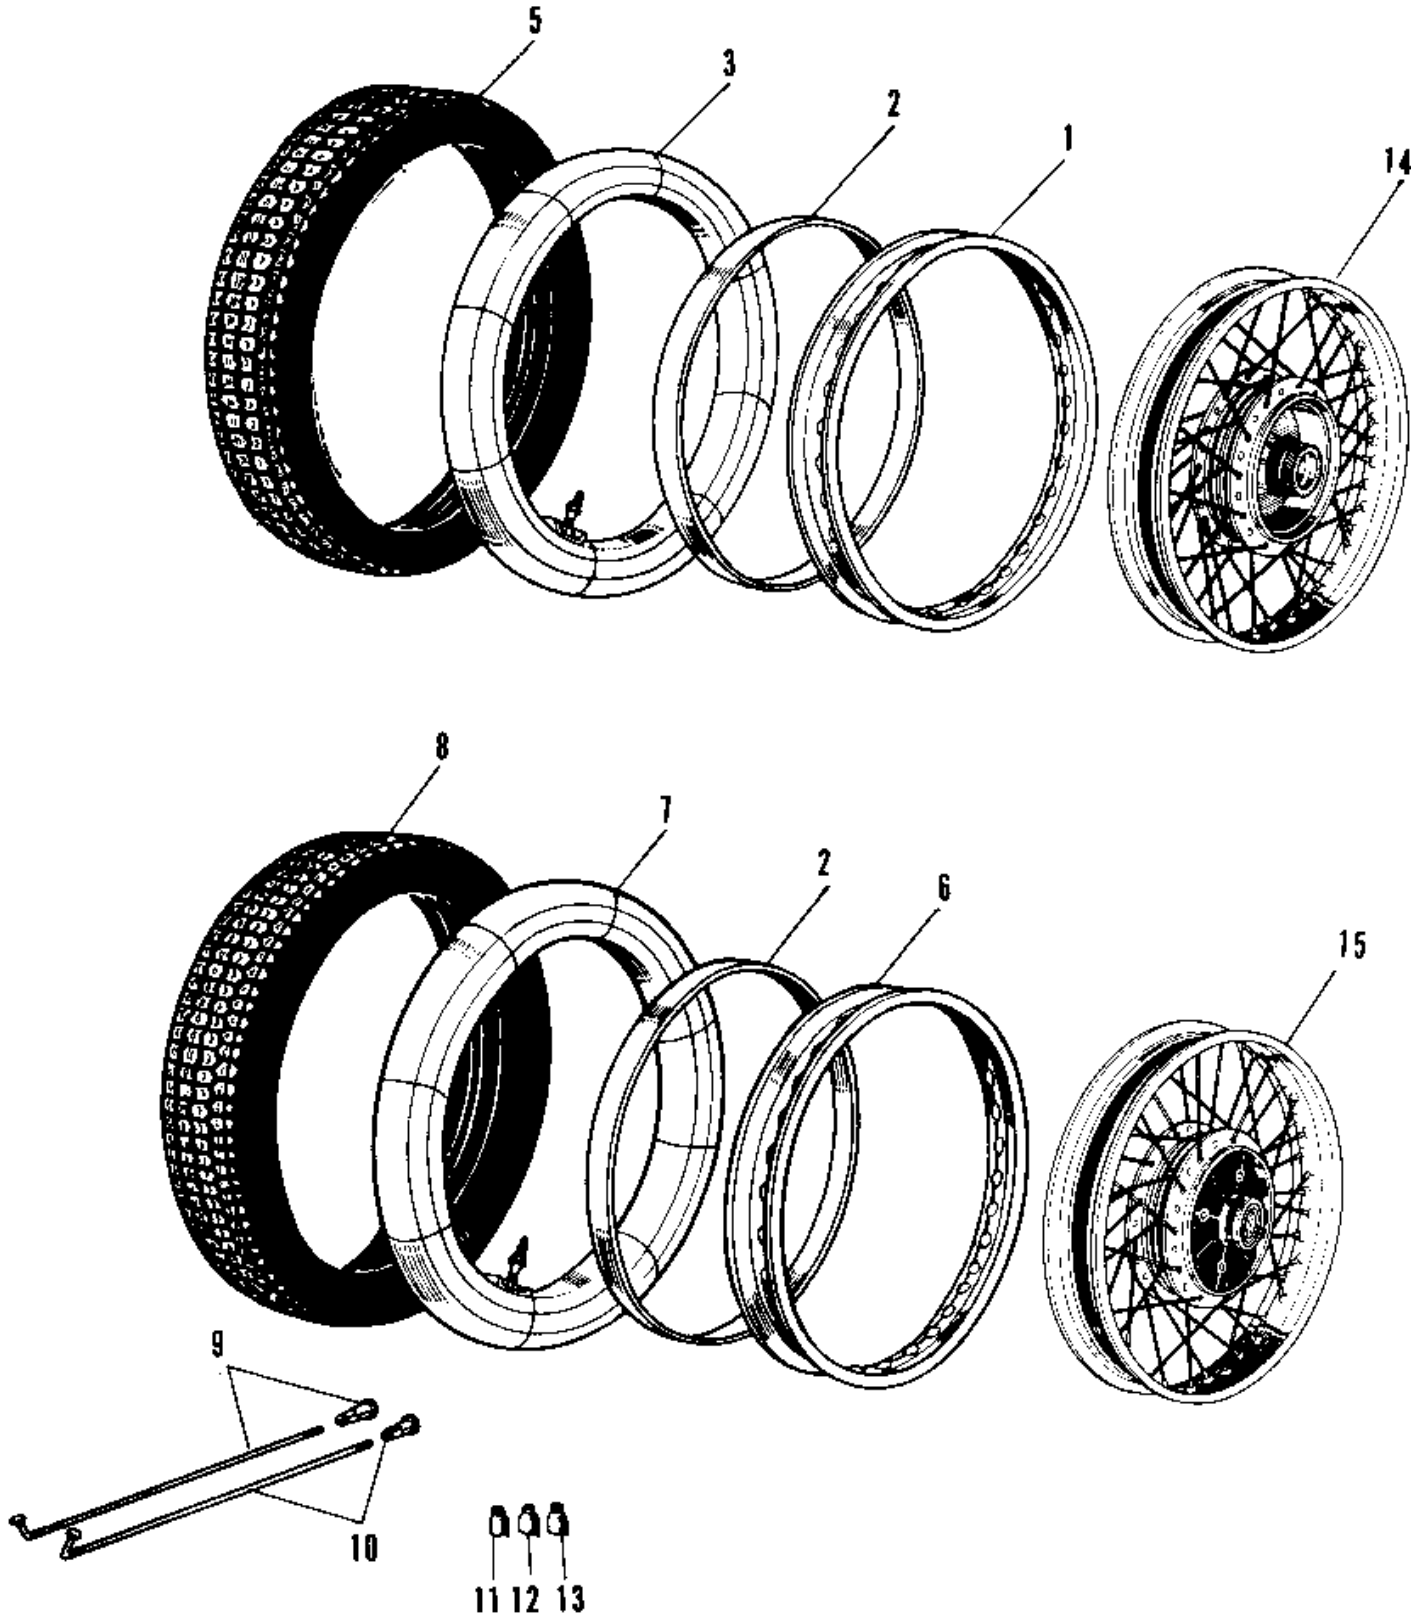

1967 A1SS PARTS DIAGRAM

WHEELS/TIRES

1967 A1SS PARTS LIST

WHEELS/TIRES

ITEM NAME	PART NUMBER	QUANTITY
RIM,1.60AX18 (Ref # 1)	41025-052	1
BAND,RIM,4.00/5.10-18 (Ref # 2)	41023-1006	2
TUBE 300/325/360-18 (Ref # 3)	41022-028	1
UNAVAILABLE IN PRICE BOOK (Ref # 4)	41014-022	1
RIM,1.85BX18W (Ref # 6)	41025-053	1
TUBE 300/325/360-18 (Ref # 7)	41022-028	1
UNAVAILABLE IN PRICE BOOK (Ref # 8)	41021-027	1
SPOKE-ASY,FR INNER (Ref # 9)	41027-045	40
SPOKE-ASY,FR OUTER (Ref # 10)	41028-044	40
WHEEL ASSY FRONT (Ref # 14)	41074-011	1
WHEEL ASSY REAR (Ref # 15)	42048-007	1