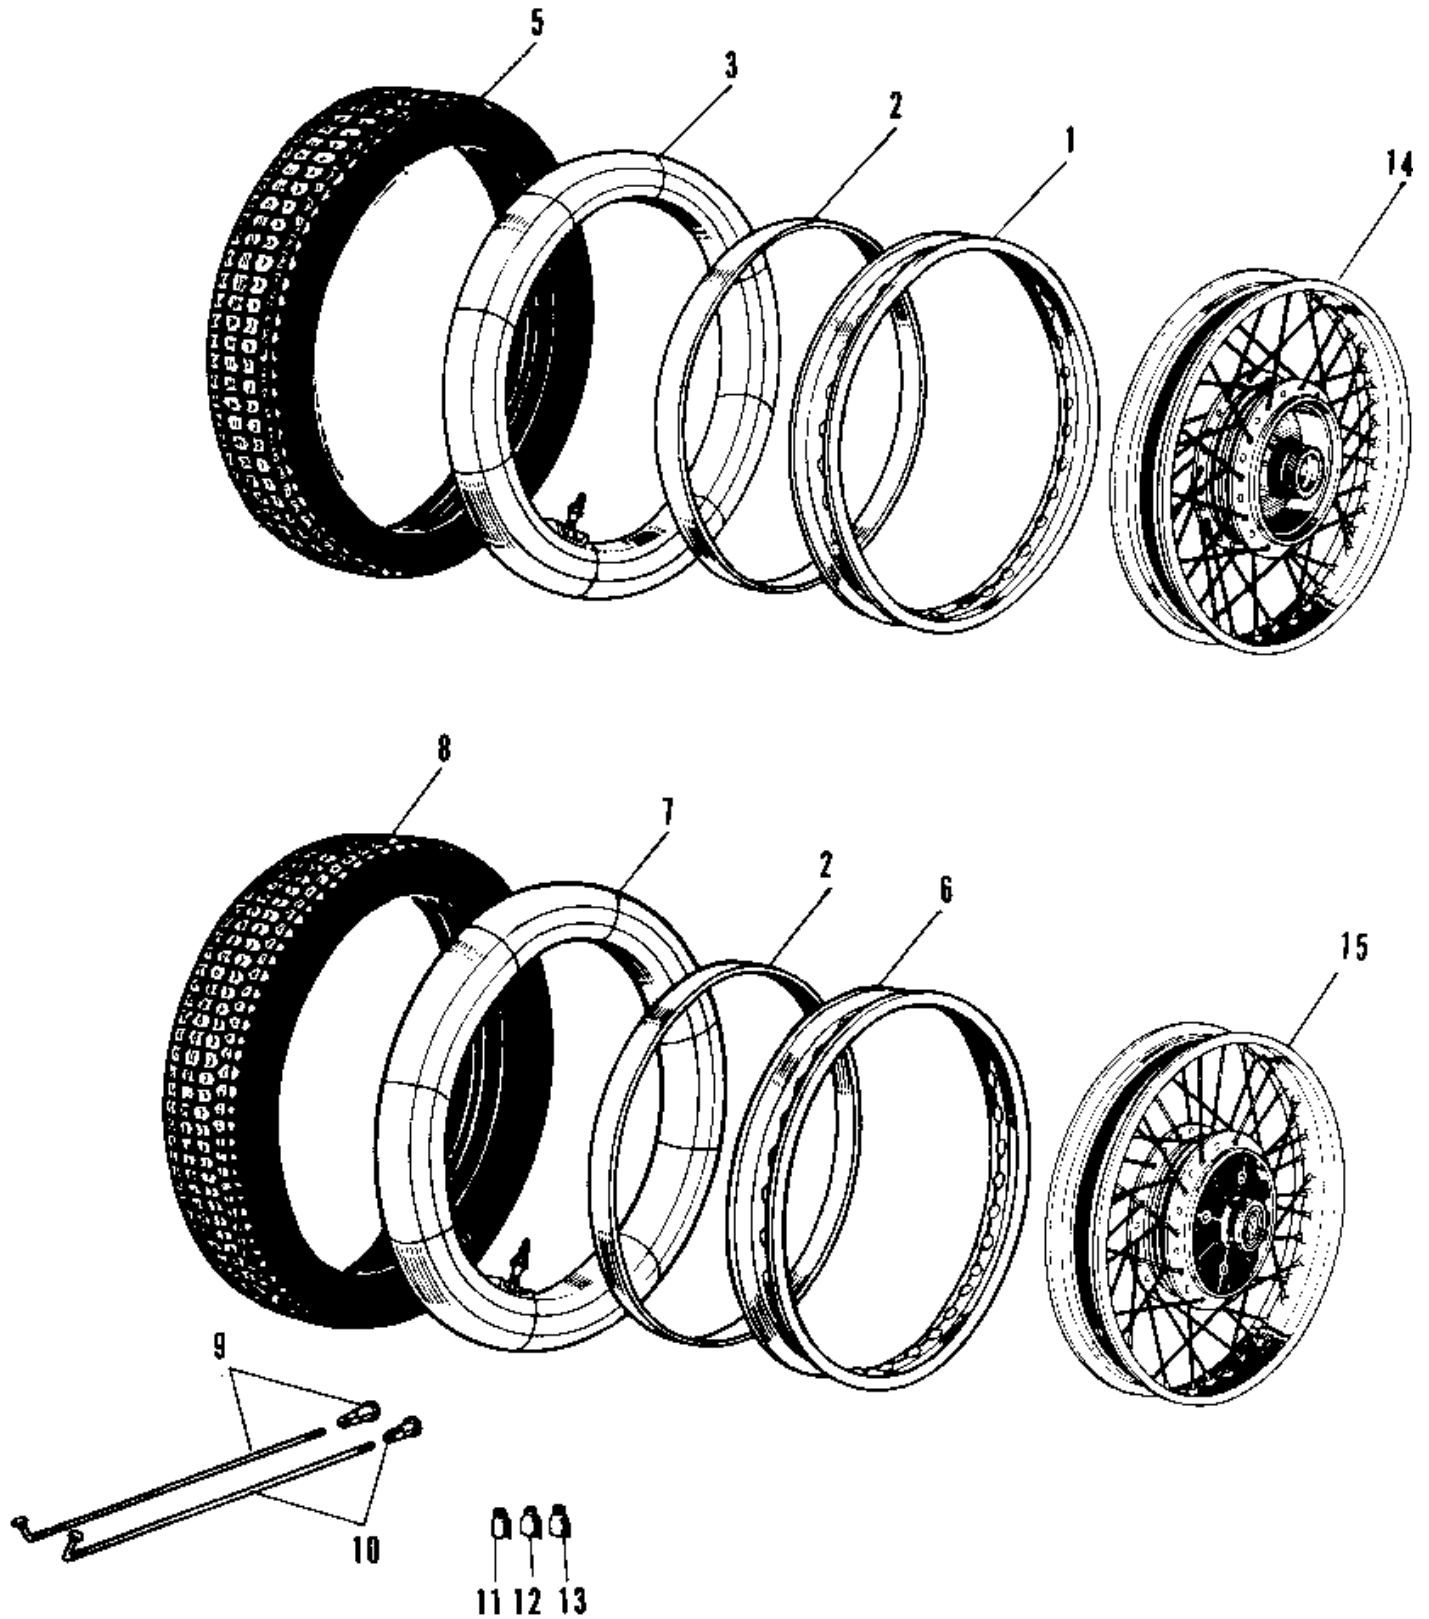

1971 A1SS-B PARTS DIAGRAM

WHEELS/TIRES

1971 A1SS-B PARTS LIST

WHEELS/TIRES

ITEM NAME	PART NUMBER	QUANTITY
RIM,1.60AX18 (Ref # 1)	41025-052	1
BAND,RIM,4.00/5.10-18 (Ref # 2)	41023-1006	2
TUBE 300/325/360-18 (Ref # 3)	41022-028	1
UNAVAILABLE IN PRICE BOOK (Ref # 4)	41014-022	1
RIM,1.85BX18W (Ref # 6)	41025-053	1
TUBE 300/325/360-18 (Ref # 7)	41022-028	1
UNAVAILABLE IN PRICE BOOK (Ref # 8)	41021-027	1
SPOKE-ASY,FR INNER (Ref # 9)	41027-045	40
SPOKE-ASY,FR OUTER (Ref # 10)	41028-044	40
WHEEL ASSY FRONT (Ref # 14)	41074-011	1
WHEEL ASSY REAR (Ref # 15)	42048-007	1