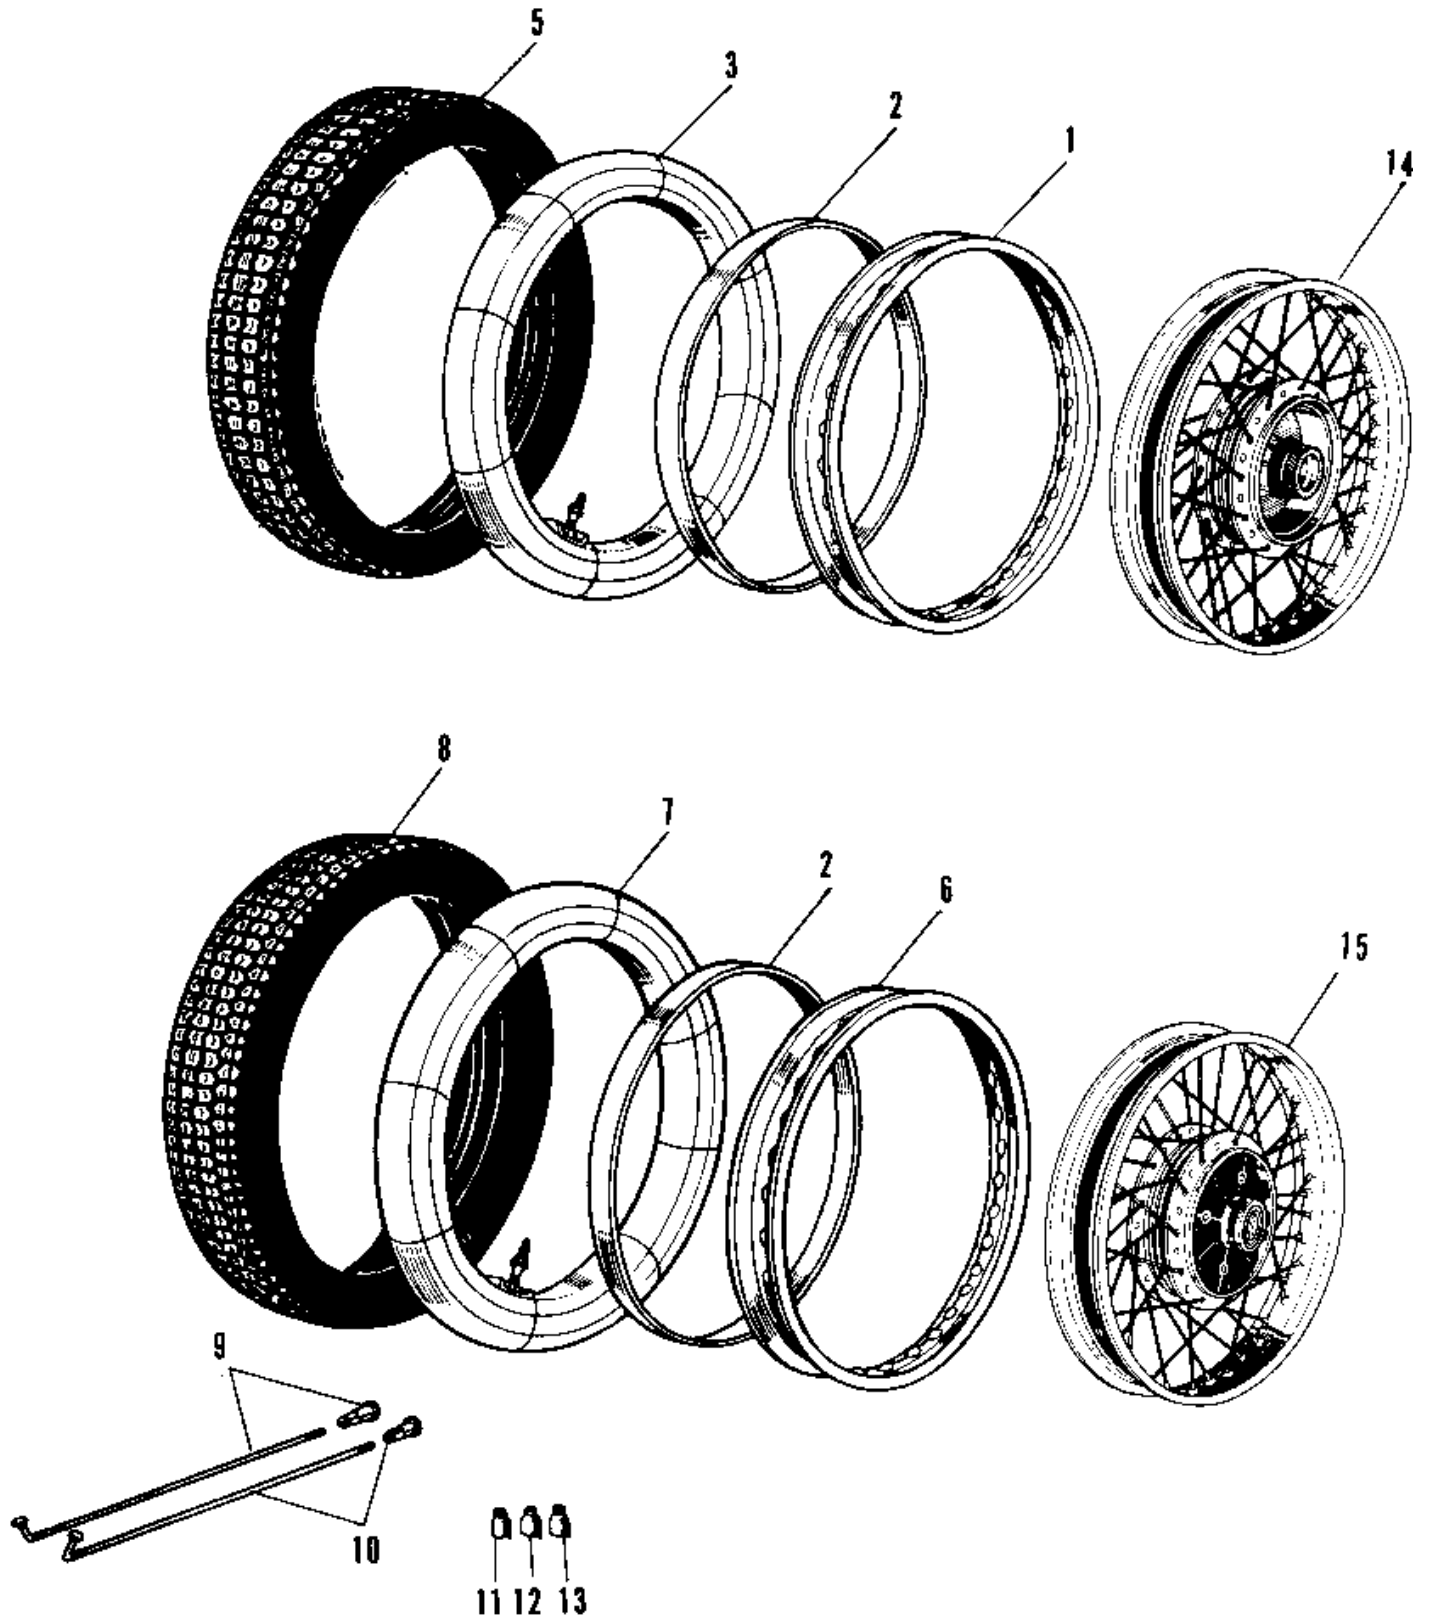

1967 Avenger PARTS DIAGRAM

WHEELS/TIRES

1967 Avenger PARTS LIST

WHEELS/TIRES

ITEM NAME	PART NUMBER	QUANTITY
RIM,1.60AX18 (Ref # 1)	41025-052	1
BAND,RIM,4.00/5.10-18 (Ref # 2)	41023-1006	2
TUBE 300/325/360-18 (Ref # 3)	41022-028	1
UNAVAILABLE IN PRICE BOOK (Ref # 4)	41014-022	1
RIM,1.85BX18W (Ref # 6)	41025-053	1
TUBE 300/325/360-18 (Ref # 7)	41022-028	1
UNAVAILABLE IN PRICE BOOK (Ref # 8)	41014-024	1
SPOKE-ASY,FR INNER (Ref # 9)	41027-045	40
SPOKE-ASY,FR OUTER (Ref # 10)	41028-044	40
WHEEL ASSY FRONT (Ref # 14)	41074-011	1
WHEEL ASSY REAR (Ref # 15)	42048-007	1