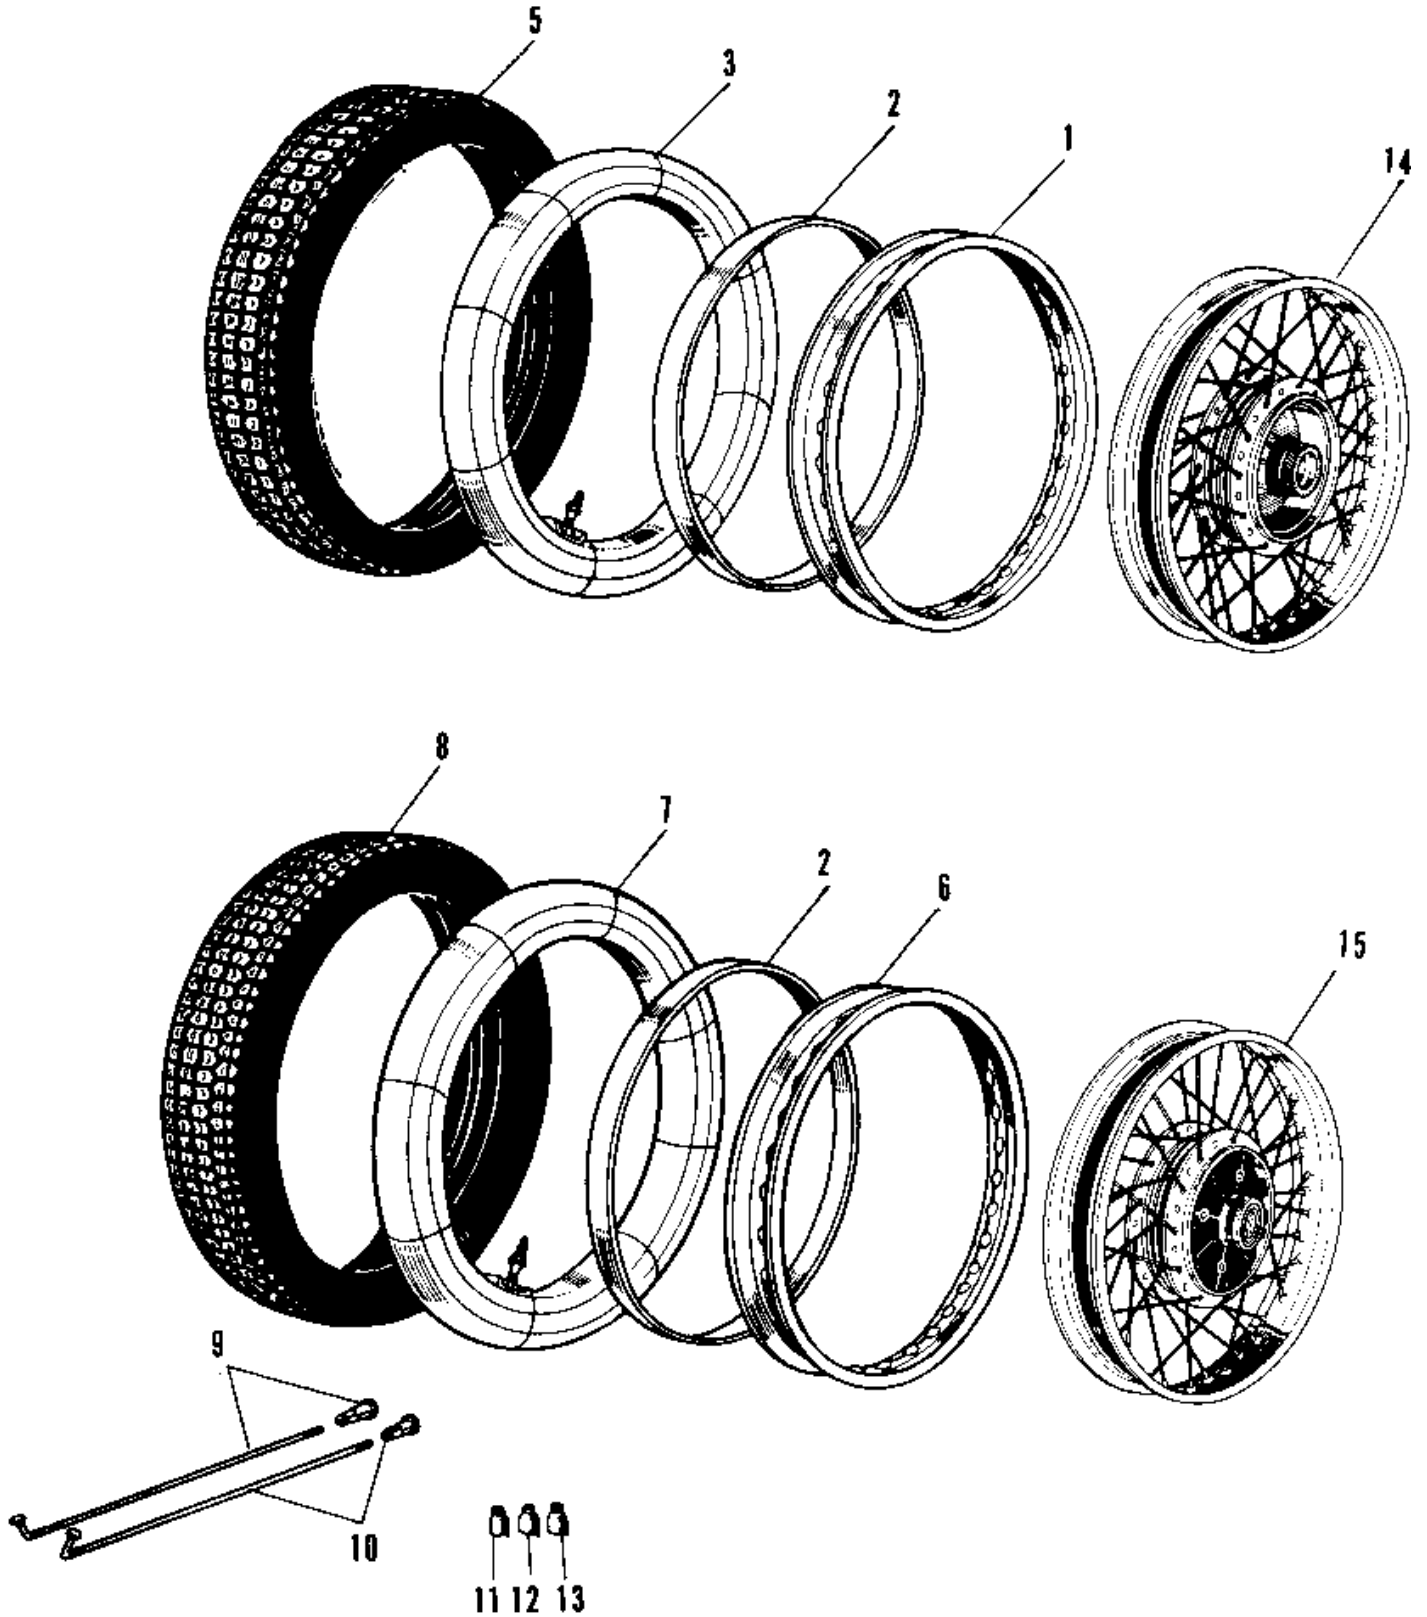

1969 Avenger PARTS DIAGRAM

WHEELS/TIRES

1969 Avenger PARTS LIST

WHEELS/TIRES

ITEM NAME	PART NUMBER	QUANTITY
RIM,1.60AX18 (Ref # 1)	41025-052	1
BAND,RIM,4.00/5.10-18 (Ref # 2)	41023-1006	2
TUBE 300/325/360-18 (Ref # 3)	41022-028	1
UNAVAILABLE IN PRICE BOOK (Ref # 4)	41014-022	1
RIM,1.85BX18W (Ref # 6)	41025-053	1
TUBE 300/325/360-18 (Ref # 7)	41022-028	1
UNAVAILABLE IN PRICE BOOK (Ref # 8)	41014-024	1
SPOKE-ASY,FR INNER (Ref # 9)	41027-045	40
SPOKE-ASY,FR OUTER (Ref # 10)	41028-044	40
WHEEL ASSY FRONT (Ref # 14)	41074-011	1
WHEEL ASSY REAR (Ref # 15)	42048-007	1