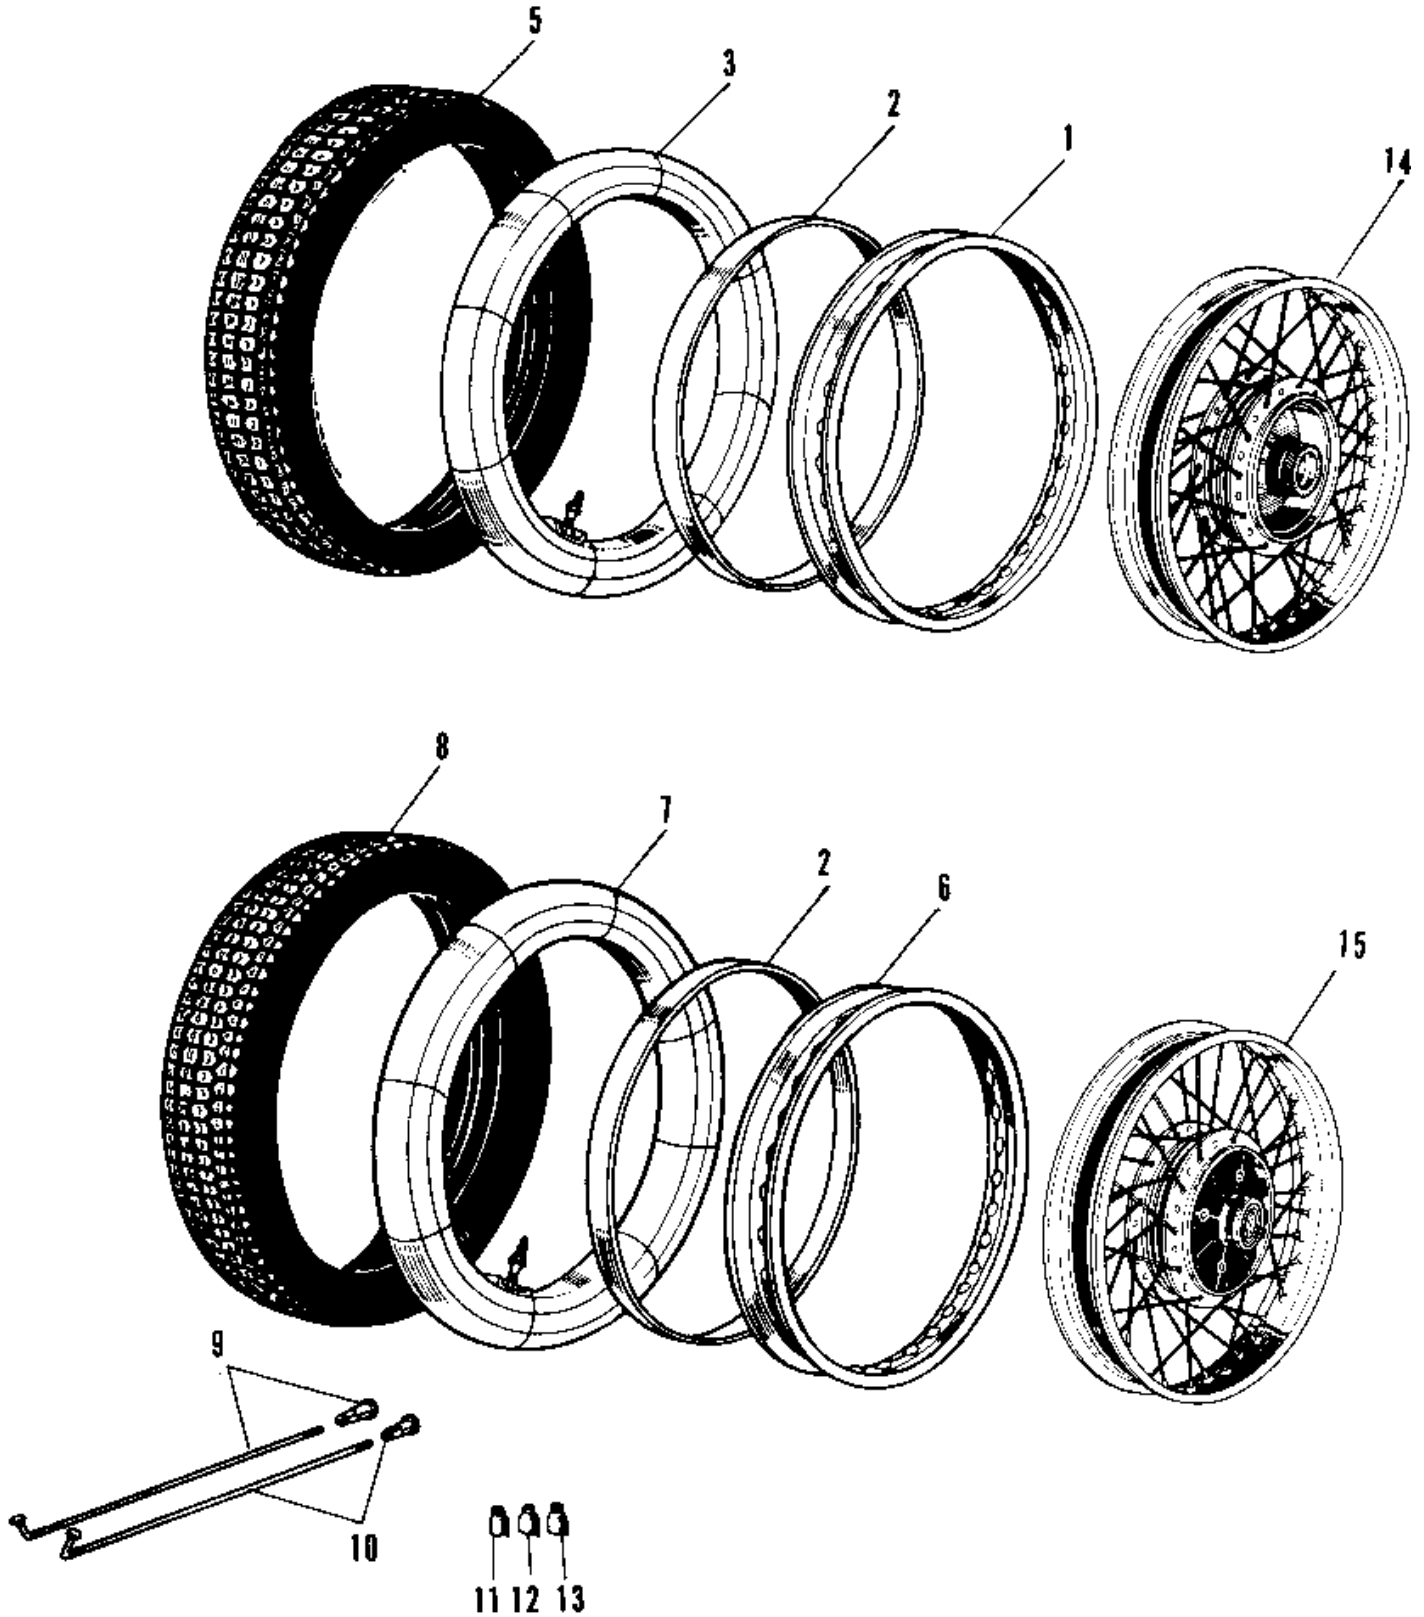

1967 Avenger PARTS DIAGRAM

WHEELS/TIRES

1967 Avenger PARTS LIST

WHEELS/TIRES

ITEM NAME	PART NUMBER	QUANTITY
RIM,1.60AX18 (Ref # 1)	41025-052	1
BAND,RIM,4.00/5.10-18 (Ref # 2)	41023-1006	2
TUBE 300/325/360-18 (Ref # 3)	41022-028	1
UNAVAILABLE IN PRICE BOOK (Ref # 4)	41014-022	1
RIM,1.85BX18W (Ref # 6)	41025-053	1
TUBE 300/325/360-18 (Ref # 7)	41022-028	1
UNAVAILABLE IN PRICE BOOK (Ref # 8)	41014-024	1
SPOKE-ASY,FR INNER (Ref # 9)	41027-045	40
SPOKE-ASY,FR OUTER (Ref # 10)	41028-044	40
WHEEL ASSY FRONT (Ref # 14)	41074-011	1
WHEEL ASSY REAR (Ref # 15)	42048-007	1