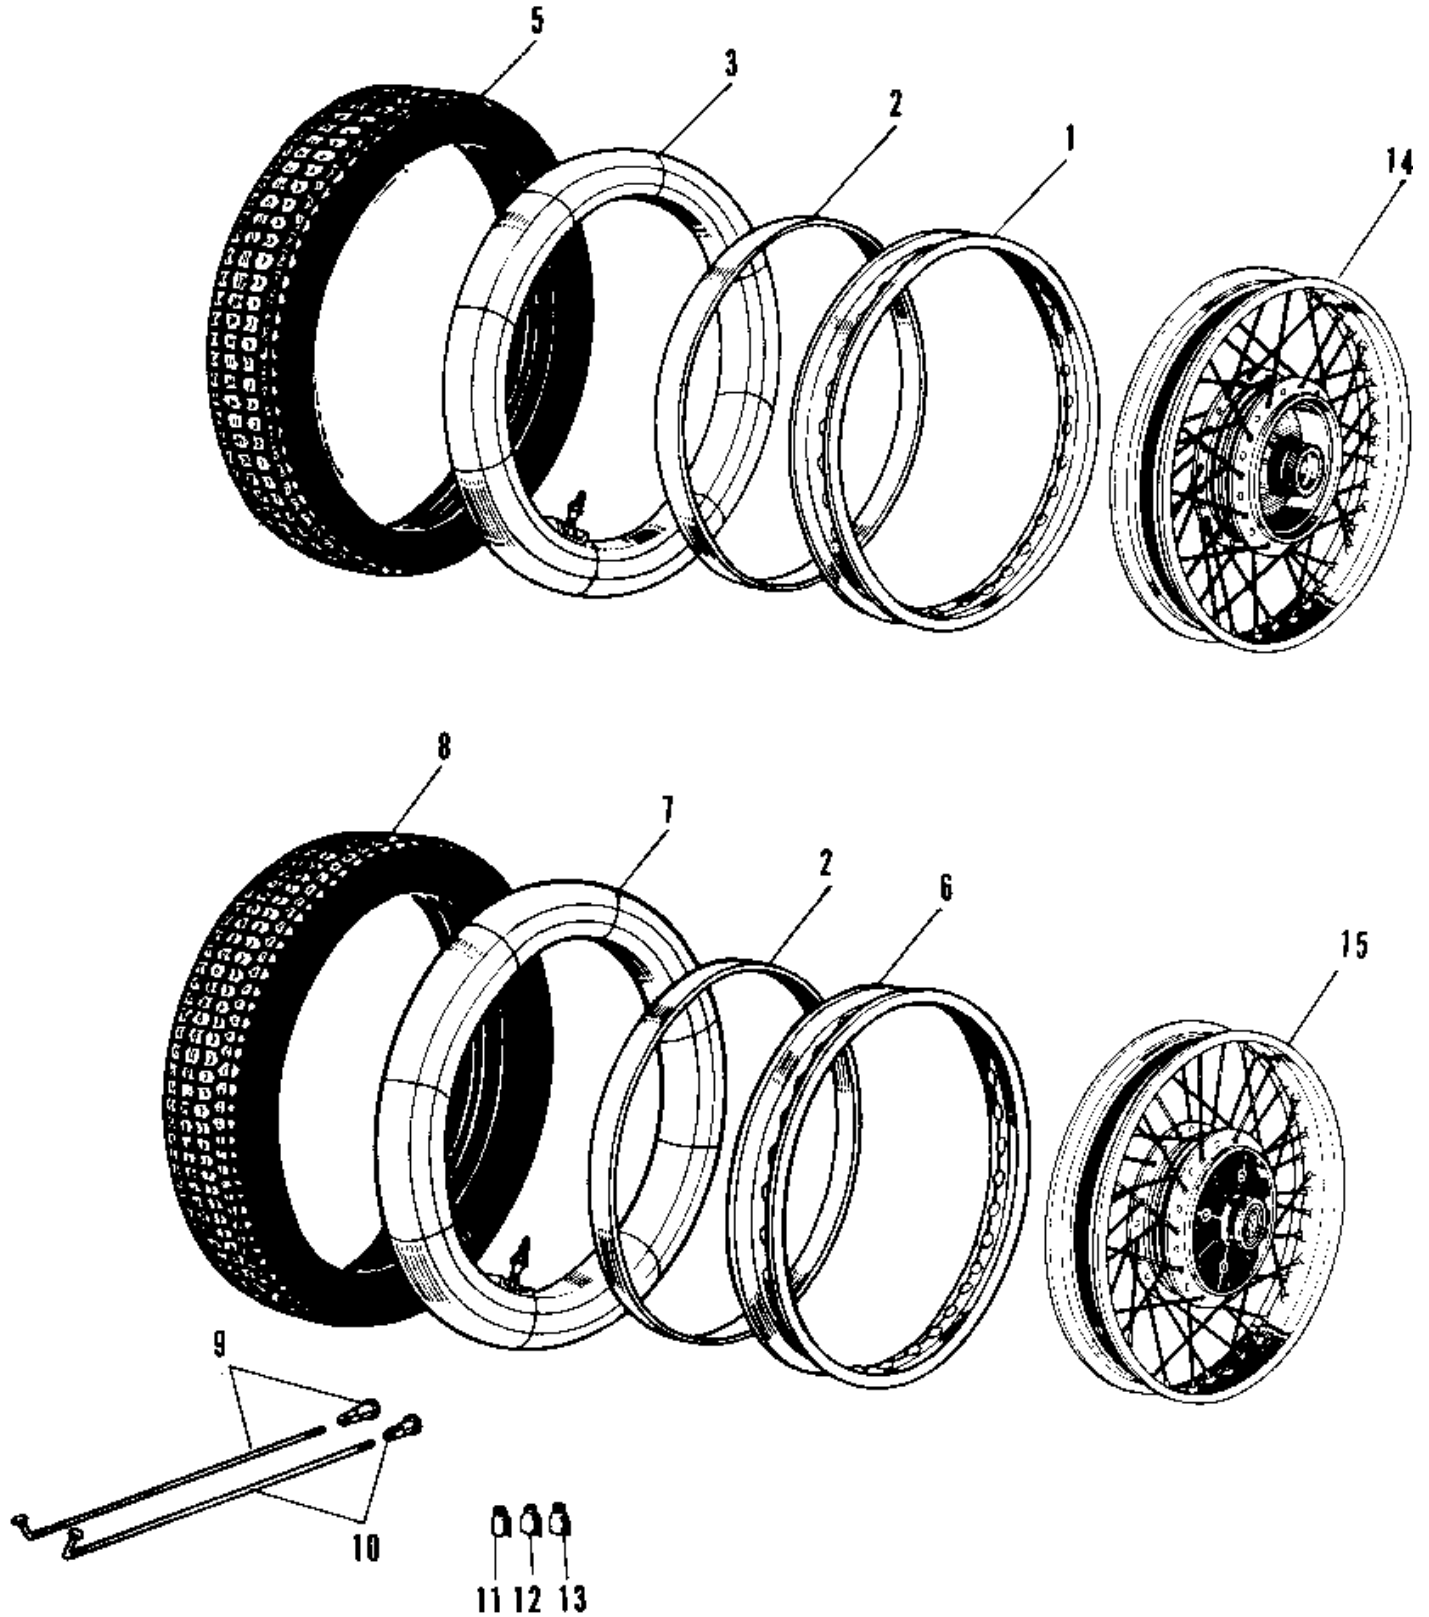

# 1968 Avenger PARTS DIAGRAM

WHEELS/TIRES

# 1968 Avenger PARTS LIST

## WHEELS/TIRES

ITEM NAME	PART NUMBER	QUANTITY
RIM,1.60AX18 (Ref # 1)	41025-052	1
BAND,RIM,4.00/5.10-18 (Ref # 2)	41023-1006	2
TUBE 300/325/360-18 (Ref # 3)	41022-028	1
UNAVAILABLE IN PRICE BOOK (Ref # 4)	41014-022	1
RIM,1.85BX18W (Ref # 6)	41025-053	1
TUBE 300/325/360-18 (Ref # 7)	41022-028	1
UNAVAILABLE IN PRICE BOOK (Ref # 8)	41014-024	1
SPOKE-ASY,FR INNER (Ref # 9)	41027-045	40
SPOKE-ASY,FR OUTER (Ref # 10)	41028-044	40
WHEEL ASSY FRONT (Ref # 14)	41074-011	1
WHEEL ASSY REAR (Ref # 15)	42048-007	1