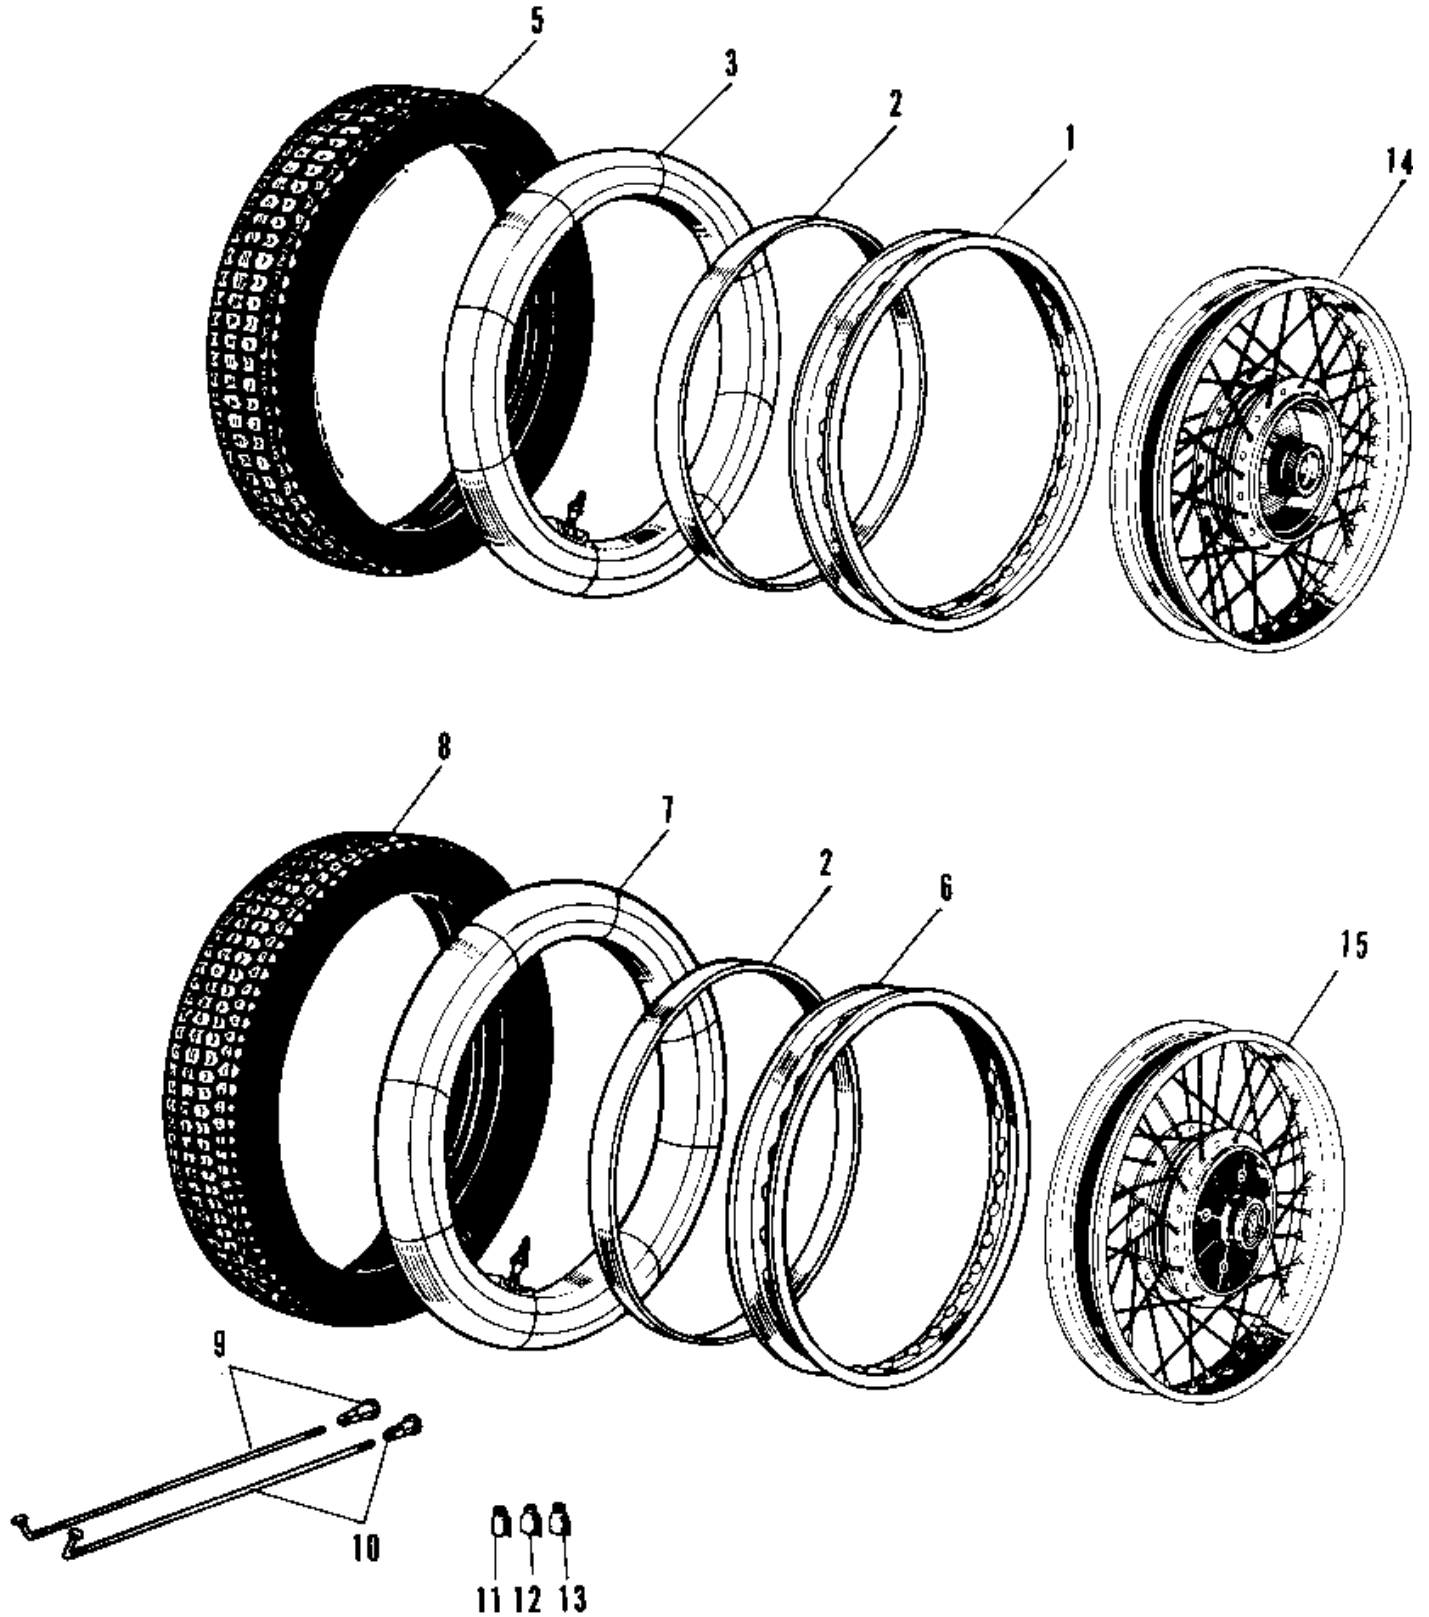

# 1970 Avenger PARTS DIAGRAM

WHEELS/TIRES

## 1970 Avenger PARTS LIST

### WHEELS/TIRES

ITEM NAME	PART NUMBER	QUANTITY
RIM,1.60AX18 (Ref # 1)	41025-052	1
BAND,RIM,4.00/5.10-18 (Ref # 2)	41023-1006	2
TUBE 300/325/360-18 (Ref # 3)	41022-028	1
UNAVAILABLE IN PRICE BOOK (Ref # 4)	41014-022	1
RIM,1.85BX18W (Ref # 6)	41025-053	1
TUBE 300/325/360-18 (Ref # 7)	41022-028	1
UNAVAILABLE IN PRICE BOOK (Ref # 8)	41014-024	1
SPOKE-ASY,FR INNER (Ref # 9)	41027-045	40
SPOKE-ASY,FR OUTER (Ref # 10)	41028-044	40
WHEEL ASSY FRONT (Ref # 14)	41074-011	1
WHEEL ASSY REAR (Ref # 15)	42048-007	1