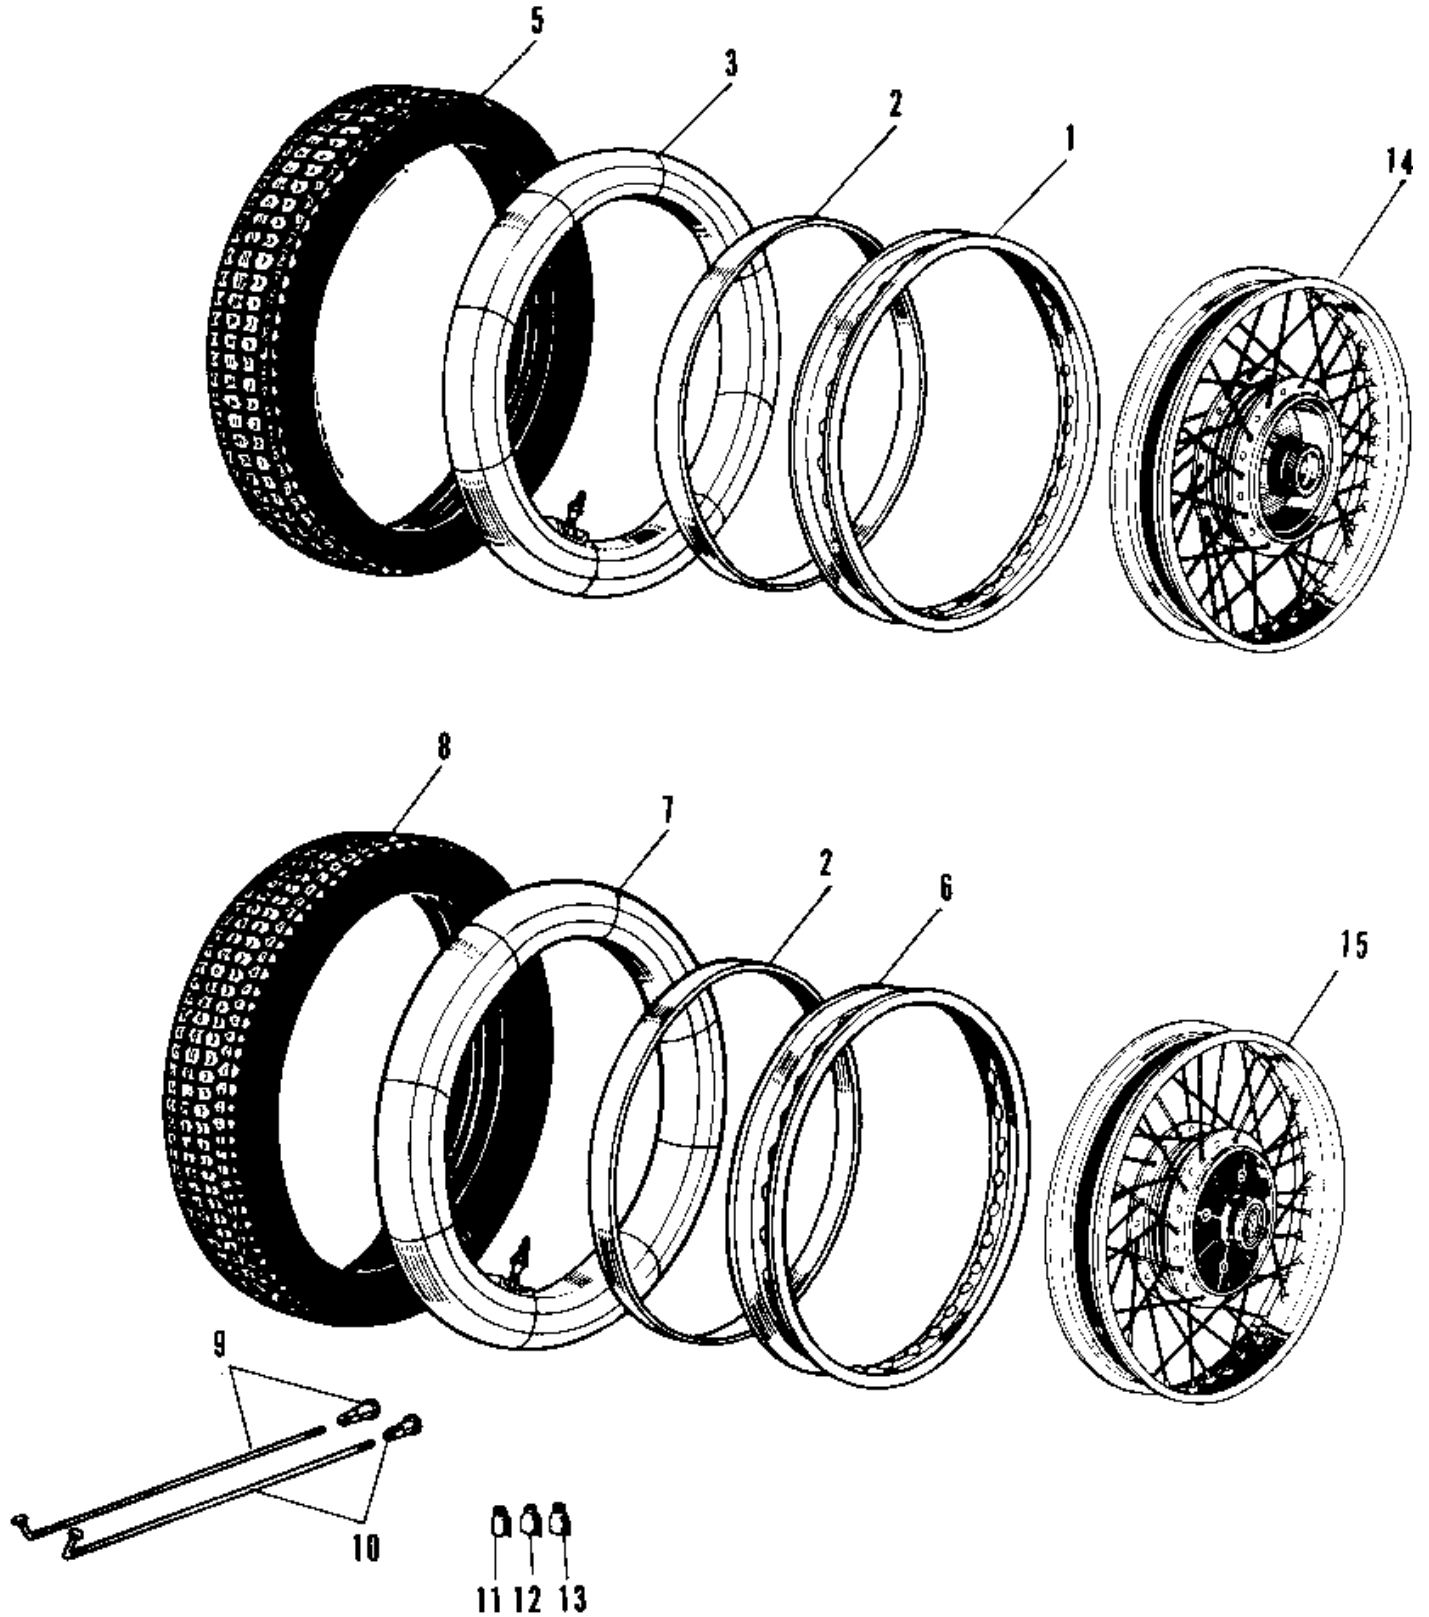

1967 Avenger SS PARTS DIAGRAM

WHEELS/TIRES

1967 Avenger SS PARTS LIST

WHEELS/TIRES

ITEM NAME	PART NUMBER	QUANTITY
RIM,1.60AX18 (Ref # 1)	41025-052	1
BAND,RIM,4.00/5.10-18 (Ref # 2)	41023-1006	2
TUBE 300/325/360-18 (Ref # 3)	41022-028	1
UNAVAILABLE IN PRICE BOOK (Ref # 4)	41014-022	1
RIM,1.85BX18W (Ref # 6)	41025-053	1
TUBE 300/325/360-18 (Ref # 7)	41022-028	1
UNAVAILABLE IN PRICE BOOK (Ref # 8)	41021-027	1
SPOKE-ASY,FR INNER (Ref # 9)	41027-045	40
SPOKE-ASY,FR OUTER (Ref # 10)	41028-044	40
WHEEL ASSY FRONT (Ref # 14)	41074-011	1
WHEEL ASSY REAR (Ref # 15)	42048-007	1