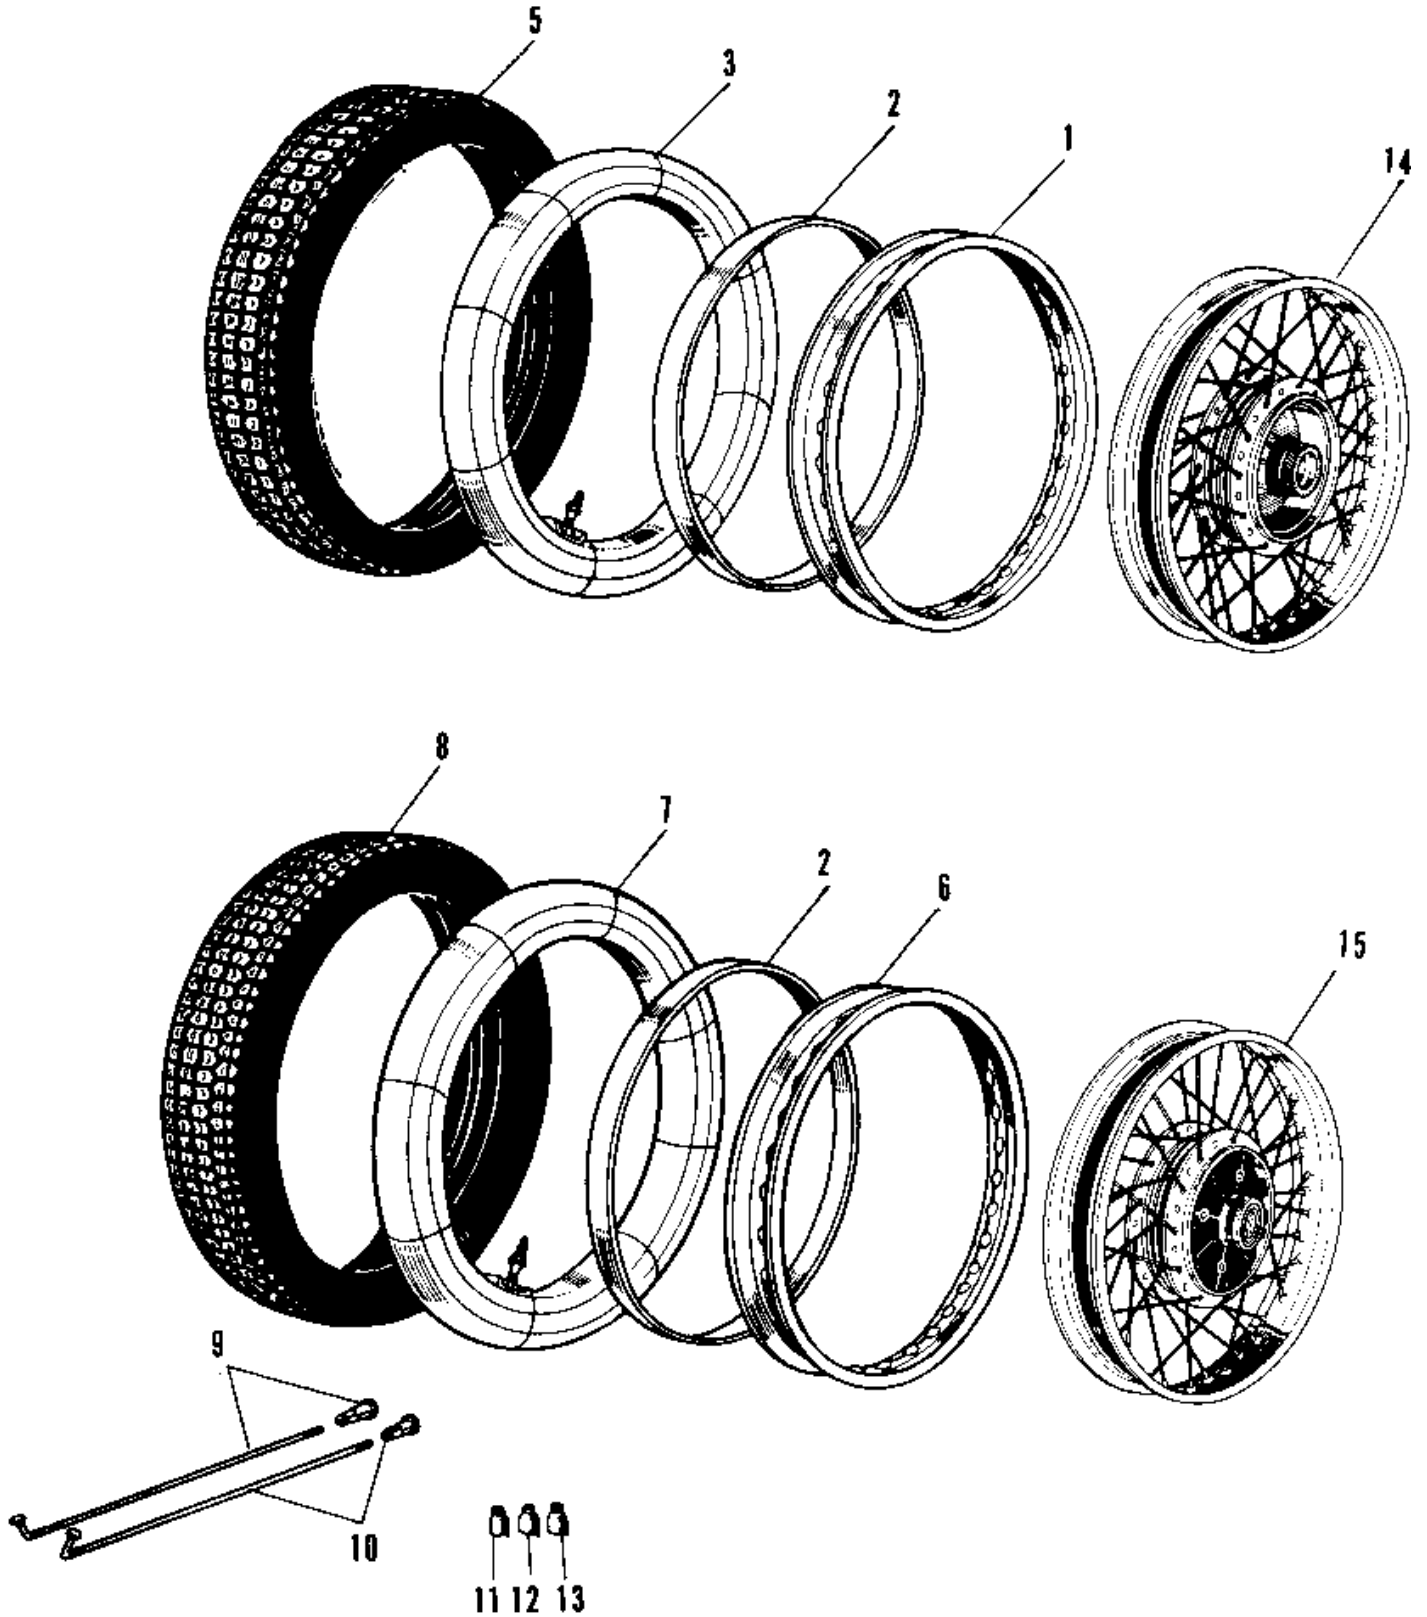

# 1967 Avenger SS PARTS DIAGRAM

## WHEELS/TIRES

## 1967 Avenger SS PARTS LIST

### WHEELS/TIRES

ITEM NAME	PART NUMBER	QUANTITY
RIM,1.60AX18 (Ref # 1)	41025-052	1
BAND,RIM,4.00/5.10-18 (Ref # 2)	41023-1006	2
TUBE 300/325/360-18 (Ref # 3)	41022-028	1
UNAVAILABLE IN PRICE BOOK (Ref # 4)	41014-022	1
RIM,1.85BX18W (Ref # 6)	41025-053	1
TUBE 300/325/360-18 (Ref # 7)	41022-028	1
UNAVAILABLE IN PRICE BOOK (Ref # 8)	41021-027	1
SPOKE-ASY,FR INNER (Ref # 9)	41027-045	40
SPOKE-ASY,FR OUTER (Ref # 10)	41028-044	40
WHEEL ASSY FRONT (Ref # 14)	41074-011	1
WHEEL ASSY REAR (Ref # 15)	42048-007	1