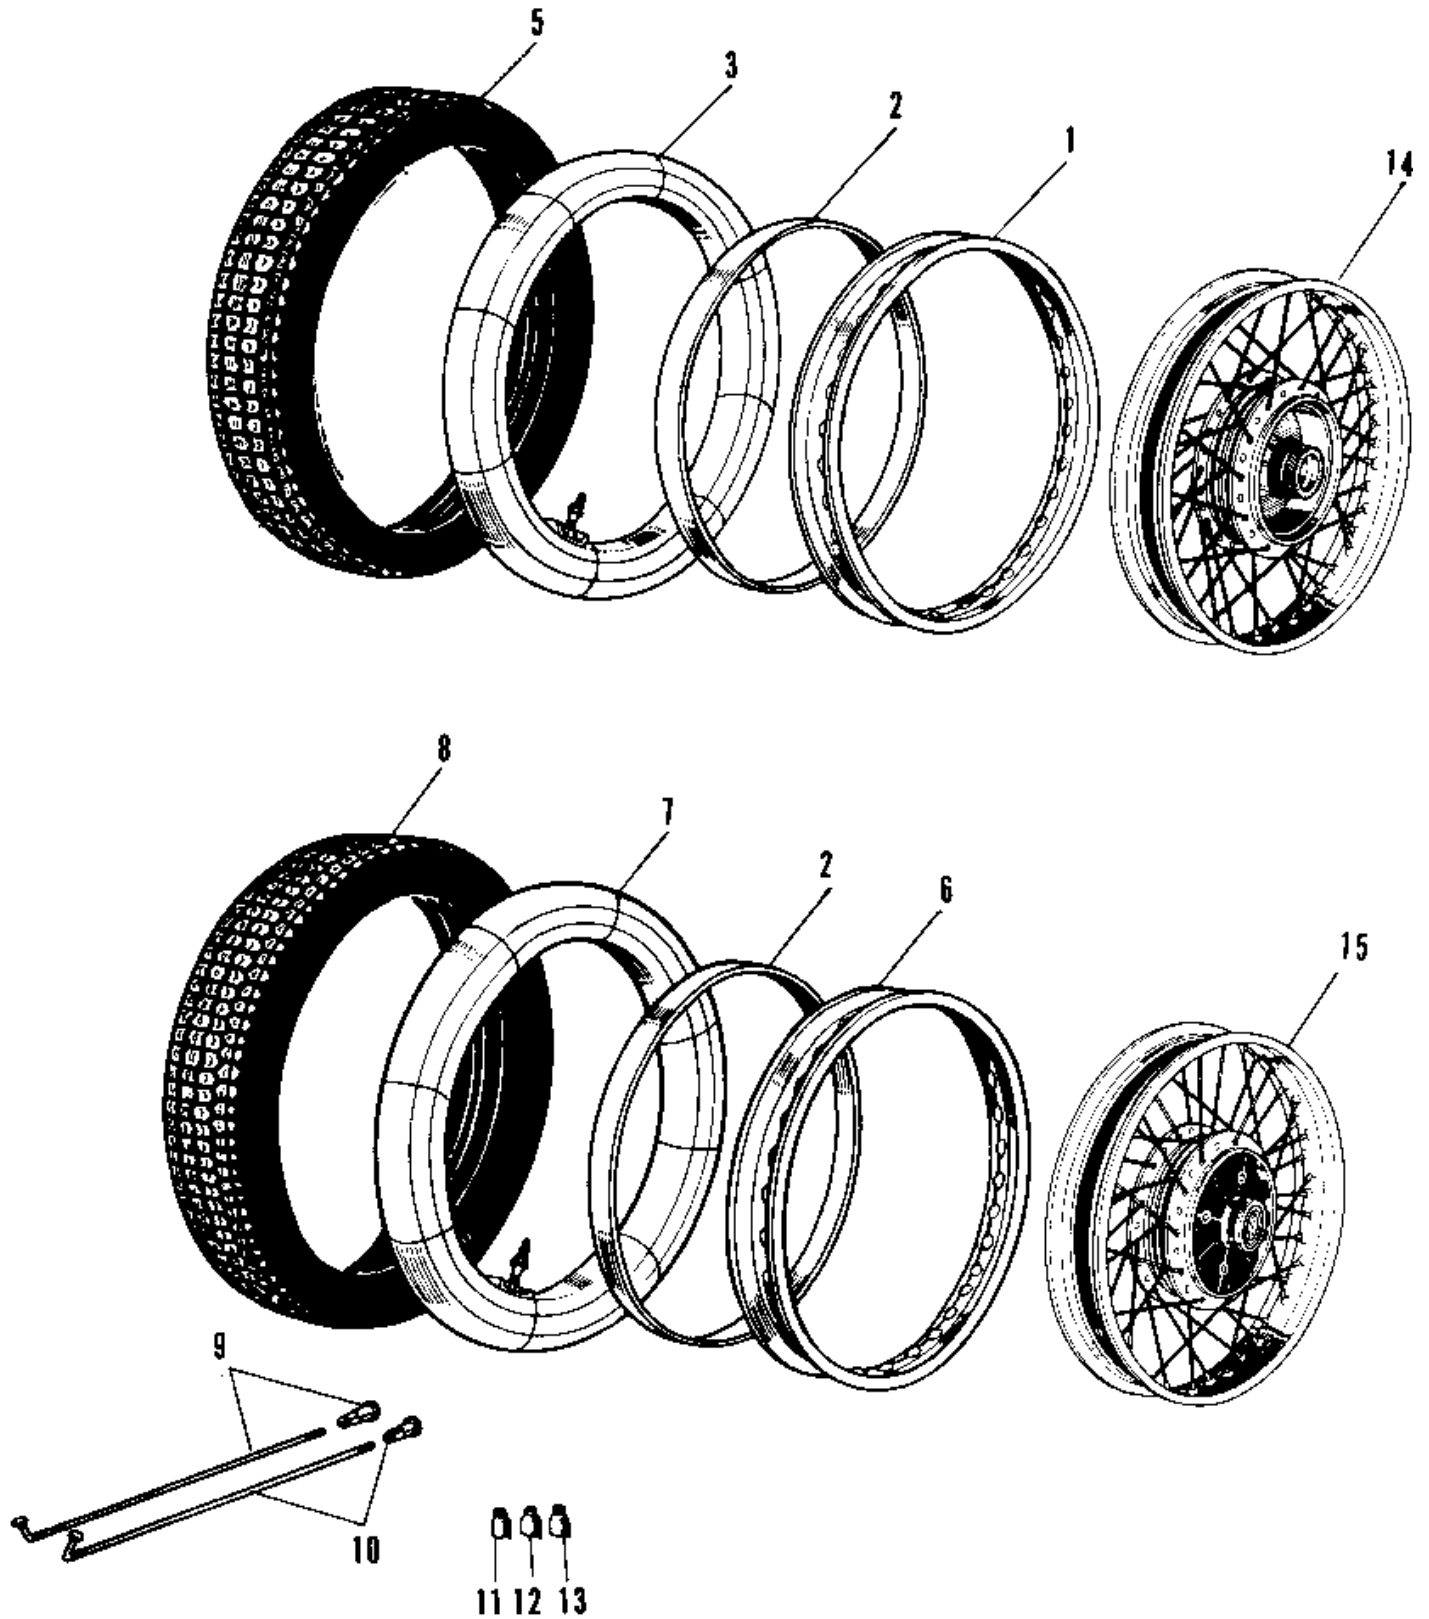

1971 A7SS-B PARTS DIAGRAM

WHEELS/TIRES

1971 A7SS-B PARTS LIST

WHEELS/TIRES

ITEM NAME	PART NUMBER	QUANTITY
RIM,1.60AX18 (Ref # 1)	41025-052	1
BAND,RIM,4.00/5.10-18 (Ref # 2)	41023-1006	2
TUBE 300/325/360-18 (Ref # 3)	41022-028	1
UNAVAILABLE IN PRICE BOOK (Ref # 4)	41014-022	1
RIM,1.85BX18W (Ref # 6)	41025-053	1
TUBE 300/325/360-18 (Ref # 7)	41022-028	1
UNAVAILABLE IN PRICE BOOK (Ref # 8)	41021-027	1
SPOKE-ASY,FR INNER (Ref # 9)	41027-045	40
SPOKE-ASY,FR OUTER (Ref # 10)	41028-044	40
WHEEL ASSY FRONT (Ref # 14)	41074-011	1
WHEEL ASSY REAR (Ref # 15)	42048-007	1