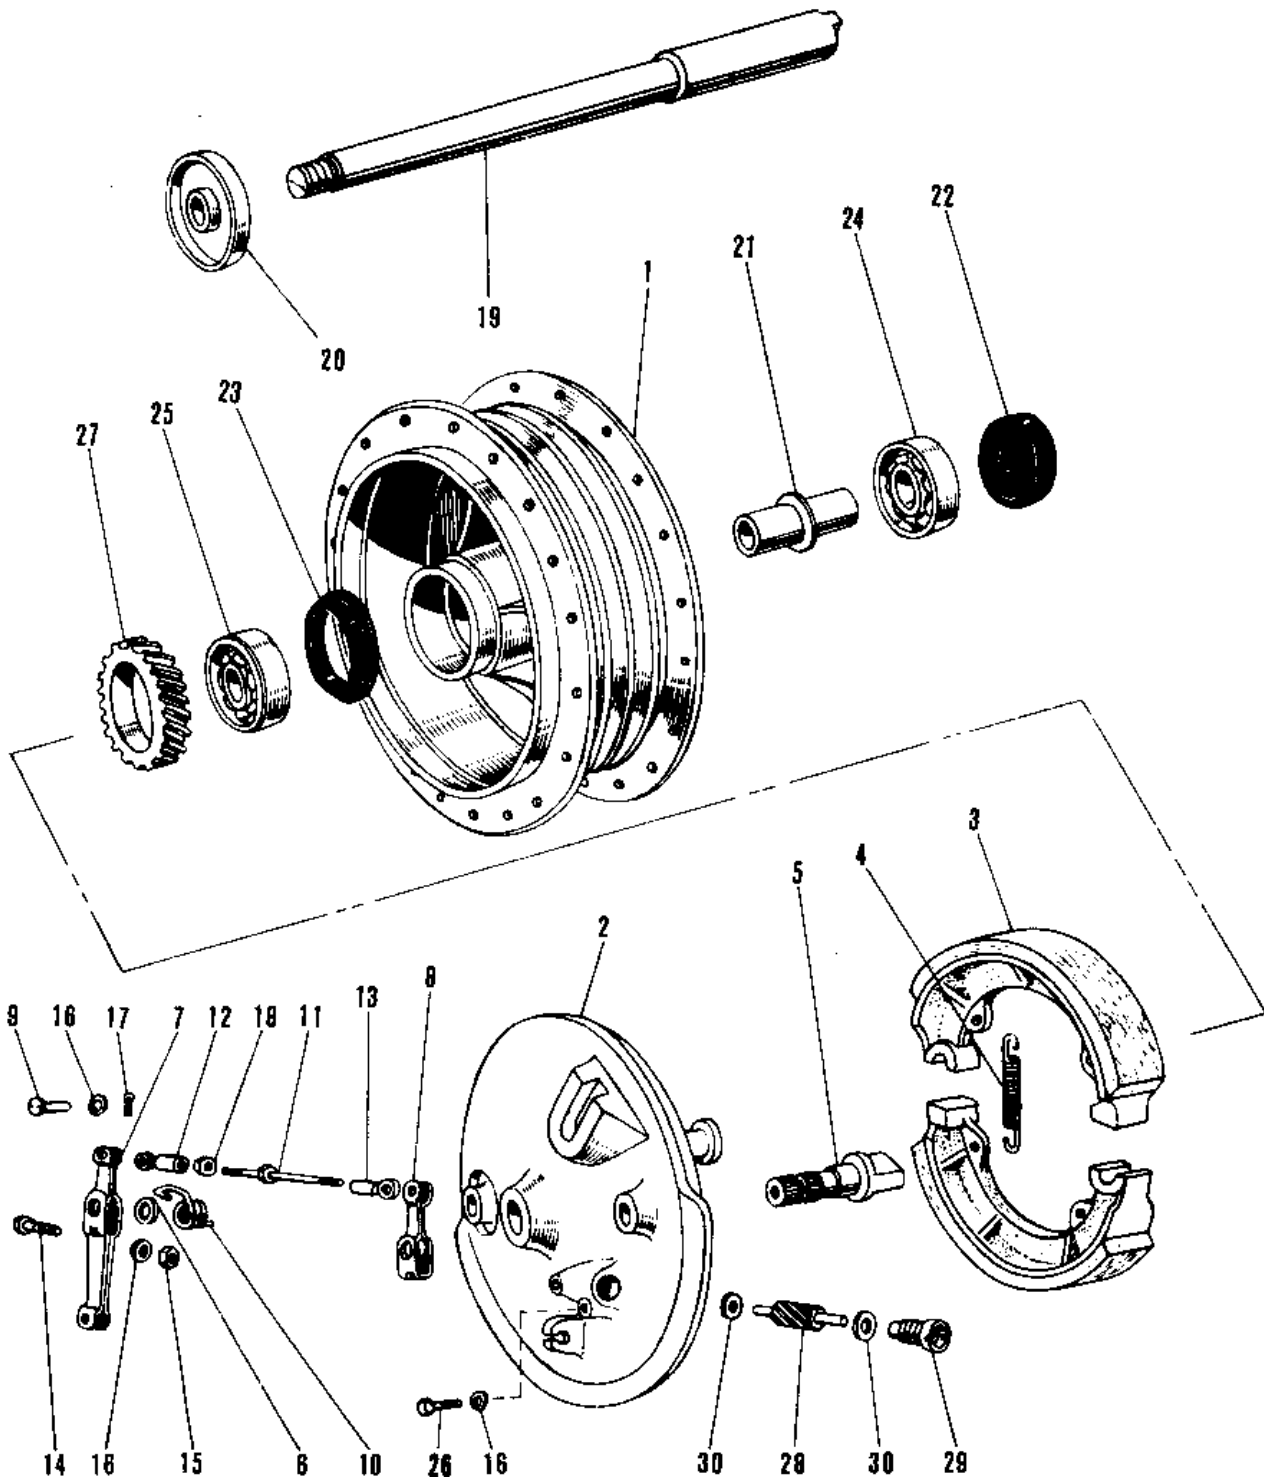

1971 A1-B PARTS DIAGRAM

FRONT HUB/BRAKE

1971 A1-B PARTS LIST

FRONT HUB/BRAKE

ITEM NAME	PART NUMBER	QUANTITY
FRONT BRAKE DRUM COMPLETE (Ref # 1,21~2)	41034-007	1
PANEL-ASY,FR BRK BUFF (Ref # 2~18,2)	41035-066-80	1
SHOE,BRAKE (Ref # 3)	41048-019	2
SPRING FRNT BRK SHOE (Ref # 4)	41049-004	2
CAM SHAFT FRONT BRAKE (Ref # 5)	41050-004	2
DUST SHIELD BRAKE CAM (Ref # 6)	41051-001	2
LEVER FRT BRK CAM 1ST (Ref # 7)	41053-011	1
LEVER FRT BRK CAM 2ND (Ref # 8)	41053-012	1
PIN BRAKE CONNECT ROD (Ref # 9)	41055-003	2
SPRING FR BRK CAM LEV (Ref # 10)	41056-001	1
ROD BRK CAM LEV CONCT (Ref # 11)	41057-001	1
ROD BRK CAM LEV CONCT (Ref # 11)	41057-004	1
ROD END BRK CONNECT A (Ref # 12)	41058-002	1
ROD END,BRK CONNECT (Ref # 12)	41058-008	1
ROD END BRK CONNECT B (Ref # 13)	41058-003	1
ROD END,BRK CONNECT (Ref # 13)	41058-009	1
BOLT-UPSET (Ref # 14)	112G0630	2
NUT 6MM (Ref # 15)	311B0600	2
WASHER PLAIN 6MM (Ref # 16)	411B0600	5
PIN COTTER 1.2X10 (Ref # 17)	550D1210	2
NUT,5MM (Ref # 18)	311B0500	1
NUT,5MM (Ref # 18)	311B0500	1
AXLE FRONT (Ref # 19)	41068-015	1
AXLE FRONT (Ref # 19)	41068-016	1
COLLAR F AXL OIL SEAL (Ref # 20)	41069-007	1
SPACER F AXLE BEARING (Ref # 21)	41039-011	1
OIL SEAL WTC25428 (Ref # 22)	92052-005	1
OIL SEAL WOC55687 (Ref # 23)	92050-017	1
BEARING BALL #6302 (Ref # 24)	601B6302	1

1971 A1-B PARTS LIST

FRONT HUB/BRAKE

ITEM NAME	PART NUMBER	QUANTITY
BEARING BALL #6302Z (Ref # 25)	601B6302Z	1
BOLT-UPSET (Ref # 26)	112G0618	1
GEAR SPEEDOMETER (Ref # 27)	41059-009	1
PINION SPEEDOMETER (Ref # 28)	41060-007	1
BUSH SPEDMETER PINION (Ref # 29)	41062-003	1
WASHER PINION THRUST (Ref # 30)	41063-003	2